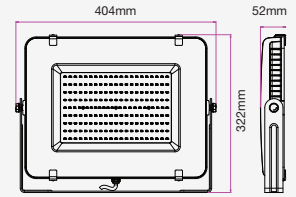

LUMINOUS INTENSITY DISTRIBUTION DIAGRAM

VT-156-W

SKU: 774 | 4000K DAY WHITE
 SKU: 775 | 6400K WHITE

120
 Lumen/W

WATTS	LUMENS	BOX QTY.
150w	18000	2 pcs

① METER WIRE

LUMINOUS INTENSITY DISTRIBUTION DIAGRAM

VT-206-W