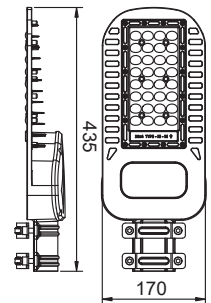

VT-54ST

SKU: 958 | 4000K DAY WHITE
SKU: 959 | 6400K WHITE

WATTS	LUMENS	BOX QTY.
50w	6000	4 pcs