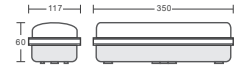

12Hrs
CHARGING TIME

IP65
RATING

Lamp Type:	16 SMD LEDs
Lumens:	140lm
Input Voltage:	AC:220-240V,50/60Hz
Protection Rating:	IP65
Material :	PC Cover

Exit Lamp Type:	Wall - Bulkhead
Viewing Distance:	22 Meters From One side
Emergency Operation Time:	>3 Hours
Battery:	Ni-Cd 3.6v,1500mAh
Recharging Time:	12 Hours

Test Button:	Green Light Indicator Test Button
Stickers:	4 Stickers
Legends:	4 Ways Legend Available
Mode Of Operation:	Maintained
Box Qty:	12 Pcs