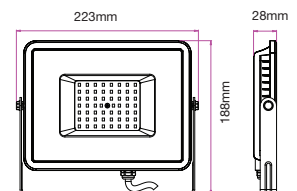

VT-50-G

- SKU: 463 | 3000K WARM WHITE
- SKU: 464 | 4000K DAY WHITE
- SKU: 465 | 6400K WHITE

WATTS	LUMENS	BOX QTY.
50w	4000	8 pcs