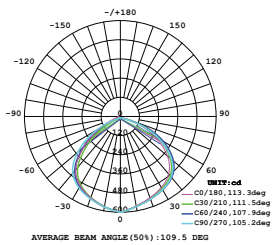

LUMINOUS INTENSITY DISTRIBUTION DIAGRAM