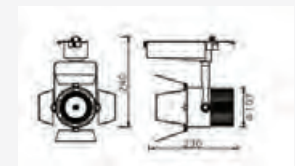

LED TRACKLIGHTS

LED Shutter Tracklights

These durable 4-line LED track lights are equipped with shutters for flexibility — easily adjust them to achieve desired beam angle. These COB LEDs are also renowned for its high-CRI rating, perfect for retail lighting. Available in white and black body.

- **COB LED Type**
- **30,000 hrs Lifespan**
- **24°-60° Adjustable**
- **AC:220-240V,50Hz**
- **High CRI of > 90**
- **Aluminum Body**

5 YEAR
WARRANTY*

MODEL	WATTS	LUMENS	PF	CRI	BOX QTY.	BEAM ANGLE
VT-433-B	33w	2640	>0.9	>90	8 pcs	24°-60° Adjustable

- SKU: 371 | 3000K WARM WHITE
- SKU: 372 | 4000K DAY WHITE
- SKU: 373 | 5000K WHITE

MODEL	WATTS	LUMENS	PF	CRI	BOX QTY.	BEAM ANGLE
VT-433-W	33w	2640	>0.9	>90	8 pcs	24°-60° Adjustable

- SKU: 368 | 3000K WARM WHITE
- SKU: 369 | 4000K DAY WHITE
- SKU: 370 | 5000K WHITE