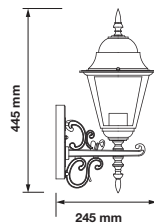

Color of Fixture: Matt White

Body Type: Aluminium+Glass

Size: 225x400x148mm

Box Qty: 12 Pcs

Wall Lamp

VT-761-B

SKU: 7521

3800157617802