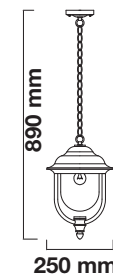

Ceiling Lamp

VT-850

SKU: 7529

3800157630054

Voltage: AC:200-240V,50Hz

Max.Watts: 60W

IP Rating: IP44

Holder: E27

Color of Fixture: Matt Black

Body Type: Aluminium+PC

Size: 250x890mm

Box Qty: 8 Pcs