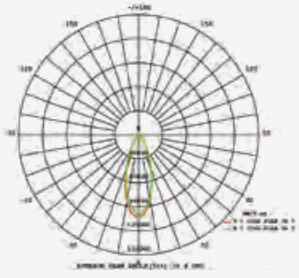

VT-500D

SKU: 490 | 5000K WHITE

WATTS	LUMENS	BEAM ANGLE	BOX QTY.
500w	67500	45°	1 pcs