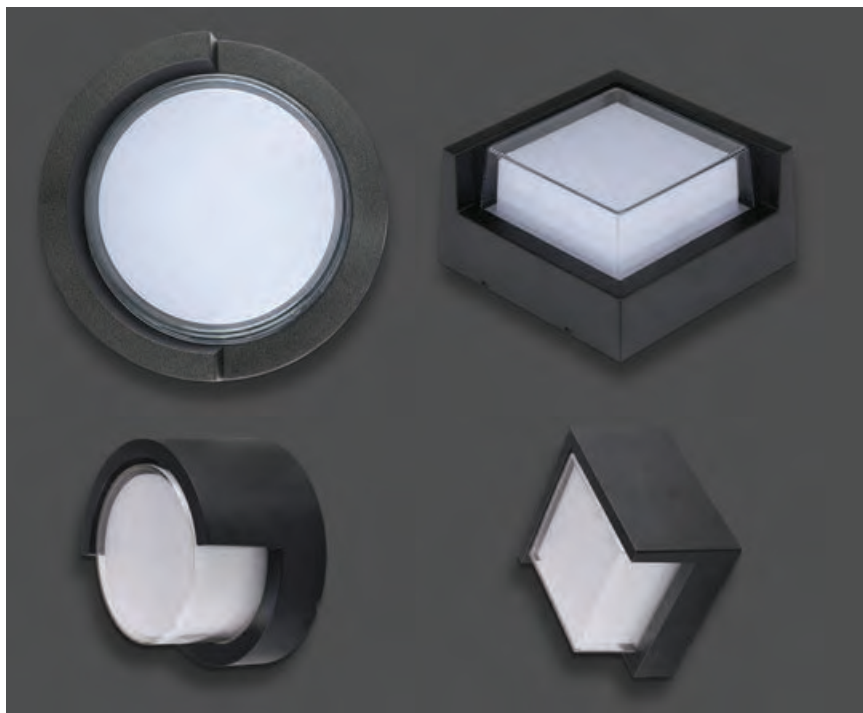

LED Wall Lights

7W VT-831-CRD

Sensor Compatible:	Yes
Voltage/Frequency:	AC:220-240V,50/60Hz
Luminous Flux:	400lm
IP Rating:	IP65
CRI:	>80

PF:	>0.6
Beam Angle:	128°
Body Type:	PC
Dimension:	133x133mx67m
Box Qty:	20 Pcs