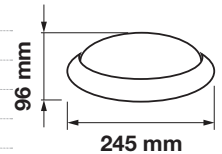

SKU: 5053 - 6400K White

3800157603324

Sensor Compatible:	Yes
Voltage/Frequency:	AC:200-240V,50/60Hz
Luminous Flux:	840lm
IP Rating:	IP54
CRI:	>70
PF:	>0.5

Beam Angle:	120°
Color of Fixture:	White
Body Type:	Plastic CLAD Aluminium
Shape:	Oval
Dimension:	Ø245x96mm
Box Qty:	10 Pcs