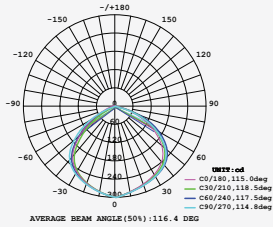

LUMINOUS INTENSITY DISTRIBUTION DIAGRAM