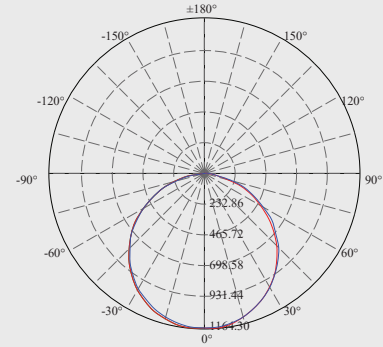

C180(Max): —
C0/C180: —
C90/C270: —
Field angle(10%Imax):C0/180Left:81.0 Right:78.8
                                  :C90/270Left:80.7 Right:80.0
Beam Angle(50%Imax):C0/180Left:57.8 Right:55.7
                                  :C90/270Left:57.6 Right:56.8