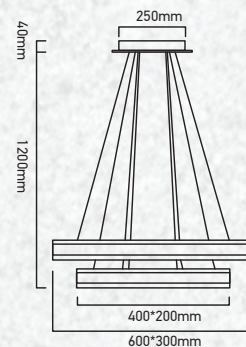

No. of LED:	600 pcs
Material :	Aluminium+Acrylic
Unit GW :	4.7 Kg
Life Span:	25,000 Hours
Size :	600/400/200mm
Box Qty:	1Pcs

Coffee Chandelier-2 Step-Dimmable

115w VT-101-2-C

Built In LED

SKU: 3988 - 3000K Warm White