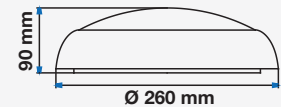

2D Bulkhead

Our resilient IP65 LED bulkheads make a good choice for outdoor residential, business, and industrial areas that need constant lighting since they can withstand weather, dust, and vandalism.

MODEL	WATTS	LUMENS	BOX QTY.	SKU: 815 | 4000K DAY WHITE
VT-08	8w	720	10 pcs