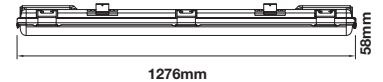

Voltage/Frequency:	AC:200-240V,50/60Hz
Luminous Flux:	1700lm
LED Type:	SMD
CRI:	>80

PF:	>0.5
Beam Angle:	120°
Body Type:	Plastic+ABS
On/Off:	>15,000

Life span:	20,000 Hours
Gross weight:	1 kg
Dimension:	1276x68x58mm
Box Qty:	16pcs