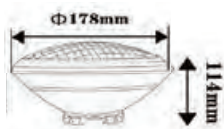

Commercial Type:	PAR56
Voltage/Frequency:	AC/DC:12V,50Hz
Luminous Flux:	1200lm
Beam Angle:	120°
CRI:	>80
IP Rating:	IP68
Body Type:	Glass
Dimension:	178x114mm
Cutting Size:	NA
Box Qty:	12 Pcs