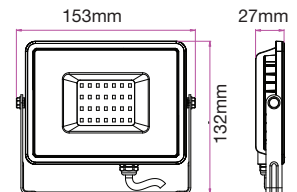

VT-20-G

- SKU: 445 | 3000K WARM WHITE
- SKU: 446 | 4000K DAY WHITE
- SKU: 447 | 6400K WHITE

WATTS	LUMENS	BOX QTY.
20w	1600	20 pcs