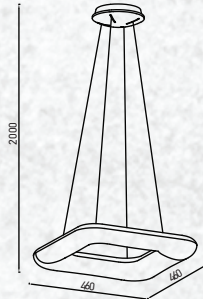

Designer Series Pendant-Color Changing

40w VT-7461

SKU: 3962 -3IN1

3800157636568

Voltage/Frequency:	AC:220-240V,50Hz
Luminous Flux:	3600lm
LED Type:	SMD
CRI:	>80
PF:	>0.9
Beam Angle:	120°
No. of LED:	384 pcs
Material :	PC
Unit GW :	3.00 kgs
Life Span:	30,000 Hours
Size :	460x460x2000mm
Box Qty:	1Pcs