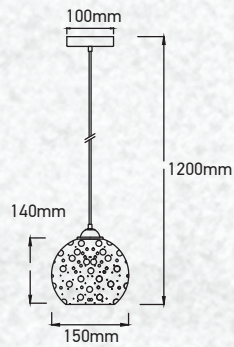

Model:	VT-7015
SKU:	3830
EAN:	3800157616652
Size:	150x140x1200mm
Box Qty:	10Pcs
Material:	Glass

3D Glass-Black Canopy