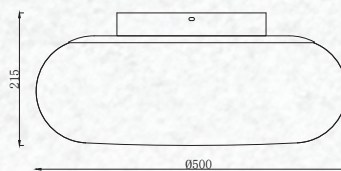

Ceiling Lamp-TRIAC Dimmable

40W VT-7503

SKU: 40061 - 3000K Warm White 3800157640541

Voltage/Frequency: AC:220-240V

Luminous Flux: 3100lm

LED Type: SMD

CRI: >80

PF: >0.9

Beam Angle: 120°

No. of LED: 216 pcs

Material: PC + Iron

Unit GW: 3.8 kgs

Life Span: 30,000 Hours

Size: ø500x215mm

Box Qty: 1Pcs