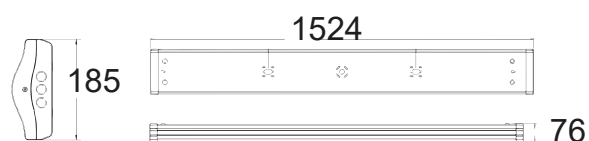

MODEL	WATTS	LUMENS	WEIGHT-KG	BOX QTY.
VT-8-61	60w	7200	3.65	4 pcs

SKU: 754 | 4000K DAY WHITE

Microwave Sensor (Optional)

VT-8-6 SKU: 759 Compatible with Batten

Detection area:

4M (@3M MOUNTING HEIGHT)

Detection angle:

150°(WALL) 360°(CEILING)

Hold time:

5S / 30S / 90S / 3MIN / 30MIN