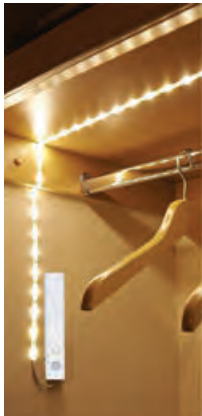

Product Features

- Flexible & easy installation
- Exceptionally low power consumption
- Multiple visual effects in unending colours and shades

Applications

Outdoor applications like streets, projects, cross roads, tunnels, car parks, industrial facilities etc.