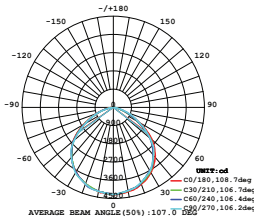

LUMINOUS INTENSITY DISTRIBUTION DIAGRAM