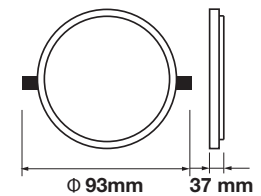

LED MINI PANELS

Round Edge Series

V-TAC's Round Edge Panel has an elegant, classic design that lights up all the way to the edges — giving a contemporary lighting effect that is ideal for residential, office, or commercial indoor areas. The quick connector feature lessens set-up time brought by complicated wirings. Built with the most stable drivers in the market, have low maintenance panels without the flashes and the flickers.

- **Quick Connector**
- **SMD LED Type**
- **30,000 hrs Lifespan**
- **120° Beam Angle**
- **AC:220-240V,50Hz**
- **CRI: >80**
- **ABS+Plastic Body**

5 YEAR
WARRANTY*

SKU: 626 | 3000K WARM WHITE
SKU: 628 | 6400K WHITE

MODEL	WATTS	LUMENS	BOX QTY.
VT-608RD	8w	800	100 pcs

Cutting Size: $\varnothing$ 72 mm

SKU: 621 | 4000K DAY WHITE
SKU: 622 | 6400K WHITE

MODEL	WATTS	LUMENS	BOX QTY.
VT-615RD	15w	1500	40 pcs