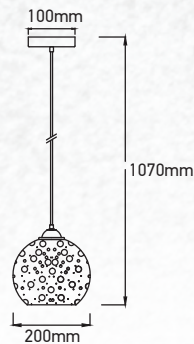

Model:	VT-7206
SKU:	40121
EAN:	3800157640626
Size:	ø200x100x1070mm
Box Qty:	8Pcs
Material:	Glass

3D Glass-Black Canopy