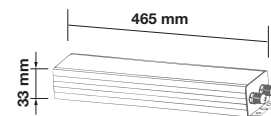

Emergency Pack-6W to 24W

VT-525

SKU: 8275 3800157627474

3Hr LED emergency lighting kit, designed to suit a wide range of LED types and circuits. The models have sealed Ni-Cd batteries able to guarantee high efficiency with high temperatures.

Voltage:	DC:20-80V
Led output power:	AC:220-240V,50/60Hz
Charging time:	24 Hours
Working time:	3 hours
Battery:	Ni-Cd7.2V/2000mAh

Color of Fixture:	Silver
Body Type:	Aluminium
Size:	455x52x33mm
Emergency switch on time:	< 1s
Box Qty:	20 Pcs