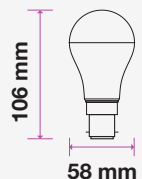

MODEL	WATTS	EQ.WATTS	LUMENS	BASE	SHAPE	BOX QTY.
VT-259D	9w	60	806	B22	A58	100 pcs

SKU: 852 | 3000K WARM WHITE