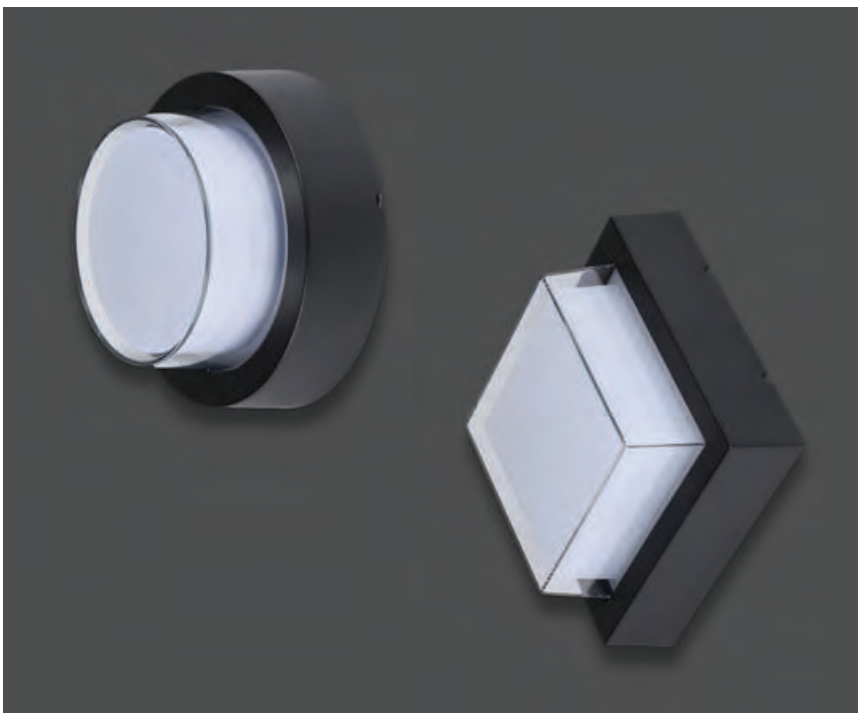

Sensor Compatible:	Yes
Voltage/Frequency:	AC:220-240V,50/60Hz
Luminous Flux:	550lm
IP Rating:	IP65
CRI:	>80

PF:	>0.6
Beam Angle:	128°
Body Type:	PC
Dimension:	133x133mx67m
Box Qty:	20 Pcs

LED Wall Lights
12W VT-828-RD