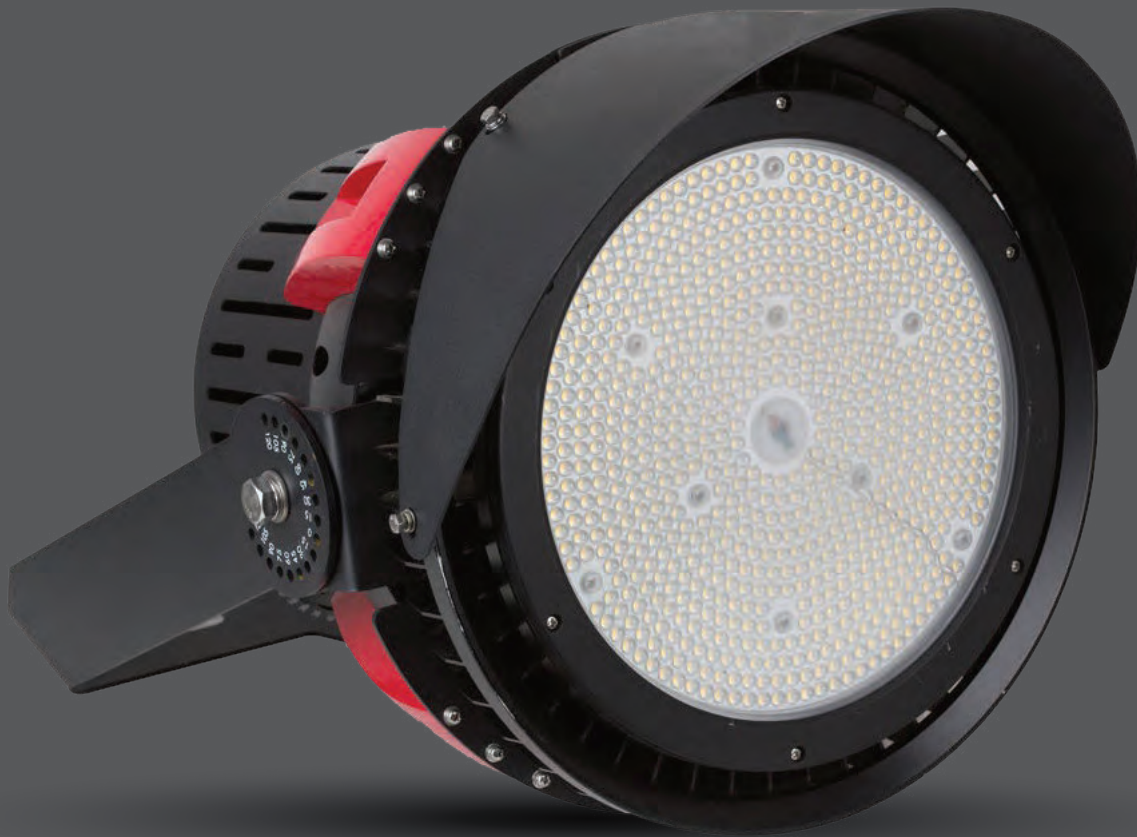

DIMMABLE

Your Reliable Power Partner

5 YEAR
WARRANTY*

LED FLOODLIGHTS

Sports Light

120
Lumen/W

The new LED Sports Light with Samsung LED offers excellent energy efficiency, low maintenance, and an unbreakable, strong design that can eliminate chances of breaking at ball strikes compared to traditional fluorescent and HID options.

- Using **MEAN WELL** driver
- **No Lead or Mercury** content
- **Life Hours of 30,000 Hours**
- **LED provided by Samsung**
- **Saves 80% energy**
- **IP65 Rating**