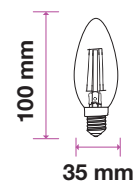

MODEL	WATTS	EQ.WATTS	LUMENS	BASE	SHAPE	BOX QTY.
VT-254	4w	35w	400	E14	Candle	100 pcs

SKU: 272 | 2700K WARM WHITE