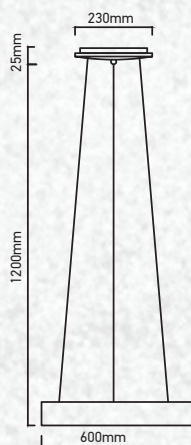

Pendant Light-White

30w VT-32-1-W **Built In LED**

SKU: 3995 -3000K Warm White 3800157638807

Voltage/Frequency:	AC:220-240V,50Hz
Luminous Flux:	2250lm
LED Type:	SMD
CRI:	>80
PF:	>0.9
Beam Angle:	120°
No. of LED:	180 pcs
Material :	Iron+Acrylic
Unit GW :	4.3 Kg
Life Span:	30,000 Hours
Size :	600mm
Box Qty:	1Pcs