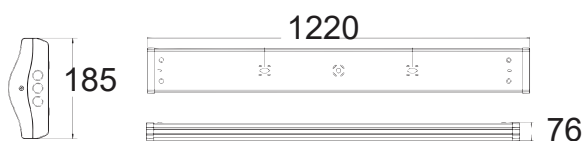

FIXTURES WITH LED

LED Batten Fitting

V-TAC's all new range of LED Batten fittings designed with LED chip by Samsung deliver high performance light output of 120 lumens/watt. These fittings are built strong using the materials Iron + Polycarbonate and are also TP(a) rated to meet the fire safety standards. Optional emergency pack and microwave sensor specially designed for LED Batten are also available.

- **TP(A) Rated**
- **30,000 Life Hours**
- **CRI - >80**
- **PF - 0.9**
- **On/Off Cycle - >15000 time**
- **Input Voltage - AC:220-240V,50Hz**
- **Programmable DIP Switch Driver(Applicable for 60W only)**

TP(a)
Polycarbonate

Sensor Compatible

MODEL	WATTS	LUMENS	WEIGHT-KG	BOX QTY.
VT-8-41	40w	4800	2.90	4 pcs

SKU: 753 | 4000K DAY WHITE