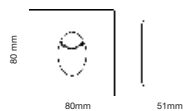

Steplight-Round
3W VT-1109RD

Sensor Compatible:	Yes
Voltage/Frequency:	AC:100-240V,50/60Hz
Luminous Flux:	120lm
LED Type:	COB
CRI:	>80
PF	>0.5

Beam Angle:	15°
Body Type:	Aluminium
Color of Fixture:	White
Shape:	Square
Dimension:	80x80x51mm
Cutting Size:	Ø62mm
Box Qty:	100 Pcs