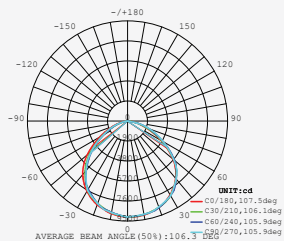

LUMINOUS INTENSITY DISTRIBUTION DIAGRAM

VT-156-B

SKU: 772 | 4000K DAY WHITE
 SKU: 773 | 6400K WHITE

120
 Lumen/W

WATTS	LUMENS	BOX QTY.
150w	18000	2 pcs

① METER WIRE

LUMINOUS INTENSITY DISTRIBUTION DIAGRAM

VT-206-B