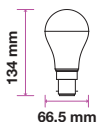

Bulbs-A60-B22

9W VT-1853

SKU: 7402 - 4000K Day White 3800157629270
SKU: 7403 - 6400K White 3800157629287

EQ. Watts:	60w
Voltage/Frequency:	AC:220-240V,50Hz
Luminous Flux:	806lm
Commercial Type:	A60

LED Type:	SMD
CRI:	>80
PF:	>0.5
Base:	B22

Beam Angle:	200°
Body Type:	ThermoPlastic
Dimension:	60x104mm
Box Qty:	100 Pcs

Bulbs-A60-B22

9W VT-2189

SKU: 7422 - 2700K Warm White 3800230626295

EQ. Watts:	60w
Voltage/Frequency:	AC:220-240V,50Hz
Luminous Flux:	806lm
Commercial Type:	A60

LED Type:	SMD
CRI:	>80
PF:	>0.5
Base:	B22

Beam Angle:	200°
Body Type:	ThermoPlastic
Dimension:	60x104mm
Box Qty:	100 Pcs

LED Bulbs-E27

11W VT-2113

SKU: 7352 - 2700K Warm White 3800157627412
SKU: 7353 - 4000K Day White 3800157627429
SKU: 7354 - 6400K White 3800157627436

EQ. Watts:	75w
Voltage/Frequency:	AC:220-240V,50Hz
Luminous Flux:	1055lm
Commercial Type:	A60

LED Type:	SMD
CRI:	>80
PF:	>0.5
Base:	E27

Beam Angle:	200°
Body Type:	ThermoPlastic
Dimension:	60x120mm
Box Qty:	40 Pcs

Bulbs-A60-E27

11W VT-2112

SKU: 7350 - 2700K Warm White 3800157627399
SKU: 7349 - 4000K Day White 3800157627320
SKU: 7351 - 6400K White 3800157627405

EQ. Watts:	75w
Voltage/Frequency:	AC:220-240V,50Hz
Luminous Flux:	1055lm
Commercial Type:	A60

LED Type:	SMD
CRI:	>80
PF:	>0.5
Base:	E27

Beam Angle:	200°
Body Type:	ThermoPlastic
Dimension:	60x120mm
Box Qty:	100 Pcs

Bulbs-A65-B22

15W VT-2015-B22

SKU: 7229 - 2700K Warm White 3800157619554

EQ. Watts:	90w
Voltage/Frequency:	AC:220-240V,50Hz
Luminous Flux:	1350lm
Commercial Type:	A65

LED Type:	SMD
CRI:	>80
PF:	>0.5
Base:	B22

Beam Angle:	200°
Body Type:	ThermoPlastic
Dimension:	66.5x134mm
Box Qty:	100 Pcs