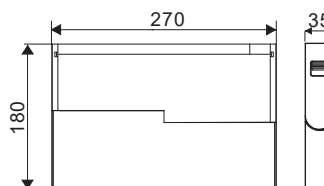

Magnetic Linear Track Light

10w VT-4210

SKU: 7962 - 3000K Warm White 3800157652803
SKU: 7963 - 4000K Day White 3800157652810

Voltage/Frequency:	DC:24V	Beam Angle:	30°
Luminous Flux:	700lm	Body Type:	Aluminium
LED Type:	SMD	Life span:	30,000 Hours
CRI:	>90	Dimension:	137x35x180mm
Color of Fixture:	Black	Box Qty:	16 PCS

3 YEAR WARRANTY

UGR<19

Magnetic Linear Track Light

20w VT-4220

SKU: 7964 - 3000K Warm White 3800157652827
SKU: 7965 - 4000K Day White 3800157652834

Voltage/Frequency:	DC:24V	Beam Angle:	30°
Luminous Flux:	1200lm	Body Type:	Aluminium
LED Type:	SMD	Life span:	30,000 Hours
CRI:	>90	Dimension:	270x35x180mm
Color of Fixture:	Black	Box Qty:	8 PCS

3 YEAR WARRANTY

UGR<19