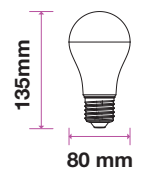

MODEL	WATTS	EQ.WATTS	LUMENS	BASE	SHAPE	BOX QTY.
VT-298	18w	125w	2000	E27	A80	100 pcs
SKU: 126 | 3000K WARM WHITE SKU: 127 | 4000K DAY WHITE SKU: 128 | 6400K WHITE