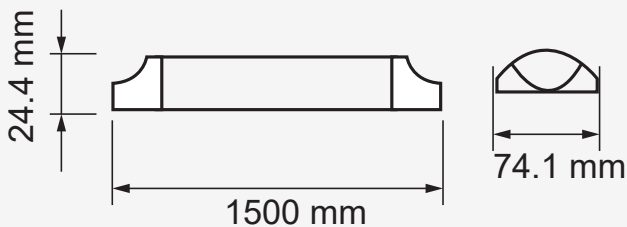

SuperBRIGHT
160
LUMENS/W