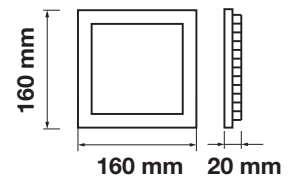

Cutting Size:
 140x140mm

Emergency Pack:	Available
Voltage/Frequency:	AC:85-265V,50/60Hz
Luminous Flux:	1500lm
Beam Angle:	120°

LED Type:	SMD
CRI:	>80
PF:	>0.9
Shape:	Square

Body Type:	Aluminium(PKW)
Dimension:	160x160x20mm
Box Qty:	20 Pcs