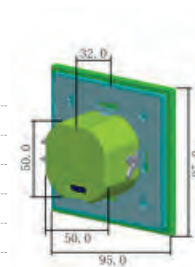

Ambient Light: <3-2000LUX (adjustable)

Body Type: PC+Glass

IP Rating: IP65

Dimension: 95x50x95mm

Time Delay: Min.10sec±3sec, Max. 12min±1min

Box Qty: 50 Pcs

Infrared-Hand Gesture Detection
Max 200W(LED)

VT-8025
SKU: 5084 3800157608046