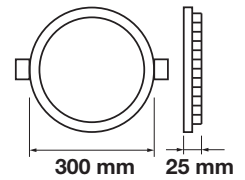

Cutting Size:
 Ø285mm

Emergency Pack: Available
 Voltage/Frequency: AC:85-265V,50/60Hz
 Luminous Flux: 2000lm
 Beam Angle: 120°

LED Type: SMD
 CRI: >80
 PF: >0.5
 Shape: Round

Body Type: Aluminium+Satin Nickel
 Dimension: Ø300x25mm
 Box Qty: 10 Pcs