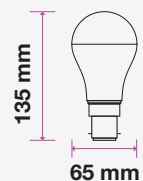

LED REFLECTOR BULB

We offer an energy-efficient reflectors range of various widths (39mm, 50mm, 63mm, 80mm) for diffused lighting that can serve as track or spotlight in residential, hospitality, or commercial spaces.