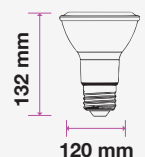

MODEL	WATTS	EQ.WATTS	LUMENS	BASE	SHAPE	BOX QTY.
VT-238	14w	120w	1100	E27	PAR38	30 pcs

- SKU: 150 | 3000K WARM WHITE
- SKU: 151 | 4000K DAY WHITE
- SKU: 152 | 6400K WHITE