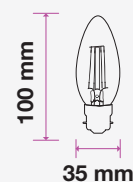

LED CLEAR FILAMENT

Candle

MODEL	WATTS	EQ.WATTS	LUMENS	BASE	SHAPE	BOX QTY.
VT-222	4w	40w	400	B22	Candle	192 pcs

SKU: 105 | 3000K WARM WHITE

MODEL	WATTS	EQ.WATTS	LUMENS	BASE	SHAPE	BOX QTY.
VT-254	4w	35w	400	E14	Candle	100 pcs

SKU: 272 | 2700K WARM WHITE

MODEL	WATTS	EQ.WATTS	LUMENS	BASE	SHAPE	BOX QTY.
VT-254D	4w	30w	350	E14	Candle	100 pcs

SKU: 278 | 2700K WARM WHITE

MODEL	WATTS	EQ.WATTS	LUMENS	BASE	SHAPE	BOX QTY.
VT-274	4w	35w	400	E14	Candle	100 pcs

SKU: 279 | 2700K WARM WHITE

MODEL	WATTS	EQ.WATTS	LUMENS	BASE	SHAPE	BOX QTY.
VT-264	4w	35w	400	E14	Candle	100 pcs

SKU: 275 | 2700K WARM WHITE