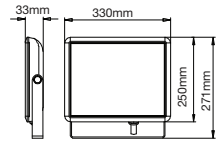

E Series-Black Body
100W VT-40101B

SKU: 5964 - 3000K Warm White 3800157625579
SKU: 5965 - 4000K Day White 3800157625586
SKU: 5966 - 6500K White 3800157625593