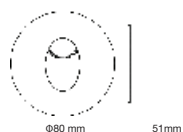

Beam Angle:	15°
Body Type:	Aluminium
Color of Fixture:	White
Shape:	Square
Dimension:	80x80x51mm
Cutting Size:	Ø62mm
Box Qty:	100 Pcs

Steplight-Round
3W VT-1109RD

SKU: 1207 - 3000K Warm White 3800157600231
SKU: 1208 - 4200K Day White 3800157600248