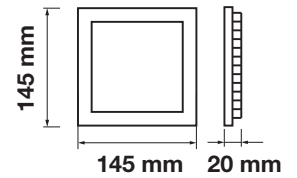

SG Series-Square

8W VT-800 SQ

SKU: 4818 - 6400K White 3800230622563

Cutting Size:
125x125mm

Emergency Pack:	Available
Voltage/Frequency:	AC:85-265V,50/60Hz
Luminous Flux:	800lm
Beam Angle:	120°

LED Type:	SMD
CRI:	>80
PF:	>0.9
Shape:	Square

Body Type:	Aluminium(PKW)
Dimension:	145x145x20mm
Box Qty:	20 Pcs