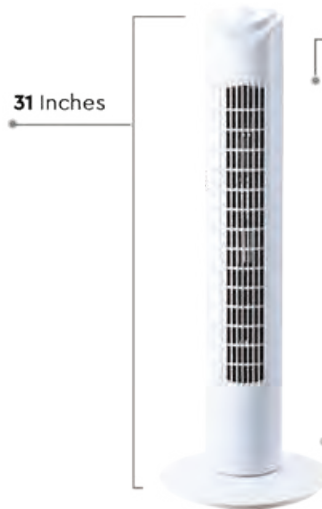

Tower Fan

VT-4538

SKU: 7926 EAN: 3800157654517

Oscillation
Low | Medium | High

3 Fan Speed
Low | Medium | High

- Power(Watts): 45
- Voltage/Freq: AC:220-240V,50/60Hz
- Size(inches): 31
- Material: ABS
- Unit Color: White
- Speed: 3(Low-Med-High)
- Function: Oscillation Function
- Timer: 1hr(Max)
- Plug Type: EU
- IP Rating: IP20
- Box Qty: 1pc