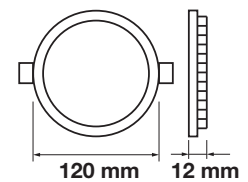

LED MINI PANELS

Round Premium Series Panel

V-TAC's efficient & trendy Premium Series Mini Panels are now upgraded with premium-quality Samsung LED chips for an even better lighting output and performance. Built with the most stable drivers in the market, have low maintenance panels without the flashes and the flickers. These square, slim & modern panels are ideal for residential, office, or commercial indoor lighting.

- **SMD LED Type**
- **30,000 hrs Lifespan**
- **120° Beam Angle**
- **AC:85-265V,50/60Hz**
- **CRI: >80**
- **Aluminium Body**

5 YEAR WARRANTY*

SKU: 706 | 3000K WARM WHITE
SKU: 707 | 4000K DAY WHITE
SKU: 708 | 6400K WHITE

MODEL	WATTS	LUMENS	BOX QTY.
VT-606RD	6w	420	40 pcs

Cutting Size: ø110mm

SKU: 712 | 3000K WARM WHITE
SKU: 713 | 4000K DAY WHITE
SKU: 714 | 6400K WHITE

MODEL	WATTS	LUMENS	BOX QTY.
VT-612RD	12w	1000	20 pcs