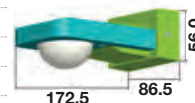

Infrared Sensor 1000w(LED)

VT-8083-B

SKU: 15011 3800157641265

Sensor Type:	Infrared
Colour:	Black
Detection Range:	360°
Voltage:	AC:220-240V,50/60Hz
Rated Load:	1000w(LED)
Detection Distance:	Max.20m(<24°C)

Ambient Light: <3-2000LUX (adjustable)

Body Type: PC

IP Rating: IP65

Dimension: 86.5x172.5x56mm

Time Delay: Min.10sec±3sec, Max. 30min±2min

Box Qty: 50 Pcs

Infrared Sensor 1000w(LED)

VT-8083-W

SKU: 1500 3800157641258

Sensor Type:	Infrared
Colour:	White
Detection Range:	360°
Voltage:	AC:220-240V,50/60Hz
Rated Load:	1000w(LED)
Detection Distance:	Max.20m(<24°C)

Ambient Light: <3-2000LUX (adjustable)

Body Type: PC

IP Rating: IP65

Dimension: 86.5x172.5x56mm

Time Delay: Min.10sec±3sec, Max. 30min±2min

Box Qty: 50 Pcs

Microwave Sensor 300w(LED)

VT-8084-B

SKU: 15031 3800157641289

Sensor Type:	Microwave
Colour:	Black
Detection Range:	180°
Voltage:	AC:220-240V,50/60Hz
Rated Load:	300w(LED)
Detection Distance:	5-15m

Ambient Light: <3-2000LUX (adjustable)

Body Type: PC+Glass

IP Rating: IP65

Dimension: 95x50x95mm

Time Delay: Min.10sec±3sec, Max. 12min±1min

Box Qty: 50 Pcs

Microwave Sensor 300w(LED)

VT-8084-W

SKU: 15021 3800157641272

Sensor Type:	Microwave
Colour:	White
Detection Range:	180°
Voltage:	AC:220-240V,50/60Hz
Rated Load:	300w(LED)
Detection Distance:	5-15m

Ambient Light: <3-2000LUX (adjustable)

Body Type: PC+Glass

IP Rating: IP65

Dimension: 95x50x95mm

Time Delay: Min.10sec±3sec, Max. 12min±1min

Box Qty: 50 Pcs