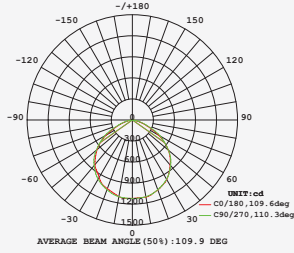

LUMINOUS INTENSITY DISTRIBUTION DIAGRAM

LUMINOUS INTENSITY DISTRIBUTION DIAGRAM