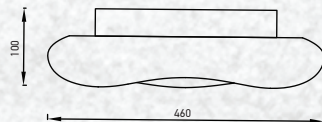

Designer Series Surface-Color Changing

32W VT-7462

SKU: 3967 -3IN1

3800157636612

Voltage/Frequency: AC:220-240V,50Hz

Luminous Flux: 3100lm

LED Type: SMD

CRI: >80

PF: >0.9

Beam Angle: 120°

No. of LED: 384 pcs

Material : PC

Unit GW : 2.90 kgs

Life Span: 30,000 Hours

Size : 460x100mm

Box Qty: 1Pcs