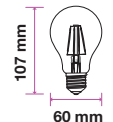

UFO-F150-E27

24w VT-2124

SKU: 7161 - 3000K Warm White 3800157612524
SKU: 7163 - 6400K White 3800157612548

EQ. Watts:	160w
Voltage/Frequency:	AC:220-240V,50/60Hz
Luminous Flux:	2610lm
Commercial Type:	F150

LED Type:	SMD
CRI:	>80
PF:	>0.5
Base:	E27

Beam Angle:	120°
Body Type:	Plastic
Dimension:	200x80mm
Box Qty:	20 Pcs

UFO-F150-E27

36w VT-2136

SKU: 7164 - 3000K Warm White 3800157612555
SKU: 7166 - 6400K White 3800157612579

EQ. Watts:	190w
Voltage/Frequency:	AC:220-240V,50/60Hz
Luminous Flux:	3240lm
Commercial Type:	F150

LED Type:	SMD
CRI:	>80
PF:	>0.9
Base:	E27

Beam Angle:	120°
Body Type:	Plastic
Dimension:	250x80mm
Box Qty:	20 Pcs

LED Bulbs-E14

4w VT-2184

SKU: 7366 - 2700K Warm White 3800157628570

EQ. Watts:	40w
Voltage/Frequency:	AC:220-240V,50Hz
Luminous Flux:	400lm
Commercial Type:	P45

LED Type:	SMD
CRI:	>80
PF:	>0.4
Base:	E14

Beam Angle:	300°
Body Type:	Glass
Dimension:	45x77mm
Box Qty:	50 Pcs

LED Candle Filament Bulbs

4w VT-2174

SKU: 7365 - 2700K Warm White 3800157628563

EQ. Watts:	40w
Voltage/Frequency:	AC:220-240V,50Hz
Luminous Flux:	400lm
Commercial Type:	Candle

LED Type:	SMD
CRI:	>80
PF:	>0.4
Base:	E14

Beam Angle:	300°
Body Type:	Glass
Dimension:	35x100mm
Box Qty:	50 Pcs

LED Bulbs-E27

6w VT-2186

SKU: 7368 - 2700K Warm White 3800157628594

EQ. Watts:	55w
Voltage/Frequency:	AC:220-240V,50Hz
Luminous Flux:	660lm
Commercial Type:	A60

LED Type:	Filament
CRI:	>80
PF:	>0.5
Base:	E27

Beam Angle:	300°
Body Type:	Glass
Dimension:	60x107mm
Box Qty:	25 Pcs