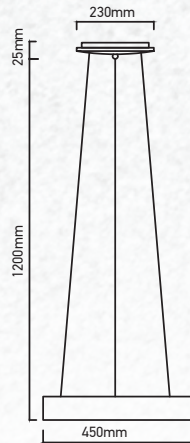

Pendant Light-Coffee

20w VT-25-1-C Built In LED

SKU: 3994 -3000K Warm White 3800157638791

Voltage/Frequency:	AC:220-240V,50Hz
Luminous Flux:	1500lm
LED Type:	SMD
CRI:	>80
PF:	>0.9
Beam Angle:	120°
No. of LED:	140 pcs
Material :	Iron+Acrylic
Unit GW :	3.2 Kg
Life Span:	30,000 Hours
Size :	450mm
Box Qty:	1Pcs