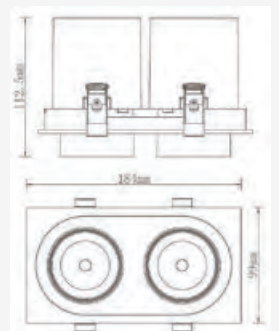

VT-436

NEW

SKU: 20050 | 4000K DAY WHITE

WATTS	LUMENS	BOX QTY.
2x18w	2900	10 pcs