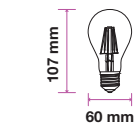

SpecialBulbs

Filament-R125-E27

8W VT-2198D

SKU: 7468 - 6500K White 3800157639187
SKU: 7466 - 2700K Warm White 3800157639163
SKU: 7467 - 4000K Day White 3800157639170

EQ. Watts:	50w
Voltage/Frequency:	AC:220-240V,50Hz
Luminous Flux:	600lm
Commercial Type:	R125

LED Type:	Filament
CRI:	>80
PF:	>0.5
Base:	E27

Beam Angle:	110°
Body Type:	Glass
Dimension:	125x182mm
Box Qty:	24 Pcs

Amber Cover -LED Filament Bulbs

4W VT-2154

SKU: 7335 - 2200K Warm White 3800157625197

EQ. Watts:	40w
Voltage/Frequency:	AC:220-240V,50Hz
Luminous Flux:	360lm
Commercial Type:	A60

LED Type:	Filament
CRI:	>80
PF:	>0.5
Base:	E27

Beam Angle:	300°
Body Type:	Glass
Dimension:	60x98mm
Box Qty:	50 Pcs

Filament-A60-E27

4W VT-2164

SKU: 7336 - 2700K Warm White 3800157625203

EQ. Watts:	40w
Voltage/Frequency:	AC:220-240V,50Hz
Luminous Flux:	400lm
Commercial Type:	A60

LED Type:	Filament
CRI:	>80
PF:	>0.5
Base:	E27

Beam Angle:	300°
Body Type:	Glass
Dimension:	60x98mm
Box Qty:	50 Pcs

Amber Cover -Filament-A60-E27

4W VT-1954

SKU: 4498 - 2200K Warm White 3800157609739

EQ. Watts:	35w
Voltage/Frequency:	AC:220-240V,50Hz
Luminous Flux:	350lm
Commercial Type:	A60

LED Type:	Filament
CRI:	>80
PF:	>0.4
Base:	E27

Beam Angle:	300°
Body Type:	Glass
Dimension:	60x107mm
Box Qty:	50 Pcs