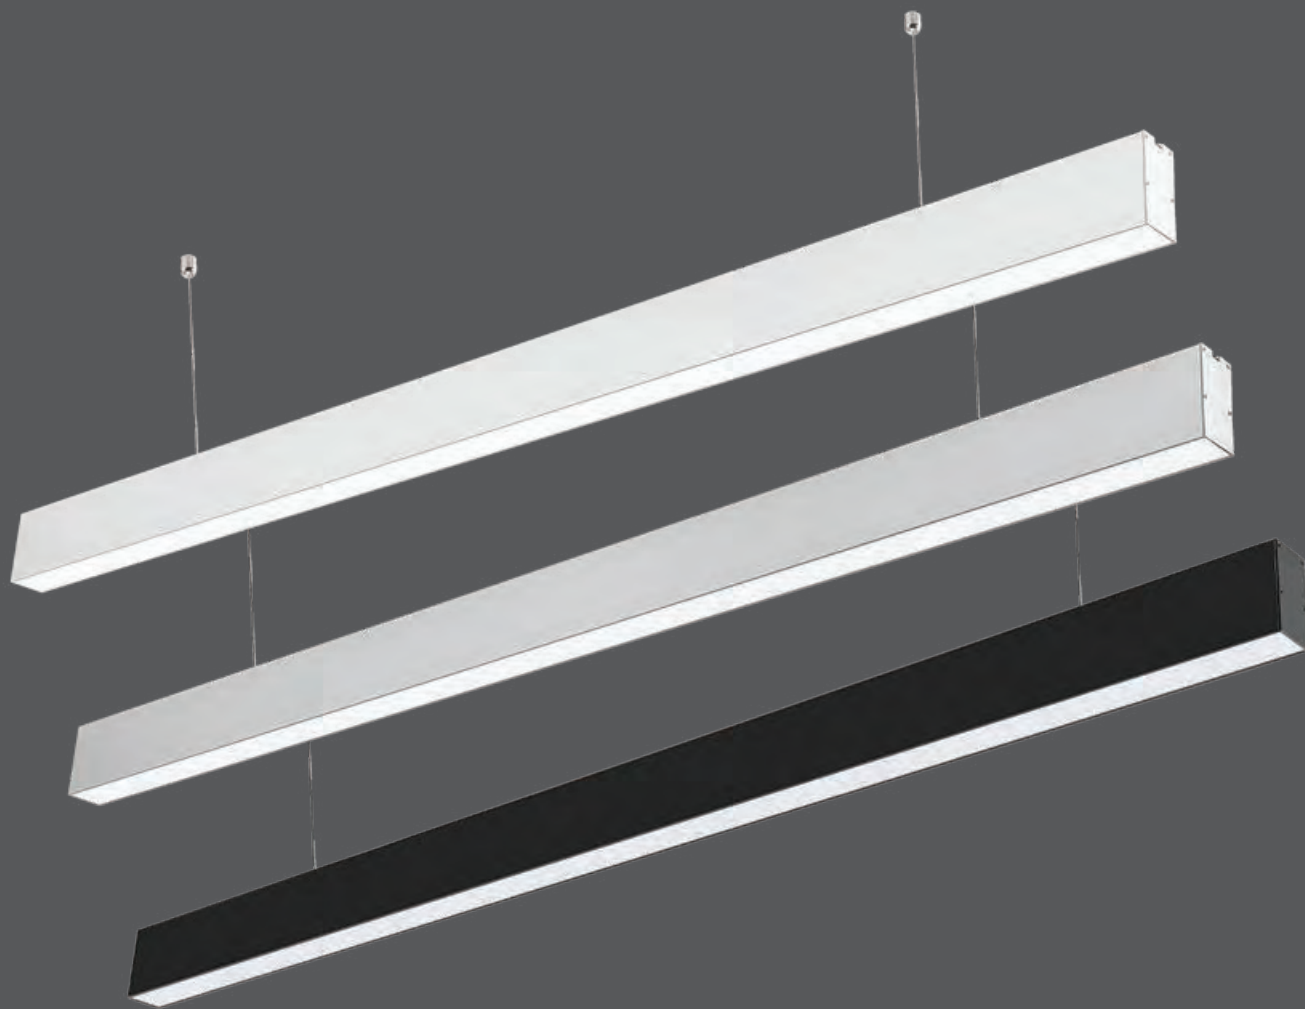

LINEAR HANGING LIGHTS

Discover V-TAC's reliable 40w suspended linear lights with a staggering lifespan of 30,000 hours. Designed with excellent heat dissipation. Perfect replacement for traditional and inefficient linear lighting fixtures with the efficient LED provided by Samsung. Linear lights are offered in three colors variants Black, Silver and White.

- **30,000 hrs Lifespan**
- **AC:200-240V,50/60Hz**
- **1.5 Meter Wire Length**
- **Aluminum Body**

5 YEAR
WARRANTY*

BLACK VT-7-40-B

SKU:882 | 3000K WARM WHITE
SKU:374 | 4000K DAY WHITE
SKU:600 | 6000K WHITE

SILVER VT-7-40-S

SKU:375 | 4000K DAY WHITE
SKU:601 | 6000K WHITE

WHITE VT-7-40-W

SKU:376 | 4000K DAY WHITE
SKU:602 | 6000K WHITE

WATTS	LUMENS	SIZE
40w	3200	1200x35x67mm