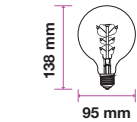

Amber Cover -Filament-Globe-E27