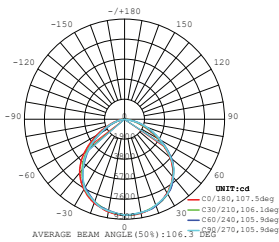

LUMINOUS INTENSITY DISTRIBUTION DIAGRAM