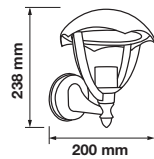

Wall Lamp
VT-730

SKU: 7046 3800157610391

Voltage:	AC:220-240V,50Hz
Max.Watts:	40W
IP Rating:	IP44
Holder:	E27
Color of Fixture:	Black
Body Type:	Aluminium+Glass
Size:	200x238mm
Box Qty:	6 Pcs