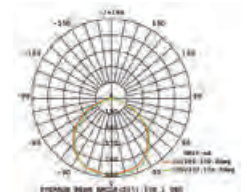

Sensor Compatible:	Yes
Voltage/Frequency:	AC:220-240V,50Hz
Luminous Flux:	8500lm
Color of Fixture:	Black
CRI:	>70
PF:	>0.9
IP Rating:	IP65
Beam Angle:	110°
Body Type:	Aluminium
Dimension:	330x271x33mm
Box Qty:	5 Pcs