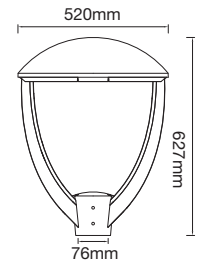

Garden Light

VT-105

SKU: 783 | 4000K DAY WHITE

WATTS	LUMENS	WEIGHT	BOX QTY.
100w	13000	13.28	1 pcs

130
Lumen/W