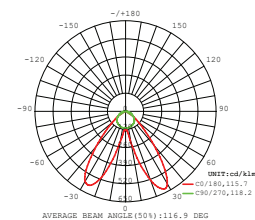

LINEAR FOLLOW TRUNKING
SKU: 1365 | 4000K DAY WHITE