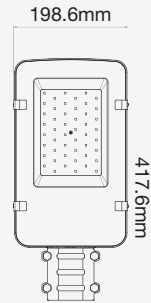

VT-30ST

SKU: 525 | 4000K DAY WHITE
SKU: 526 | 6400K WHITE

120
Lumen/W

WATTS	LUMENS	BOX QTY.
30w	3600	4 pcs

VT-50ST

SKU: 527 | 4000K DAY WHITE
SKU: 528 | 6400K WHITE

120
Lumen/W

WATTS	LUMENS	BOX QTY.
50w	6000	4 pcs

VT-100ST

SKU: 529 | 4000K DAY WHITE
SKU: 530 | 6400K WHITE

120
Lumen/W

WATTS	LUMENS	BOX QTY.
100w	12000	2 pcs

VT-150ST

SKU: 531 | 4000K DAY WHITE
SKU: 532 | 6400K WHITE

120
Lumen/W

WATTS	LUMENS	BOX QTY.
150w	18000	2 pcs