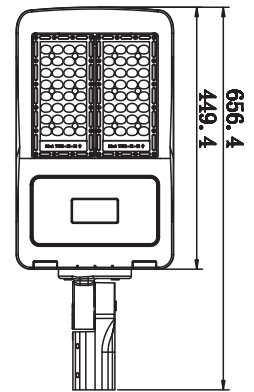

VT-103ST

SKU: 954 | 5700K WHITE

WATTS	LUMENS	BOX QTY.
100w	14000	2 pcs

INVENTRONICS
DRIVER