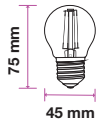

Color Bulbs-G45-E27

2W VT-2132-G

SKU: 7411 - Green 3800157630276

EQ. Watts:	10w
Voltage/Frequency:	AC:220-240V,50Hz
Luminous Flux:	60lm
Commercial Type:	G45

LED Type:	Filament
CRI:	>80
PF:	>0.4
Base:	E27

Beam Angle:	300°
Body Type:	Glass
Dimension:	45x75mm
Box Qty:	100 Pcs