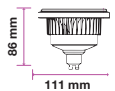

AR111 Downlight

20W VT-1120-20

SKU: 1243 - 3000K Warm White 3800157606004
SKU: 1244 - 4500K Day White 3800157606011
SKU: 1245 - 6000K White 3800157606028

EQ. Watts: **100w**
Voltage/Frequency: **AC:220-240V,50/60Hz**
Luminous Flux: **1800lm**
LED Type: **COB**

CRI: **>80**
PF: **>0.7**
Base: **N/A**
Beam Angle: **20°**

Body Type: **Die Cast Aluminium**
Dimension: **Ø111x53mm**
Box Qty: **50 Pcs**

AR111 Downlight

20W VT-1120-40

SKU: 1246 - 3000K Warm White 3800157606035
SKU: 1247 - 4500K Day White 3800157606042
SKU: 1248 - 6000K White 3800157606059

EQ. Watts: **100w**
Voltage/Frequency: **AC:220-240V,50/60Hz**
Luminous Flux: **1800lm**
LED Type: **COB**

CRI: **>80**
PF: **>0.7**
Base: **N/A**
Beam Angle: **40°**

Body Type: **Die Cast Aluminium**
Dimension: **Ø111x53mm**
Box Qty: **50 Pcs**

AR111-G53

15W VT-1110-20

SKU: 4084 - 3000K Warm White 3800230620064
SKU: 4062 - 4000K Day White 3800230620057
SKU: 4061 - 6400K White 3800230620040

EQ. Watts: **75w**
Voltage/Frequency: **AC/DC:12V,50Hz**
Luminous Flux: **950lm**
LED Type: **COB**

CRI: **>80**
PF: **>0.9**
Base: **G53**
Beam Angle: **20°**

20°
BEAM ANGLE

Body Type: **Plastic Clad Aluminium**
Dimension: **Ø111x86x63mm**
Box Qty: **60 Pcs**

AR111-G53

15W VT-1110-40

SKU: 4257 - 3000K Warm White 3800230628664
SKU: 4256 - 4000K Day White 3800230628657
SKU: 4255 - 6400K White 3800230628640

EQ. Watts: **25w**
Voltage/Frequency: **AC/DC:12V,50Hz**
Luminous Flux: **950lm**
LED Type: **COB**

CRI: **>80**
PF: **>0.9**
Base: **G53**
Beam Angle: **40°**

40°
BEAM ANGLE

Body Type: **Plastic Clad Aluminium**
Dimension: **Ø111x86x63mm**
Box Qty: **60 Pcs**

AR111-GU10

12W VT-1112

SKU: 4224 - 2700K Warm White 3800230626257
SKU: 4223 - 4000K Day White 3800230626219
SKU: 4225 - 6400K White 3800230626264

EQ. Watts: **60w**
Voltage/Frequency: **AC:200-240V,50Hz**
Luminous Flux: **900lm**
LED Type: **COB**

CRI: **>80**
PF: **>0.9**
Base: **GU10**
Beam Angle: **40°**