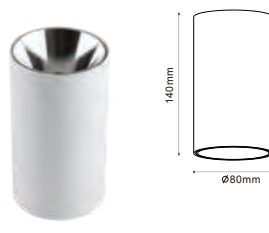

Fitting Round-GU10

Model No	VT-882-RC
SKU:	8590
Base:	GU10
Material:	Aluminium + PC
Shape:	Round
Color of Fixture:	White frame + Chrome reflector
Dimension:	ø80x140mm
Cutting Size:	NA
EAN:	3800157651950
Box Qty:	50 Pcs