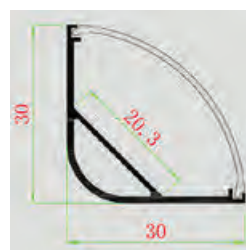

Aluminium Profiles-Milky-Set

Model No:	VT-8105
SKU:	3363
Dimension:	2000mm
Color of Fixture:	Milky
EAN:	3800157637039
Box Qty.	30 Pcs