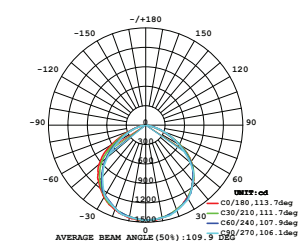

LUMINOUS INTENSITY DISTRIBUTION DIAGRAM