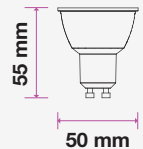

MODEL	WATTS	EQ.WATTS	LUMENS	BASE	BOX QTY.
VT-205	5w	35w	400	GU10	200 pcs

SKU: 201 | 3000K WARM WHITE
SKU: 202 | 4000K DAY WHITE
SKU: 203 | 6400K WHITE