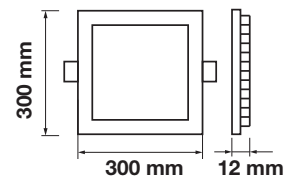

Premium Series-Square

24W VT-24075Q

SKU: 4887 - 3000K Warm White 3800157602198
SKU: 4888 - 4000K Day White 3800157602204
SKU: 4889 - 6400K White 3800157602211

Emergency Pack: **Available**
Voltage/Frequency: **AC:85-265V,50/60Hz**
Luminous Flux: **2000lm**
Beam Angle: **120°**

LED Type: **SMD**
CRI: **>80**
PF: **>0.9**
Shape: **Square**

Cutting Size:
280x280mm