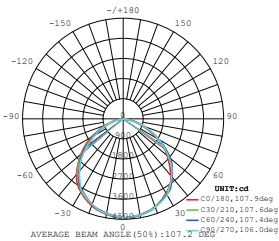

LUMINOUS INTENSITY DISTRIBUTION DIAGRAM