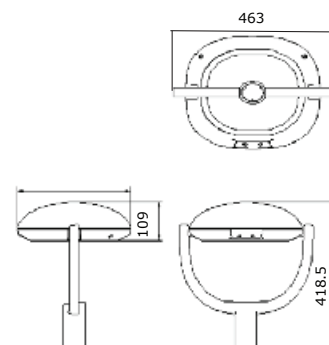

GARDEN LIGHT

CLASS I,TYPE III-M LENS Garden Light

VT-895

SKU: 8679 | 5700K WHITE

WATTS	LUMENS	BOX QTY.
50w	6750	1 pcs

130
Lumen/W