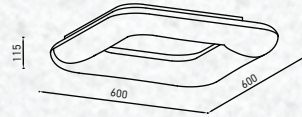

Life Span: 30,000 Hours

Size : 600x600x115mm

Box Qty: 1Pcs

Designer Series Surface-Color Changing

80W VT-7753

SKU: 3973 -3IN1

3800157636674

Voltage/Frequency: AC:220-240V,50Hz