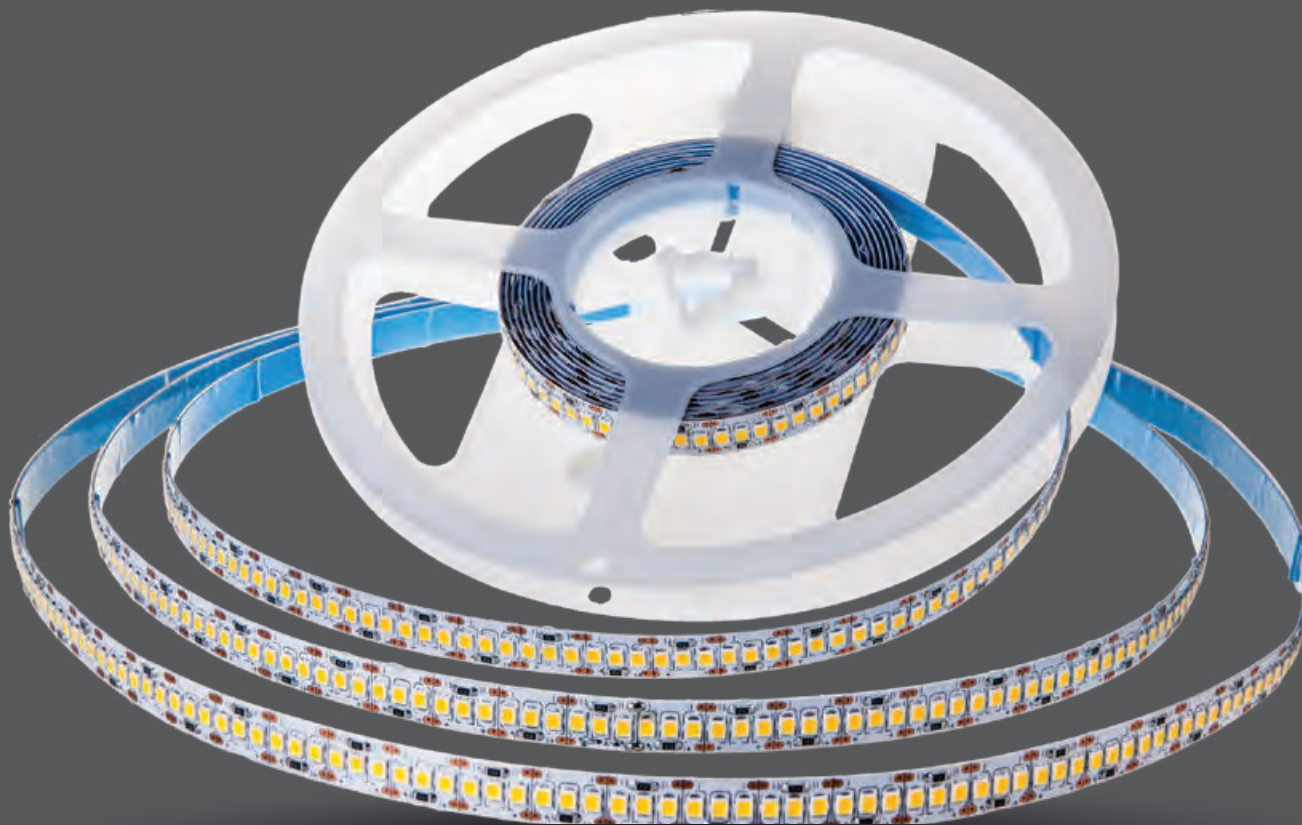

LED STRIP & NEON FLEX LIGHTS

This range includes up to 18 watt dust and moisture-rated LED strip lights, equipped with Samsung LED Chips for an even further advanced and vivid performance. It also has our IP65 neon flex LED strip light that is specially designed for outdoor resistance. Available in 3000K Warm White, 4000K Day White, and 6400K White, we have the optimal range of low-energy consuming and easy-to-install strip lights with vibrant lighting.

- LED strip is a low voltage flexible ribbon available in 24v and 12V
- Flexible & easy installation
- Exceptionally low power consumption
- Multiple visual effects in unending colours and shades

3 YEAR WARRANTY*

CRI >95

MODEL	WATTS	LUMENS	VOLTAGE	BOX QTY.
VT-10-240-1	18w	1800	DC:24V	40 Packets

SKU: 331 | 3000K WARM WHITE
SKU: 332 | 4000K DAY WHITE
SKU: 333 | 6400K WHITE

10 METER ROLL