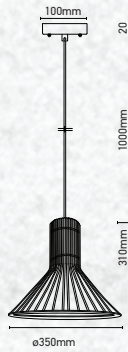

NEW

Wooden Pendant