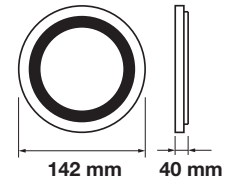

Body Type: Aluminium
Dimension: 142x40mm
Box Qty: 20 Pcs