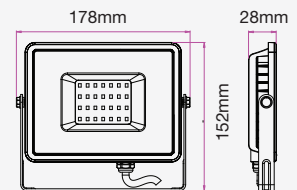

VT-30-1-B

SKU: 20013 | 4000K DAY WHITE
SKU: 949 | 6400K WHITE

WATTS	LUMENS	BOX QTY.
30w	2400	10 pcs