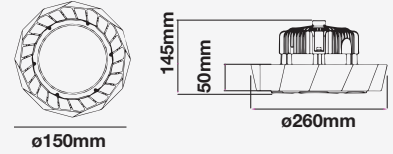

MODEL	WATTS	LUMENS	BEAM ANGLE	BOX QTY.
VT-9-106	100w	12000	120°	1 pcs

SKU:585 | 4000K DAY WHITE

DALI
Dimming

120
Lumen/W