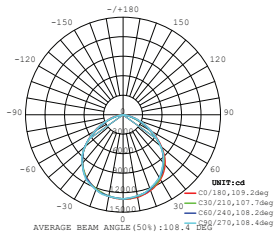

LUMINOUS INTENSITY DISTRIBUTION DIAGRAM