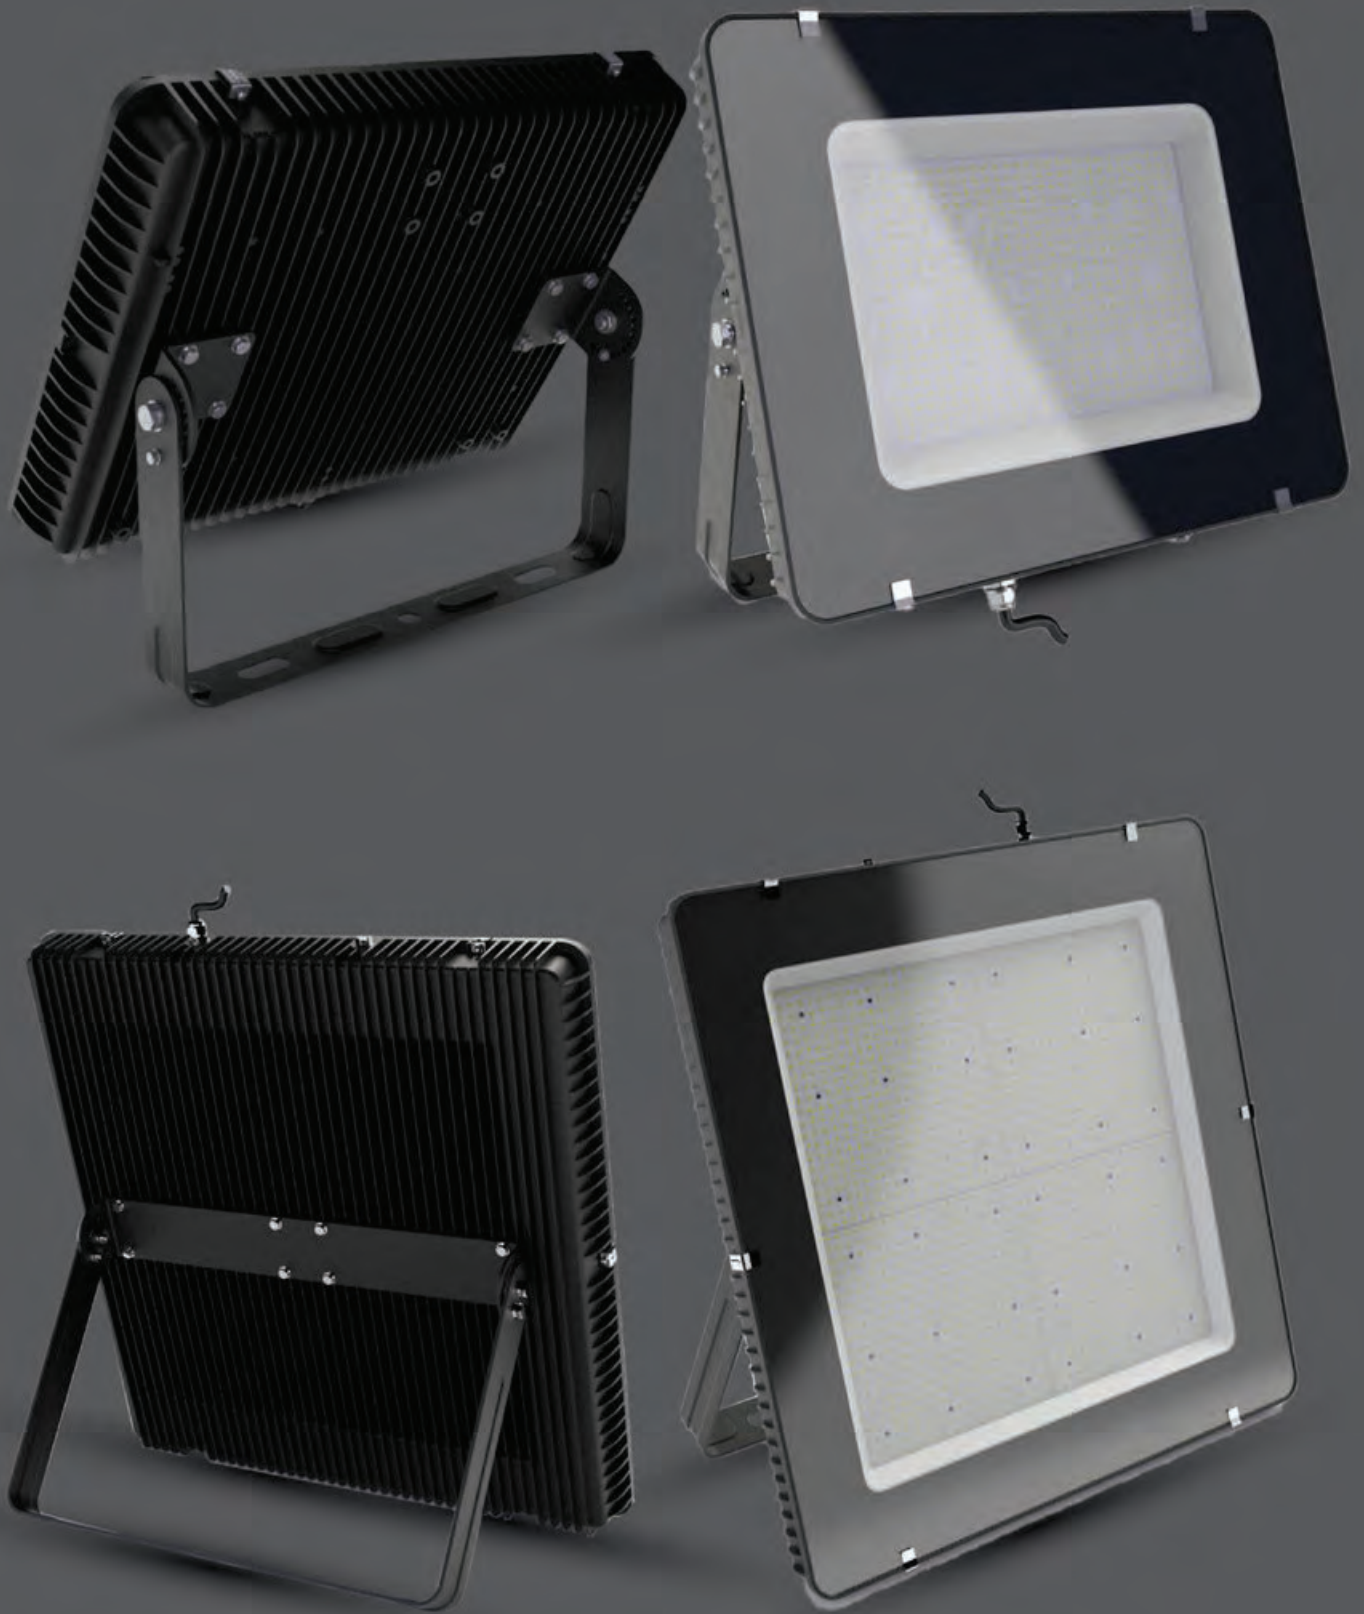

LED FLOODLIGHTS