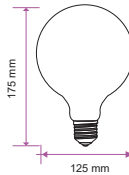

EQ. Watts:	
Voltage/Frequency:	AC:220-240V,50Hz
Luminous Flux:	40lm
Commercial Type:	G125

LED Type:	COB
CRI:	>80
PF:	>0.45
Base:	E27

Beam Angle:	300°
Body Type:	Glass
Dimension:	Ø125x170mm
Box Qty:	50 Pcs