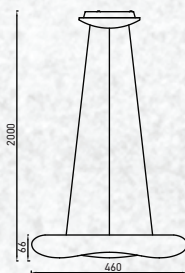

COLOR
CHANGING
WITH REMOTE

Designer Series Pendant-Color Changing

38W VT-7605

SKU: 3959 -3IN1

3800157636537

Voltage/Frequency: AC:220-240V,50Hz

Luminous Flux: 3300lm

LED Type: SMD

CRI: >80

PF: >0.9

Beam Angle: 120°

No. of LED: 384 pcs

Material: PC

Unit GW: 3.90 kgs

Life Span: 30,000 Hours

Size: 600x2000mm

Box Qty: 1Pcs