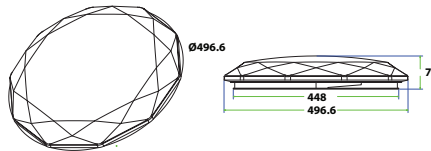

Sensor Compatible:	Yes	Beam Angle:	120°
Voltage/Frequency:	AC:175-265V,50/60Hz	Color of Fixture:	White
Luminous Flux:	4200lm	Body Type:	Plastic+Metal
IP Rating:	IP20	Shape:	Diamond Cover
CRI:	>80	Dimension:	Ø496.6x70mm
PF:	>0.9	Box Qty:	5 Pcs

CCT CHANGING
With Remote Control