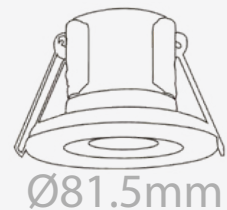

Ø81.5mm

Cutting Size: Ø57mm

MODEL	WATTS	LUMENS	COLOR	BOX QTY.	SKU: 8177 | 3000K WARM WHITE
VT-885-W	5w	500	White	60 pcs	SKU: 8178 | 4000K DAY WHITE SKU: 8181 | 6400K WHITE