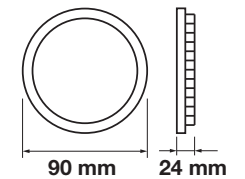

Slim Series-Chrome-Round

18w VT-1807CH

SKU: 6346 - 3000K Warm White 3800157621304
SKU: 6347 - 4000K Day White 3800157621311
SKU: 6348 - 6400K White 3800157621328

Cutting Size:
Ø205mm

Emergency Pack: Available
Voltage/Frequency: AC:85-265V,50/60Hz
Luminous Flux: 1500lm
Beam Angle: 120°

LED Type: SMD
CRI: >80
PF: >0.5
Shape: Round

Body Type: Aluminium+Chrome
Dimension: Ø225x25mm
Box Qty: 20 Pcs

Slim Series-Chrome-Round

24w VT-2407CH

SKU: 6352 - 3000K Warm White 3800157621366
SKU: 6353 - 4000K Day White 3800157621373
SKU: 6354 - 6400K White 3800157621380

Cutting Size:
Ø285mm

Emergency Pack: Available
Voltage/Frequency: AC:85-265V,50/60Hz
Luminous Flux: 2000lm
Beam Angle: 120°

LED Type: SMD
CRI: >80
PF: >0.5
Shape: Round

Body Type: Aluminium+Chrome
Dimension: Ø300x25mm
Box Qty: 10 Pcs

Slim Series-Satin Nickel-Round

24w VT-2407SN

SKU: 6355 - 3000K Warm White 3800157621397
SKU: 6356 - 4000K Day White 3800157621403
SKU: 6357 - 6400K White 3800157621410

Cutting Size:
Ø285mm

Emergency Pack: Available
Voltage/Frequency: AC:85-265V,50/60Hz
Luminous Flux: 2000lm
Beam Angle: 120°

LED Type: SMD
CRI: >80
PF: >0.5
Shape: Round

Body Type: Aluminium+Satin Nickel
Dimension: Ø300x25mm
Box Qty: 10 Pcs

Slim Surface-Chrome-Round

6w VT-605CH

SKU: 6358 - 3000K Warm White 3800157621427

Cutting Size:
Ø90mm

Emergency Pack: Available
Voltage/Frequency: AC:85-265V,50/60Hz
Luminous Flux: 420lm
Beam Angle: 120°

LED Type: SMD
CRI: >80
PF: >0.5
Shape: Round

Body Type: Aluminium+Chrome
Dimension: Ø90x24mm
Box Qty: 40 Pcs

Slim Surface-Chrome-Round

12w VT-1205CH

SKU: 6364 - 3000K Warm White 3800157621489
SKU: 6365 - 4000K Day White 3800157621496
SKU: 6366 - 6400K White 3800157621502

Cutting Size:
Ø140mm