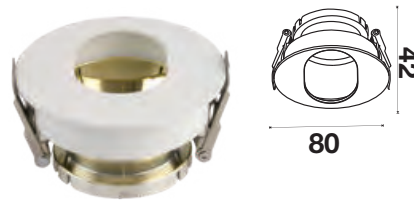

Fitting Round-GU10

Model No	VT-874-WB
SKU:	3161
Base:	GU10
Material:	Aluminium+PC
Shape:	Round
Color of Fixture:	White+Black
Dimension:	80x42mm
Cutting Size:	75mm
EAN:	3800157639040
Box Qty:	50 Pcs

Fitting Round-GU10