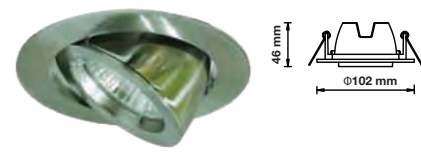

Zoom Fitting

Model No	VT-700S
SKU:	3690
Base:	GU10
Material:	Aluminium
Shape:	Round
Color of Fxture:	Satin Nickel
Dimension:	Ø102x46mm
Cutting Size:	93mm
EAN:	3800157628518
Box Qty:	50 Pcs