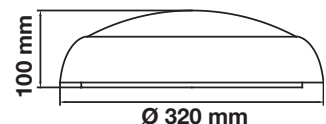

MODEL	WATTS	LUMENS	BOX QTY.
VT-2-17	15w	1400	10 pcs

SKU: 20016 | 3 IN 1