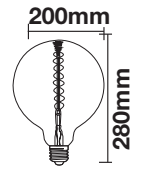

SpecialBulbs

Filament-G200-E27

8W VT-2158D

SKU: 7462 - 2000K Warm White 3800157637374

EQ. Watts:	40w
Voltage/Frequency:	AC:220-240V,50Hz
Luminous Flux:	500lm
Commercial Type:	G200

LED Type:	Filament
CRI:	>80
PF:	>0.5
Base:	E27

Beam Angle:	340°
Body Type:	Glass
Dimension:	200x280mm
Box Qty:	4 Pcs