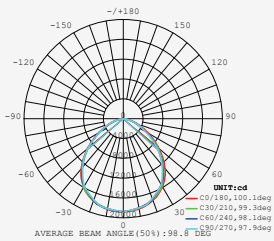

LUMINOUS INTENSITY DISTRIBUTION DIAGRAM