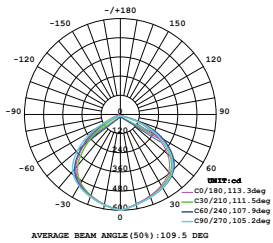

LUMINOUS INTENSITY DISTRIBUTION DIAGRAM