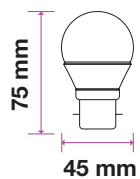

MODEL	WATTS	EQ.WATTS	LUMENS	BASE	SHAPE	BOX QTY.
VT-221	5.5w	40w	470	B22	G45	192 pcs

SKU: 104 | 3000K WARM WHITE