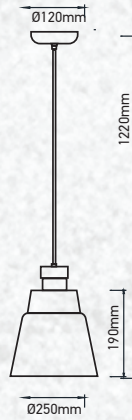

Pendant Light-White Lamp Shade

7W   **VT-7444-WH**   **Built In LED**

SKU: 3937 - 3000K Warm White   3800157628983
SKU: 3931 - 4000K Day White   3800157626590

Voltage/Frequency: AC:220-240V,50Hz

Luminous Flux: 400lm

LED Type: SMD

CRI: >80

PF: >0.5

Beam Angle: 120°

No. of LED: 14 pcs

Material : Metal Finish

Unit GW : 1.9 Kg

Life Span: 30,000 Hours

Size : Ø250xH190mm

Box Qty: 8Pcs