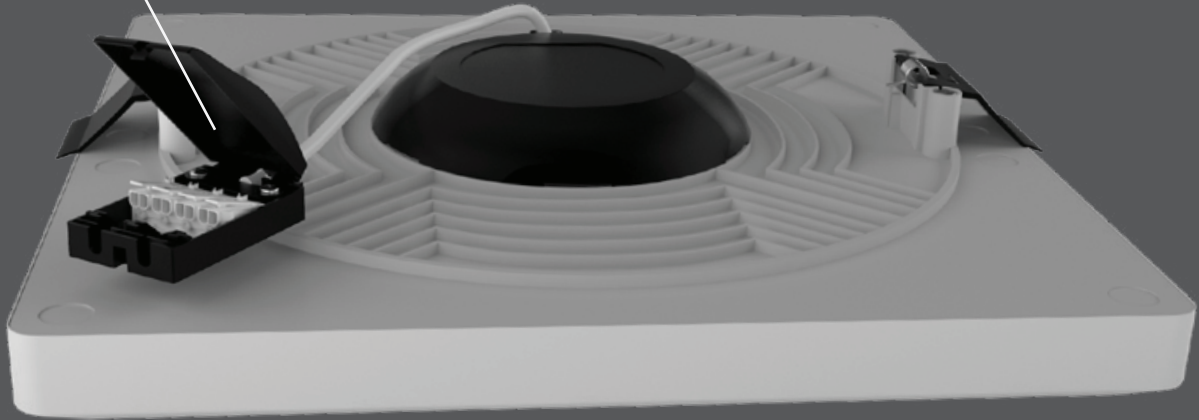

Quick Connector