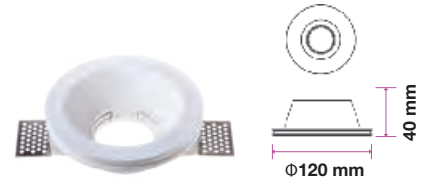

Fitting-Round-GU10

Model No	VT-776RD
SKU:	3640
Base:	GU10
Material:	Gypsum
Shape:	Round
Color of Fixture:	White
Dimension:	Ø120x40mm
Cutting Size:	Ø123mm
EAN:	3800157616348
Box Qty:	24 Pcs