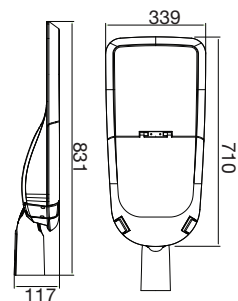

VT-200ST

SKU: 544 | 4000K DAY WHITE

WATTS	LUMENS	BOX QTY.
200w	26000	1 pcs

Available with

SKU: 549