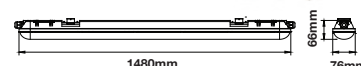

Waterproof Fitting

48w VT-1548

SKU: 6184 - 4500K Day White 3800157602389
SKU: 6185 - 6000K White 3800157602396

Voltage/Frequency: AC:200-240V,50/60Hz

Luminous Flux: 3840lm

LED Type: SMD

CRI: >70

PF: >0.7

Beam Angle: 120°

Body Type: Plastic+ABS

On/Off: >10,000

Life span: 20,000 Hours

Gross weight: 1.86 kg

Dimension: 1480x76x66mm

Box Qty: 12 Pcs