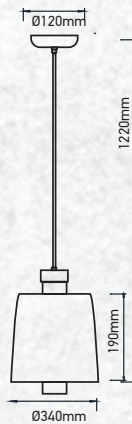

Pendant Light-Gold Lamp Shade

7W   **VT-7666-G**   **Built In LED**

SKU: 3938 - 3000K Warm White   3800157628990
SKU: 3932 - 4000K Day White   3800157626606

Voltage/Frequency: AC:220-240V,50Hz

Luminous Flux: 400lm

LED Type: SMD

CRI: >80

PF: >0.5

Beam Angle: 120°

No. of LED: 14 pcs

Material : Metal Finish

Unit GW : 2.4 Kg

Life Span: 30,000 Hours

Size : Ø340xH190mm

Box Qty: 4Pcs