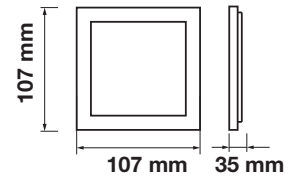

Body Type: Aluminium
Dimension: 107x107x35mm
Box Qty: 40 Pcs