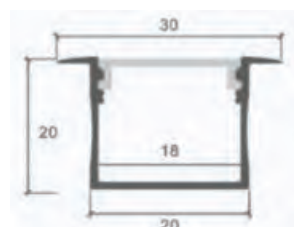

Aluminium Profiles-Milky

Model No: **VT-8119**

SKU: **3372**

Dimension: **2000x30x20mm**

Color of Fixture: **Milky**

EAN: **3800157648448**

Box Qty. **60 Pcs**