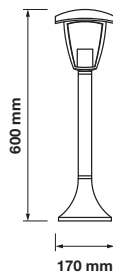

Stand Lamp

VT-736

SKU: 7059

3800157612623

Voltage: AC:220-240V,50Hz

Max.Watts: 60W

IP Rating: IP44

Holder: E27

Color of Fixture: Black

Body Type: Aluminium+Glass

Size: 170x600mm

Box Qty: 10 Pcs