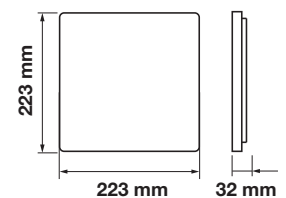

Cutting Size: 75-200mm