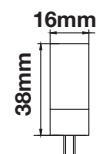

MODEL	WATTS	EQ.WATTS	LUMENS	BASE	BOX QTY.
VT-234	3.2w	30w	385	G4	200 pcs

- SKU: 131 | 3000K WARM WHITE
- SKU: 132 | 4000K DAY WHITE
- SKU: 133 | 6400K WHITE