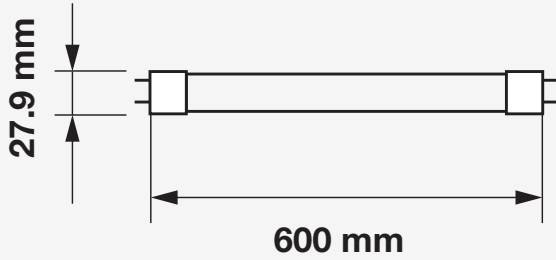

MODEL	WATTS	EQ.WATTS	LUMENS	WEIGHT-KG	BOX QTY.
VT-1607	7w		1120lm	0.115	25 pcs

SKU: 6474 | 3000K WARM WHITE
SKU: 6475 | 4000K DAY WHITE
SKU: 6476 | 6400K WHITE

MODEL	WATTS	EQ.WATTS	LUMENS	WEIGHT-KG	BOX QTY.
VT-1612	12w		1920lm	0.193	25 pcs

SKU: 6477 | 3000K WARM WHITE
SKU: 6478 | 4000K DAY WHITE
SKU: 6479 | 6400K WHITE