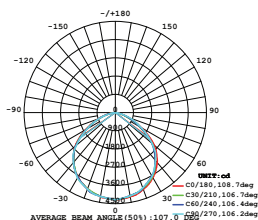

LUMINOUS INTENSITY DISTRIBUTION DIAGRAM