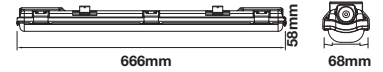

Voltage/Frequency:	AC:200-240V,50/60Hz
Luminous Flux:	850lm
LED Type:	SMD
CRI:	>80

PF:	>0.5
Beam Angle:	120°
Body Type:	Plastic+ABS
On/Off:	>15,000

Life span:	20,000 Hours
Gross weight:	0.70 kg
Dimension:	666x68x58mm
Box Qty:	16pcs