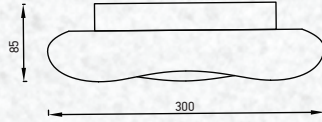

Designer Series Surface-Color Changing

22W VT-7308

SKU: 3966 -3IN1

3800157636605

Voltage/Frequency: AC:220-240V,50Hz

Luminous Flux: 2100lm

LED Type: SMD

CRI: >80

PF: >0.9

Beam Angle: 120°

No. of LED: 240 pcs

Material : PC

Unit GW : 16.50 kgs

Life Span: 30,000 Hours

Size : 300x85mm

Box Qty: 1Pcs