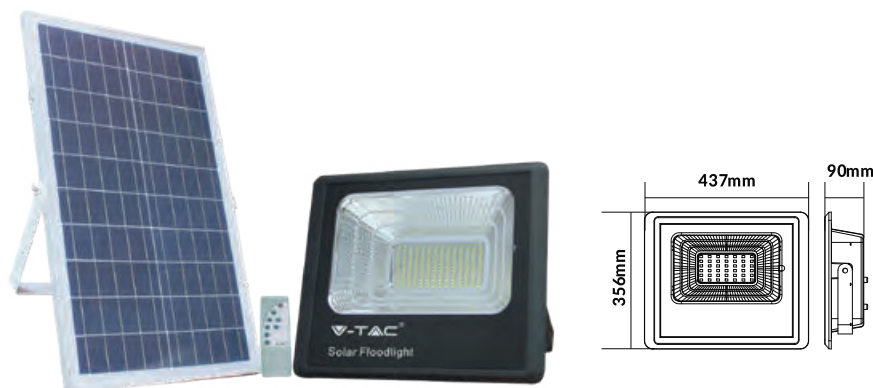

50W Solar Panel with LED Floodlight

VT-300W

SKU: 8578 - 4000K Day White 3800157645638
SKU: 94027 - 6000K White 3800157645799

Battery:	25000mAh
Voltage/Frequency:	DC:10V
Luminous Flux:	4200lm
Color of Fixture:	Black
Charging Time:	4 Hours
Working Time:	8 Hours
IP Rating:	IP65
Beam Angle:	120°
CRI:	>70
Body Type:	Aluminium
Dimension:	437x90x356mm
Box Qty:	2Pcs