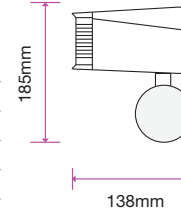

Sensor Compatible:	Yes	Beam Angle:	22°
Voltage/Frequency:	AC:220-240V,50/60Hz	Color of Fixture:	Black
Luminous Flux:	2600lm	Body Type:	Aluminium
LED Type:	COB	Life span:	20,000 Hours
CRI:	>70	Dimension:	225x185x138mm
PF:	>0.9	Box Qty:	8 Pcs