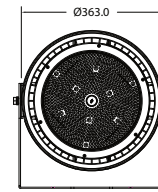

VT-501D

SKU: 493 | 5000K WHITE

WATTS	LUMENS	BEAM ANGLE	BOX QTY.
500w	67500	110°	1 pcs