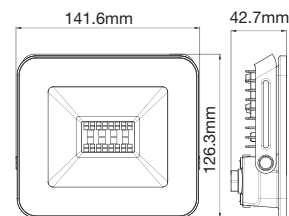

Voltage/Frequency:	AC:220-240V	IP Rating:	IP65
Luminous Flux:	1400lm	Beam Angle:	100°
Color of Fixture:	White	Body Type:	Aluminium
CRI:	>80	Dimension:	141.6x42.7x126.3mm
PF:	>0.9	Box Qty:	20 Pcs

CCT and Dimming
VIA SMART PHONE APP