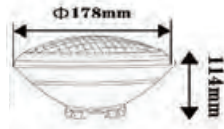

Pool Lights-PAR56
8W VT-1258

SKU: 7556 - 3000K Warm White 3800157633789
SKU: 7555 - 6400K White 3800157633772
SKU: 7557 - Blue 3800157633796

Commercial Type:	PAR56
Voltage/Frequency:	AC/DC:12V,50Hz
Luminous Flux:	800lm
Beam Angle:	120°
CRI:	>80
IP Rating:	IP68
Body Type:	Glass
Dimension:	178x114mm
Cutting Size:	NA
Box Qty:	12 Pcs