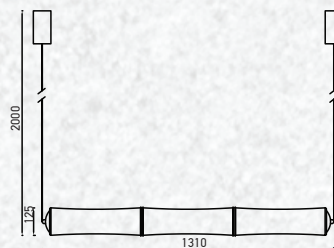

Designer Series Pendant-TRIAC Dimmable

52w VT-7072

SKU: 3979 -3000K Warm White 3800157636735

Voltage/Frequency:	AC:220-240V,50Hz
Luminous Flux:	3400lm
LED Type:	SMD
CRI:	>80
PF:	>0.9
Beam Angle:	120°

No. of LED:	300 pcs
Material :	PC
Unit GW :	3.5 kgs
Life Span:	30,000 Hours
Size :	1310x125x2000mm
Box Qty:	1Pcs