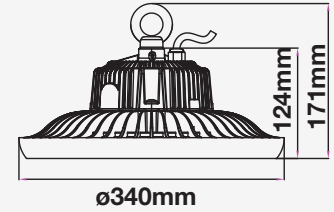

MODEL	WATTS	LUMENS	BEAM ANGLE	BOX QTY.
VT-9-151	150w	18000	120°	2 pcs

SKU: 558 | 4000K DAY WHITE
SKU: 559 | 6400K WHITE