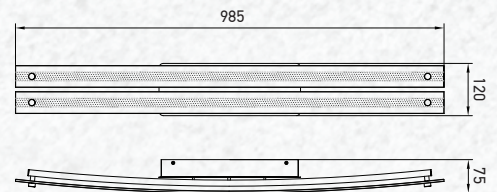

Designer Bend Glass-Hanging Pendant

18w VT-7020 Built In LED

SKU: 3898 - 4000K Day white 3800157621168

Voltage/Frequency:	AC:220-240V,50Hz
Luminous Flux:	1350lm
LED Type:	SMD
CRI:	>80
PF:	>0.8
Beam Angle:	120°

No. of LED:	90 pcs
Material :	Stainless Steel+Metal+Glass
Unit GW :	1.98 Kg
Life Span:	20,000 Hours
Size :	985x55x800mm
Box Qty:	6Pcs