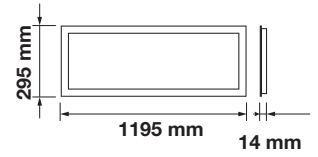

Emergency Pack:	Available
Voltage/Frequency:	AC:200-240V,50/60Hz
Luminous Flux:	3480lm
Beam Angle:	120°

LED Type:	SMD
CRI:	>80
PF:	>0.9
Shape:	Rectangle

Body Type:	Aluminium+PMMA+PS
Dimension:	1195x295x14mm
Box Qty:	6 Pcs