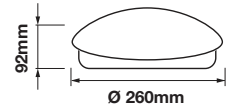

SKU: 1375 - 6400K White

3800157626316

Sensor Compatible:	Yes
Voltage/Frequency:	AC:220-240V,50Hz
Luminous Flux:	840lm
IP Rating:	IP20
CRI:	>80
PF:	>0.5

Beam Angle:	120°
Color of Fixture:	White
Body Type:	Iron+PMMA
Shape:	Round
Dimension:	Ø260x92mm
Box Qty:	10 Pcs