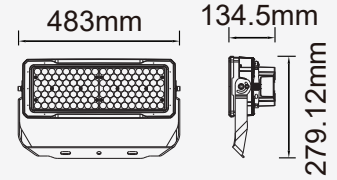

BEAM ANGLE 120°

VT-253D

SKU: 494 | 4000K DAY WHITE
SKU: 500 | 6400K WHITE

WATTS	LUMENS	BOX QTY.	WEIGHT
250w	30000	1 pcs	8KG

BEAM ANGLE 60°

VT-252D

SKU: 495 | 4000K DAY WHITE
SKU: 501 | 6400K WHITE