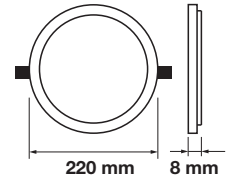

Emergency Pack: **Available**
Voltage/Frequency: **AC:85-265V,50/60Hz**
Luminous Flux: **2900lm**
Beam Angle: **120°**

LED Type: **SMD**
CRI: **>80**
PF: **>0.9**
Shape: **Round**

Body Type: **Aluminium**
Dimension: **Ø220x8mm**
Box Qty: **40 Pcs**