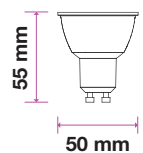

MODEL	WATTS	EQ.WATTS	LUMENS	BASE	SHAPE	BOX QTY.
VT-275	5w	40w	380	GU10		192 pcs

SKU: 108 | 3000K WARM WHITE
SKU: 797 | 4000K DAY WHITE
SKU: 511 | 6400K WHITE