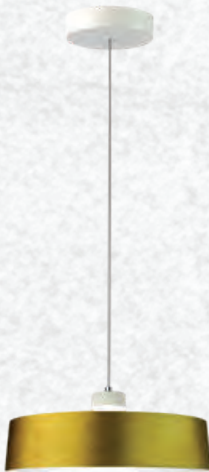

Pendant Light-Gold Lamp Shade

7W   **VT-7666-G**   **Built In LED**

SKU: 3938 - 3000K Warm White   3800157628990
SKU: 3932 - 4000K Day White   3800157626606

Voltage/Frequency: AC:220-240V,50Hz

Luminous Flux: 400lm

LED Type: SMD

CRI: >80

PF: >0.5

Beam Angle: 120°

No. of LED: 14 pcs

Material : Metal Finish

Unit GW : 2.4 Kg

Life Span: 30,000 Hours

Size : Ø340xH190mm

Box Qty: 4Pcs