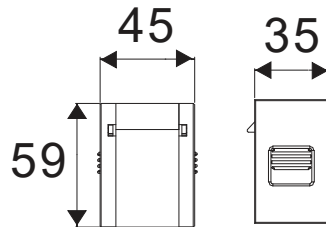

Magnetic Linear Spotlight

1W VT-4141

SKU: 7958 - 3000K Warm White 3800157652766
SKU: 7959 - 4000K Day White 3800157652773

Voltage/Frequency:	DC:24V	Beam Angle:	30°
Luminous Flux:	35lm	Body Type:	Aluminium
LED Type:	SMD	Life span:	30,000 Hours
CRI:	>90	Dimension:	45x35x59mm
Color of Fixture:	Black	Box Qty:	40 PCS

3 YEAR WARRANTY*

UGR<19

Magnetic Linear Spotlight

3W VT-4143

SKU: 7960 - 3000K Warm White 3800157652780
SKU: 7961 - 4000K Day White 3800157652797

Voltage/Frequency:	DC:24V	Beam Angle:	30°
Luminous Flux:	240lm	Body Type:	Aluminium
LED Type:	SMD	Life span:	30,000 Hours
CRI:	>90	Dimension:	106x35x59mm
Color of Fixture:	Black	Box Qty:	36 PCS

3 YEAR WARRANTY*

UGR<19