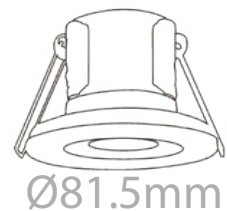

Cutting Size: Ø57mm

MODEL	WATTS	LUMENS	COLOR	BOX QTY.	SKU: 8182 | 3000K WARM WHITE
VT-885-W	5w	500	White	20 pcs	SKU: 8183 | 4000K DAY WHITE SKU: 8184 | 6400K WHITE