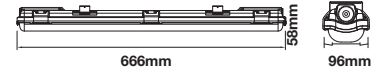

Voltage/Frequency:	AC:200-240V,50/60Hz
Luminous Flux:	1700lm
LED Type:	SMD
CRI:	>80

PF:	>0.5
Beam Angle:	120°
Body Type:	Plastic+ABS
On/Off:	>15,000

Life span:	20,000 Hours
Gross weight:	1 kg
Dimension:	666x96x58mm
Box Qty:	12pcs