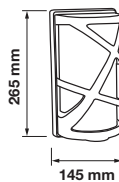

Wall Lamp

VT-745-B

SKU: 7064 3800157614399

Voltage:	AC:220-240V,50Hz
Max.Watts:	40W
IP Rating:	IP54
Holder:	E27
Color of Fixture:	Matt Black
Body Type:	Aluminium
Size:	145X265mm
Box Qty:	12 Pcs