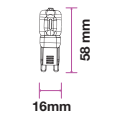

Capsules-G9

4W VT-2254

SKU: 2742 - 2700K Warm White 3800157645324
SKU: 2743 - 4000K Day White 3800157645331
SKU: 2744 - 6400K White 3800157645348

EQ. Watts: 35w
Voltage/Frequency: AC:230V
Luminous Flux: 410lm
LED Type: COB

CRI: >80
PF: >0.7
Base: G9
Beam Angle: 300°

Body Type: Glass
Dimension: 16x58mm
Box Qty: 400 Pcs