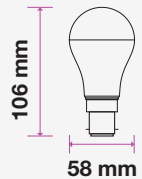

LED PLASTIC BULBS
A58

5 YEAR
WARRANTY*

MODEL	WATTS	EQ.WATTS	LUMENS	BASE	SHAPE	BOX QTY.
VT-229	9w	60w	806	B22	A58	96 pcs

SKU: 101 | 3000K WARM WHITE
SKU:850 | 4000K DAY WHITE
SKU: 851 | 6400K WHITE

MODEL	WATTS	EQ.WATTS	LUMENS	BASE	SHAPE	BOX QTY.
VT-219	9w	60w	806	B22	A58	100 pcs

SKU: 270 | 3000K WARM WHITE

MODEL	WATTS	EQ.WATTS	LUMENS	BASE	SHAPE	BOX QTY.
VT-259D	9w	60	806	B22	A58	100 pcs

SKU: 852 | 3000K WARM WHITE