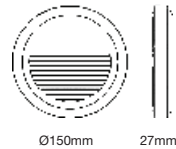

Step Light-Round-IP65
2W VT-1142-B

SKU: 1317 - 3000K Warm White 3800157620451
SKU: 1316 - 4000K Day White 3800157620444

IP65
RATING

Sensor Compatible: **Yes**

Voltage/Frequency: **AC:100-240V,50/60Hz**

Luminous Flux: **60lm**

LED Type: **SMD**

CRI: **>80**

PF: **>0.5**

Beam Angle: **55°**

Body Type: **PC**

Color of Fixture: **Black**

Shape: **Round**

Dimension: **150x27mm**

Cutting Size: **N/A**

Box Qty: **50 Pcs**