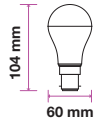

Bulbs-A60-B22

9W VT-1853

SKU: 7402 - 4000K Day White 3800157629270
SKU: 7403 - 6400K White 3800157629287

EQ. Watts:	60w
Voltage/Frequency:	AC:220-240V,50Hz
Luminous Flux:	806lm
Commercial Type:	A60

LED Type:	SMD
CRI:	>80
PF:	>0.5
Base:	B22

Beam Angle:	200°
Body Type:	ThermoPlastic
Dimension:	60x104mm
Box Qty:	100 Pcs

Bulbs-A60-B22

9W VT-2189

SKU: 7422 - 2700K Warm White 3800230626295

EQ. Watts:	60w
Voltage/Frequency:	AC:220-240V,50Hz
Luminous Flux:	806lm
Commercial Type:	A60

LED Type:	SMD
CRI:	>80
PF:	>0.5
Base:	B22

Beam Angle:	200°
Body Type:	ThermoPlastic
Dimension:	60x104mm
Box Qty:	100 Pcs

LED Bulbs-E27

11W VT-2113

SKU: 7352 - 2700K Warm White 3800157627412
SKU: 7353 - 4000K Day White 3800157627429
SKU: 7354 - 6400K White 3800157627436

EQ. Watts:	75w
Voltage/Frequency:	AC:220-240V,50Hz
Luminous Flux:	1055lm
Commercial Type:	A60

LED Type:	SMD
CRI:	>80
PF:	>0.5
Base:	E27

Beam Angle:	200°
Body Type:	ThermoPlastic
Dimension:	60x120mm
Box Qty:	40 Pcs

Bulbs-A60-E27

11W VT-2112

SKU: 7350 - 2700K Warm White 3800157627399
SKU: 7349 - 4000K Day White 3800157627320
SKU: 7351 - 6400K White 3800157627405

EQ. Watts:	75w
Voltage/Frequency:	AC:220-240V,50Hz
Luminous Flux:	1055lm
Commercial Type:	A60

LED Type:	SMD
CRI:	>80
PF:	>0.5
Base:	E27

Beam Angle:	200°
Body Type:	ThermoPlastic
Dimension:	60x120mm
Box Qty:	100 Pcs

Bulbs-A65-B22

15W VT-2015-B22

SKU: 7229 - 2700K Warm White 3800157619554

EQ. Watts:	90w
Voltage/Frequency:	AC:220-240V,50Hz
Luminous Flux:	1350lm
Commercial Type:	A65

LED Type:	SMD
CRI:	>80
PF:	>0.5
Base:	B22

Beam Angle:	200°
Body Type:	ThermoPlastic
Dimension:	66.5x134mm
Box Qty:	100 Pcs