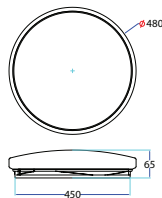

Beam Angle: **120°**
 Color of Fixture: **White**
 Body Type: **Plastic**
 Shape: **Round**
 Dimension: **Ø350x55mm**
 Box Qty: **5 Pcs**

Smart Domelight-CCT Changeable by Switch

36w VT-8436-M

SKU: 7609 - 3IN1 3800157652247