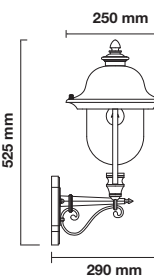

Wall Lamp
VT-853

SKU: 7532 3800157630085

Voltage:	AC:220-240V,50Hz
Max.Watts:	60W
IP Rating:	IP44
Holder:	E27
Color of Fixture:	Matt Black
Body Type:	Aluminium, Glass
Size:	290x250x525mm
Box Qty:	6 Pcs