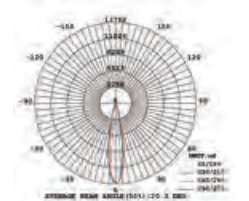

5 YEAR
WARRANTY*