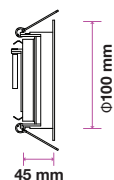

Fitting-Round-GU10

Model No	VT-781RD-WH
SKU:	3595
Base:	GU10
Material:	Aluminium+Ferrum
Shape:	Round
Color of Fixture:	White
Dimension:	100x45mm
Cutting Size:	90mm
EAN:	3800157607247
Box Qty:	100 Pcs