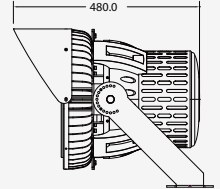

VT-500D

SKU: 490 | 5000K WHITE

WATTS	LUMENS	BEAM ANGLE	BOX QTY.
500w	67500	45°	1 pcs