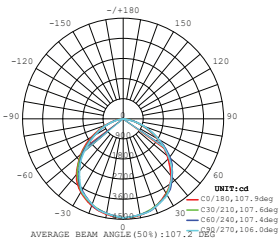

LUMINOUS INTENSITY DISTRIBUTION DIAGRAM