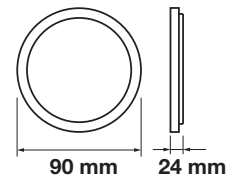

Body Type: Aluminium
Dimension: Ø90x24mm
Box Qty: 40 Pcs