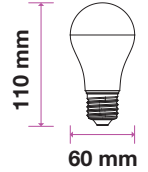

NEW

Thermoplastic Bulb

6.5W VT-2307

SKU: 2806 - 3000K WARM WHITE
SKU: 2807 - 4000K DAY WHITE
SKU: 2808 - 6400K WHITE

5 YEAR WARRANTY

SuperBRIGHT
160
LUMENS/W

EQ. WATTS: 75w
VOLTAGE/FREQUENCY: AC:220-240V, 50Hz
LUMINOUS FLUX: 1055lm
COMMERCIAL TYPE: A60

LED TYPE: SMD
CRI: >80
PF: >0.6
BASE: E27

BEAM ANGLE: 200°
BODY TYPE: Thermoplastic
DIMENSION: 65x134mm
BOX QTY: 100

NEW

Thermoplastic Bulb

9.5W VT-2310

SKU: 2809 - 3000K WARM WHITE
SKU: 2810 - 4000K DAY WHITE
SKU: 2811 - 6400K WHITE

5 YEAR WARRANTY

SuperBRIGHT
160
LUMENS/W

EQ. WATTS: 100w
VOLTAGE/FREQUENCY: AC:220-240V, 50Hz
LUMINOUS FLUX: 1521lm
COMMERCIAL TYPE: A60

LED TYPE: SMD
CRI: >80
PF: >0.6
BASE: E27

BEAM ANGLE: 200°
BODY TYPE: Thermoplastic
DIMENSION: 60x110mm
BOX QTY: 100

NEW

Thermoplastic Bulb

15W VT-2315

SKU: 2812 - 3000K WARM WHITE
SKU: 2813 - 4000K DAY WHITE
SKU: 2814 - 6400K WHITE

5 YEAR WARRANTY

SuperBRIGHT
160
LUMENS/W

EQ. WATTS: 150w
VOLTAGE/FREQUENCY: AC:220-240V, 50Hz
LUMINOUS FLUX: 2500lm
COMMERCIAL TYPE: A65

LED TYPE: SMD
CRI: >80
PF: >0.6
BASE: E27

BEAM ANGLE: 200°
BODY TYPE: Thermoplastic
DIMENSION: 60x121mm
BOX QTY: 100

NEW

Clear Filament Bulb

24W VT-2324

SKU: 2816 - 4000K DAY WHITE
SKU: 2817 - 6400K WHITE

5 YEAR WARRANTY

SuperBRIGHT
160
LUMENS/W

EQ. WATTS: 250w
VOLTAGE/FREQUENCY: AC:220-240V, 50Hz
LUMINOUS FLUX: 4000lm
COMMERCIAL TYPE: ED120

LED TYPE: Filament
CRI: >80
PF: >0.6
BASE: E27

BEAM ANGLE: 310°
BODY TYPE: Glass
DIMENSION: 120x300mm
BOX QTY: 20