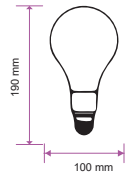

EQ. Watts:	25w
Voltage/Frequency:	AC:170-240V,50Hz
Luminous Flux:	250lm
Commercial Type:	G100

LED Type:	SMD
CRI:	>80
PF:	>0.5
Base:	E27

Beam Angle:	300°
Body Type:	Glass
Dimension:	Ø100x190mm
Box Qty:	20 Pcs