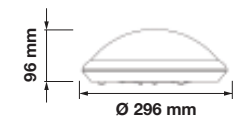

Dome Sensor Series

VT-8002C

SKU: 4966 3800230625816

Sensor Type:	Microwave
Color:	White
Detection Range:	360°
Voltage:	AC:220-240V,50/60Hz
Rated Load:	Max. 60W(E27)

Detection Distance:	1-8m(radius) adjustable
Body Type:	PC
IP Rating:	IP44
Dimension:	Ø296x96mm
Time Delay:	Min. 10sec±3sec,Max. 12min±1min
Box Qty:	5 Pcs