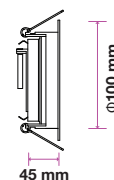

Fitting-Round-GU10

Model No	VT-781RD-SN
SKU:	3596
Base:	GU10
Material:	Aluminium+Ferrum
Shape:	Round
Color of Fixture:	Satin Nickel
Dimension:	100x45mm
Cutting Size:	90mm
EAN:	3800157607254
Box Qty:	100 Pcs