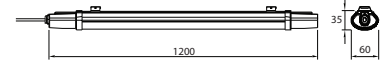

Voltage/Frequency:	AC:200-240V,50/60Hz
Luminous Flux:	3000lm
LED Type:	SMD2835
CRI:	>80

PF:	>0.9
Beam Angle:	120°
Body Type:	PC
On/Off:	>15,000

Life span:	20,000 Hours
Gross weight:	0.448 kg
Dimension:	1200x60x35mm
Box Qty:	20 Pcs