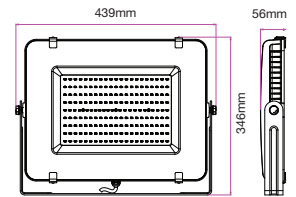

VT-206-G

SKU: 789 | 4000K DAY WHITE
SKU: 790 | 6400K WHITE

120
Lumen/W

WATTS	LUMENS	BOX QTY.
200w	24000	2 pcs

① METER WIRE