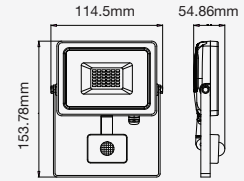

VT-10-S-B

NEW

SKU: 436 | 3000K WARM WHITE
SKU: 437 | 4000K DAY WHITE
SKU: 438 | 6400K WHITE

WATTS	LUMENS	BOX QTY.
10w	800	20 pcs