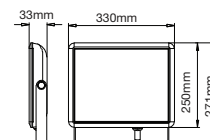

E Series-White Body

100W VT-40101W

SKU: 5967 - 3000K Warm White 3800157625609
SKU: 5968 - 4000K Day White 3800157625616
SKU: 5969 - 6500K White 3800157625623

Sensor Compatible:	Yes
Voltage/Frequency:	AC:220-240V,50/60Hz
Luminous Flux:	8500lm
Color of Fixture:	White
CRI:	>70
PF:	>0.9
IP Rating:	IP65
Beam Angle:	110°
Body Type:	Aluminium
Dimension:	330x271x33mm
Box Qty:	5 Pcs

IP65
RATING