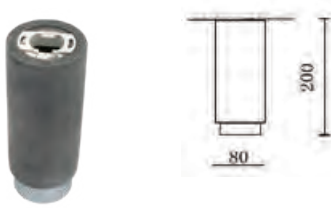

Fitting-Surface Metal-1XGU10

Model No	VT-865CHC
SKU:	3138
Base:	GU10
Material:	Gypsum with metal
Shape:	Round
Color of Fxture:	Grey+Chrome
Dimension:	ø200x80mm
Cutting Size:	N/A
EAN:	3800157635370
Box Qty:	9 pcs