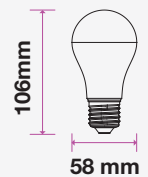

MODEL	WATTS	EQ.WATTS	LUMENS	BASE	SHAPE	BOX QTY.
VT-210	9w	60w	806	E27	A58	100 pcs

SKU: 228 | 3000K WARM WHITE
SKU: 229 | 4000K DAY WHITE
SKU: 230 | 6400K WHITE