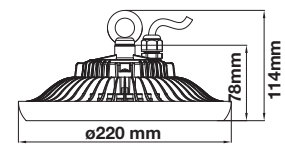

UFO-Highbay-120°

50w VT-9065-W

SKU: 5609 - 3000K Warm White

3800157626507

SKU: 5610 - 4000K Day White

3800157626514

SKU: 5611 - 6400K White

3800157626521

Sensor Compatible:	Yes
Voltage/Frequency:	AC:220-240V,50Hz
Luminous Flux:	4000lm
LED Type:	SMD
CRI:	>70
PF:	>0.9
Beam Angle:	120°
Body Type:	Die Cast Aluminium
IP Rating:	IP44
Dimension:	220x114mm
Box Qty:	8 Pcs

120° BEAM ANGLE