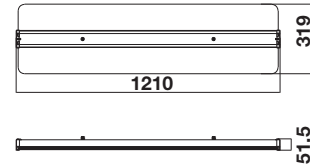

Emergency Pack: Available
Voltage/Frequency: AC:220-240V,50Hz
Luminous Flux: 3200lm
Beam Angle: 140°

LED Type: SMD
CRI: >80
PF: >0.9
Shape: Rectangle

Body Type: Aluminium+PC
Dimension: 1210x319mm
Box Qty: 4 Pcs

DRIVERS FOR BIG PANELS voltage: AC:220-240V,50/60Hz

  Watts: 45w SKU: 6019 Dimmable: Yes EAN: 3800157604017 Box Qty: 50 Pcs DIMMABLE	 Watts: 29w SKU: 6268 Dimmable: Yes EAN: 3800157614412 Box Qty: 20 Pcs DIMMABLE	 Watts: 29w SKU: 6271 Dimmable: No EAN: 3800157614443 Box Qty: 50 Pcs 5 YEAR WARRANTY FLICKER FREE	 Watts: 36w SKU: 6436 Dimmable: No EAN: 3800157629386 Box Qty: 20 Pcs 5 YEAR WARRANTY	 Watts: 45w SKU: 6450 Dimmable: No EAN: 3800157635677 Box Qty: 50 Pcs 5 YEAR WARRANTY
  Watts: 45w SKU: 6437 Dimmable: Yes EAN: 3800157630337 Box Qty: 20 Pcs 1-10V DIMMABLE	 Watts: 45w SKU: 6386 Dimmable: No EAN: 3800157624886 Box Qty: 50 Pcs 120 Lumen/W	 Watts: 45w SKU: 6427 Dimmable: No EAN: 3800157626996 Box Qty: 50 Pcs 5 YEAR WARRANTY 120 Lumen/W	 Watts: 45w SKU: 6270 Dimmable: No EAN: 3800157614436 Box Qty: 50 Pcs FLICKER FREE 5 YEAR WARRANTY 120 Lumen/W	 Watts: 72w SKU: 6328 Dimmable: No EAN: 3800157619592 Box Qty: 50 Pcs 5 YEAR WARRANTY