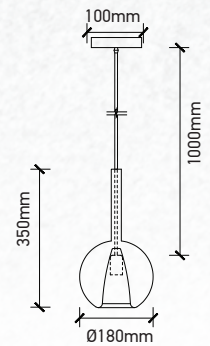

Double Glass-Amber-White

Model:	VT-7181-AW
SKU:	3878
EAN:	3800157620963
Size:	180x350x1000mm
Box Qty:	9Pcs
Material:	Glass+Metal