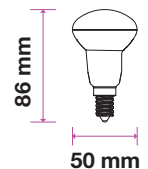

MODEL	WATTS	EQ.WATTS	LUMENS	BASE	SHAPE	BOX QTY.
VT-250	6w	40w	470	E14	R50	200 pcs
SKU: 138 | 3000K WARM WHITE SKU: 139 | 4000K DAY WHITE SKU: 140 | 6400K WHITE