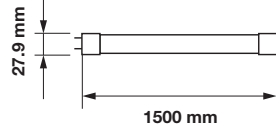

T8-Nano Plastic-150cm

22W VT-1577

SKU: 6265 - 3000K Warm White 3800157612159
SKU: 6309 - 4000K Day White 3800157617437
SKU: 6310 - 6400K White 3800157617444

Dummy Starter
Included

EQ. Watts:	58w
Voltage/Frequency:	AC:220-240V,50Hz
Luminous Flux:	2000lm
LED Type:	SMD
CRI:	>80

PF:	>0.5
Beam Angle:	160°
Body Type:	Nano Plastic
Holder:	G13
Instant start :	0-100% in < 1s

On/Off:	>15,000
Life span:	30,000 Hours
Gross weight:	283.4g
Dimension:	27.9x1500mm
Box Qty:	25 Pcs