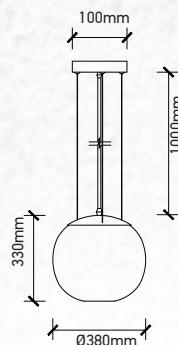

Model:	VT-7380
SKU:	3888
EAN:	3800157621069
Size:	Ø380x330x1000mm
Box Qty:	4Pcs
Material:	Glass

Amber Glass-Metal Series