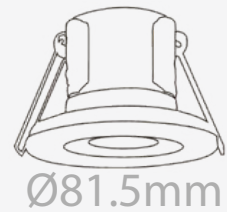

Cutting Size: Ø57mm

MODEL	WATTS	LUMENS	COLOR	BOX QTY.	SKU: 8197 | 3000K WARM WHITE
VT-885-N	5w	500	Nickel	20 pcs	SKU: 8198 | 4000K DAY WHITE SKU: 8199 | 6400K WHITE