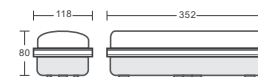

Exit Light - Bulkhead

VT-524-S-12 SKU: 838 - 6000K WHITE

Box Qty: 12pcs

Lumens: 190lm
IP Rating: IP65
Material: PC
Exit Lamp Type: Wall - Bulkhead
Battery: Ni-Cd 4.8V,900mAh
Recharging Time: 12 Hours
Stickers: 3 Stickers
Watts: 4w

Viewing Distance:
Test Button:
Legends:
Input Voltage:
Mode Of Operation:
Emergency Operation Time:
Lamp Type:

22 Meters From One side
Green Light Indicator Test Button
3 Way Legend Available
AC:220-240V,50/60Hz
Maintained
>3 Hours
30 SMD LEDs

12Hrs
CHARGING TIME