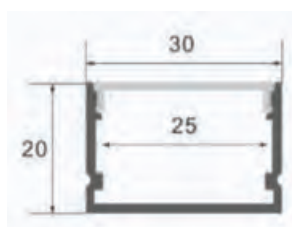

Lighting Flexibility

Elegant Lighting

Easy to Install

with 30 mm wide,
Perfect for double
row LED Strip

Aluminium Profiles-Milky

Model No: **VT-8118**

SKU: **3371**

Dimension: **2000x30x20mm**