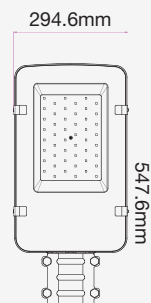

VT-30ST

SKU: 525 | 4000K DAY WHITE
SKU: 526 | 6400K WHITE

120
Lumen/W

WATTS	LUMENS	BOX QTY.
30w	3600	4 pcs

VT-50ST

SKU: 527 | 4000K DAY WHITE
SKU: 528 | 6400K WHITE

120
Lumen/W

WATTS	LUMENS	BOX QTY.
50w	6000	4 pcs

VT-100ST

SKU: 529 | 4000K DAY WHITE
SKU: 530 | 6400K WHITE

120
Lumen/W

WATTS	LUMENS	BOX QTY.
100w	12000	2 pcs

VT-150ST

SKU: 531 | 4000K DAY WHITE
SKU: 532 | 6400K WHITE

120
Lumen/W

WATTS	LUMENS	BOX QTY.
150w	18000	2 pcs