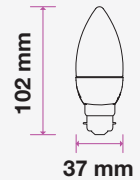

MODEL	WATTS	EQ.WATTS	LUMENS	BASE	SHAPE	BOX QTY.
VT-223	5.5w	40w	470	B22	Candle	192 pcs

SKU: 103 | 3000K WARM WHITE