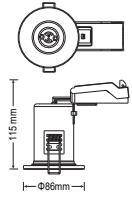

**30-60-90 MIN
Fire Rated**

Fire Rated Fitting-GU10

SKU: 3683 EAN: 3800157626880

Model:	VT-702-SN
Base:	GU10
Material:	Steel
Shape:	Round
Color of Fxture:	Satin Nickel
IP Rating:	IP65
Dimension:	Ø86mmx115mm
Cutting Size:	65mm
Box Qty:	40 Pcs