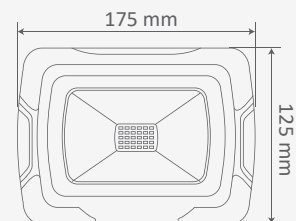

VT-10-R

SKU: 20038 | 4000K DAY WHITE
SKU:503 | 6400K WHITE

WATTS	LUMENS	BOX QTY.
10w	700	20 pcs