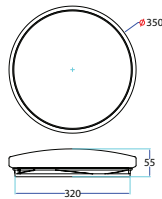

Sensor Compatible: **Yes**
Voltage/Frequency: **AC:175-265V,50/60Hz**
Luminous Flux: **1440lm**
IP Rating: **IP20**
CRI: **>80**
PF: **>0.5**

Beam Angle: **120°**
Color of Fixture: **White**
Body Type: **Plastic**
Shape: **Round**
Dimension: **Ø350x55mm**
Box Qty: **5 Pcs**

Smart Domelight-CCT Changeable by Switch

36w VT-8436-M

SKU: 7609 - 3IN1 3800157652247