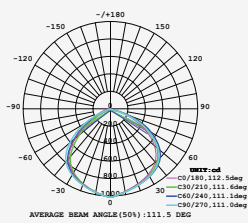

LUMINOUS INTENSITY DISTRIBUTION DIAGRAM