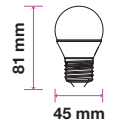

- RF Control 6-8M Range
- Switch on/off the light
- 16 steps dimming

DIMMABLE WITH REMOTE

LED Type:	SMD
CRI:	>80
PF:	>0.4
Base:	E27

Beam Angle:	180°
Body Type:	Thermoplastic
Dimension:	Ø45x81mm
Box Qty:	200pcs