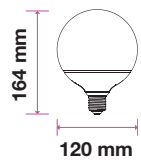

MODEL	WATTS	EQ.WATTS	LUMENS	BASE	SHAPE	BOX QTY.
VT-218	17w	100w	1521	E27	G120	20 pcs
SKU: 225	| 3000K WARM WHITE					
SKU: 226	| 4000K DAY WHITE					
SKU: 227	| 6400K WHITE