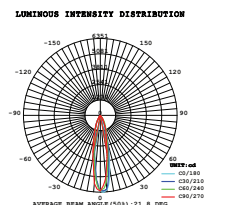

Sensor Compatible:	Yes	Beam Angle:	25°
Voltage/Frequency:	AC:100-240V,50/60Hz	Color of Fixture:	Black
Luminous Flux:	1800lm	Body Type:	Die Cast Aluminium
LED Type:	COB	Life span:	20,000 Hours
CRI:	>95	Dimension:	112x165x205mm
PF:	>0.9	Box Qty:	8 Pcs