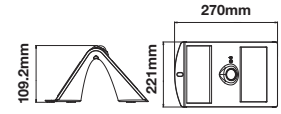

Solar Wall Light-IP65

7W VT-767-7-B

SKU: 8279 - 4000K Day White 3800157627962

Solar
Lights

PIR
MOTION
SENSOR

UV
PROTECTION

IP65
RATING