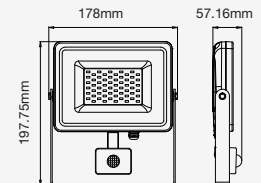

VT-30-S-W

SKU: 457 | 3000K WARM WHITE
SKU: 458 | 4000K DAY WHITE
SKU: 459 | 6400K WHITE

WATTS	LUMENS	BOX QTY.
30w	2400	20 pcs