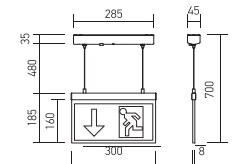

Emergency Operation Time:	>3 Hours
Battery:	Ni-Cd 4.8V,600mAh
Recharging Time:	12 Hours
Test Button:	Green Light Indicator Test Button
Stickers:	4 Stickers
Legends:	4 Way Legend Available
Mode Of Operation:	Maintained
Box Qty:	10 Pcs