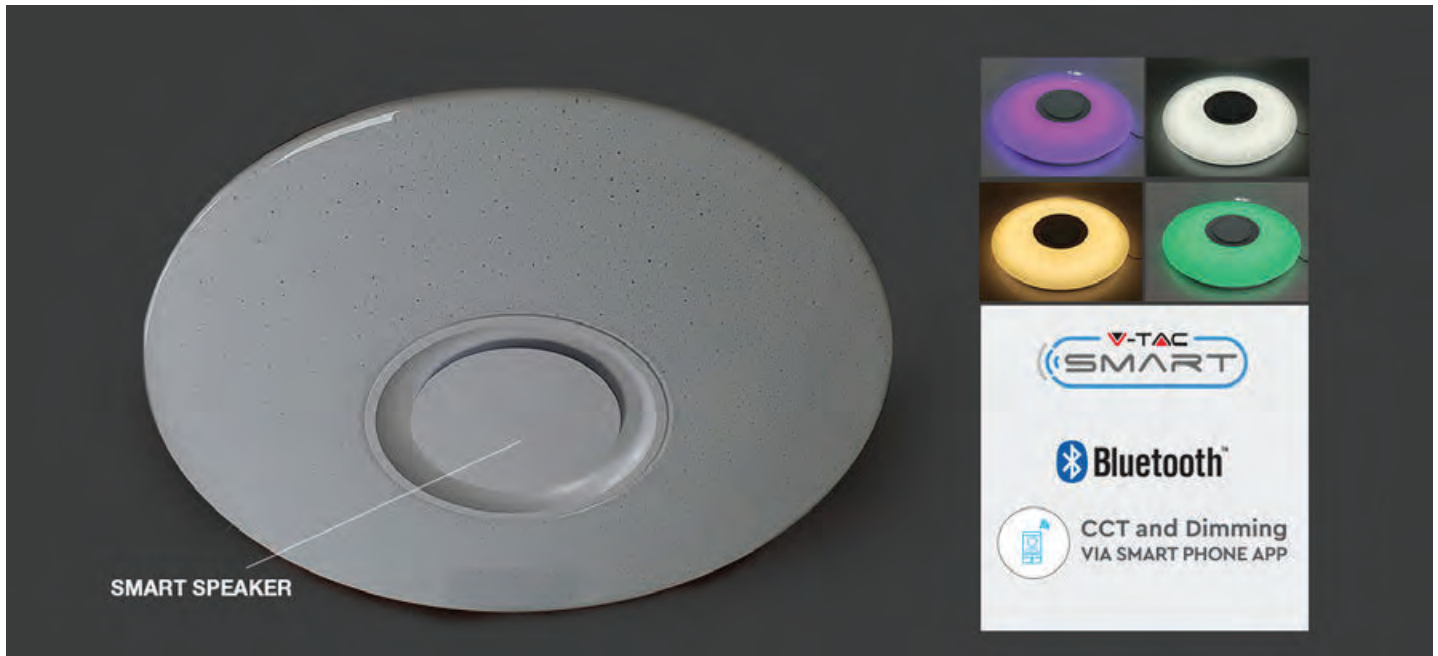

Smart Domelight-Speaker-CCT Changeable

36w VT-5500

SKU:1490- RGB+3IN1

3800157645386

Sensor Compatible:	N/A
Voltage/Frequency:	AC:200-240V,50/60Hz
Luminous Flux:	3400lm
IP Rating:	IP20
CRI:	>80
PF:	>0.9

Beam Angle:	180°
Color of Fixture:	White
Body Type:	PC
Shape:	Round
Dimension:	Ø500x65mm
Box Qty:	8 Pcs