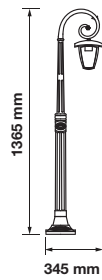

Stand Lamp

VT-737

SKU: 7060

3800157612630

Voltage: AC:220-240V,50Hz

Max.Watts: 60W

IP Rating: IP44

Holder: E27

Color of Fixture: Black

Body Type: Aluminium+Glass

Size: 345x1365mm

Box Qty: 1 Pcs