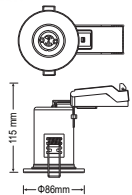

**IP65
RATING**