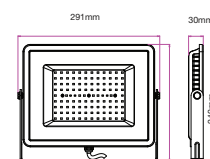

Slimline-White Body-White Wire

100W VT-49101W

SKU: 5972 - 6400K White 3800157626255

Sensor Compatible:	Yes
Voltage/Frequency:	AC:220-240V,50Hz
Luminous Flux:	8500lm
Color of Fixture:	White
CRI:	>70
PF:	>0.9
IP Rating:	IP65
Beam Angle:	100°
Body Type:	Die Cast Aluminium
Dimension:	291x240x30mm
Box Qty:	4 Pcs