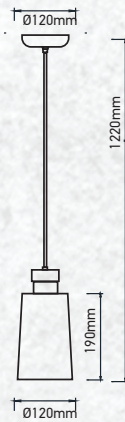

Pendant Light-White Lamp Shade

7W VT-7333-WH Built In LED

SKU: 3935 - 3000K Warm White 3800157628969
SKU: 3929 - 4000K Day White 3800157626576

Voltage/Frequency:	AC:220-240V,50Hz
Luminous Flux:	400lm
LED Type:	SMD
CRI:	>80
PF:	>0.5
Beam Angle:	120°
No. of LED:	14 pcs
Material :	Metal Finish
Unit GW :	1.4 Kg
Life Span:	30,000 Hours
Size :	Ø120xH190mm
Box Qty:	12Pcs