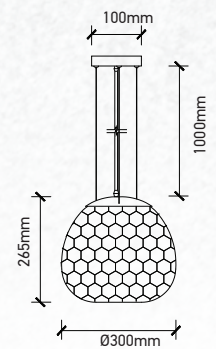

Designer Glass-Transparent

Model:	VT-7306
SKU:	3883
EAN:	3800157621014
Size:	Ø300x265x1000mm
Box Qty:	8Pcs
Material:	Glass