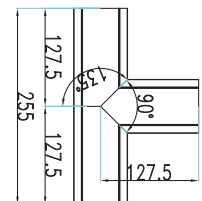

SILVER: SKU:392 | 4000K DAY WHITE
WHITE: SKU:391 | 4000K DAY WHITE

16W
VT-7-41-X