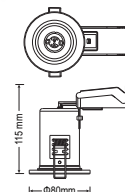

**30-60-90 MIN
Fire Rated**

Fire Rated Fitting-GU10

SKU: 3681 EAN: 3800157626866

Model:	VT-701-W
Base:	GU10
Material:	Steel
Shape:	Round
Color of Fxture:	White
IP Rating:	IP20
Dimension:	Ø80mmx115mm
Cutting Size:	65mm
Box Qty:	50 Pcs