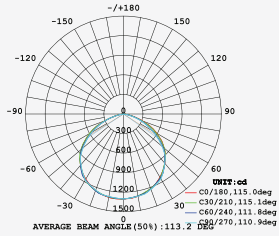

LUMINOUS INTENSITY DISTRIBUTION DIAGRAM

VT-30ST

SKU: 525 | 4000K DAY WHITE
SKU: 526 | 6400K WHITE

120
Lumen/W

WATTS	LUMENS	BOX QTY.
30w	3600	4 pcs