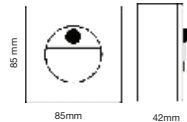

Beam Angle:	24°
Body Type:	Die Cast Aluminum
Color of Fixture:	White
Shape:	Round
Dimension:	Ø165x140mm
Cutting Size:	Ø115mm
Box Qty:	20 Pcs

Step Light With Sensor
3W VT-8035

SKU: 5570 - 4000K Day White 3800157617291