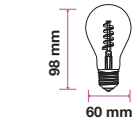

Amber Cover -LED Filament Bulbs

4W VT-2154

SKU: 7335 - 2200K Warm White 3800157625197

EQ. Watts:	40w
Voltage/Frequency:	AC:220-240V,50Hz
Luminous Flux:	360lm
Commercial Type:	A60

LED Type:	Filament
CRI:	>80
PF:	>0.5
Base:	E27

Beam Angle:	300°
Body Type:	Glass
Dimension:	60x98mm
Box Qty:	50 Pcs