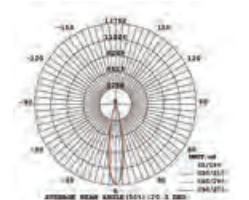

5 YEAR
WARRANTY*