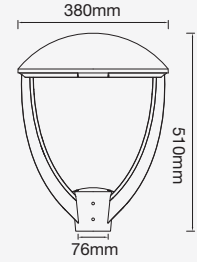

Garden Light

VT-55-1

SKU: 782 | 4000K DAY WHITE

WATTS	LUMENS	WEIGHT	BOX QTY.
50w	6500	8.36	1 pcs

130
Lumen/W