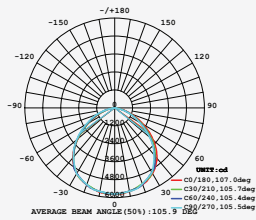

LUMINOUS INTENSITY DISTRIBUTION DIAGRAM