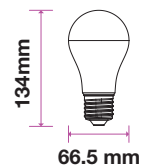

LED PLASTIC BULBS

A65 | A80

5 YEAR
WARRANTY*

MODEL	WATTS	EQ.WATTS	LUMENS	BASE	SHAPE	BOX QTY.
VT-215	15w	85w	1250	E27	A65	100 pcs
SKU: 159 | 3000K WARM WHITE SKU: 160 | 4000K DAY WHITE SKU: 161 | 6400K WHITE						

MODEL	WATTS	EQ.WATTS	LUMENS	BASE	SHAPE	BOX QTY.
VT-217	17w	100w	1521	E27	A65	100 pcs
SKU: 162 | 3000K WARM WHITE SKU: 163 | 4000K DAY WHITE SKU: 164 | 6400K WHITE						

MODEL	WATTS	EQ.WATTS	LUMENS	BASE	SHAPE	BOX QTY.
VT-298	18w	125w	2000	E27	A80	100 pcs
SKU: 126 | 3000K WARM WHITE SKU: 127 | 4000K DAY WHITE SKU: 128 | 6400K WHITE						

MODEL	WATTS	EQ.WATTS	LUMENS	BASE	SHAPE	BOX QTY.
VT-233	20w	150w	2452	E27	A80	50 pcs
SKU: 237 | 3000K WARM WHITE SKU: 238 | 4000K DAY WHITE SKU: 239 | 6400K WHITE