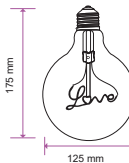

EQ. Watts:	30w
Voltage/Frequency:	AC:220-240V, 50Hz
Luminous Flux:	70lm
Commercial Type:	G125

LED Type:	Filament
CRI:	>80
PF:	>0.45
Base:	E27

Beam Angle:	300°
Body Type:	Glass
Dimension:	Ø125x175mm
Box Qty:	50 Pcs