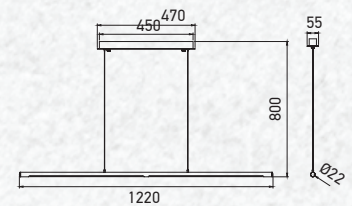

Designer Sleek Pendant-Chrome

18w VT-7018

Built In LED

SKU: 3890 - 4000K Day White

3800157621083

Voltage/Frequency:	AC:220-240V,50Hz
Luminous Flux:	1350lm
LED Type:	SMD
CRI:	>80
PF:	>0.8
Beam Angle:	120°

No. of LED:	90 pcs
Material :	Stainless Steel+Metal+PMMA
Unit GW :	1.38 Kg
Life Span:	20,000 Hours
Size :	940x55x800mm
Box Qty:	12Pcs