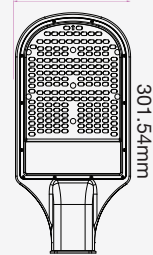

VT-31ST

SKU: 537 | 4000K DAY WHITE

SKU: 538 | 6400K WHITE

WATTS	LUMENS	BOX QTY.
30w	3000	4 pcs

130mm