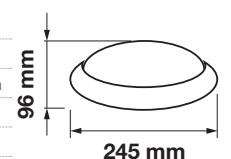

SKU: 5056 - 4500K Day White

3800157603980

Sensor Compatible:	Yes
Voltage/Frequency:	AC:220-240V,50/60Hz
Luminous Flux:	840lm
IP Rating:	IP54
CRI:	>70
PF:	>0.5

Beam Angle:	120°
Color of Fixture:	Black
Body Type:	Plastic CLAD Aluminium
Shape:	Oval
Dimension:	Ø245x96mm
Box Qty:	10 Pcs