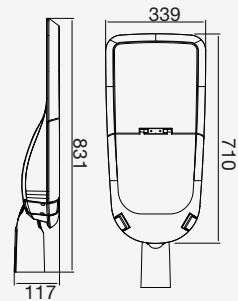

VT-160ST

SKU: 543 | 4000K DAY WHITE

WATTS	LUMENS	BOX QTY.
160w	20800	1 pcs

Available with

SKU: 548