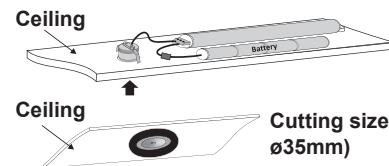

Material:	Poly Carbonate & Aluminium
Moured:	Ceiling Recessed
Life Time Of Battery:	2 Years
Light Output (Emergency):	140lm
Lamp Protection:	Over Charge And Discharge Protection
Led Indicator:	Green Light Indicator Test Button
Charging Current:	90mA
Convert Voltage:	AC:155V
Discharging Current:	300mA
Discharge Duration:	3 Hours
Spec Of Battery:	3.6V 1800mAh Ni-cd Battery
Packing:	38.5x22x25mm
IP Rating:	IP20
Mode Of Operation:	Non Maintained
Box Qty:	20 Pcs

Emergency-Twin Spotlight

6w VT-526-IP65

SKU: 80981 - 6000K White 3800157623148