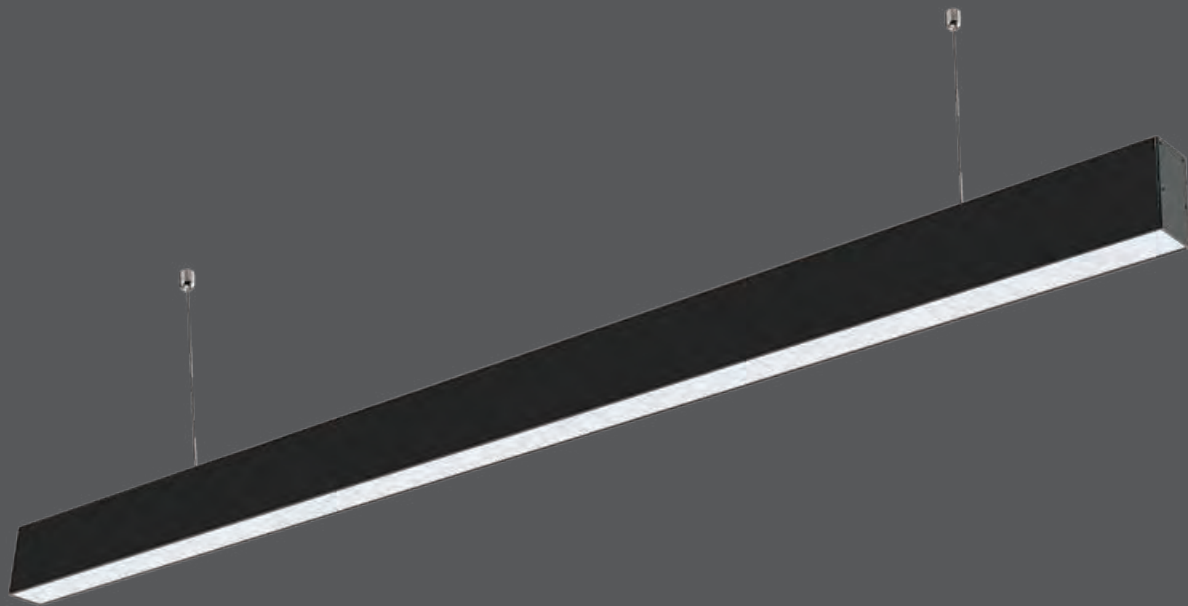

Up & Down Linear Hanging Lights

Continuous suspended upward & downward lighting with a broad 160mm width for a wider scope; modern tech reflectors to distribute just the right amount of light; available in Silver & White

Up & Down Linear Hanging Lights (Slim)

Continuous suspended up & down lighting with a 75mm body; available in Black, Silver, and White

Linear Hanging Lights (Non-Dimmable)

Continuous suspended downward lighting with a narrow 35mm body for a leaner scope; competitively priced for professional task lighting in commercial areas; available in Black, Silver, & White

Linear Hanging Lights (Dimmable)

Dimmable suspended downward lighting with a 50mm body for narrower aisles; continuous up to 12m; available in Silver & White

LED Recessed Linear (Linkable)

Recessed version of our continuous downward linear lighting with a 70mm body; available in Silver & White

LED Recessed Linear (Linkable)

A broader version of our recessed linear lighting at 90mm width; continuous up to 12 metres; available in White

EASY TOGGLE SWITCH

EASY ACCESS FOR
COLOR CHANGING
WITH BUTTON