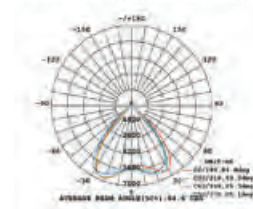

LUMINOUS INTENSITY DISTRIBUTION DIAGRAM

1-10V DIMMABLE

IP65 RATING