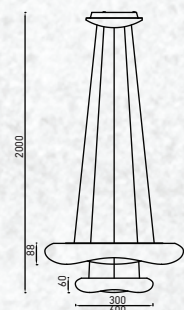

**COLOR
CHANGING
WITH REMOTE**

Designer Series Pendant-Color Changing

68W VT-7608

SKU: 3965 -3IN1

3800157636599

Voltage/Frequency: AC:220-240V,50Hz

Luminous Flux: 6000lm

LED Type: SMD

CRI: >80

PF: >0.9

Beam Angle: 120°

No. of LED: 624 pcs

Material : PC

Unit GW : 6.50 kgs

Life Span: 30,000 Hours

Size : 600x300x2000mm

Box Qty: 1Pcs