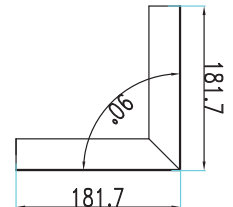

SILVER: SKU:390 | 4000K DAY WHITE
WHITE: SKU:389 | 4000K DAY WHITE

14W
VT-7-41-T