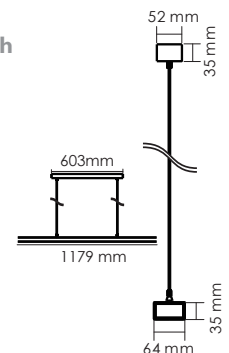

WATTS   LUMENS
UP 30w   **UP-3300**
DOWN 30w   **DOWN-3300**

SIZE
1179x64x35mm

BOX QTY.
8 pcs