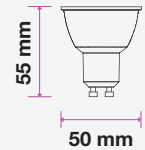

LED SPOTLIGHTS
MR16 | GU10

5 YEAR
WARRANTY*

MODEL	WATTS	EQ.WATTS	LUMENS	BASE	BOX QTY.
VT-249	6w	50w	500	GU10	200 pcs
SKU: 20026 | 3000K WARM WHITE					
SKU: 20027 | 4000K DAY WHITE					
SKU: 20028 | 6400K WHITE					

MODEL	WATTS	EQ.WATTS	LUMENS	BASE	BOX QTY.
VT-257	6.5w	55w	450	GU5.3	200 pcs
SKU: 204 | 3000K WARM WHITE					
SKU: 205 | 4000K DAY WHITE					
SKU: 206 | 6400K WHITE					

MODEL	WATTS	EQ.WATTS	LUMENS	BASE	BOX QTY.
VT-267	6.5w	40w	450	GU5.3	200 pcs
SKU: 207 | 3000K WARM WHITE					
SKU: 208 | 4000K DAY WHITE					
SKU: 209 | 6400K WHITE					

MODEL	WATTS	EQ.WATTS	LUMENS	BASE	BOX QTY.
VT-247	6.5w	60w	480	GU10	200 pcs
SKU: 192 | 3000K WARM WHITE					
SKU: 193 | 4000K DAY WHITE					
SKU: 194 | 6400K WHITE