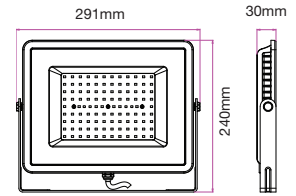

VT-106-G

SKU: 770 | 4000K DAY WHITE
SKU: 771 | 6400K WHITE

120
Lumen/W

WATTS	LUMENS	BOX QTY.
100w	12000	4 pcs

① METER WIRE