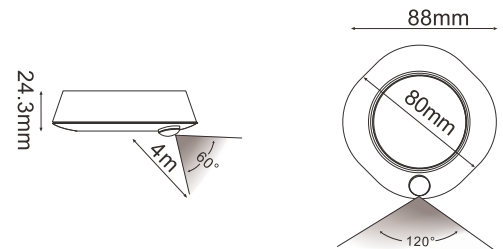

(When light intensity is more than 10 lx, light keep off even though people in. Less than 10 lx, PIR Sensor works)

LED CABINET LIGHT

Enjoy the convenience of V-TAC's new LED cabinet lights with built-in PIR sensor. Ideal for wardrobes, bookshelves, drawers, and tool cabinets. Fully powered by batteries, designed for a neat installation.

- Easy to mount
- Automatic sensing
- Uses battery instead of power supply, no wires
- Ideal for wardrobes, bookcases, cupboards, and more...

2 YEAR
WARRANTY*

VT-80

SKU: 813 | 4000K DAY WHITE

WATTS	LUMENS	BOX QTY.
1.5w	80	50 pcs

3xAAA (Battery not included)

VT-81

SKU: 814 | 4000K DAY WHITE

WATTS	LUMENS	BOX QTY.
1.5w	135	50 pcs

4xAA (Battery not included)