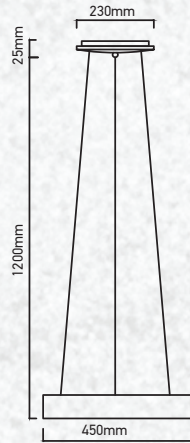

Pendant Light-White

20w VT-25-1-W Built In LED

SKU: 3992 -3000K Warm White 3800157638777

Voltage/Frequency:	AC:220-240V,50Hz
Luminous Flux:	1500lm
LED Type:	SMD
CRI:	>80
PF:	>0.9
Beam Angle:	120°
No. of LED:	140 pcs
Material :	Iron+Acrylic
Unit GW :	3.2 Kg
Life Span:	30,000 Hours
Size :	450mm
Box Qty:	1Pcs