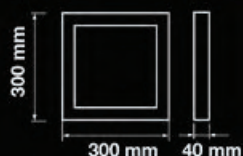

Linkable Up to 60 Units