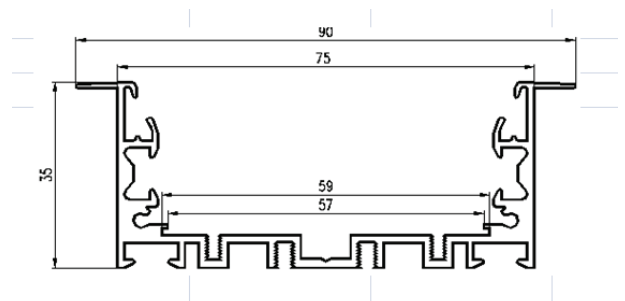

LINKABLE
UP TO 12 METERS TOGETHER

LED RECESSED LINEAR

Our new range of linear lights are also available for recessed installation, complete with necessary accessories for a seamless & continuous lighting system. Perfect replacement for traditional and inefficient linear lighting fixtures with the efficient LED provided by Samsung.

- **30,000 hrs Lifespan**
- **AC:200-240V,50/60Hz**
- **Linkable with connectors**
- **Aluminum Body**

5 YEAR
WARRANTY*

WHITE VT-7-42-W

SKU:382 | 4000K DAY WHITE

WATTS	LUMENS	SIZE
40w	4000	1211x90x35mm