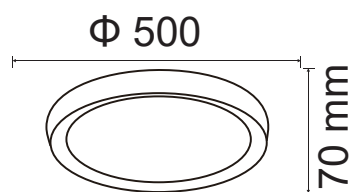

Domelight-Remote Control-CCT Changeable

65w VT-8502

SKU:1475-3IN1

3800157643566

Sensor Compatible:	Yes
Voltage/Frequency:	AC:200-240V,50/60Hz
Luminous Flux:	3500lm
IP Rating:	IP20
CRI:	>80
PF:	>0.6

Beam Angle:	180°
Color of Fixture:	White
Body Type:	PC+Metal
Shape:	Round
Dimension:	D:500x70mm
Box Qty:	6 Pcs

DIMMABLE
WITH REMOTE

CCT CHANGING
With Remote Control