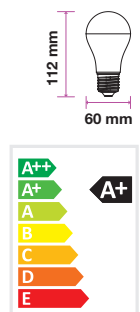

EQ. Watts: 60w
 Voltage/Frequency: AC:220-240V,50Hz
 Luminous Flux: 806lm
 Commercial Type: A60

LED Type: SMD
 CRI: >80
 PF: >0.5
 Base: E27

Beam Angle: 200°
 Body Type: ThermoPlastic
 Dimension: 60x112mm
 Box Qty: 25 Pcs