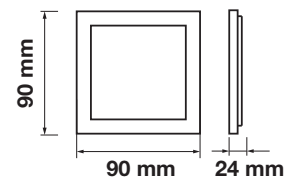

Body Type: Aluminium
Dimension: 90x90x24mm
Box Qty: 40 Pcs