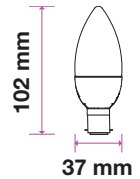

MODEL	WATTS	EQ.WATTS	LUMENS	BASE	SHAPE	BOX QTY.
VT-299D	5.5w	40w	470	B15	Candle	200 pcs

SKU: 861 | 3000K WARM WHITE