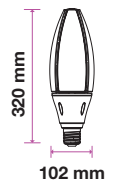

MODEL	WATTS	LUMENS	BASE	BOX QTY.
VT-260	60w	4800	E40	20 pcs

- SKU: 186 | 3000K WARM WHITE
- SKU: 187 | 4000K DAY WHITE
- SKU: 188 | 6400K WHITE