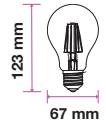

EQ. Watts: **60w**
 Voltage/Frequency: **AC:220-240V,50Hz**
 Luminous Flux: **800lm**
 Commercial Type: **A67**

LED Type: **Filament**
 CRI: **>80**
 PF: **>0.5**
 Base: **E27**

Beam Angle: **300°**
 Body Type: **Glass**
 Dimension: **67x123mm**
 Box Qty: **100 Pcs**