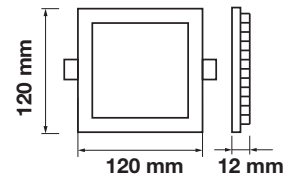

Premium Series-Square

6W VT-6075Q

SKU: 4863 - 3000K Warm White 3800230629845
SKU: 4864 - 4000K Day White 3800230629852
SKU: 4865 - 6400K White 3800230629869

Emergency Pack: **Available**
Voltage/Frequency: **AC:85-265V,50/60Hz**
Luminous Flux: **420lm**
Beam Angle: **120°**

LED Type: **SMD**
CRI: **>80**
PF: **>0.7**
Shape: **Square**

Cutting Size:
110mm

Body Type: **Aluminium**
Dimension: **120x120x12mm**
Box Qty: **40 Pcs**