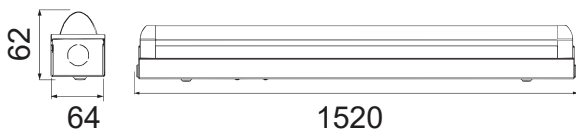

MODEL	WATTS	LUMENS	WEIGHT-KG	BOX QTY.
VT-8-80	80w	8600	2.07	10 pcs

SKU: 757 | 4000K DAY WHITE