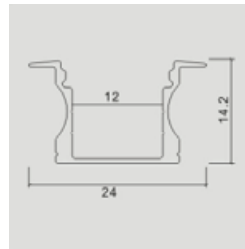

Aluminium Profiles-Milky

Model No:	VT-8107
SKU:	3351
Dimension:	2000x23x15.5mm
Color of Fixture:	Milky
EAN:	3800157636797
Box Qty.	120 Pcs