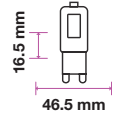

Capsules-G9

2.5W VT-1946

SKU: 4466 - 3000K Warm White 3800157609005
SKU: 4467 - 4000K Day White 3800157609012
SKU: 4468 - 6400K White 3800157609029

EQ. Watts: 25w
Voltage/Frequency: AC:220-240V,50Hz
Luminous Flux: 200lm
LED Type: SMD

CRI: >80
PF: >0.4
Base: G9
Beam Angle: 300°

Body Type: Plastic
Dimension: 16.5x46.5mm
Box Qty: 400 Pcs