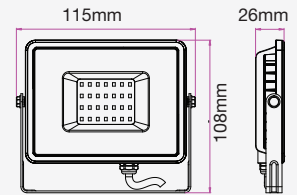

VT-10-1-B

SKU: 947 | 6400K WHITE

WATTS	LUMENS	BOX QTY.
10w	800	20 pcs