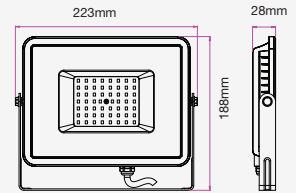

VT-56-W

SKU: 762 | 4000K DAY WHITE
SKU: 763 | 6400K WHITE

120
Lumen/W

WATTS	LUMENS	BOX QTY.
50w	6000	8 pcs