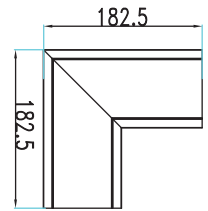

: SKU:395 | 4000K DAY WHITE

10W
VT-7-42-LN