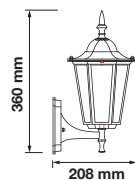

Wall Lamp
VT-749-W

SKU: 7067

3800157616201

Voltage:	AC:220-240V,50Hz
Max.Watts:	40W
IP Rating:	IP44
Holder:	E27
Color of Fixture:	Matt White
Body Type:	Aluminium+Glass
Size:	208x360x170mm
Box Qty:	10 Pcs