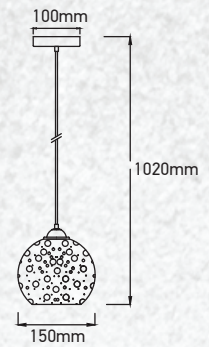

Model:	VT-7152
SKU:	40111
EAN:	3800157640619
Size:	ø150x100x1020mm
Box Qty:	8Pcs
Material:	Glass

3D Glass-Black Canopy