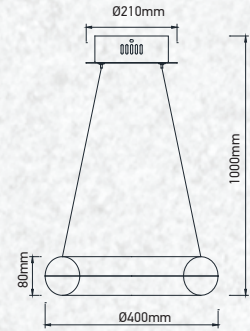

Chandelier Series

40w VT-40-1

Built In LED

SKU: 3874 - 3000K Warm White

3800157620888

Voltage/Frequency: AC:100-240V,50Hz

Luminous Flux: 2800lm

LED Type: SMD

CRI: >80

PF: >0.9

Beam Angle: 120°

No. of LED: 240 pcs

Material : Steel+PC

Unit GW : 3.90 Kg

Life Span: 20,000 Hours

Size : 400X210X1000mm

Box Qty: 1Pcs

Chandelier-3 Step

70w VT-70-3D

Built In LED

SKU: 3904 - 3000K Warm White
SKU: 3905 - 4000K Day White

3800157624633
3800157624640

Voltage/Frequency: AC:100-240V,50Hz

Luminous Flux: 4900lm

LED Type: SMD

CRI: >80

PF: >0.9

Beam Angle: 120°

No. of LED: 360 pcs

Material : Acrylic+Aluminium

Unit GW : 3.50 Kg

Life Span: 20,000 Hours

Size : 600x600x1200mm

Box Qty: 1Pcs