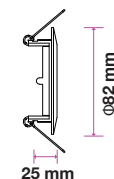

Fitting-Round-GU10

Model No	VT-779-WH-RD
SKU:	3587
Base:	GU10
Material:	Zinc Alloy
Shape:	Round
Color of Fixture:	White
Dimension:	82x25mm
Cutting Size:	74mm
EAN:	3800157607162
Box Qty:	100 Pcs