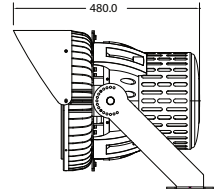

VT-501D

SKU: 493 | 5000K WHITE

WATTS	LUMENS	BEAM ANGLE	BOX QTY.
500w	67500	110°	1 pcs