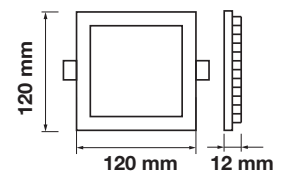

LED MINI PANELS

Square Premium Series Panel

V-TAC's efficient & trendy Premium Series Mini Panels are now upgraded with premium-quality Samsung LED chips for an even better lighting output and performance. Built with the most stable drivers in the market, have low maintenance panels without the flashes and the flickers. These square, slim & modern panels are ideal for residential, office, or commercial indoor lighting.

- **SMD LED Type**
- **30,000 hrs Lifespan**
- **120° Beam Angle**
- **AC:85-265V,50/60Hz**
- **CRI: >80**
- **Aluminium Body**

5 YEAR WARRANTY*

SKU: 703 | 3000K WARM WHITE
SKU: 704 | 4000K DAY WHITE
SKU: 705 | 6400K WHITE

MODEL	WATTS	LUMENS	BOX QTY.
VT-606SQ	6w	420	40 pcs

Cutting Size: 110x110mm

SKU: 709 | 3000K WARM WHITE
SKU: 710 | 4000K DAY WHITE
SKU: 711 | 6400K WHITE

MODEL	WATTS	LUMENS	BOX QTY.
VT-612SQ	12w	1000	20 pcs