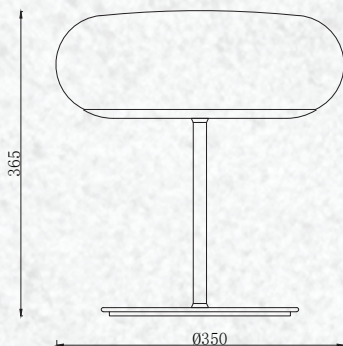

Beam Angle: 120°

No. of LED: 132 pcs

Material: PC + Iron

Unit GW: 5.5 kgs

Life Span: 30,000 Hours

Size: ø350x365mm

Box Qty: 1Pcs

TOUCH
DIMMING