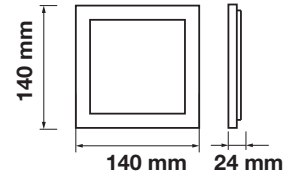

Body Type: **Aluminium**
Dimension: **140x140x24mm**
Box Qty: **40 Pcs**