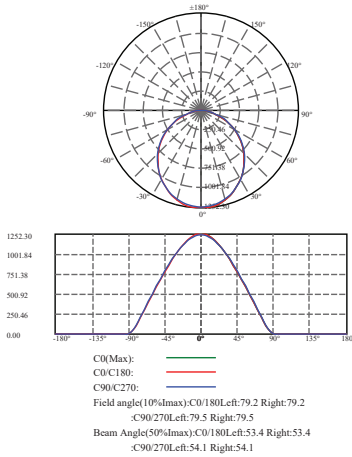

8W
VT-7-41-L

SILVER: SKU:386 | 4000K DAY WHITE
WHITE: SKU:385 | 4000K DAY WHITE

10W
VT-7-41-LN

SILVER: SKU:388 | 4000K DAY WHITE
WHITE: SKU:387 | 4000K DAY WHITE

12W
VT-7-41-LW

SILVER: SKU:390 | 4000K DAY WHITE
WHITE: SKU:389 | 4000K DAY WHITE

14W
VT-7-41-T

SILVER: SKU:392 | 4000K DAY WHITE
WHITE: SKU:391 | 4000K DAY WHITE

16W
VT-7-41-X

SILVER: SKU:394 | 4000K DAY WHITE
WHITE: SKU:393 | 4000K DAY WHITE