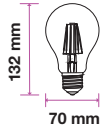

Filament-ST64-E27