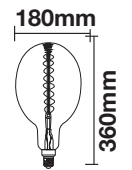

SpecialBulbs

Filament-BF180-E27

8W VT-2168D

SKU: 7463 - 2000K Warm White 3800157637381

EQ. Watts:	40w
Voltage/Frequency:	AC:220-240V,50Hz
Luminous Flux:	500lm
Commercial Type:	BF180

LED Type:	Filament
CRI:	>80
PF:	>0.5
Base:	E27

Beam Angle:	340°
Body Type:	Glass
Dimension:	180x360mm
Box Qty:	6 Pcs