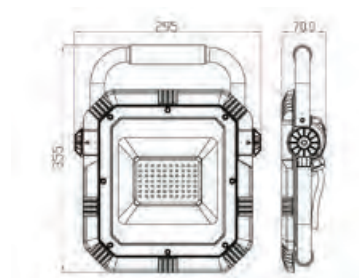

VT-51

SKU: 945 | 4000K DAY WHITE
SKU: 946 | 6400K WHITE

WATTS	LUMENS	BOX QTY.
50w	4000	8 pcs