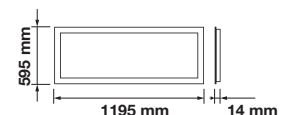

LED BACKLIT PANEL

Evolution Panels Series

This 25w LED panel delivers 4000 lumens through its impressive 160 lm/w rating. With the flexibility to be installed recessed or surface-mounted, it is sure to be one of the best preferred panels in the market.

- **SMD LED Type**
- **20,000 hrs Lifespan**
- **120° Beam Angle**
- **AC:200-240V,50/60Hz**
- **CRI: >80**
- **FE+PS**

SKU: 6600 | 3000K WARM WHITE
SKU: 6601 | 4000K DAY WHITE
SKU: 6602 | 6400K WHITE

MODEL	WATTS	LUMENS	BOX QTY.
VT-6125	25W	4000	1 pcs

LED BIG PANELS

Rectangle Panels-120x60

- **SMD LED Type**
- **20,000 hrs Lifespan**
- **120° Beam Angle**
- **AC:220-240V,50Hz**
- **CRI: >80**
- **Aluminum+ PMMA+PP**
- **Flicker Free**

SKU: 748 | 4000K DAY WHITE
SKU: 749 | 6400K WHITE

MODEL	WATTS	LUMENS	BOX QTY.
VT-646	45w	5400	2 pcs