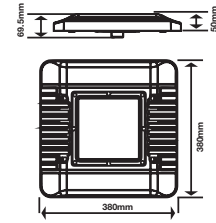

MODEL	WATTS	LUMENS	BEAM ANGLE	BOX QTY.
VT-9-155	150w	18000	110°	2 pcs

SKU: 572 | 4000K DAY WHITE
SKU: 573 | 6400K WHITE