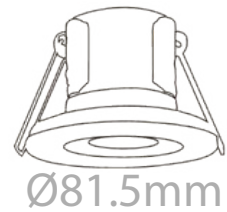

30-60-90 MIN
Fire Rated

QUICK
CONNECTOR

DIMMABLE
LIGHT CONTROL

MODEL	WATTS	LUMENS	COLOR	BOX QTY.	SKU: 8874 | 3000K WARM WHITE
VT-885-C	5w	500	Chrome	20 pcs	SKU: 8875 | 4000K DAY WHITE SKU: 8876 | 6400K WHITE