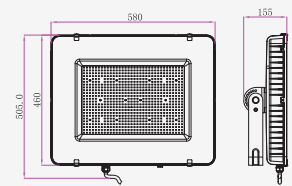

① METER WIRE

LUMINOUS INTENSITY DISTRIBUTION DIAGRAM

VT-505

SKU: 966 | 4000K DAY WHITE
 SKU: 967 | 6400K WHITE

WATTS	LUMENS	BOX QTY.
500w	60000	1 pcs

120
 Lumen/W

① METER WIRE

LUMINOUS INTENSITY DISTRIBUTION DIAGRAM