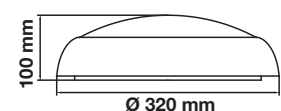

MODEL	WATTS	LUMENS	BOX QTY.
VT-19	17w	1400	10 pcs

SKU: 812 | 4000K DAY WHITE