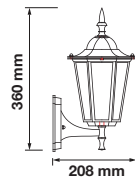

Wall Lamp
VT-749-B

SKU: 7066

3800157616195

Voltage:	AC:220-240V,50Hz
Max.Watts:	40W
IP Rating:	IP44
Holder:	E27
Color of Fixture:	Matt Black
Body Type:	Aluminium+Glass
Size:	208x360x170mm
Box Qty:	10 Pcs