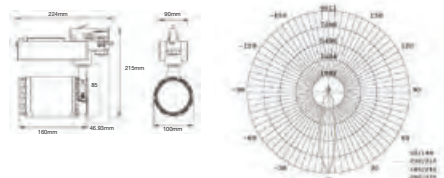

Tracklights-Black-White Body
35w VT-4537

SKU: 1338 - 3000K Warm White 3800157620666
SKU: 1339 - 4000K Day White 3800157620673
SKU: 1340 - 6000K White 3800157620680

5 YEAR WARRANTY

Sensor Compatible:	Yes	Beam Angle:	24°
Voltage/Frequency:	AC:220-240V,50/60Hz	Color of Fixture:	Black+White
Luminous Flux:	2850lm	Body Type:	Aluminium
LED Type:	COB	Life span:	30,000 Hours
CRI:	>80	Dimension:	224x100x215mm
PF:	>0.9	Box Qty:	10 Pcs

Tracklights-White Body
15w VT-4615W

SKU: 1300 - 6400K White 3800157619875