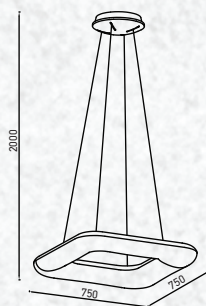

Designer Series Pendant-Color Changing

80W VT-7751

SKU: 3964 -3IN1

3800157636582

Voltage/Frequency: AC:220-240V,50Hz

Luminous Flux: 6600lm

LED Type: SMD

CRI: >80

PF: >0.9

Beam Angle: 120°

No. of LED: 768 pcs

Material : PC

Unit GW : 7.00 kgs

Life Span: 30,000 Hours

Size : 750x750x2000mm

Box Qty: 1Pcs

**COLOR
CHANGING
WITH REMOTE**

Designer Series Pendant-Color Changing

60W VT-7606

SKU: 3961 -3IN1

3800157636551

Voltage/Frequency: AC:220-240V,50Hz

Luminous Flux: 5400lm

LED Type: SMD

CRI: >80

PF: >0.9

Beam Angle: 120°

No. of LED: 604 pcs

Material : PC

Unit GW : 7.5 kgs

Life Span: 30,000 Hours

Size : 600x300x2000mm

Box Qty: 1Pcs