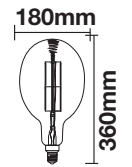

SpecialBulbs

Filament-BF180-E27

8W VT-2178D

SKU: 7464 - 2000K Warm White 3800157637398

EQ. Watts:	50w
Voltage/Frequency:	AC:220-240V,50Hz
Luminous Flux:	600lm
Commercial Type:	BF180

LED Type:	Filament
CRI:	>80
PF:	>0.5
Base:	E27

Beam Angle:	340°
Body Type:	Glass
Dimension:	180x360mm
Box Qty:	6 Pcs