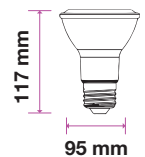

MODEL	WATTS	EQ.WATTS	LUMENS	BASE	SHAPE	BOX QTY.
VT-230	11w	95w	825	E27	PAR30	30 pcs

- SKU: 153 | 3000K WARM WHITE
- SKU: 154 | 4000K DAY WHITE
- SKU: 155 | 6400K WHITE