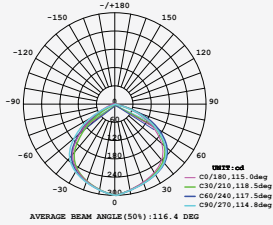

LUMINOUS INTENSITY DISTRIBUTION DIAGRAM