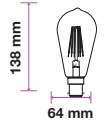

LED Type:	Filament
CRI:	>80
PF:	>0.5
Base:	B22

Beam Angle:	300°
Body Type:	Glass
Dimension:	64x138mm
Box Qty:	100 Pcs

Amber Cover -Filament-ST64-B22

4W VT-2145D

SKU: 7420 - 2200K Warm White 3800157633086

EQ. Watts:	25w
Voltage/Frequency:	AC:220-240V,50Hz
Luminous Flux:	350lm
Commercial Type:	ST64