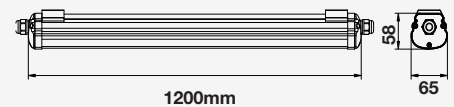

MODEL	WATTS	LUMENS	ON/OFF	BODY TYPE	PF	WEIGHT-KG	BOX QTY.
VT-1532	32w	5120	15000	PC+ABS	>0.9	1.1 kg	12 pcs

SKU: 6483 - 4500K DAY WHITE
SKU: 6484 - 6400K WHITE