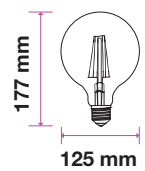

LED AMBER FILAMENT

G95 | G125 | ST64

V-TAC's decorative Amber Filament Lamp range is devised with the latest technology to provide the warm look and feel of conventional filament bulbs.

- 20,000 hrs Lifespan
- 300° Beam Angle
- AC:220-240V,50Hz
- CRI: >80

3 YEAR
WARRANTY*

MODEL	WATTS	EQ.WATTS	LUMENS	BASE	SHAPE	BOX QTY.
VT-297	6w	55w	725	E27	G125	20 pcs

SKU: 291 | 2200K WARM WHITE

MODEL	WATTS	EQ.WATTS	LUMENS	BASE	SHAPE	BOX QTY.
VT-276	6w	55w	725	E27	ST64	50 pcs

SKU: 290 | 2200K WARM WHITE