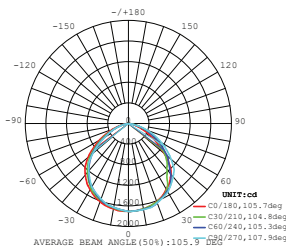

WORK FLOODLIGHT

Heavy-duty, reliable LED work floodlight — V-TAC's LED Work Light is designed with dual voltage AC:85-265V and comes with 3-metre wire. Built with EU plug for direct connection, with adjustable stand and carry handle. Suitable for garages, workshops, basements, car repair shops and more.

- Input AC:85-265V,50Hz
- CRI >80
- PF >0.9
- 30,000 Life Hours
- 100° Beam Angle
- Material Die cast aluminium
- EU Plug with 3 Meter wire length

LUMINOUS INTENSITY DISTRIBUTION DIAGRAM