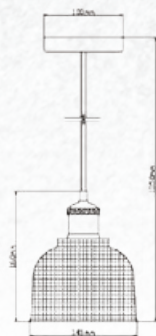

Red Glass-Metal Series

Model:	VT-7150-RG
SKU:	3731
EAN:	3800157611046
Size:	145x160x1050mm
Box Qty:	12Pcs
Material:	Glass+Metal