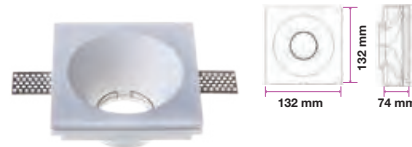

Fitting-Square-GU10

Model No	VT-772
SKU:	3653
Base:	GU10
Material:	Gypsum
Shape:	Round
Color of Fixture:	White
Dimension:	132x132x74mm
Cutting Size:	135x135mm
EAN:	3800157618632
Box Qty:	20 Pcs