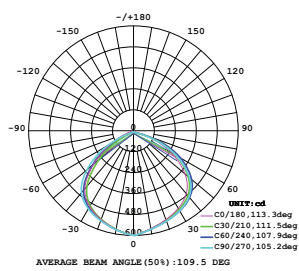

LUMINOUS INTENSITY DISTRIBUTION DIAGRAM