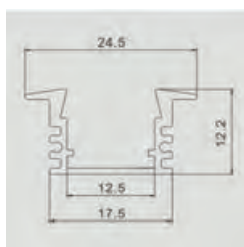

Aluminium Profiles-Milky

Model No:	VT-8115
SKU:	3357
Dimension:	2000x24.5x12.2mm
Color of Fixture:	Milky
EAN:	3800157636858

Box Qty. 120 Pcs