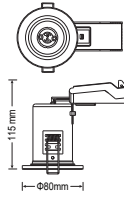

**30-60-90 MIN
Fire Rated**

Fire Rated Fitting-GU10

SKU: 3682 EAN: 3800157626873

Model:	VT-701-CH
Base:	GU10
Material:	Steel
Shape:	Round
Color of Fxture:	Chrome
IP Rating:	IP20
Dimension:	Ø80mmx115mm
Cutting Size:	65mm
Box Qty:	50 Pcs