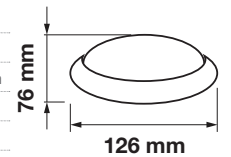

Beam Angle:	120°
Color of Fixture:	Black
Body Type:	Plastic CLAD Aluminium
Shape:	Oval
Dimension:	Ø126x76mm
Box Qty:	10 Pcs

Dome Series - Oval

8W VT-8014-OV-W

SKU: 1264 - 3000K Warm White
 SKU: 1263 - 4000K Day White
 SKU: 1265 - 6400K White