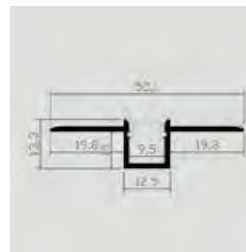

Aluminium Profiles-Milky-Set

Model No:	VT-8102
SKU:	3360
Dimension:	2000mm
Color of Fixture:	Milky
EAN:	3800157637008
Box Qty.	50 pcs