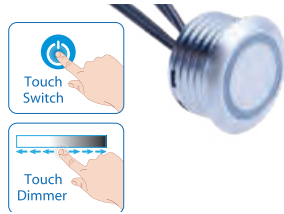

Model:	VT-2411
SKU:	3341
Input voltage:	DC:12V
EAN:	3800157636148
Box Qty.	500Pcs

Model:	VT-8070
SKU:	2555
EAN:	3800157632706
Box Qty.	400Pcs