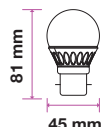

Bulbs-G45-E27

4W VT-1830

SKU: 4160 - 2700K Warm White 3800230621047
SKU: 4162 - 4000K Day White 3800230621054
SKU: 4207 - 6400K White 3800230624611

EQ. Watts: 30w
Voltage/Frequency: AC:220-240V,50Hz
Luminous Flux: 320lm
Commercial Type: G45

LED Type: SMD
CRI: >80
PF: >0.4
Base: E27

Beam Angle: 180°
Body Type: ThermoPlastic
Dimension: 45x82mm
Box Qty: 200 Pcs

Bulbs-G45-E27

5.5W VT-1879N

SKU: 7407 - 2700K Warm White 3800157629485
SKU: 7408 - 4000K Day White 3800157629492
SKU: 7409 - 6400K White 3800157629508

EQ. Watts: 40w
Voltage/Frequency: AC:220-240V,50Hz
Luminous Flux: 470lm
Commercial Type: G45

LED Type: SMD
CRI: >80
PF: >0.5
Base: E27

Beam Angle: 180°
Body Type: ThermoPlastic
Dimension: 45x82mm
Box Qty: 200 Pcs

Bulbs-G45 - 3Pc Pack

5.5W VT-2176

SKU: 7362 - 2700K Warm White 3800157628204
SKU: 7363 - 4000K Day White 3800157628211
SKU: 7364 - 6400K White 3800157628228

EQ. Watts: 40w
Voltage/Frequency: AC:220-240V,50Hz
Luminous Flux: 470lm
Commercial Type: G45

LED Type: SMD
CRI: >80
PF: >0.5
Base: E27

Beam Angle: 180°
Body Type: ThermoPlastic
Dimension: 45x82mm
Box Qty: 60 Pcs

Bulbs-G45-6Pc Pack

5.5W VT-2256

SKU: 2730 - 2700K Warm White 3800157645201
SKU: 2731 - 4000K Day White 3800157645218
SKU: 2732 - 6400K White 3800157645225

EQ. Watts: 40w
Voltage/Frequency: AC:220-240V,50Hz
Luminous Flux: 470lm
Commercial Type: G45

LED Type: SMD
CRI: >80
PF: >0.5
Base: E27

Beam Angle: 180°
Body Type: Thermoplastic
Dimension: 45x82mm
Box Qty: 30 Pcs

Bulbs-G45-B22

5.5W VT-2197D

SKU: 7419 - 2700K Warm White 3800157633079

EQ. Watts: 50w
Voltage/Frequency: AC:220-240V,50Hz
Luminous Flux: 470lm
Commercial Type: G45

LED Type: SMD
CRI: >80
PF: >0.7
Base: B22