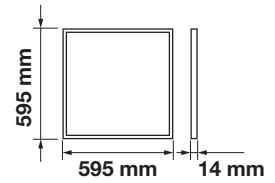

Emergency Pack:	Available
Voltage/Frequency:	AC:220-240V,50/60Hz
Luminous Flux:	3600lm
Beam Angle:	120°

LED Type:	SMD
CRI:	>80
PF:	>0.9
Shape:	Square

Body Type:	Aluminium+PMMA+PP
Dimension:	595x595x14mm
Box Qty:	6 Pcs