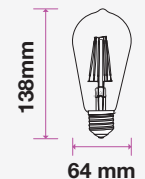

MODEL	WATTS	EQ.WATTS	LUMENS	BASE	SHAPE	BOX QTY.
VT-276	6w	55w	725	E27	ST64	50 pcs

SKU: 290 | 2200K WARM WHITE