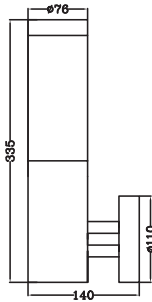

Wall Fittings-E27
VT-833

SKU: 8624 3800157652438

Voltage:	AC:220-240V,50Hz
Max.Watts:	60w
IP Rating:	IP44
Holder:	E27
Color of Fixture:	White+Stainless Steel
Body Type:	Stainless Steel+PC
Size:	76x140x335mm
Box Qty:	12 Pcs