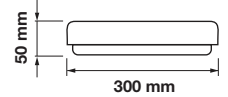

Sensor Compatible:	Yes
Voltage/Frequency:	AC:100-240V,50/60Hz
Luminous Flux:	2000lm
IP Rating:	IP44
CRI:	>80
PF:	>0.9

Beam Angle:	110°
Color of Fixture:	White
Body Type:	PC
Shape:	Square
Dimension:	300x300x50mm
Box Qty:	10 Pcs