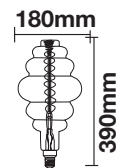

SpecialBulbs

Smoky Filament-S200-E27

8W VT-2188D

SKU: 7465 - 2000K Warm White 3800157637404

EQ. Watts:	30w
Voltage/Frequency:	AC:220-240V,50Hz
Luminous Flux:	350lm
Commercial Type:	S200

LED Type:	Filament
CRI:	>80
PF:	>0.5
Base:	E27

Beam Angle:	340°
Body Type:	Glass
Dimension:	180x390mm
Box Qty:	4 Pcs