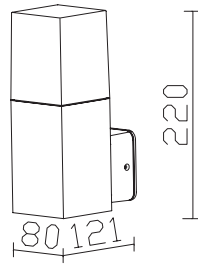

Wall Fittings GU10

VT-7613

SKU: 7563 3800157636360

Voltage:	AC:220-240V/50-60HZ
Max.Watts:	35W
IP Rating:	IP54
Holder:	GU10
Color of Fixture:	Black
Body Type:	Aluminium body+clear PC diffuser
Size:	121x80x220mm
Box Qty:	6 Pcs