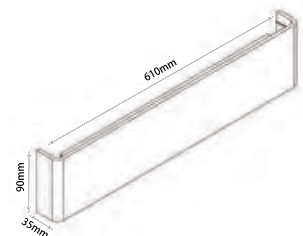

Adjustable Modern Wall Lights
18w VT-819-W

SKU: 8533 - 3000K Warm White 3800157638678
SKU: 8534 - 4000K Day White 3800157638685

Sensor Compatible:	Yes
Voltage/Frequency:	AC:220-240V,50/60Hz
Luminous Flux:	1800lm
IP Rating:	IP44
CRI:	>80

PF:	>0.5
Beam Angle:	Adjustable 5°-90°
Body Type:	Aluminium
Dimension:	600x100x42mm
Box Qty:	10 Pcs