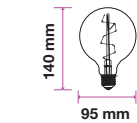

Amber Cover -Filament-Globe-E27

5W VT-2075

SKU: 7217 - 2200K Warm White 3800157617253

EQ. Watts:	30w
Voltage/Frequency:	AC:220-240V,50/60Hz
Luminous Flux:	300lm
Commercial Type:	G95

LED Type:	Filament
CRI:	>80
PF:	>0.5
Base:	E27

Beam Angle:	300°
Body Type:	Glass
Dimension:	95x138mm
Box Qty:	50 Pcs