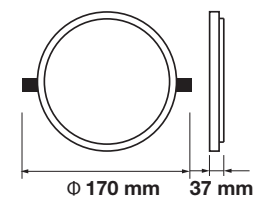

Cutting Size: $\varnothing$ 140 mm