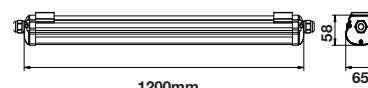

Voltage/Frequency: AC:200-240V,50/60Hz

Luminous Flux: 2880lm

LED Type: SMD

CRI: >70

PF: >0.9

Beam Angle: 120°

Body Type: Plastic

On/Off: >10,000

Life span: 20,000 Hours

Gross weight: 0.60 kg

Dimension: 1200x65x58mm

Box Qty: 12 Pcs