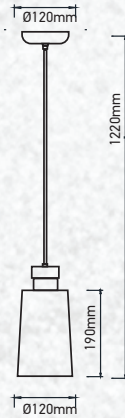

Pendant Light-Gold Lamp Shade

7W VT-7333-G Built In LED

SKU: 3934 - 3000K Warm White 3800157628952
SKU: 3928 - 4000K Day White 3800157626569

Voltage/Frequency:	AC:220-240V,50Hz
Luminous Flux:	400lm
LED Type:	SMD
CRI:	>80
PF:	>0.5
Beam Angle:	120°
No. of LED:	14 pcs
Material :	Metal Finish
Unit GW :	1.4 Kg
Life Span:	30,000 Hours
Size :	Ø120xH190mm
Box Qty:	12Pcs