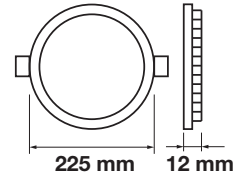

Emergency Pack: Available
Voltage/Frequency: AC:85-265V,50/60Hz
Luminous Flux: 1500lm
Beam Angle: 120°

LED Type: SMD
CRI: >80
PF: >0.6
Shape: Round

Body Type: Aluminium
Dimension: Ø225x12mm
Box Qty: 20 Pcs