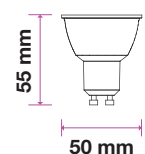

MODEL	WATTS	EQ.WATTS	LUMENS	BASE	BOX QTY.
VT-292	8w	80w	720	GU10	200 pcs
SKU: 872	| 3000K WARM WHITE				
SKU: 873	| 4000K DAY WHITE				
SKU: 874	| 6400K WHITE