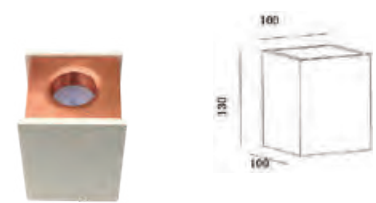

Fitting-Square Metal-1XGU10

Model No	VT-860-MR
SKU:	3115
Base:	GU10
Material:	Gypsum with metal
Shape:	Square
Color of Fxture:	White+Matt Rose Gold
Dimension:	100x100x130mm
Cutting Size:	N/A
EAN:	3800157634403
Box Qty:	12pcs