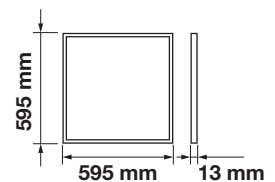

Emergency Pack:	Available
Voltage/Frequency:	AC:200-240V,50/60Hz
Luminous Flux:	3480lm
Beam Angle:	120°

LED Type:	SMD
CRI:	>80
PF:	>0.9
Shape:	Square

Body Type:	Aluminium+PMMA+PP
Dimension:	595x595x13mm
Box Qty:	6 Pcs