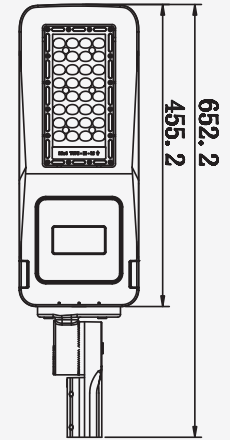

VT-53ST

SKU: 953 | 5700K WHITE

WATTS	LUMENS	BOX QTY.
50w	7000	2 pcs

INVENTRONICS
DRIVER