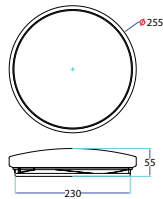

Sensor Compatible:	Yes
Voltage/Frequency:	AC:175-265V,50/60Hz
Luminous Flux:	720lm
IP Rating:	IP20
CRI:	>80
PF:	>0.5

Beam Angle:	120°
Color of Fixture:	White
Body Type:	Plastic
Shape:	Round
Dimension:	Ø255x55mm
Box Qty:	5 Pcs

Smart Domelight-CCT Changeable by Switch

18w VT-8418-S

SKU: 7604 - 3IN1 3800157652193