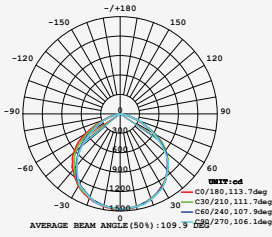

LUMINOUS INTENSITY DISTRIBUTION DIAGRAM