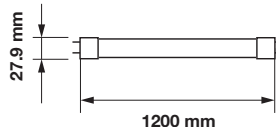

T8-Nano Plastic-120cm

18w VT-1277

SKU: 6263 - 3000K Warm White 3800157612135
SKU: 6273 - 4000K Day White 3800157615426
SKU: 6264 - 6400K White 3800157612142

3 YEAR WARRANTY

Dummy Starter Included