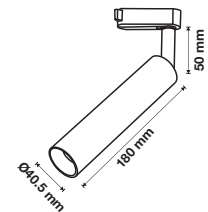

MODEL	WATTS	LUMENS	PF	CRI	BOX QTY.	BEAM ANGLE
VT-415-W	15w	1200	>0.5	>90	40 pcs	24°

SKU: 356 | 3000K WARM WHITE
SKU: 357 | 4000K DAY WHITE
SKU: 358 | 5000K WHITE