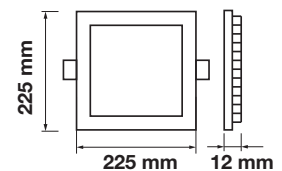

Cutting Size: 210x210mm

SKU: 721 | 3000K WARM WHITE
SKU: 722 | 4000K DAY WHITE
SKU: 723 | 6400K WHITE

MODEL	WATTS	LUMENS	BOX QTY.
VT-624SQ	24w	2000	10 pcs