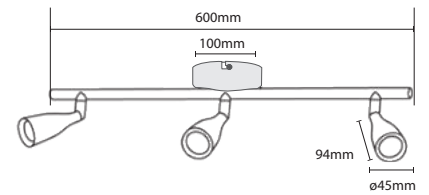

Tripple Head

13.5W VT-813-W

SKU: 8270 - 3000K Warm White
SKU: 8272 - 4000K Day White

3800157627207
3800157627221

Sensor Compatible:	Yes
Voltage/Frequency:	AC:220-240V,50/60Hz
Luminous Flux:	1080lm
IP Rating:	IP20
CRI:	>80

PF:	>0.5
Beam Angle:	100°
Body Type:	Plastic+Metal
Dimension:	600x100x94mm
Box Qty:	12 Pcs

Tripple Head

13.5W VT-813-B

SKU: 8271 - 3000K Warm White
SKU: 8273 - 4000K Day White

3800157627214
3800157627238

Sensor Compatible:	Yes
Voltage/Frequency:	AC:220-240V,50/60Hz
Luminous Flux:	1080lm
IP Rating:	IP20
CRI:	>80

PF:	>0.5
Beam Angle:	100°
Body Type:	Plastic+Metal
Dimension:	600x100x94mm
Box Qty:	12 Pcs

Single Head

6W VT-806-W

SKU: 8250 - 3000K Warm White
SKU: 8252 - 4000K Day White

3800157627009
3800157627023

Sensor Compatible:	Yes
Voltage/Frequency:	AC:220-240V,50/60Hz
Luminous Flux:	480lm
IP Rating:	IP20
CRI:	>80

PF:	>0.5
Beam Angle:	100°
Body Type:	Plastic+Metal
Dimension:	100x93mm
Box Qty:	24 Pcs

Single Head

6W VT-806-B

SKU: 8251 - 3000K Warm White
SKU: 8253 - 4000K Day White

3800157627016
3800157627030

Sensor Compatible:	Yes
Voltage/Frequency:	AC:220-240V,50/60Hz
Luminous Flux:	480lm
IP Rating:	IP20
CRI:	>80

PF:	>0.5
Beam Angle:	100°
Body Type:	Plastic+Metal
Dimension:	100x93mm
Box Qty:	24 Pcs