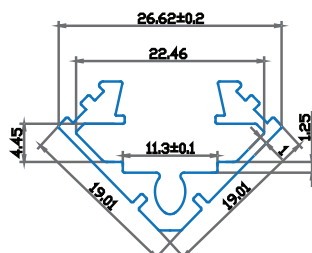

Aluminium Profile-Matt

Model No:	VT-7103-M
SKU:	9986
Dimension:	26.5x9x1000mm
Color of Fixture:	Matt
EAN:	3800230622174
Box Qty.	90 Pcs

2
PCS PACK

Aluminium Profile-2 Meters

Model No:	VT-7104
SKU:	9956
Dimension:	19x19x2000mm
Color of Fixture:	Milky
EAN:	3800157635509
Box Qty.	40 Pcs