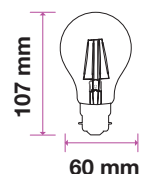

MODEL	WATTS	EQ.WATTS	LUMENS	BASE	SHAPE	BOX QTY.
VT-208	4w	40w	400	B22	A60	96 pcs

SKU: 106 | 3000K WARM WHITE