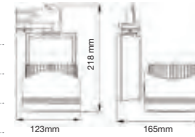

Sensor Compatible:	Yes	Beam Angle:	25°
Voltage/Frequency:	AC:100-240V,50/60Hz	Color of Fixture:	Black
Luminous Flux:	2300lm	Body Type:	Die Cast Aluminium
LED Type:	COB	Life span:	20,000 Hours
CRI:	>95	Dimension:	123x165x218mm
PF:	>0.9	Box Qty:	8 Pcs