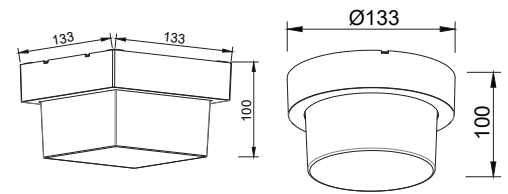

Sensor Compatible:	Yes
Voltage/Frequency:	AC:220-240V,50/60Hz
Luminous Flux:	550lm
IP Rating:	IP65
CRI:	>80

PF:	>0.6
Beam Angle:	128°
Body Type:	PC
Dimension:	133x133mx67m
Box Qty:	20 Pcs

LED Wall Lights
12W VT-828-RD