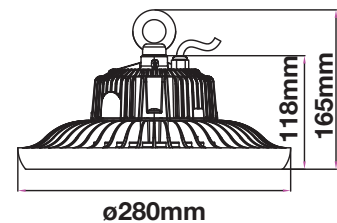

MODEL	WATTS	LUMENS	BEAM ANGLE	BOX QTY.
VT-9-101	100w	12000	120°	4 pcs

SKU: 562 | 4000K DAY WHITE

SKU: 563 | 6400K WHITE

1-10V
DIMMABLE

120
Lumen/W