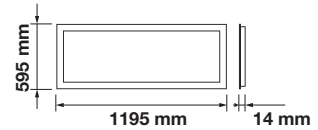

Emergency Pack:	Available
Voltage/Frequency:	AC:200-240V,50/60Hz
Luminous Flux:	5400lm
Beam Angle:	120°

LED Type:	SMD
CRI:	>80
PF:	>0.9
Shape:	Rectangle

Body Type:	Aluminium+PMMA+PS
Dimension:	1195x595x14mm
Box Qty:	2 Pcs