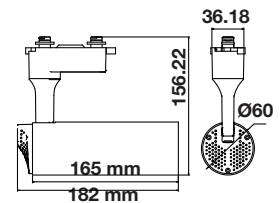

MODEL	WATTS	LUMENS	PF	CRI	BOX QTY.	BEAM ANGLE
VT-430	30w	2100	>0.9	>90	20 pcs	24°

SKU: 941 | 3000K WARM WHITE

SKU: 942 | 4000K DAY WHITE