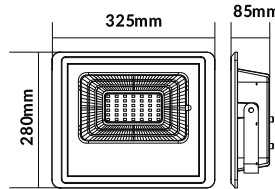

35W Solar Panel with LED Floodlight
VT-100W

SKU: 8576 - 4000K Day White 3800157645614
SKU: 94012 - 6000K White 3800157645775

Battery:	15000mAh
Voltage/Frequency:	DC:6.4V
Luminous Flux:	2450lm
Color of Fixture:	Black
Charging Time:	4 Hours
Working Time:	8 Hours
IP Rating:	IP65
Beam Angle:	120°
CRI:	>70
Body Type:	Aluminium
Dimension:	325x85x280mm
Box Qty:	2Pcs