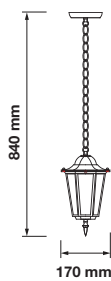

Ceiling Lamp
VT-752-B

SKU: 7072 3800157616256

Voltage:	AC:220-240V,50Hz
Max.Watts:	40W
IP Rating:	IP44
Holder:	E27
Color of Fixture:	Matt Black
Body Type:	Aluminium+Glass
Size:	170x840mm
Box Qty:	10 Pcs