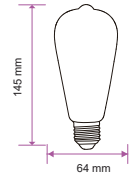

Beam Angle:	300°
Body Type:	Glass
Dimension:	Ø64x145mm
Box Qty:	100 Pcs

SpecialBulbs

3D Filament-ST64-E27

3W VT-2223

SKU: 2705 - 3000K Warm White 3800157641531

EQ. Watts:	
Voltage/Frequency:	AC:220-240V,50Hz
Luminous Flux:	25lm
Commercial Type:	ST64