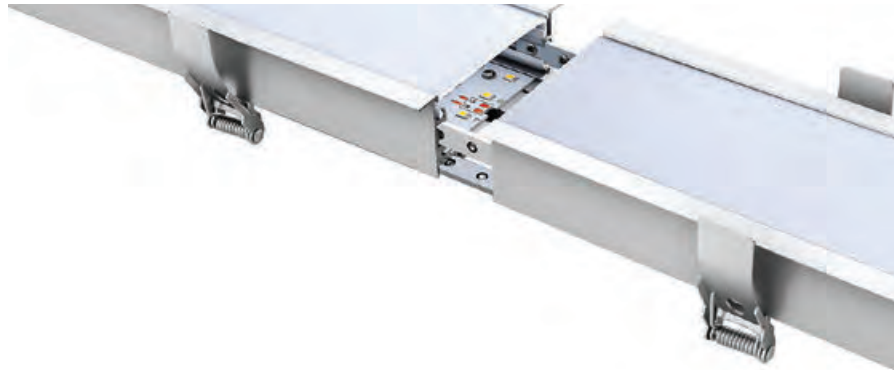

8W
VT-7-41-L

SILVER: SKU:386 | 4000K DAY WHITE
WHITE: SKU:385 | 4000K DAY WHITE

10W
VT-7-41-LN

SILVER: SKU:388 | 4000K DAY WHITE
WHITE: SKU:387 | 4000K DAY WHITE

12W
VT-7-41-LW

SILVER: SKU:390 | 4000K DAY WHITE
WHITE: SKU:389 | 4000K DAY WHITE

14W
VT-7-41-T

SILVER: SKU:392 | 4000K DAY WHITE
WHITE: SKU:391 | 4000K DAY WHITE

16W
VT-7-41-X

SILVER: SKU:394 | 4000K DAY WHITE
WHITE: SKU:393 | 4000K DAY WHITE