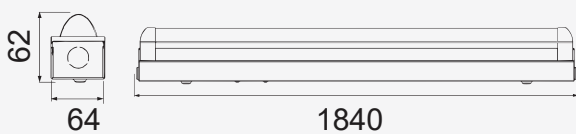

Emergency Pack (Optional)

m-pack SKU: 758 Compatible with Batten

Charging time::

≥24 HOURS

Charge current:

200 MA

Working time :

3 HOURS