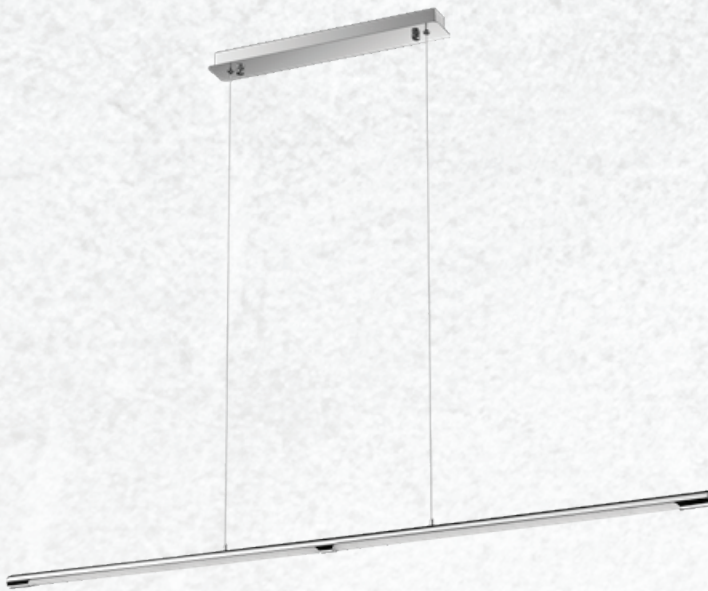

Designer Sleek Pendant-Chrome

24w VT-7024

Built In LED

SKU: 3891 - 4000K Day White

3800157621090

Voltage/Frequency:	AC:220-240V,50Hz
Luminous Flux:	1800lm
LED Type:	SMD
CRI:	>80
PF:	>0.8
Beam Angle:	120°

No. of LED:	120 pcs
Material :	Stainless Steel+Metal+PMMA
Unit GW :	1.59 Kg
Life Span:	20,000 Hours
Size :	1220x55x800mm
Box Qty:	12Pcs