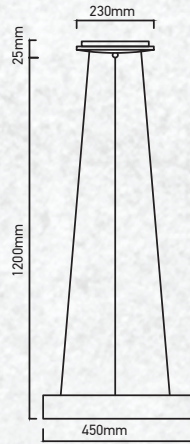

Pendant Light-Black

20w VT-25-1-B Built In LED

SKU: 3993 -3000K Warm White 3800157638784

Voltage/Frequency:	AC:220-240V,50Hz
Luminous Flux:	1500lm
LED Type:	SMD
CRI:	>80
PF:	>0.9
Beam Angle:	120°
No. of LED:	140 pcs
Material :	Iron+Acrylic
Unit GW :	3.2 Kg
Life Span:	30,000 Hours
Size :	450mm
Box Qty:	1Pcs