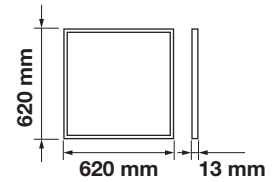

LED Type: SMD
 CRI: >80
 PF: >0.9
 Shape: Square

Body Type: Aluminium+PMMA+PC
 Dimension: 620x620x13mm
 Box Qty: 6 Pcs

Surface/Recessed Panel-60x60

40w VT-6142-1

SKU: 64511 - 4000K Day White 3800157644990
 SKU: 64521 - 6500K White 3800157645003