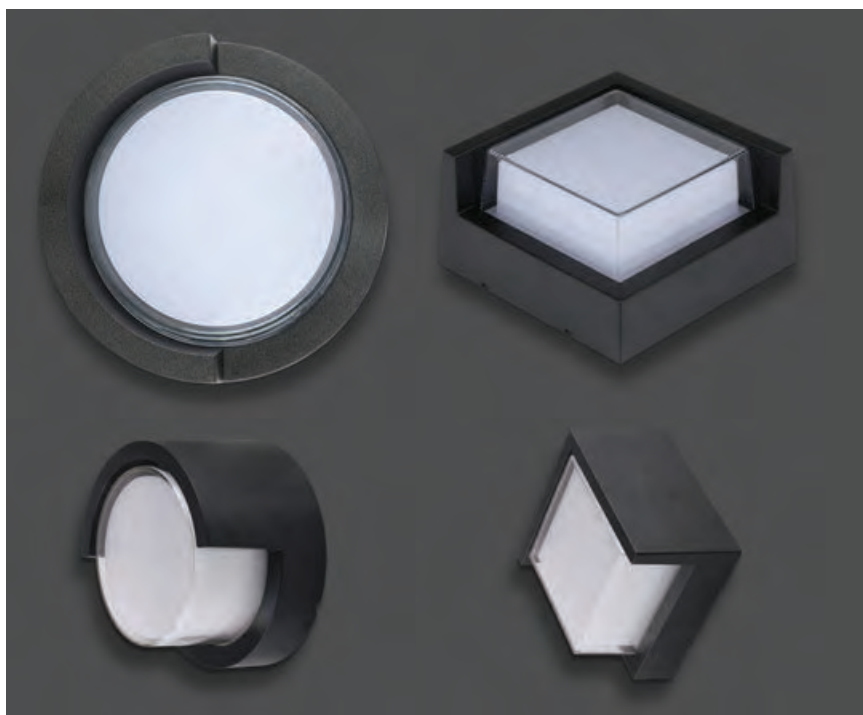

LED Wall Lights

12W VT-827-RD

Sensor Compatible:	Yes
Voltage/Frequency:	AC:220-240V,50/60Hz
Luminous Flux:	650lm
IP Rating:	IP65
CRI:	>80

PF:	>0.5
Beam Angle:	128°
Body Type:	PC
Dimension:	169x100mm
Box Qty:	20 Pcs

Round

SKU: 8609 - 3000K Warm White 3800157652063

Square

SKU: 8610 - 3000K Warm White 3800157652070

Round

SKU: 8537 - 3000K Warm White 3800157638869

SKU: 8538 - 4000K Day White 3800157638876

Square

SKU: 8539 - 3000K Warm White 3800157638883

SKU: 8540 - 4000K Day White 3800157638890