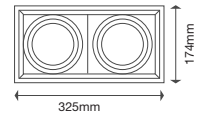

AR111-Accessories

Model No: VT-7222-W Dimension: 325x174mm
SKU: 3576 Cutting Size: 167x305mm.
Base: 2XAR111 EAN: 3800157604772
Material: Aluminium Box Qty: 12 Pcs
Color of Fixture: White