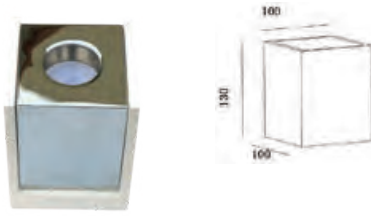

Fitting-Square Metal-1XGU10

Model No	VT-860-CH
SKU:	3116
Base:	GU10
Material:	Gypsum with metal
Shape:	Square
Color of Fixture:	White+Chrome
Dimension:	100x100x130mm
Cutting Size:	N/A
EAN:	3800157634410
Box Qty:	12pcs