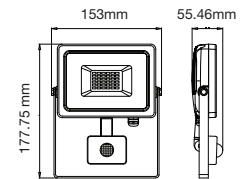

VT-20-S-B

SKU: 451 | 3000K WARM WHITE
SKU: 452 | 4000K DAY WHITE
SKU: 453 | 6400K WHITE

WATTS	LUMENS	BOX QTY.
20w	1600	20 pcs