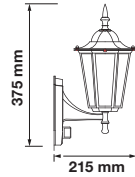

Wall Lamp
VT-751-B

SKU: 7070

3800157616232