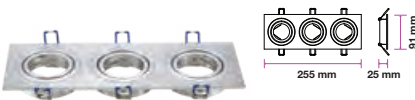

Fitting-Square-GU10

Model No	VT-784SQ-AB
SKU:	3610
Base:	3XGU10
Material:	Aluminium
Shape:	Square
Color of Fixture:	Aluminium Brush
Dimension:	255x91x25mm
Cutting Size:	235x75mm
EAN:	3800157607391
Box Qty:	50 Pcs