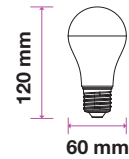

Beam Angle: 200°
Body Type: Thermoplastic
Dimension: 60x120mm
Box Qty: 100 Pcs