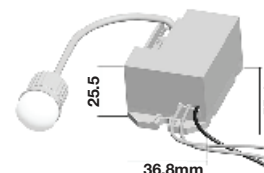

Infrared Sensor

Max 200W(LED)

VT-8022

SKU: 5082 3800157608022

Sensor Type:	Infrared
Colour:	White
Detection Range:	120°/360°
Voltage:	AC:220-240V,50/60Hz
Rated Load:	Max 200W(LED)
Detection Distance:	3/6m(<24°C)

Ambient Light:	10LUX/2000LUX(choice)
Body Type:	Plastic
IP Rating:	IP65
Dimension:	36.8x25.5x55.4mm
Time Delay:	5s,30s,1min,3min,5min,8min(choice)
Box Qty:	100 Pcs