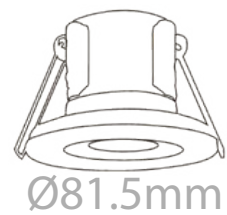

**30-60-90 MIN
Fire Rated**

**QUICK
CONNECTOR**

**DIMMABLE
LIGHT CONTROL**

MODEL	WATTS	LUMENS	COLOR	BOX QTY.	SKU: 8913 | 3000K WARM WHITE SKU: 8914 | 4000K DAY WHITE SKU: 8915 | 6400K WHITE
VT-885-C	5w	500	Chrome	6 pcs	

Ø81.5mm
Cutting Size: Ø57mm

MODEL	WATTS	LUMENS	COLOR	BOX QTY.	SKU: 8890 | 3000K WARM WHITE SKU: 8891 | 4000K DAY WHITE SKU: 8912 | 6400K WHITE
VT-885-N	5w	500	Nickel	6 pcs