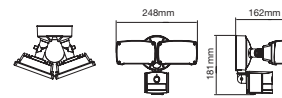

Video Compression:	H.264 / MJPEG dual video stream	PF:	>0.5
Image Resolution:	1280*720	Beam Angle:	180°
Image sensor:	1/4 " 1Megapixel CMOS	Color of Fixture:	Black
Pixels:	1 million pixels	Body Type:	ABS+Aluminium
Delay Time:	0-30S	IP Rating:	IP20
Voltage/Frequency:	AC:100-240V,50/60Hz	Dimension:	248x162x181mm
Luminous Flux:	600lm	Box Qty:	4 Pcs
CRI:	>70