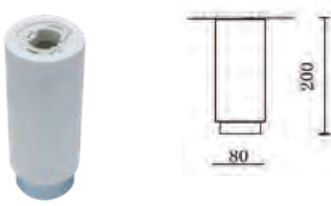

Fitting-Surface Metal-1XGU10

Model No	VT-865CHM
SKU:	3114
Base:	GU10
Material:	Gypsum with metal
Shape:	Round
Color of Fxture:	White+Chrome
Dimension:	ø200x80mm
Cutting Size:	N/A
EAN:	3800157634397
Box Qty:	9 pcs