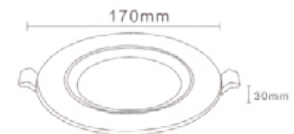

Cutting Size: \varnothing 145 mm

MODEL	WATTS	LUMENS	BOX QTY.
VT-2-30	30w	2400	10 pcs

SKU: 845 | 3000K WARM WHITE
 SKU: 846 | 4000K DAY WHITE
 SKU: 832 | 6400K WHITE

Cutting Size: \varnothing 195 mm

5 YEAR
WARRANTY*