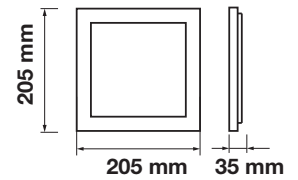

Body Type: Aluminium
Dimension: 205x205x35mm
Box Qty: 20 Pcs