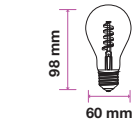

Filament-A60-E27

4W VT-2164

SKU: 7336 - 2700K Warm White 3800157625203

EQ. Watts:	40w
Voltage/Frequency:	AC:220-240V,50Hz
Luminous Flux:	400lm
Commercial Type:	A60

LED Type:	Filament
CRI:	>80
PF:	>0.5
Base:	E27

Beam Angle:	300°
Body Type:	Glass
Dimension:	60x98mm
Box Qty:	50 Pcs

Amber Cover -Filament-A60-E27

4W VT-1954

SKU: 4498 - 2200K Warm White 3800157609739

EQ. Watts:	35w
Voltage/Frequency:	AC:220-240V,50Hz
Luminous Flux:	350lm
Commercial Type:	A60

LED Type:	Filament
CRI:	>80
PF:	>0.4
Base:	E27

Beam Angle:	300°
Body Type:	Glass
Dimension:	60x107mm
Box Qty:	50 Pcs