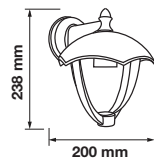

Wall Lamp
VT-731

SKU: 7047 3800157610407

Voltage:	AC:220-240V,50Hz
Max.Watts:	40W
IP Rating:	IP44
Holder:	E27
Color of Fixture:	Black
Body Type:	Aluminium+Plastic
Size:	200x238mm
Box Qty:	6 Pcs