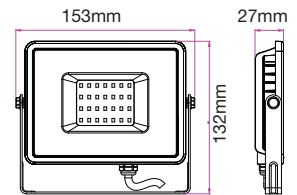

VT-20-B

- SKU: 439 | 3000K WARM WHITE
- SKU: 440 | 4000K DAY WHITE
- SKU: 441 | 6400K WHITE

WATTS	LUMENS	BOX QTY.
20w	1600	20 pcs