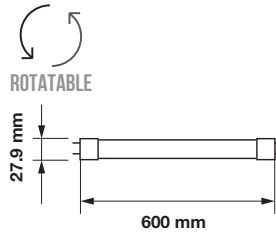

T8-Nano Plastic-Rotatable-60cm

10w VT-6072-R

SKU: 6229 - 3000K Warm White 3800157605212
SKU: 6231 - 6400K White 3800157605236

3 YEAR WARRANTY

Dummy Starter Included