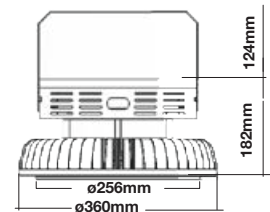

MODEL	WATTS	LUMENS	BEAM ANGLE	BOX QTY.
VT-9-500	500w	60000	120°	1 pcs

SKU: 509 | 4000K DAY WHITE