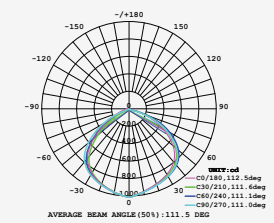

LUMINOUS INTENSITY DISTRIBUTION DIAGRAM