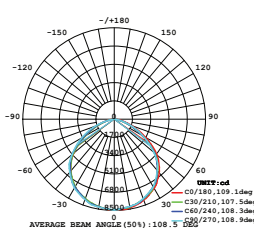

LUMINOUS INTENSITY DISTRIBUTION DIAGRAM