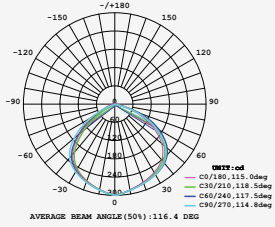

LUMINOUS INTENSITY DISTRIBUTION DIAGRAM