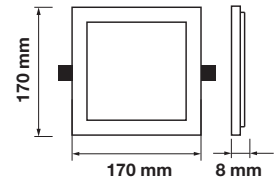

Trimless Panel-Square
22w VT-2222SQ

SKU: 4949 - 3000K Warm White 3800157606653
SKU: 4797 - 4000K Day White 3800157606660
SKU: 4798 - 6400K White 3800157606677

Cutting Size:
155x155mm

Emergency Pack: **Available**
Voltage/Frequency: **AC:85-265V,50/60Hz**
Luminous Flux: **2200lm**
Beam Angle: **120°**

LED Type: **SMD**
CRI: **>80**
PF: **>0.9**
Shape: **Square**

Body Type: **Aluminium**
Dimension: **170x170x8mm**
Box Qty: **40 Pcs**