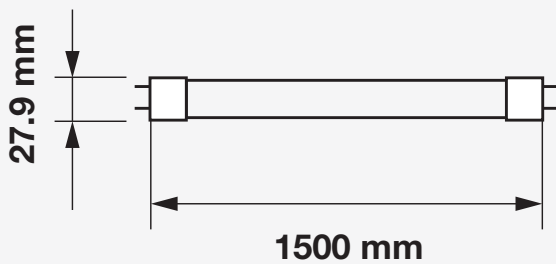

MODEL	WATTS	EQ.WATTS	LUMENS	WEIGHT-KG	BOX QTY.
VT-1607	7w		1120lm	0.115	25 pcs

SKU: 6474 | 3000K WARM WHITE
SKU: 6475 | 4000K DAY WHITE
SKU: 6476 | 6400K WHITE

MODEL	WATTS	EQ.WATTS	LUMENS	WEIGHT-KG	BOX QTY.
VT-1612	12w		1920lm	0.193	25 pcs

SKU: 6477 | 3000K WARM WHITE
SKU: 6478 | 4000K DAY WHITE
SKU: 6479 | 6400K WHITE

MODEL	WATTS	EQ.WATTS	LUMENS	WEIGHT-KG	BOX QTY.
VT-1615	15w		2400lm	0.261	25 pcs

SKU: 6480 | 3000K WARM WHITE
SKU: 6481 | 4000K DAY WHITE
SKU: 6482 | 6400K WHITE