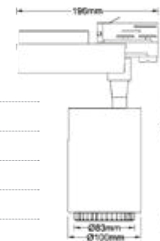

Tracklights-Color Changing

35w VT-4745-B

SKU: 1413 - 3 IN 1 3800157629355

CCT Adjustable
2800K/4000K/6000K

Lens Angle Adjustable
20°~60°

Triac Dimmable

Sensor Compatible:	Yes	Beam Angle:	20° ~ 60° (Adjustable)
Voltage/Frequency:	AC:220-240V,50/60Hz	Color of Fixture:	Black
Luminous Flux:	3000lm	Body Type:	Aluminium
LED Type:	COB	Life span:	30,000 Hours
CRI:	>95	Dimension:	Ø100x196x262mm
PF:	>0.9	Box Qty:	8 Pcs