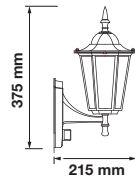

Wall Lamp
VT-751-W

SKU: 7071

3800157616249