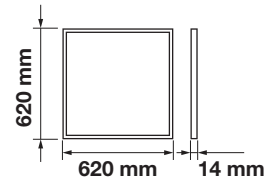

Emergency Pack:	Available
Voltage/Frequency:	AC:200-240V,50/60Hz
Luminous Flux:	3600lm
Beam Angle:	90°

LED Type:	SMD
CRI:	>80
PF:	>0.9
Shape:	Square

Body Type:	Aluminium+PMMA+PP
Dimension:	620x620x13mm
Box Qty:	6 Pcs