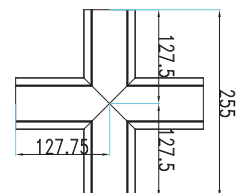

SILVER: SKU:394 | 4000K DAY WHITE
WHITE: SKU:393 | 4000K DAY WHITE