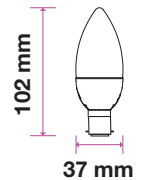

MODEL	WATTS	EQ.WATTS	LUMENS	BASE	BOX QTY.
VT-284D	4w	30w	350	B15	100 pcs

SKU: 862 | 3000K WARM WHITE

DIMMABLE