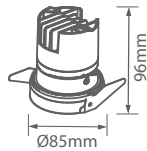

Cutting Size
Ø75mm

Sensor Compatible:	Yes
Voltage/Frequency:	AC:220-240V,50Hz
Luminous Flux:	650lm
LED Type:	COB-CREE
CRI:	>95
PF	>0.6

Beam Angle:	0-27°
Body Type:	Aluminium
Dimension:	Ø85x96mm
Cutting Size:	Ø75mm
Box Qty:	16 Pcs

Hotel Downlight-COB

15w VT-2916

SKU: 1483 - 3000K Warm White 3800157644082
SKU: 1484 - 4000K Day White 3800157644099