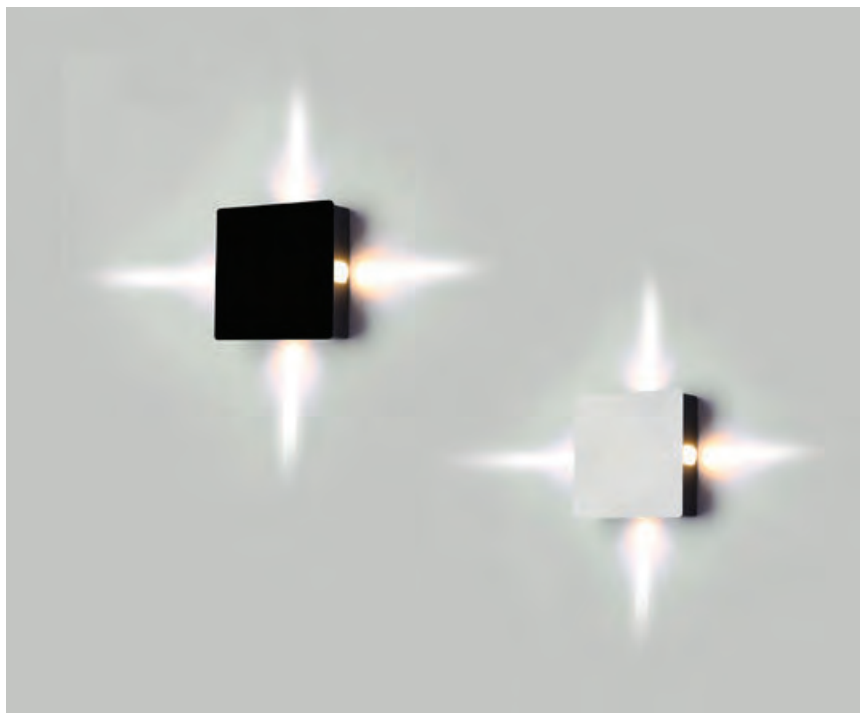

Wall Lights

12w VT-822

Sensor Compatible:	Yes
Voltage/Frequency:	AC:100-240V,50/60Hz
Luminous Flux:	750lm
IP Rating:	IP65
CRI:	>80

PF:	>0.5
Beam Angle:	140°
Body Type:	PC
Dimension:	130x160mm
Box Qty:	20 Pcs