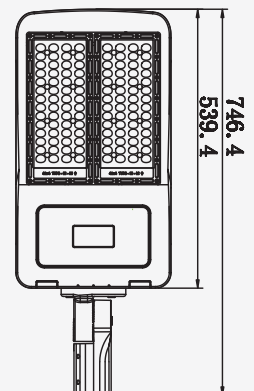

VT-153ST

SKU: 955 | 5700K WHITE

WATTS	LUMENS	BOX QTY.
150w	21000	1 pcs

INVENTRONICS
DRIVER