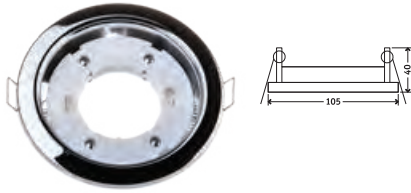

GX53-Accessory

Model No	VT-715-CH
SKU:	3677
Base:	GX53
Material:	Iron
Shape:	Round
Color of Fixture:	Chrome
Dimension:	Ø105x40mm
Cutting Size:	90mm
EAN:	3800157625265
Box Qty:	50 Pcs