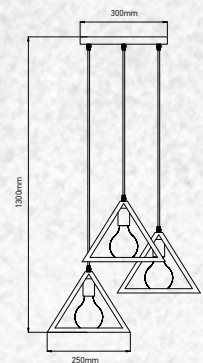

Model:	VT-7144
SKU:	3927
EAN:	3800157626224
Size:	300x1300mm
Box Qty:	4Pcs
Material:	Metal Finish

Geometric Series-Gold Canopy