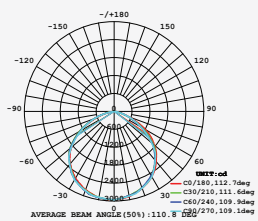

LUMINOUS INTENSITY DISTRIBUTION DIAGRAM