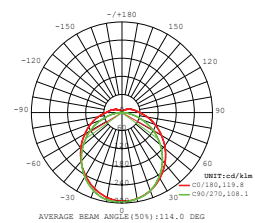

LINEAR FOLLOW TRUNKING
SKU: 1364 | 4000K DAY WHITE