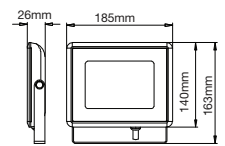

E Series-White Body
30w VT-4031W

SKU: 5955 - 3000K Warm White 3800157625487
SKU: 5956 - 4000K Day White 3800157625494
SKU: 5957 - 6500K White 3800157625500

Sensor Compatible:	Yes
Voltage/Frequency:	AC:220-240V,50Hz
Luminous Flux:	2550lm
Color of Fixture:	White
CRI:	>70
PF:	>0.9
IP Rating:	IP65
Beam Angle:	110°
Body Type:	Aluminium
Dimension:	185x163x26mm
Box Qty:	20 Pcs