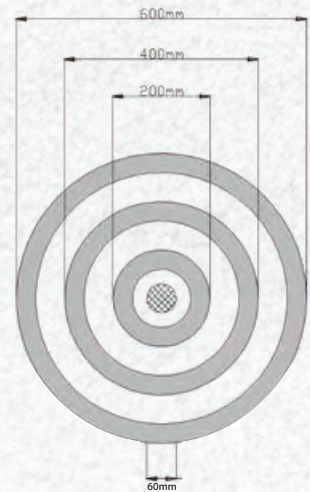

Chandelier-3 Step

80w VT-80-3D

Built In LED

SKU: 3906 - 3000K Warm White
SKU: 3907 - 4000K Day White

3800157624657
3800157624664

Voltage/Frequency:	AC:100-240V,50Hz
Luminous Flux:	5600lm
LED Type:	SMD
CRI:	>80
PF:	>0.9
Beam Angle:	120°

No. of LED:	510 pcs
Material :	Acrylic+Aluminium
Unit GW :	4.7 Kg
Life Span:	20,000 Hours
Size :	600x600x1200mm
Box Qty:	1Pcs