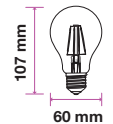

Frost Cover -Filament-Globe-E27

7W VT-2067D

SKU: 7191 - 2700K Warm White 3800157615679

EQ. Watts:	55w
Voltage/Frequency:	AC:220-240V,50/60Hz
Luminous Flux:	750lm
Commercial Type:	G125

LED Type:	Filament
CRI:	>80
PF:	>0.5
Base:	E27

Beam Angle:	300°
Body Type:	Glass
Dimension:	125x177mm
Box Qty:	12 Pcs

Filament-T30-E27

2W VT-2042

SKU: 7251 - 2700K Warm White 3800157620826

EQ. Watts:	20w
Voltage/Frequency:	AC:220-240V,50/60Hz
Luminous Flux:	200lm
Commercial Type:	T30

LED Type:	Filament
CRI:	>80
PF:	>0.5
Base:	E27

Beam Angle:	300°
Body Type:	Glass
Dimension:	30x136mm
Box Qty:	100 Pcs

Filament-T20-E14

4W VT-2204

SKU: 2701 - 2700K Warm White 3800157641494
SKU: 2702 - 4000K Day White 3800157641500
SKU: 2703 - 6000K White 3800157641517

EQ. Watts:	35w
Voltage/Frequency:	AC:220-240V,50/60Hz
Luminous Flux:	400lm
Commercial Type:	T20

LED Type:	COB
CRI:	>80
PF:	>0.45
Base:	E14

Beam Angle:	360°
Body Type:	Glass
Dimension:	20x135mm
Box Qty:	100 Pcs

Clear Glass-Filament-A60-E27

4W VT-1885

SKU: 4259 - 2700K Warm White 3800230627179
SKU: 7119 - 4000K Day White 3800157609951
SKU: 7120 - 6400K White 3800157609968

EQ. Watts:	40w
Voltage/Frequency:	AC:220-240V,50Hz
Luminous Flux:	400lm
Commercial Type:	A60

LED Type:	Filament
CRI:	>80
PF:	>0.4
Base:	E27

Beam Angle:	300°
Body Type:	Glass
Dimension:	60x107mm
Box Qty:	50 Pcs

Clear Glass-Filament-A60-E27

4W VT-1885D

SKU: 4364 - 2700K Warm White 3800157602907

EQ. Watts:	30w
Voltage/Frequency:	AC:220-240V,50Hz
Luminous Flux:	350lm
Commercial Type:	A60

LED Type:	Filament
CRI:	>80
PF:	>0.5
Base:	E27

Beam Angle:	300°
Body Type:	Glass
Dimension:	60x107mm
Box Qty:	50 Pcs