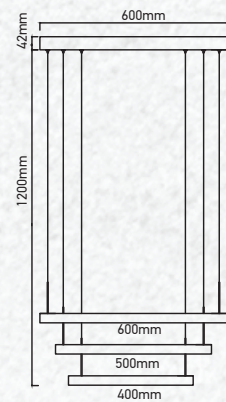

92w VT-82-3-B **Built In LED**
SKU: 3990 - 3000K Warm White 3800157638753

Voltage/Frequency:	AC:220-240V,50Hz
Luminous Flux:	6500lm
LED Type:	SMD
CRI:	>80
PF:	>0.9
Beam Angle:	120°

No. of LED:	470 pcs
Material :	Aluminium+Acrylic
Unit GW :	4.7 Kg
Life Span:	25,000 Hours
Size :	600/500/400mm
Box Qty:	1Pcs

Coffee Chandelier-3 Step-Dimmable