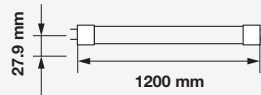

MODEL	WATTS	EQ.WATTS	LUMENS	WEIGHT-KG	BOX QTY.
VT-122	18w	45w	2250	0.1904	25 pcs

SKU: 688 | 3000K WARM WHITE
SKU: 672 | 4000K DAY WHITE
SKU: 673 | 6400K WHITE