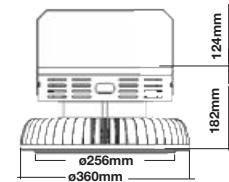

1-10V DIMMABLE

IP65 RATING