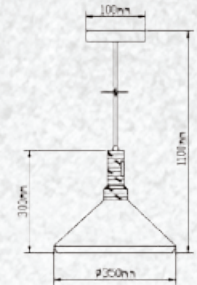

Model: VT-7535-B
SKU: 3764
EAN: 3800157611374
Size: 350x300x1100mm
Box Qty: 8Pcs
Material: Iron+Wooden Top

Wooden Top Iron-White