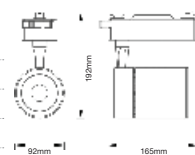

Sensor Compatible:	Yes	Beam Angle:	24°
Voltage/Frequency:	AC:220-240V,50/60Hz	Color of Fixture:	White
Luminous Flux:	3500lm	Body Type:	Aluminium
LED Type:	COB	Life span:	20,000 Hours
CRI:	>80	Dimension:	92x165x192mm
PF:	>0.9	Box Qty:	20 Pcs