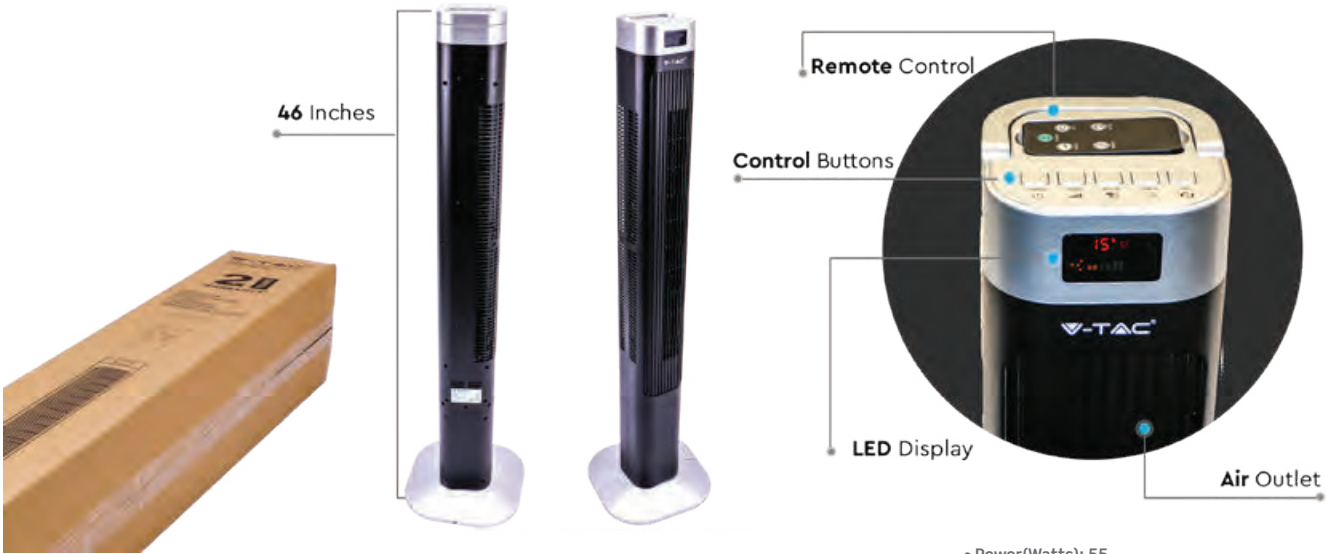

Tower Fan

VT-5546

SKU: 7901 EAN: 3800157644716

3 Wind Mode
Normal | Natural | Sleep

3 Fan Speed
Low | Medium | High

- Power(Watts): 55
- Voltage/Freq: AC:220-240V,50Hz
- Size(inches): 46
- Material: ABS
- Unit Color: Black Finish
- Speed: 3(Low-Med-High)
- Wind Mode: 3 (Normal-Natural-Sleep)
- Timer: 1-15hrs(Max)
- Power Cord Length: 1.75m
- Plug Type: EU
- IP Rating: IP20
- Box Qty: 1pc