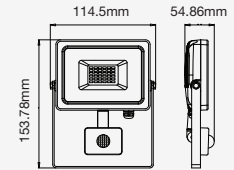

VT-10-S-W

SKU: 433 | 3000K WARM WHITE
SKU: 434 | 4000K DAY WHITE
SKU: 435 | 6400K WHITE

WATTS	LUMENS	BOX QTY.
10w	800	20 pcs