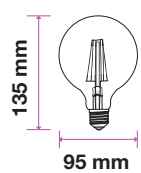

MODEL	WATTS	EQ.WATTS	LUMENS	BASE	SHAPE	BOX QTY.
VT-286	6w	60w	806	E27	G95	20 pcs

SKU: 294 | 2700K WARM WHITE

120 LM/WATT