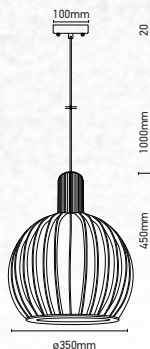

Model:	VT-3100
SKU:	40571
EAN:	3800157655187
Size:	Ø300xH940mm
Box Qty:	1Pcs
Material:	Rattan Finish

NEW

Wooden Pendant