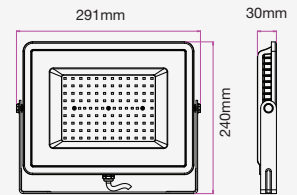

VT-100-W

SKU: 415 | 3000K WARM WHITE
SKU: 416 | 4000K DAY WHITE
SKU: 417 | 6400K WHITE

WATTS	LUMENS	BOX QTY.
100w	8000	4 pcs