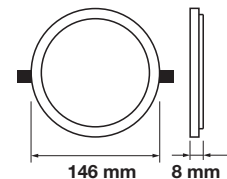

Emergency Pack:	Available
Voltage/Frequency:	AC:85-265V,50/60Hz
Luminous Flux:	1500lm
Beam Angle:	120°

LED Type:	SMD
CRI:	>80
PF:	>0.9
Shape:	Round

Body Type:	Aluminium
Dimension:	Ø146x8mm
Box Qty:	40 Pcs

Trimless Panel-Round

22W VT-2222RD

SKU: 4937 - 3000K Warm White 3800157606530
SKU: 4938 - 4000K Day White 3800157606547
SKU: 4939 - 6400K White 3800157606554

Cutting Size:

Ø155mm