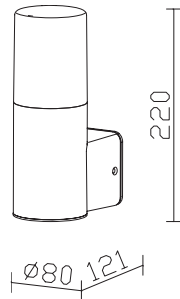

Wall Fittings GU10

VT-7616

SKU: 7566 3800157636391

Voltage:	AC:220-240V,50-60Hz
Max.Watts:	35W
IP Rating:	IP54
Holder:	GU10
Color of Fixture:	Black
Body Type:	Aluminium body+opal PC diffuser
Size:	121x80x220mm
Box Qty:	6 Pcs