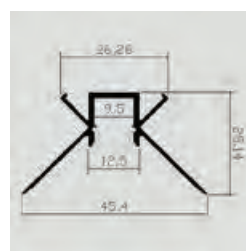

Aluminium Profiles-Milky-Set

Model No:	VT-8104
SKU:	3362
Dimension:	2000mm
Color of Fixture:	Milky
EAN:	3800157637022
Box Qty.	30 Pcs