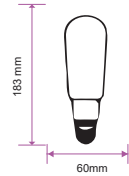

LED Type:	SMD
CRI:	>80
PF:	>0.5
Base:	E27

Beam Angle:	300°
Body Type:	Glass
Dimension:	Ø100x190mm
Box Qty:	20 Pcs

SpecialBulbs

Amber Cover -Filament-T60-E27

5W VT-2245

SKU: 2749 - 2200K Warm White 3800157645454