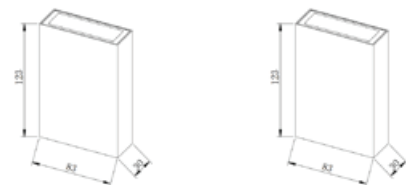

LED Wall Lights

4W VT-844-B

Sensor Compatible:	Yes
Voltage/Frequency:	AC:220-240V,50/60Hz
Luminous Flux:	150lm
IP Rating:	IP65
CRI:	>80

PF:	>0.4
Beam Angle:	41°
Body Type:	Nylon
Dimension:	83x123x30mm
Box Qty:	10 Pcs