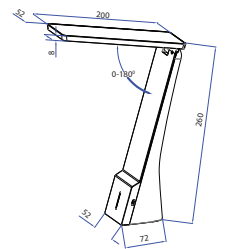

Table Lamps-White+Gold

4w VT-1014-G

SKU: 7099 - 3 IN 1 3800157616997

Voltage/Frequency:	DC:5V,1A
Luminous Flux:	120lm
CRI:	>80
PF:	>0.45

Beam Angle:	120°
Color:	White+Gold
Body Type:	ABS+PC+Aluminium
Dimension:	200x50x263mm
Box Qty:	25 Pcs

Rechargeable