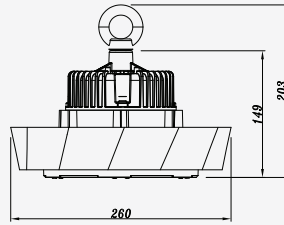

MODEL	WATTS	LUMENS	BEAM ANGLE	BOX QTY.
VT-9-113	100w	16000	120°	1 pcs

SKU: 20024 | 4000K DAY WHITE
SKU: 20025 | 6400K WHITE