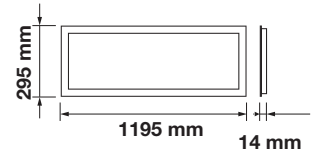

Emergency Pack:	Available
Voltage/Frequency:	AC:200-240V,50/60Hz
Luminous Flux:	3600lm
Beam Angle:	120°

LED Type:	SMD
CRI:	>80
PF:	>0.9
Shape:	Rectangle

Body Type:	Aluminium+PMMA+PS
Dimension:	1195x295x14mm
Box Qty:	6 Pcs