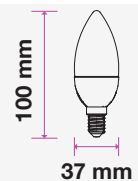

MODEL	WATTS	EQ.WATTS	LUMENS	BASE	SHAPE	BOX QTY.
VT-289	5.5w	40w	470	E27	Candle	200 pcs
SKU: 858 | 3000K WARM WHITE