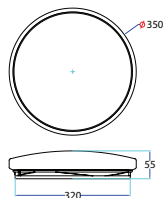

Sensor Compatible:	Yes
Voltage/Frequency:	AC:175-265V,50/60Hz
Luminous Flux:	1440lm
IP Rating:	IP20
CRI:	>80
PF:	>0.5

Beam Angle:	120°
Color of Fixture:	White
Body Type:	Plastic
Shape:	Round
Dimension:	Ø350x55mm
Box Qty:	5 Pcs

Smart Domelight-CCT Changeable by Switch

36w VT-8436-S

SKU: 7608 - 3IN1 3800157652230