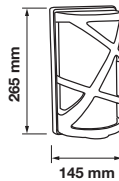

Wall Lamp

VT-745-DG

SKU: 7065 3800157614405

Voltage:	AC:220-240V,50Hz
Max.Watts:	40W
IP Rating:	IP54
Holder:	E27
Color of Fixture:	Dark Grey
Body Type:	Aluminium
Size:	145X265mm
Box Qty:	12 Pcs