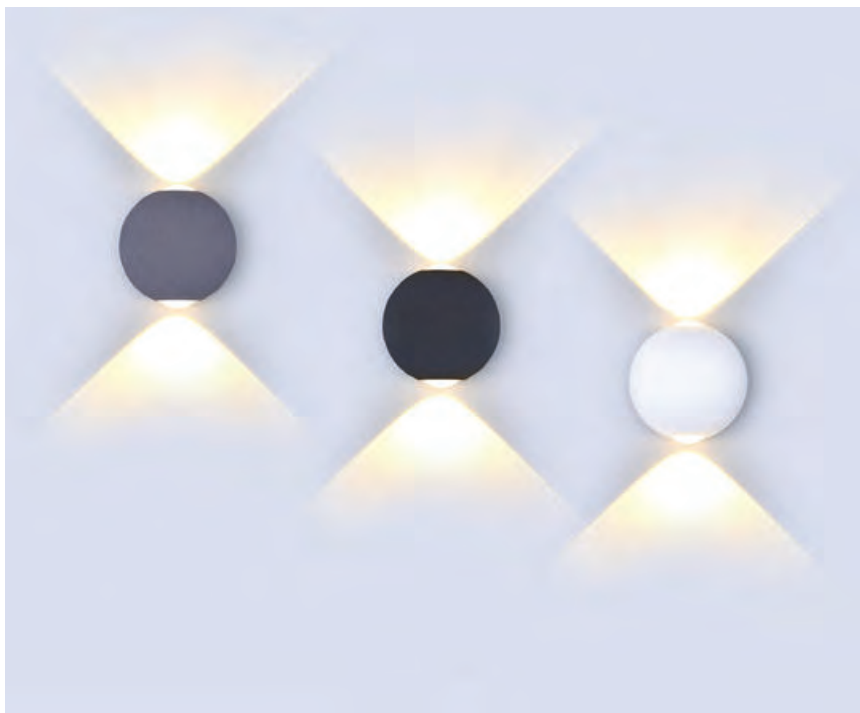

Grey

SKU: 7083 - 3000K Warm White 3800157616423
SKU: 7092 - 4000K Day White 3800157616928

Round-Bridgelux
6W VT-756

Sensor Compatible:	Yes
Voltage/Frequency:	AC:220-240V,50/60Hz
Luminous Flux:	660lm
IP Rating:	IP65
CRI:	>80

PF:	>0.45
Beam Angle:	Adjustable 5°-120°
Body Type:	Aluminium
Dimension:	140x115x100mm
Box Qty:	20 Pcs