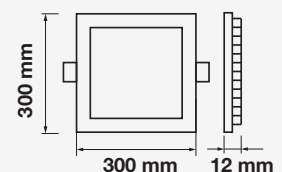

MODEL	WATTS	LUMENS	BOX QTY.
VT-624SQ	24w	2000	10 pcs

Cutting Size: 280x280mm

LED PANELS

LED MINI PANELS

Round Edge Series

V-TAC's Round Edge Panel has an elegant, classic design that lights up all the way to the edges — giving a contemporary lighting effect that is ideal for residential, office, or commercial indoor areas. The quick connector feature lessens set-up time brought by complicated wirings. Built with the most stable drivers in the market, have low maintenance panels without the flashes and the flickers.