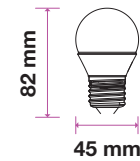

Beam Angle:	180°
Body Type:	Thermoplastic
Dimension:	45x81mm
Box Qty:	200 Pcs