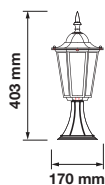

Stand Lamp
VT-753-W

SKU: 7075 3800157616287

Voltage:	AC:220-240V,50Hz
Max.Watts:	40W
IP Rating:	IP44
Holder:	E27
Color of Fixture:	Matt White
Body Type:	Aluminium+Glass
Size:	170x403mm
Box Qty:	10 Pcs