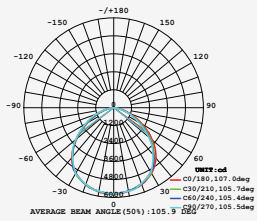

LUMINOUS INTENSITY DISTRIBUTION DIAGRAM