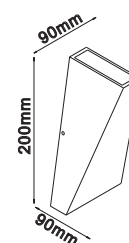

Triangle Light

6w VT-826

Sensor Compatible:	Yes
Voltage/Frequency:	AC:220-240V,50/60Hz
Luminous Flux:	660lm
IP Rating:	IP65
CRI:	>80

PF:	>0.5
Beam Angle:	Up15°-Down120°
Body Type:	Aluminium
Dimension:	90x200x90mm
Box Qty:	20 Pcs