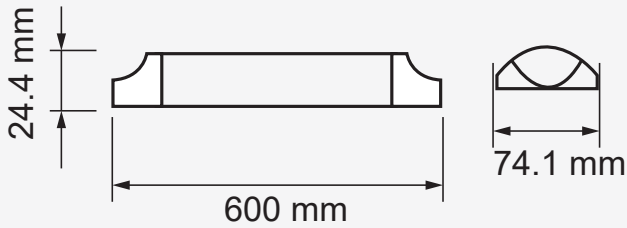

MODEL	WATTS	LUMENS	WEIGHT-KG	BOX QTY.
VT-8315	15w	2400lm	0.192	30 pcs

SKU: 6487 - 3000K WARM WHITE
SKU: 6488 - 4000K DAY WHITE
SKU: 6489 - 6400K WHITE

SuperBRIGHT
160
LUMENS/W

MODEL	WATTS	LUMENS	WEIGHT-KG	BOX QTY.
VT-8330	30w	4800lm	0.35	30 pcs

SKU: 6490 - 3000K WARM WHITE
SKU: 6491 - 4000K DAY WHITE
SKU: 6492 - 6400K WHITE