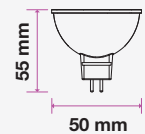

MODEL	WATTS	EQ.WATTS	LUMENS	BASE	BOX QTY.
VT-267	6.5w	40w	450	GU5.3	200 pcs
SKU: 207 | 3000K WARM WHITE					
SKU: 208 | 4000K DAY WHITE					
SKU: 209 | 6400K WHITE