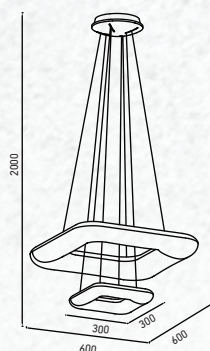

**COLOR
CHANGING
WITH REMOTE**