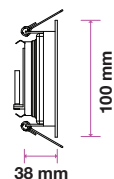

Fitting-Square-GU10

Model No	VT-781SQ-SN
SKU:	3598
Base:	GU10
Material:	Aluminium+Ferrum
Shape:	Square
Color of Fixture:	Satin Nickel
Dimension:	100x100x38mm
Cutting Size:	90x90mm
EAN:	3800157607278
Box Qty:	100 Pcs