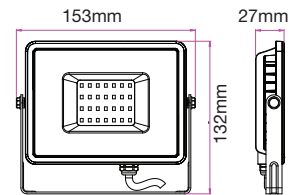

VT-20-W

SKU: 442 | 3000K WARM WHITE
SKU: 443 | 4000K DAY WHITE
SKU: 444 | 6400K WHITE

WATTS	LUMENS	BOX QTY.
20w	1600	20 pcs