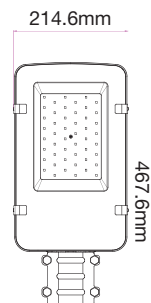

VT-30ST

SKU: 525 | 4000K DAY WHITE
SKU: 526 | 6400K WHITE

120
Lumen/W

WATTS	LUMENS	BOX QTY.
30w	3600	4 pcs

VT-50ST

SKU: 527 | 4000K DAY WHITE
SKU: 528 | 6400K WHITE

120
Lumen/W

WATTS	LUMENS	BOX QTY.
50w	6000	4 pcs

VT-100ST

SKU: 529 | 4000K DAY WHITE
SKU: 530 | 6400K WHITE

120
Lumen/W

WATTS	LUMENS	BOX QTY.
100w	12000	2 pcs

VT-150ST

SKU: 531 | 4000K DAY WHITE
SKU: 532 | 6400K WHITE

120
Lumen/W

WATTS	LUMENS	BOX QTY.
150w	18000	2 pcs