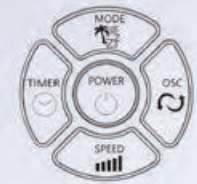

CONTROL PANEL