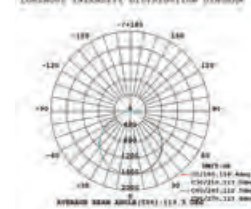

LUMINOUS INTENSITY DISTRIBUTION DIAGRAM