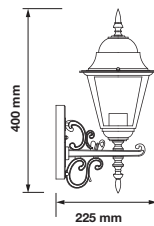

Color of Fixture: Matt White

Body Type: Aluminium+Glass

Size: 245x180x93mm

Box Qty: 10 Pcs

Wall Lamp

VT-760-B

SKU: 7519

3800157617789