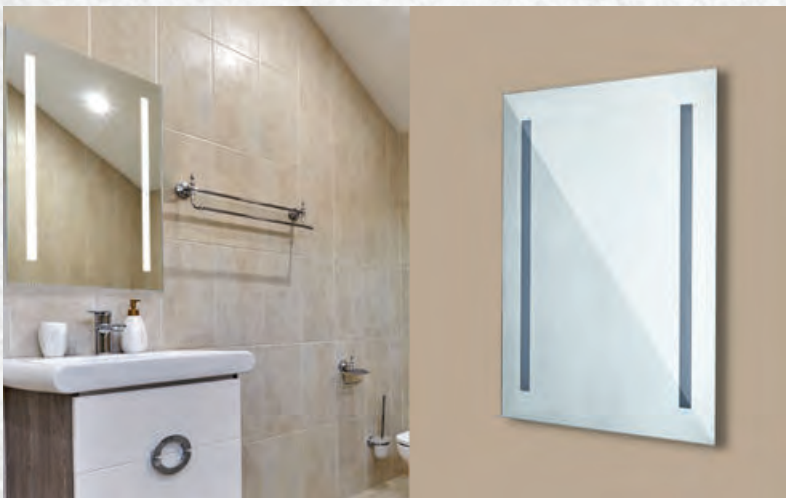

NEW

Mirror Lights

38W **VT-8800**

SKU: 40471 - 6400K White 3800157655019

Voltage/Frequency:	AC:200-240V,50/60Hz
Luminous Flux:	700lm
CRI:	>80
Beam Angle:	120°
Material :	Iron
Unit GW :	12 Kg
IP Rating:	IP44
Size :	800x600x35mm
Box Qty:	1Pcs

NEW

Mirror Lights

25W **VT-8601**

SKU: 40481 - 6400K White 3800157655026

Voltage/Frequency:	AC:200-240V,50/60Hz
Luminous Flux:	750lm
CRI:	>80
Beam Angle:	120°
Material :	Iron
Unit GW :	8 Kg
IP Rating:	IP44
Size :	D:600x35mm
Box Qty:	1Pcs

NEW

Mirror Lights

25W **VT-8602**

SKU: 40491 - 3IN1 3800157655033

Voltage/Frequency:	AC:200-240V,50/60Hz
Luminous Flux:	750lm
CRI:	>80
Beam Angle:	120°
Material :	Iron
Unit GW :	8.1 Kg
IP Rating:	IP44
Size :	D:600x35mm
Box Qty:	1Pcs