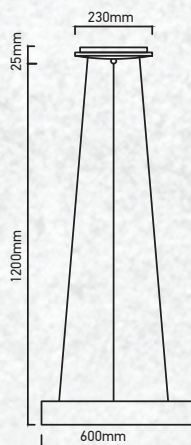

Pendant Light-Black

30w VT-32-1-B **Built In LED**

SKU: 3996 -3000K Warm White 3800157638814

Voltage/Frequency:	AC:220-240V,50Hz
Luminous Flux:	2250lm
LED Type:	SMD
CRI:	>80
PF:	>0.9
Beam Angle:	120°
No. of LED:	180 pcs
Material :	Iron+Acrylic
Unit GW :	4.3 Kg
Life Span:	30,000 Hours
Size :	600mm
Box Qty:	1Pcs