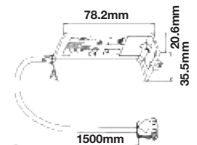

Sensor Type:	Infrared
Colour:	White
Detection Range:	30°
Voltage:	AC:110-240V,50/60Hz
Rated Load:	Max 200W(LED)
Detection Distance:	5cm/6cm(<24°C)

Ambient Light:	
Body Type:	Plastic
IP Rating:	IP20
Dimension:	35.5x78.2x18.7mm
Box Qty:	100 Pcs