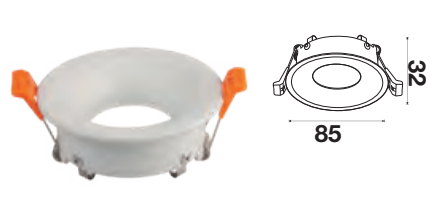

Fitting Square-GU10

Model No	VT-876-RD
SKU:	3169
Base:	GU10
Material:	Aluminium
Shape:	Square
Color of Fixture:	White
Dimension:	85x32mm
Cutting Size:	75mm
EAN:	3800157639125
Box Qty:	50 Pcs