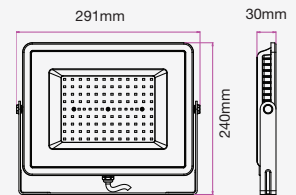

VT-106-B

SKU: 766 | 4000K DAY WHITE
SKU: 767 | 6400K WHITE

120
Lumen/W

WATTS	LUMENS	BOX QTY.
100w	12000	4 pcs

① METER WIRE