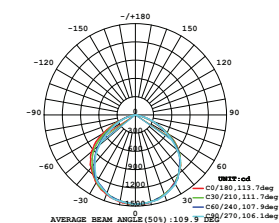

LUMINOUS INTENSITY DISTRIBUTION DIAGRAM