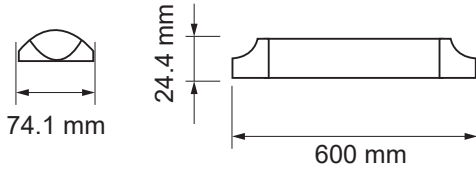

MODEL	WATTS	LUMENS	WEIGHT-KG	BOX QTY.
VT-8-20	20w	2400	0.42	10 pcs

SKU: 662 | 3000K WARM WHITE
SKU: 663 | 4000K DAY WHITE
SKU: 664 | 6400K WHITE

MODEL	WATTS	LUMENS	WEIGHT-KG	BOX QTY.
VT-8-40	40w	4800	0.84	10 pcs

SKU: 665 | 3000K WARM WHITE
SKU: 666 | 4000K DAY WHITE
SKU: 667 | 6400K WHITE