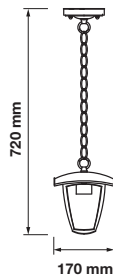

Ceiling Lamp

VT-735

SKU: 7058

3800157612616

Voltage: AC:220-240V,50Hz

Max.Watts: 60W

IP Rating: IP44

Holder: E27

Color of Fixture: Black

Body Type: Aluminium+Plastic

Size: 170x720mm

Box Qty: 10 Pcs