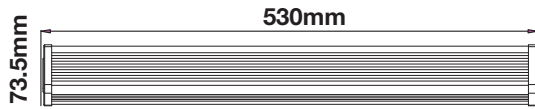

100° BEAM ANGLE

Sensor Compatible:	Yes
Voltage/Frequency:	AC:220-240V,50Hz
Luminous Flux:	9000lm
LED Type:	SMD
CRI:	>80
PF:	>0.9>0.9
Beam Angle:	100°
Body Type:	Aluminium
IP Rating:	IP54
Dimension:	530x103.5x73.5mm
Box Qty:	10 Pcs