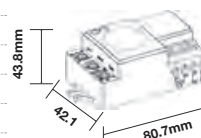

Microwave Sensor

Max 300W(LED)

VT-8077

SKU: 1446 3800157634755

Sensor Type:	Microwave
Colour:	White
Detection Range:	360°
Voltage:	AC:220-240V,50/60Hz
Rated Load:	Max 300W(LED)
Detection Distance:	1-8m(radius) Adjustable

Ambient Light:	0<3-2000LUX(Adjustable)
Body Type:	Plastic
IP Rating:	IP20
Dimension:	80.7x42.1x43.8mm
Time Delay:	Min. 10sec±3sec, Max.12min±1min
Box Qty:	100 Pcs