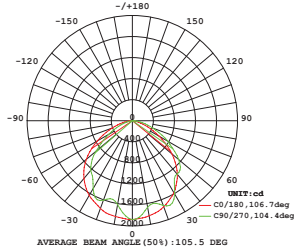

LUMINOUS INTENSITY DISTRIBUTION DIAGRAM