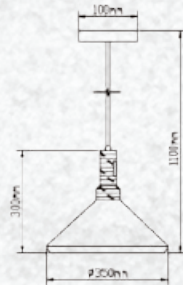

Model: VT-7535-W
SKU: 3763
EAN: 3800157611367
Size: 350x300x1100mm
Box Qty: 8Pcs
Material: Iron+Wooden Top

Wooden Top Iron-Black