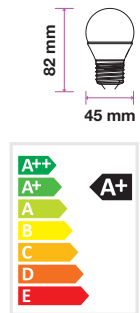

LED Bulbs-E27

5.5W VT-2166

SKU: 7360 - 2700K Warm White 3800157628181
SKU: 7361 - 4000K Day White 3800157628198

EQ. Watts: 40w
Voltage/Frequency: AC:220-240V,50Hz
Luminous Flux: 470lm
Commercial Type: G45

LED Type: SMD
CRI: >80
PF: >0.4
Base: E27

Beam Angle: 180°
Body Type: ThermoPlastic
Dimension: 45x82mm
Box Qty: 50 Pcs