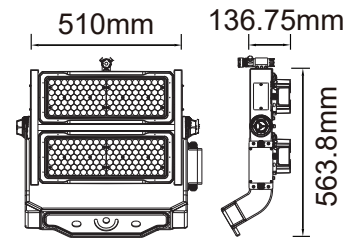

VT-502D

SKU: 497 | 4000K DAY WHITE