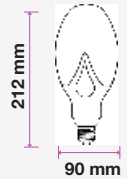

LED BULBS

LED Big Bulb | Lowbay

5 YEAR
WARRANTY*

MODEL	WATTS	LUMENS	BASE	BOX QTY.
VT-240	36w	3960	E27	20 pcs

- SKU: 283 | 3000K WARM WHITE
- SKU: 284 | 4000K DAY WHITE
- SKU: 285 | 6400K WHITE

2 YEAR
WARRANTY*

MODEL	WATTS	LUMENS	BASE	BOX QTY.
VT-260	60w	4800	E40	20 pcs

- SKU: 186 | 3000K WARM WHITE
- SKU: 187 | 4000K DAY WHITE
- SKU: 188 | 6400K WHITE

MODEL	WATTS	LUMENS	BASE	BOX QTY.
VT-85	85w	6800	E40	4 pcs

- SKU: 520 | 4000K DAY WHITE
- SKU: 521 | 6400K WHITE