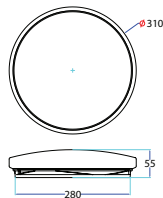

Sensor Compatible:	Yes
Voltage/Frequency:	AC:175-265V,50/60Hz
Luminous Flux:	1080lm
IP Rating:	IP20
CRI:	>80
PF:	>0.5

Beam Angle:	120°
Color of Fixture:	White
Body Type:	Plastic
Shape:	Round
Dimension:	Ø310x55mm
Box Qty:	5 Pcs

Smart Domelight-CCT Changeable by Switch

24w VT-8424-S

SKU: 7606 - 3IN1 3800157652216