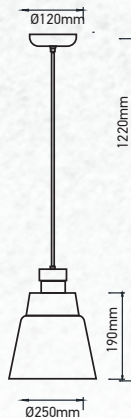

Pendant Light-Gold Lamp Shade

7W VT-7444-G Built In LED

SKU: 3936 - 3000K Warm White 3800157628976
SKU: 3930 - 4000K Day White 3800157626583

Voltage/Frequency:	AC:220-240V,50Hz
Luminous Flux:	400lm
LED Type:	SMD
CRI:	>80
PF:	>0.5
Beam Angle:	120°
No. of LED:	14 pcs
Material :	Metal Finish
Unit GW :	1.9 Kg
Life Span:	30,000 Hours
Size :	Ø250xH190mm
Box Qty:	8Pcs