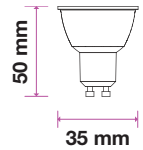

LED SPOTLIGHTS

LED GU10 Lights

Achieve a warm soft glow in any room with our improved range of GU10 spotlights with 30,000-hr lamp life.

- Clear and frost cover options
- Available in 38°D or 110°D beam angle
- Dimmable options available
- 30,000-hr lifespan
- DC: 12V for GU5.3
- AC: 220-240V, 50Hz for GU10
- CRI: >80

5 YEAR WARRANTY*

MODEL	WATTS	EQ.WATTS	LUMENS	BASE	BOX QTY.
VT-232	2w	15w	180	GU10	200 pcs

SKU: 869 | 3000K WARM WHITE
SKU: 870 | 4000K DAY WHITE
SKU: 871 | 6400K WHITE

MODEL	WATTS	EQ.WATTS	LUMENS	BASE	BOX QTY.
VT-205	5w	35w	400	GU10	200 pcs

SKU: 201 | 3000K WARM WHITE
SKU: 202 | 4000K DAY WHITE
SKU: 203 | 6400K WHITE

MODEL	WATTS	EQ.WATTS	LUMENS	BASE	SHAPE	BOX QTY.
VT-275	5w	40w	380	GU10		192 pcs

SKU: 108 | 3000K WARM WHITE
SKU: 797 | 4000K DAY WHITE
SKU: 511 | 6400K WHITE

MODEL	WATTS	EQ.WATTS	LUMENS	BASE	SHAPE	BOX QTY.
VT-275D	5w	35w	380	GU10		192 pcs

SKU: 109 | 3000K WARM WHITE
SKU: 512 | 4000K DAY WHITE
SKU: 897 | 6400K WHITE

LED SPOT LIGHTS