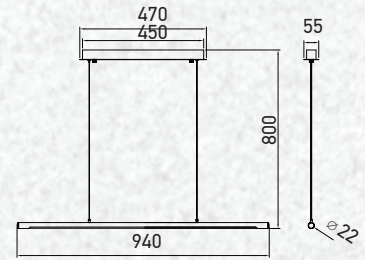

Designer Sleek Pendant-Chrome

18w VT-7018

Built In LED

SKU: 3890 - 4000K Day White

3800157621083

Voltage/Frequency:	AC:220-240V,50Hz
Luminous Flux:	1350lm
LED Type:	SMD
CRI:	>80
PF:	>0.8
Beam Angle:	120°

No. of LED:	90 pcs
Material :	Stainless Steel+Metal+PMMA
Unit GW :	1.38 Kg
Life Span:	20,000 Hours
Size :	940x55x800mm
Box Qty:	12Pcs

Designer Sleek Pendant-Chrome

24w VT-7024

Built In LED

SKU: 3891 - 4000K Day White

3800157621090

Voltage/Frequency:	AC:220-240V,50Hz
Luminous Flux:	1800lm
LED Type:	SMD
CRI:	>80
PF:	>0.8
Beam Angle:	120°

No. of LED:	120 pcs
Material :	Stainless Steel+Metal+PMMA
Unit GW :	1.59 Kg
Life Span:	20,000 Hours
Size :	1220x55x800mm
Box Qty:	12Pcs