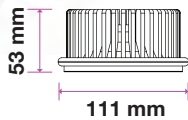

Including 2 reflectors (40° already mounted)

20°

40°