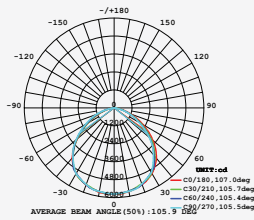

LUMINOUS INTENSITY DISTRIBUTION DIAGRAM