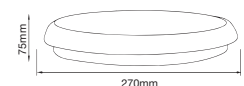

Slim Domelight with Emergency+Sensor

- AC:220-240V,50/60Hz
- 110° Beam Angle
- SMD LED chip type
- Body Material - PC
- 30,000 Life Hours
- CRI >80
- IP Rating IP65
- > 3 Hours emergency operation time
- Battery type -Ni-Cd 9.6V,1.0Ah
- Battery Charging Current - 60mA
- Battery Discharge Current - 200mA
- Microwave Sensor
- 3-6m detection distance
- 10mx6m detection range
- 360°Ceiling/120°Wall Mounted
- 0.5-3m/s detection motion speed
- 30s, 40s, 50s customized (time delay)
- Daylight sensor -Day: 7-20LUX
- Dimmable - Yes, 0, 10%,20% optional
- Manual Override
- Standby - 0s, 10s, 10m optional

3 YEAR
WARRANTY*

3in1
Bulkhead
Emergency Battery Backup
Microwave Sensor

MODEL	WATTS	LUMENS	BOX QTY.	SKU: 823 | 4000K DAY WHITE
VT-12SES	14w	1440	10 pcs