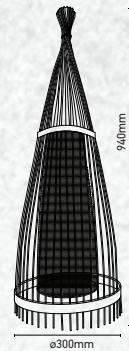

Rattan Floor Lamp