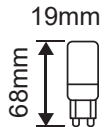

Capsules-G9

6W VT-2227

SKU: 2719 - 3000K Warm White 3800157644426
SKU: 2720 - 4000K Day White 3800157644433
SKU: 2721 - 6400K White 3800157644440

EQ. Watts: **45**
Voltage/Frequency: **AC:220-240V,50Hz**
Luminous Flux: **550lm**
LED Type: **SMD**

CRI: **>80**
PF: **>0.5**
Base: **G9**
Beam Angle: **300°**

Body Type: **Plastic**
Dimension: **19x68mm**
Box Qty: **200 Pcs**