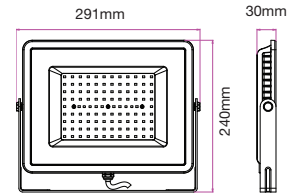

VT-106-W

SKU: 768 | 4000K DAY WHITE
SKU: 769 | 6400K WHITE

120
Lumen/W

WATTS	LUMENS	BOX QTY.
100w	12000	4 pcs

① METER WIRE