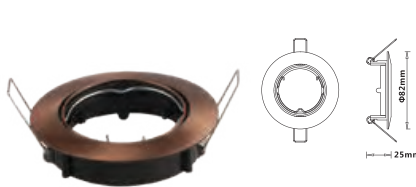

Fitting Round-GU10

Model No	VT-779-B
SKU:	8580
Base:	GU10
Material:	Zinc alloy
Shape:	Round
Color of Fixture:	Bronze
Dimension:	82x25mm
Cutting Size:	74mm
EAN:	3800157651851
Box Qty:	100 Pcs