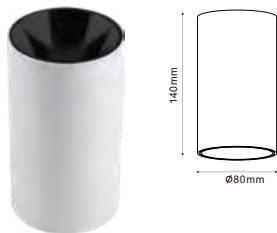

Fitting Round-GU10

Model No	VT-882-RB
SKU:	8589
Base:	GU10
Material:	Aluminium + PC
Shape:	Round
Color of Fixture:	White frame + Black reflector
Dimension:	ø80x140mm
Cutting Size:	NA
EAN:	3800157651943
Box Qty:	50 Pcs