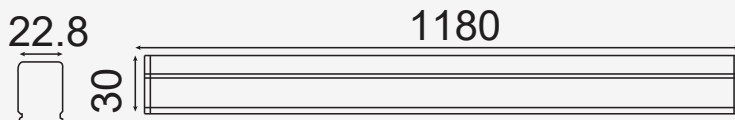

MODEL	WATTS	LUMENS	WEIGHT-KG	BOX QTY.
VT-125	16w	1440	0.16	25 pcs

SKU: 695 | 3000K WARM WHITE
SKU: 696 | 4000K DAY WHITE
SKU: 697 | 6400K WHITE