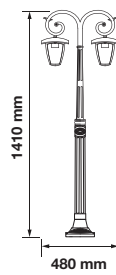

Stand Lamp

VT-738

SKU: 7061

3800157612647

Voltage: AC:220-240V,50Hz

Max.Watts: 60Wx2

IP Rating: IP44

Holder: E27

Color of Fixture: Black

Body Type: Aluminium+Glass

Size: 480x1410mm

Box Qty: 1 Pcs