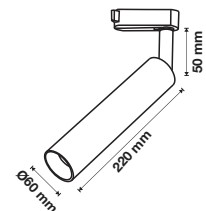

LED TRACKLIGHTS

4 Line Tracklights-Black Body

A complete range of durable 7w to 20w 4-line LED track lights with aluminum body equipped with LED Chip by Samsung. These COB LEDs are also renowned for its high-CRI rating, perfect for retail lighting. Available in a stylish, ebony black finish.

5 YEAR
WARRANTY*

- **COB LED Type**
- **30,000 hrs Lifespan**
- **24° Beam Angle**
- **AC:220-240V,50Hz**
- **High CRI of > 90**
- **Aluminum Body**

MODEL	WATTS	LUMENS	PF	CRI	BOX QTY.	BEAM ANGLE
VT-407-B	7w	420	>0.5	>90	40 pcs	24°

- SKU: 353 | 3000K WARM WHITE
- SKU: 354 | 4000K DAY WHITE
- SKU: 355 | 5000K WHITE

MODEL	WATTS	LUMENS	PF	CRI	BOX QTY.	BEAM ANGLE
VT-415-B	15w	1050	>0.5	>90	40 pcs	24°

- SKU: 359 | 3000K WARM WHITE
- SKU: 360 | 4000K DAY WHITE
- SKU: 361 | 5000K WHITE

MODEL	WATTS	LUMENS	PF	CRI	BOX QTY.	BEAM ANGLE
VT-420-B	20w	1400	>0.9	>90	40 pcs	24°

- SKU: 365 | 3000K WARM WHITE
- SKU: 366 | 4000K DAY WHITE
- SKU: 367 | 5000K WHITE