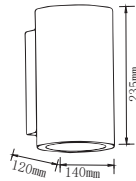

Concrete Wall Lamp

NEW