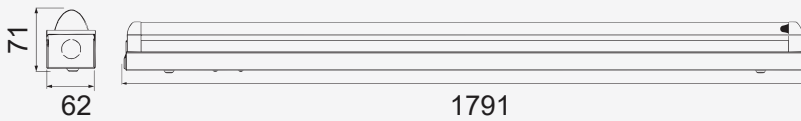

MODEL	WATTS	LUMENS	WEIGHT-KG	BOX QTY.
VT-8-63	60w	6000	2.42	10 pcs

SKU: 519 | 3IN1