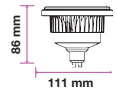

AR111-GU10
12W VT-1112D

SKU: 7234 - 3000K Warm White 3800157620055
SKU: 7235 - 4500K Day White 3800157620062
SKU: 7236 - 6000K White 3800157620079

EQ. Watts: 60w
Voltage/Frequency: AC:200-240V,50Hz
Luminous Flux: 900lm
LED Type: COB

CRI: >80
PF: >0.9
Base: GU10
Beam Angle: 40°

Body Type: Plastic Clad Aluminium
Dimension: Ø111x86mm
Box Qty: 60 Pcs

AR111-Accessories

Model No: VT-7221-W Dimension: 174x174 mm
SKU: 3575 Cutting Size: 163x163mm
Base: 1XAR111 EAN: 3800157604765
Material: Aluminium Box Qty: 24 Pcs
Color of Fixture: White

AR111-Accessories

Model No: VT-7222-W Dimension: 325x174mm
SKU: 3576 Cutting Size: 167x305mm.
Base: 2XAR111 EAN: 3800157604772
Material: Aluminium Box Qty: 12 Pcs
Color of Fixture: White

AR111-Accessories

Model No: VT-7223-W Dimension: 475x174mm
SKU: 3577 Cutting Size: 168x455mm
Base: 3XAR111 EAN: 3800157604789
Material: Aluminium Box Qty: 12 Pcs
Color of Fixture: White

AR111-Accessories

Model No: VT-7221-B Dimension: 174x174 mm
SKU: 3581 Cutting Size: 163x163mm
Base: 1XAR111 EAN: 3800157607063
Material: Aluminium Box Qty: 24 Pcs
Color of Fixture: Black

AR111-Accessories

Model No: VT-7222-B Dimension: 325x174 mm
SKU: 3582 Cutting Size: 167x305mm.
Base: 2XAR111 EAN: 3800157607070
Material: Aluminium Box Qty: 12 Pcs
Color of Fixture: Black

AR111-Accessories

Model No: VT-7223-B Dimension: 475x174mm
SKU: 3583 Cutting Size: 168x455mm
Base: 3XAR111 EAN: 3800157607087
Material: Aluminium Box Qty: 12 Pcs
Color of Fixture: Black