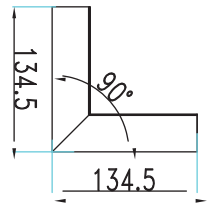

: SKU:396 | 4000K DAY WHITE

12W
VT-7-42-LW