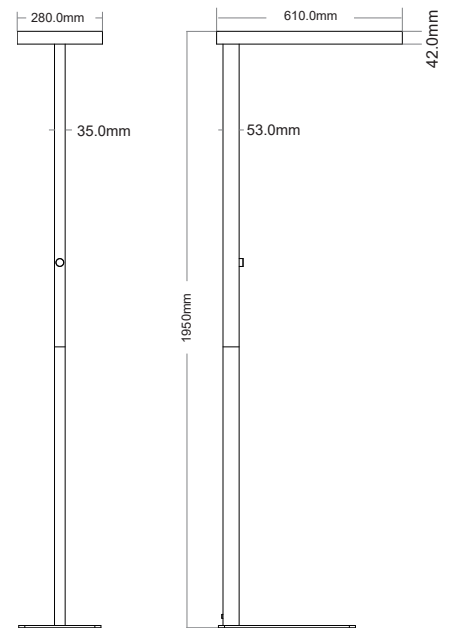

KNOB
DIMMING

UP-DOWN
LIGHTS

WIRELESS CHARGING

ANDROID & IPHONE

BRIGHTNESS ADJUSTABLE

ENERGY CONSERVATION

EYE PROTECTION

TIMER POWER OFF