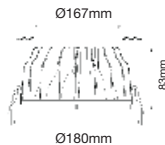

Sensor Compatible:	Yes
Voltage/Frequency:	AC:100-277V,50/60Hz
Luminous Flux:	2400lm
LED Type:	COB
CRI:	>80
PF:	>0.5

Beam Angle:	120°
Body Type:	PKW
Color of Fixture:	White
Shape:	Round
Dimension:	Ø180x83mm
Cutting Size:	Ø167mm
Box Qty:	18 Pcs

Reflector Series - High Lumen

30W VT-26301

SKU: 1276 - 3000K Warm White 3800157611985
SKU: 1277 - 4000K Day White 3800157611992
SKU: 1278 - 6400K White 3800157612005