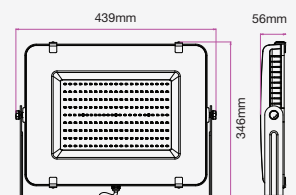

VT-206-B

SKU: 778 | 4000K DAY WHITE
SKU: 779 | 6400K WHITE

120
Lumen/W