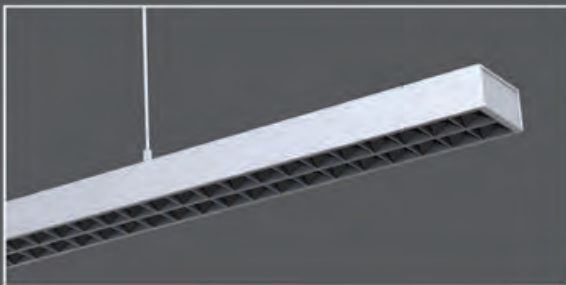

LED LINEAR LIGHTS

 **1-10V**
DIMMABLE

LINEAR HANGING LIGHTS-NON LINKABLE

This modern range of suspended linear lights has up & down illumination for a more evenly distributed light that creates a subtle ambient yet sufficient lighting for any commercial lighting. Linear up & down lights are offered in two colors variants Silver and White.