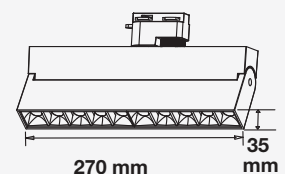

NEW

5 YEAR
WARRANTY*

LED TRACKLIGHTS

Linear Tracklights

Experience true colours through our LED Linear Tracklights efficient set of track lights with CRI >90, UGR<19 and flicker free. The latest LED technology from Samsung, and five years of warranty.

- 30,000 hrs Lifespan
- 30° Beam Angle
- AC:220-240V,50Hz
- Flicker Free
- High CRI of > 90
- Aluminum Body
- UGR<19

UGR<19

MODEL	WATTS	LUMENS	PF	CRI	BOX QTY.	BEAM ANGLE
VT-416-B	12W	960	>0.5	>90	40 pcs	30°

SKU: 20000 | 2700K WARM WHITE
SKU: 20001 | 4000K DAY WHITE

MODEL	WATTS	LUMENS	PF	CRI	BOX QTY.	BEAM ANGLE
VT-431-B	25W	2000	>0.9	>90	20 pcs	30°

SKU: 20006 | 2700K WARM WHITE
SKU: 20007 | 4000K DAY WHITE