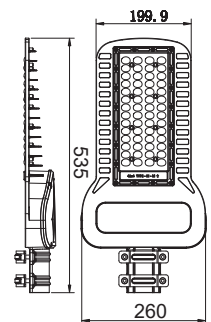

VT-154ST

SKU: 962 | 4000K DAY WHITE
SKU: 963 | 6400K WHITE

WATTS	LUMENS	BOX QTY.
150w	18000	2 pcs