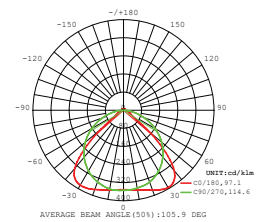

V-TAC PERFORMANCE
160
LUMENS/WATT

PRO series

MODEL	WATTS	CRI	LUMENS	PF	SIZE
VT-4551D	50w	>80	8000	>0.9	1500mm

LINEAR MASTER TRUNKING
SKU: 1360 | 4000K DAY WHITE

90° LENS

DIMMABLE