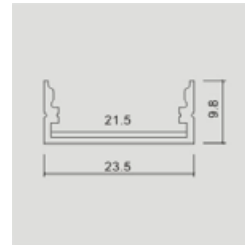

Aluminium Profiles-Milky

Model No:	VT-8108
SKU:	3352
Dimension:	2000x23.5x10mm
Color of Fixture:	Milky
EAN:	3800157636803

Aluminium Profiles-White Housing

Model No:	VT-8108-W
SKU:	3367
Dimension:	2000x23.5x10mm
Color of Fixture:	White
EAN:	3800157640176

Box Qty. 120 Pcs