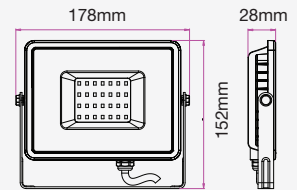

VT-30-B

- SKU: 400 | 3000K WARM WHITE
- SKU: 401 | 4000K DAY WHITE
- SKU: 402 | 6400K WHITE

WATTS	LUMENS	BOX QTY.
30w	2400	10 pcs