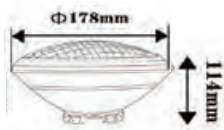

Pool Lights-PAR56
12W VT-1262

SKU: 7560 - 3000K Warm White 3800157633826
SKU: 7559 - 6500K White 3800157633819
SKU: 7561 - Blue 3800157633833

Commercial Type:	PAR56
Voltage/Frequency:	AC/DC:12V,50Hz
Luminous Flux:	1200lm
Beam Angle:	120°
CRI:	>80
IP Rating:	IP68
Body Type:	Glass
Dimension:	178x114mm
Cutting Size:	NA
Box Qty:	12 Pcs