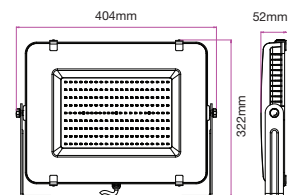

VT-150-W

SKU: 478 | 3000K WARM WHITE
SKU: 479 | 4000K DAY WHITE
SKU: 480 | 6400K WHITE

WATTS	LUMENS	BOX QTY.
150w	12000	2 pcs