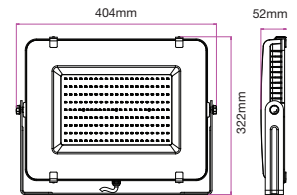

VT-150-G

- SKU: 481 | 3000K WARM WHITE
- SKU: 482 | 4000K DAY WHITE
- SKU: 483 | 6400K WHITE

WATTS	LUMENS	BOX QTY.
150w	12000	2 pcs