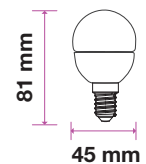

MODEL	WATTS	EQ.WATTS	LUMENS	BASE	SHAPE	BOX QTY.
VT-282	5.5w	40w	470	E14	P45	200 pcs
SKU: 856 | 3000K WARM WHITE