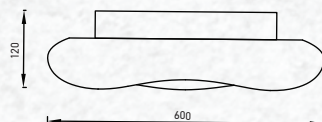

Designer Series Surface-Color Changing

38W VT-7609

SKU: 3968 -3IN1

3800157636629

Voltage/Frequency: AC:220-240V,50Hz

Luminous Flux: 3300lm

LED Type: SMD

CRI: >80

PF: >0.9

Beam Angle: 120°

No. of LED: 384 pcs

Material : PC

Unit GW : 4.90 kgs

Life Span: 30,000 Hours

Size : 600x120mm

Box Qty: 1Pcs