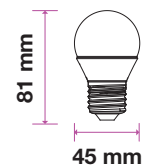

LED PLASTIC BULBS
G45 | P45

5 YEAR
WARRANTY*

MODEL	WATTS	EQ.WATTS	LUMENS	BASE	SHAPE	BOX QTY.
VT-246	5.5w	40w	470	E27	G45	200 pcs
SKU: 174 | 3000K WARM WHITE						
SKU: 175 | 4000K DAY WHITE						
SKU: 176 | 6400K WHITE						

MODEL	WATTS	EQ.WATTS	LUMENS	BASE	SHAPE	BOX QTY.
VT-283	5.5w	40w	470	E27	G45	200 pcs
SKU: 857 | 3000K WARM WHITE						

MODEL	WATTS	EQ.WATTS	LUMENS	BASE	SHAPE	BOX QTY.
VT-290	7w	45w	600	E27	G45	200 pcs
SKU: 866 | 3000K WARM WHITE						
SKU: 867 | 4000K DAY WHITE						
SKU: 868 | 6400K WHITE						

MODEL	WATTS	EQ.WATTS	LUMENS	BASE	SHAPE	BOX QTY.
VT-236	5.5w	40w	470	E14	P45	200 pcs
SKU: 168 | 3000K WARM WHITE						
SKU: 169 | 4000K DAY WHITE						
SKU: 170 | 6400K WHITE						

MODEL	WATTS	EQ.WATTS	LUMENS	BASE	SHAPE	BOX QTY.
VT-282	5.5w	40w	470	E14	P45	200 pcs
SKU: 856 | 3000K WARM WHITE						

MODEL	WATTS	EQ.WATTS	LUMENS	BASE	SHAPE	BOX QTY.
VT-270	7w	45w	600	E14	P45	200 pcs
SKU: 863 | 3000K WARM WHITE						
SKU: 864 | 4000K DAY WHITE						
SKU: 865 | 6400K WHITE