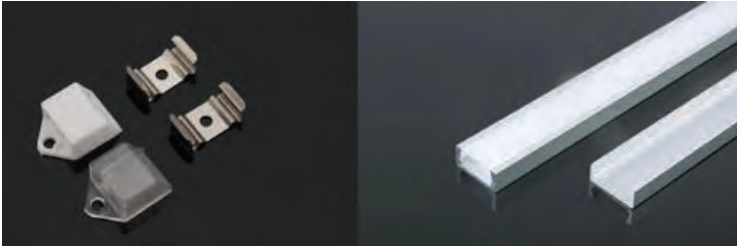

Aluminium Profiles-Milky

Model No:	VT-9327
SKU:	3370
Dimension:	x2000x16mmx7mm
Color of Fixture:	Milky
EAN:	3800157645553
Box Qty.	200 Pcs