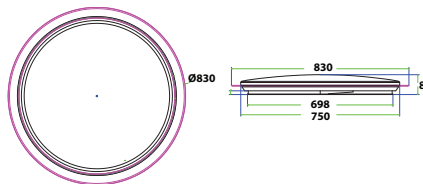

Domelight-Remote Control-CCT Changeable

80w VT-8480

SKU: 1496 - 3IN1

3800157648790

Sensor Compatible:	Yes
Voltage/Frequency:	AC:175-265V,50/60Hz
Luminous Flux:	5600lm
IP Rating:	IP20
CRI:	>80
PF:	>0.9

Beam Angle:	120°
Color of Fixture:	White
Body Type:	Plastic+Metal
Shape:	Round
Dimension:	Ø830x85mm
Box Qty:	2 Pcs

DIMMABLE
WITH REMOTE

CCT CHANGING
With Remote Control