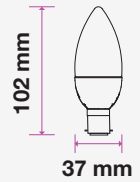

LED PLASTIC BULBS

Candle | G45

5 YEAR
WARRANTY*

MODEL	WATTS	EQ.WATTS	LUMENS	BASE	SHAPE	BOX QTY.
VT-299	5.5w	40w	470	B15	Candle	200 pcs

SKU: 860 | 3000K WARM WHITE

MODEL	WATTS	EQ.WATTS	LUMENS	BASE	SHAPE	BOX QTY.
VT-299D	5.5w	40w	470	B15	Candle	200 pcs

SKU: 861 | 3000K WARM WHITE

MODEL	WATTS	EQ.WATTS	LUMENS	BASE	SHAPE	BOX QTY.
VT-223	5.5w	40w	470	B22	Candle	192 pcs

SKU: 103 | 3000K WARM WHITE

MODEL	WATTS	EQ.WATTS	LUMENS	BASE	SHAPE	BOX QTY.
VT-221	5.5w	40w	470	B22	G45	192 pcs

SKU: 104 | 3000K WARM WHITE