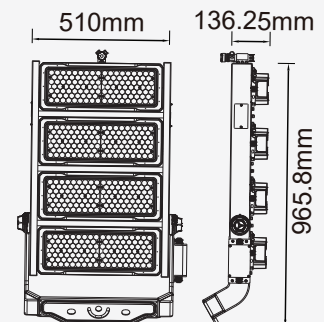

VT-1002D

SKU: 499 | 4000K DAY WHITE