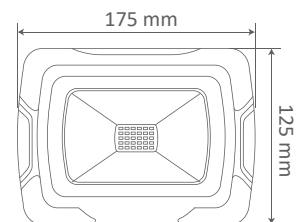

VT-11-R

SKU: 20037 | 4000K DAY WHITE
SKU:502 | 6400K WHITE

WATTS	LUMENS	BOX QTY.
10w	700	20 pcs