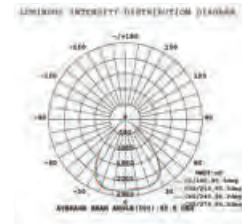

Sensor Compatible:	Yes
Voltage/Frequency:	AC:220-240V,50Hz
Luminous Flux:	4000lm
LED Type:	SMD
CRI:	>70
PF:	>0.9
Beam Angle:	90°
Body Type:	Die Cast Aluminium
IP Rating:	IP44
Dimension:	220x114mm
Box Qty:	8 Pcs

90° BEAM ANGLE