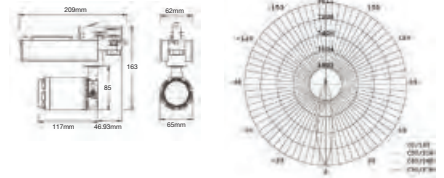

Tracklights-Black-White Body
10w VT-4512

SKU: 1332 - 3000K Warm White 3800157620604
SKU: 1333 - 4000K Day White 3800157620611
SKU: 1334 - 6000K White 3800157620628

5 YEAR WARRANTY

Sensor Compatible:	Yes	Beam Angle:	24°
Voltage/Frequency:	AC:220-240V,50/60Hz	Color of Fixture:	Black+White
Luminous Flux:	800lm	Body Type:	Aluminium
LED Type:	COB	Life span:	30,000 Hours
CRI:	>80	Dimension:	209x65x163mm
PF:	>0.9	Box Qty:	40 Pcs