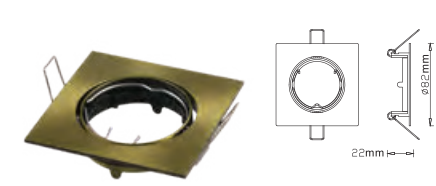

Fitting Square-GU10

Model No	VT-779-SG
SKU:	8581
Base:	GU10
Material:	Zinc alloy
Shape:	Square
Color of Fixture:	Gold
Dimension:	82x82x22mm
Cutting Size:	74mm
EAN:	3800157651868
Box Qty:	100 Pcs