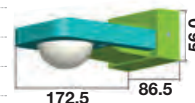

Body Type: PC

IP Rating: IP65

Dimension: 86.5x172.5x56mm

Time Delay: Min.10sec±3sec, Max. 30min±2min

Box Qty: 50 Pcs

Microwave Sensor 300w(LED)

VT-8084-B

SKU: 15031 3800157641289