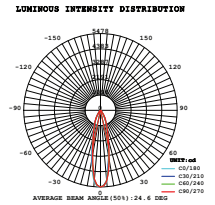

Sensor Compatible:	Yes	Beam Angle:	25°
Voltage/Frequency:	AC:100-240V,50/60Hz	Color of Fixture:	Black
Luminous Flux:	2300lm	Body Type:	Die Cast Aluminium
LED Type:	COB	Life span:	20,000 Hours
CRI:	>95	Dimension:	123x165x218mm
PF:	>0.9	Box Qty:	8 Pcs