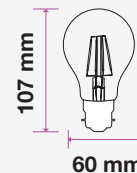

MODEL	WATTS	EQ.WATTS	LUMENS	BASE	SHAPE	BOX QTY.
VT-228	4w	35w	350	B22	A60	96 pcs

SKU:107 | 2200K WARM WHITE