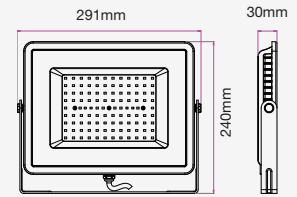

① METER WIRE

LUMINOUS INTENSITY DISTRIBUTION DIAGRAM

VT-150-B

- SKU: 475 | 3000K WARM WHITE
- SKU: 476 | 4000K DAY WHITE
- SKU: 477 | 6400K WHITE

WATTS	LUMENS	BOX QTY.
150w	12000	2 pcs

① METER WIRE

LUMINOUS INTENSITY DISTRIBUTION DIAGRAM