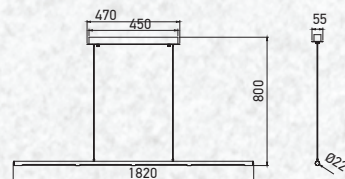

Designer Sleek Pendant-Chrome

24w VT-7024

Built In LED

SKU: 3891 - 4000K Day White

3800157621090

Voltage/Frequency:	AC:220-240V,50Hz
Luminous Flux:	1800lm
LED Type:	SMD
CRI:	>80
PF:	>0.8
Beam Angle:	120°

No. of LED:	120 pcs
Material :	Stainless Steel+Metal+PMMA
Unit GW :	1.59 Kg
Life Span:	20,000 Hours
Size :	1220x55x800mm
Box Qty:	12Pcs