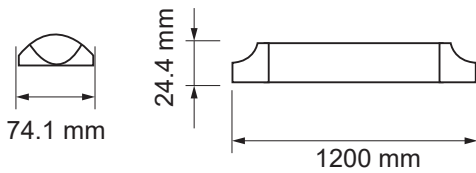

MODEL	WATTS	LUMENS	WEIGHT-KG	BOX QTY.
VT-8-50	50w	6000	1.00	10 pcs

SKU: 668 | 4000K DAY WHITE
SKU: 669 | 6400K WHITE