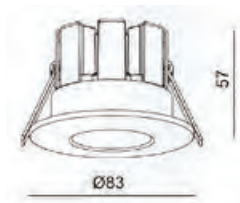

Changeable bezel options:

CCT and Dimming VIA SMART PHONE APP

30-60-90 MIN Fire Rated

IP65 RATING

QUICK CONNECTOR

DIMMABLE

Fire Rated Downlight With White Bezel
10w VT-7710

SKU: 1424 - 3 IN 1   3800157633109

Voltage/Frequency:	AC:220-240V,50Hz
Lumens:	850lm
LED Type:	COB
Body Type:	Aluminium
Beam Angle:	38°
Life Span:	30,000 Hours
Unit Size:	Ø83x57mm
IP Rating:	IP65
Box Qty:	40 Pcs

30-60-90 MIN Fire Rated

Fire Rated Fitting-GU10

SKU: 8916   EAN: 3800157654944

Model:	VT-703-WH
Base	GU10
Material:	Steel
Shape:	Round
Color of Fxture:	White
IP Rating:	IP20
Dimension:	Ø90x106mm
Cutting Size:	Ø75mm
Box Qty:	60 Pcs

Twist & Lock

30-60-90 MIN Fire Rated

Fire Rated Fitting-GU10

SKU: 8917   EAN: 3800157654951

Model:	VT-703-N
Base	GU10
Material:	Steel
Shape:	Round
Color of Fxture:	Satin Nickle
IP Rating:	IP20
Dimension:	Ø90x106mm
Cutting Size:	Ø75mm
Box Qty:	60 Pcs

Twist & Lock