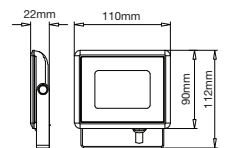

E Series-Black Body

10w VT-4011B

SKU: 5940 - 3000K Warm White 3800157625333
SKU: 5941 - 4000K Day White 3800157625340
SKU: 5942 - 6500K White 3800157625357