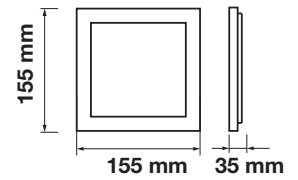

Body Type: Aluminium
Dimension: 155x155x35mm
Box Qty: 20 Pcs