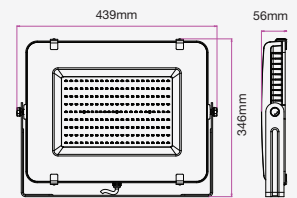

VT-200-B

- SKU: 418 | 4000K DAY WHITE
- SKU: 419 | 6400K WHITE

WATTS	LUMENS	BOX QTY.
200w	16000	2 pcs