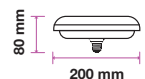

MODEL	WATTS	EQ.WATTS	LUMENS	BASE	SHAPE	BOX QTY.
VT-224	24w	120w	1900	E27	F200	20 pcs
SKU: 216 | 3000K WARM WHITE SKU: 217 | 4000K DAY WHITE SKU: 218 | 6400K WHITE