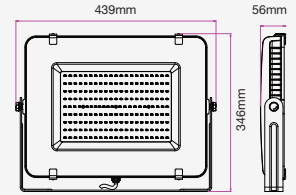

① METER WIRE

LUMINOUS INTENSITY DISTRIBUTION DIAGRAM

VT-200-W

SKU: 420 | 4000K DAY WHITE
 SKU: 421 | 6400K WHITE

WATTS	LUMENS	BOX QTY.
200w	16000	2 pcs

① METER WIRE

LUMINOUS INTENSITY DISTRIBUTION DIAGRAM

VT-300-W