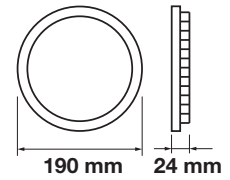

Body Type: Aluminium+Chrome
Dimension: Ø190x24mm
Box Qty: 20 Pcs