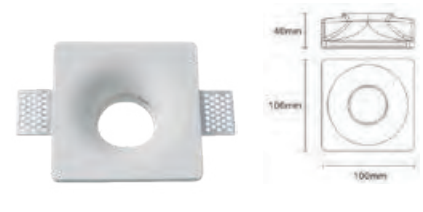

Fitting-Square-GU10

Model No	VT-859SQ
SKU:	3696
Base:	GU10
Material:	Gypsum
Shape:	Square
Color of Fixture:	White
Dimension:	100x100x40mm
Cutting Size:	103x103mm
EAN:	3800157633550
Box Qty:	40 Pcs