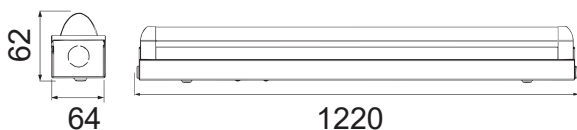

4
FEET

120
Lumen/W