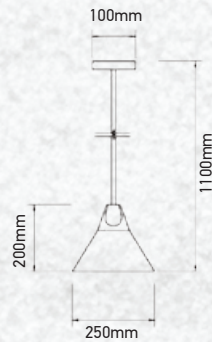

Modern Wooden Top-White

Model:	VT-7425-WH
SKU:	3756
EAN:	3800157611299
Size:	250x200x1100mm
Box Qty:	8Pcs
Material:	Aluminium+Wooden Top