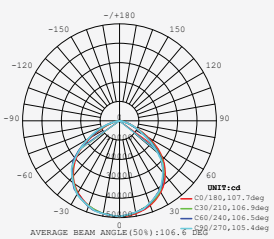

① METER WIRE

LUMINOUS INTENSITY DISTRIBUTION DIAGRAM

VT-505

SKU: 966 | 4000K DAY WHITE
 SKU: 967 | 6400K WHITE

WATTS	LUMENS	BOX QTY.
500w	60000	1 pcs

120
 Lumen/W

① METER WIRE

LUMINOUS INTENSITY DISTRIBUTION DIAGRAM