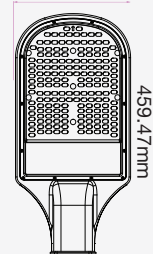

VT-101ST

SKU: 535 | 4000K DAY WHITE

SKU: 536 | 6400K WHITE

WATTS	LUMENS	BOX QTY.
100w	10000	2 pcs

220mm