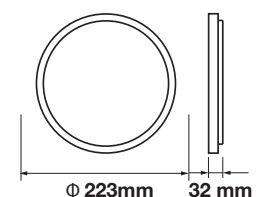

Cutting Size: 75-200mm