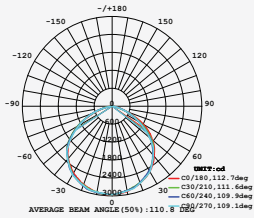

VT-100-G

- SKU: 472 | 3000K WARM WHITE
- SKU: 473 | 4000K DAY WHITE
- SKU: 474 | 6400K WHITE

WATTS	LUMENS	BOX QTY.
100w	8000	4 pcs

① METER WIRE

VT-150-G

- SKU: 481 | 3000K WARM WHITE
- SKU: 482 | 4000K DAY WHITE
- SKU: 483 | 6400K WHITE

WATTS	LUMENS	BOX QTY.
150w	12000	2 pcs

① METER WIRE

VT-200-G

- SKU: 484 | 4000K DAY WHITE
- SKU: 485 | 6400K WHITE

WATTS	LUMENS	BOX QTY.
200w	16000	2 pcs

① METER WIRE

VT-300-G

- SKU: 488 | 4000K DAY WHITE
- SKU: 489 | 6400K WHITE

WATTS	LUMENS	BOX QTY.
300w	24000	2 pcs

① METER WIRE