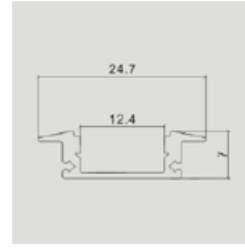

Aluminium Profiles-Milky

Model No:	VT-8106
SKU:	3350
Dimension:	2000x24.7x7mm
Color of Fixture:	Milky
EAN:	3800157636780

Aluminium Profiles-White Housing

Model No:	VT-8106-W
SKU:	3368
Dimension:	2000x24.7x7mm
Color of Fixture:	White
EAN:	3800157640183

Box Qty. 180 Pcs