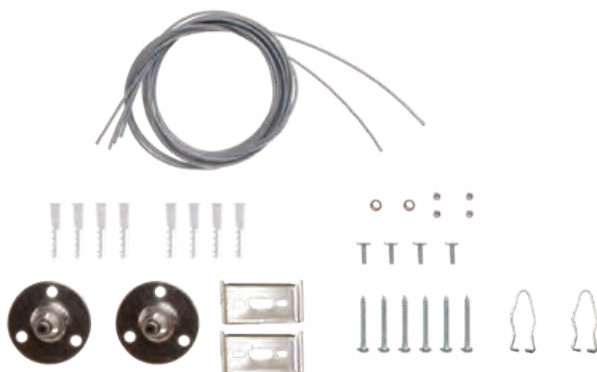

Waterproof Fitting

48w VT-1548

SKU: 6184 - 4500K Day White 3800157602389
SKU: 6185 - 6000K White 3800157602396

Voltage/Frequency: AC:200-240V,50/60Hz

Luminous Flux: 3840lm

LED Type: SMD

CRI: >70

PF: >0.7

Beam Angle: 120°

Body Type: Plastic+ABS

On/Off: >10,000

Life span: 20,000 Hours

Gross weight: 1.86 kg

Dimension: 1480x76x66mm

Box Qty: 12 Pcs