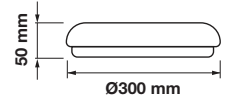

Sensor Compatible:	Yes
Voltage/Frequency:	AC:100-240V,50/60Hz
Luminous Flux:	2000lm
IP Rating:	IP44
CRI:	>80
PF:	>0.9

Beam Angle:	110°
Color of Fixture:	White
Body Type:	PC
Shape:	Round
Dimension:	Ø300x50mm
Box Qty:	10 Pcs