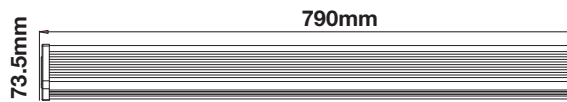

120
Lumen/W

MODEL	WATTS	LUMENS	BEAM ANGLE	PF	CRI	LED	BODY	BOX QTY.
VT-9-152	150w	18000	120°	>0.9	>80	SMD	Aluminum	6 pcs

SKU: 893 | 4000K DAY WHITE
SKU: 894 | 6000K WHITE