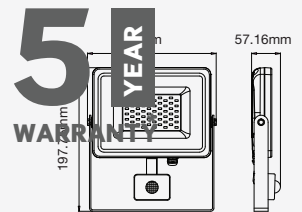

VT-30-S-B

SKU: 460 | 3000K WARM WHITE
SKU: 461 | 4000K DAY WHITE
SKU: 462 | 6400K WHITE

WATTS	LUMENS	BOX QTY.
30w	2400	20 pcs