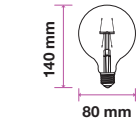

LED Type:	Filament
CRI:	>80
PF:	>0.4
Base:	E27

Beam Angle:	300°
Body Type:	Glass
Dimension:	80x140mm
Box Qty:	100 Pcs

Amber Cover -Filament-Globe-E27

4W VT-2024

SKU: 7146 - 2200K Warm White 3800157610612

EQ. Watts:	35w
Voltage/Frequency:	AC:220-240V,50Hz
Luminous Flux:	400lm
Commercial Type:	G95