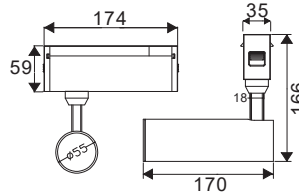

Magnetic Spotlight

15w VT-4215

SKU: 7966 - 3000K Warm White 3800157652841
SKU: 7967 - 4000K Day White 3800157652858

Voltage/Frequency:	DC:24V	Beam Angle:	36°
Luminous Flux:	900lm	Body Type:	Aluminium
LED Type:	COB	Life span:	30,000 Hours
CRI:	>90	Dimension:	166x100x55mm
Color of Fixture:	Black	Box Qty:	16 PCS

3 YEAR WARRANTY*

UGR<19

Magnetic Pendant Light

15w VT-4315

SKU: 7968 - 3000K Warm White 3800157652865
SKU: 7969 - 4000K Day White 3800157652872

Voltage/Frequency:	DC:24V	Beam Angle:	36°
Luminous Flux:	1000lm	Body Type:	Aluminium
LED Type:	COB	Life span:	30,000 Hours
CRI:	>90	Dimension:	300x55mm
Color of Fixture:	Black	Box Qty:	12 PCS

3 YEAR WARRANTY*

UGR<19