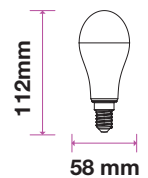

LED PLASTIC BULBS

A58 | A60

5 YEAR WARRANTY*

MODEL	WATTS	EQ.WATTS	LUMENS	BASE	SHAPE	BOX QTY.
VT-269	9w	60w	806	E14	A58	100 pcs

SKU: 114 | 3000K WARM WHITE
SKU: 115 4000K DAY WHITE
SKU: 116 | 6400K WHITE

MODEL	WATTS	EQ.WATTS	LUMENS	BASE	SHAPE	BOX QTY.
VT-210	9w	60w	806	E27	A58	100 pcs

SKU: 228 | 3000K WARM WHITE
SKU: 229 | 4000K DAY WHITE
SKU: 230 | 6400K WHITE

MODEL	WATTS	EQ.WATTS	LUMENS	BASE	SHAPE	BOX QTY.
VT-212	11w	75w	1055	E27	A60	100 pcs

SKU: 231 | 3000K WARM WHITE
SKU: 232 | 4000K DAY WHITE
SKU: 233 | 6400K WHITE

MODEL	WATTS	EQ.WATTS	LUMENS	BASE	SHAPE	BOX QTY.
VT-262D	12w	75w	1055	E27	A60	100 pcs

SKU: 20044 | 3000K WARM WHITE