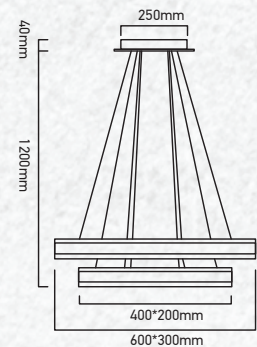

White Chandelier-2 Step-Dimmable

115W VT-101-2-W

Built In LED

SKU: 3986 - 3000K Warm White

3800157638715

Voltage/Frequency:	AC:220-240V,50Hz
Luminous Flux:	8050lm
LED Type:	SMD
CRI:	>80
PF:	>0.9
Beam Angle:	120°

No. of LED:	600 pcs
Material :	Aluminium+Acrylic
Unit GW :	4.7 Kg
Life Span:	25,000 Hours
Size :	600/400/200mm
Box Qty:	1Pcs