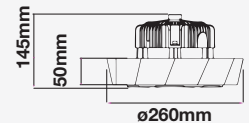

MODEL	WATTS	LUMENS	BEAM ANGLE	BOX QTY.
VT-9-102	100w	18000	120°	2 pcs

SKU: 566 | 4000K DAY WHITE
SKU: 567 | 6400K WHITE

1-10V
DIMMABLE

ø150mm

ø260mm

MODEL	WATTS	LUMENS	BEAM ANGLE	BOX QTY.
VT-9-120	120w	21600	120°	2 pcs

SKU: 568 | 4000K DAY WHITE
SKU: 569 | 6400K WHITE

1-10V
DIMMABLE

ø150mm

ø260mm

COVER OPTIONS