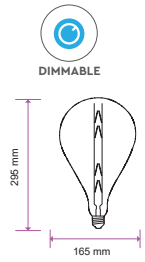

SpecialBulbs

Amber-G165-E27

8W VT-2159

SKU: 45641 - 2200K Warm White 3800157641197

EQ. Watts:	
Voltage/Frequency:	AC:220-240V,50Hz
Luminous Flux:	620lm
Commercial Type:	G165

LED Type:	Filament
CRI:	>80
PF:	>0.45
Base:	E27

Beam Angle:	300°
Body Type:	Glass
Dimension:	Ø165x295mm
Box Qty:	6 Pcs