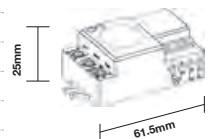

Sensor Type:	Microwave
Colour:	White
Detection Range:	180° / 360°
Voltage:	AC:220-240V,50/60Hz
Rated Load:	Max 300W(LED)
Detection Distance:	1-8m(radius) adjustable

Ambient Light:	<3-2000LUX(adjustable)
Body Type:	Plastic
IP Rating:	IP20
Dimension:	37x25x61.5mm
Time Delay:	Min. 10sec±3sec, Max. 12min±1min
Box Qty:	100 Pcs