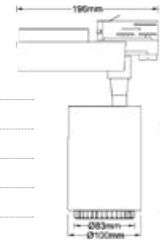

Tracklights-Color Changing

35w VT-4745-W

SKU: 1412 - 3 IN 1 3800157629348

CCT Adjustable
2800K/4000K/6000K

Lens Angle Adjustable
20°~60°

Triac Dimmable

Sensor Compatible:	Yes	Beam Angle:	20° ~ 60° (Adjustable)
Voltage/Frequency:	AC:220-240V,50/60Hz	Color of Fixture:	White
Luminous Flux:	3000lm	Body Type:	Aluminium
LED Type:	COB	Life span:	30,000 Hours
CRI:	>95	Dimension:	Ø100x196x262mm
PF:	>0.9	Box Qty:	8 Pcs

5 YEAR
WARRANTY*