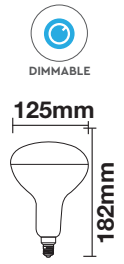

SpecialBulbs

Filament-R125-E27

8W VT-2198D

SKU: 7468 - 6500K White 3800157639187
SKU: 7466 - 2700K Warm White 3800157639163
SKU: 7467 - 4000K Day White 3800157639170

EQ. Watts:	50w
Voltage/Frequency:	AC:220-240V,50Hz
Luminous Flux:	600lm
Commercial Type:	R125

LED Type:	Filament
CRI:	>80
PF:	>0.5
Base:	E27

Beam Angle:	110°
Body Type:	Glass
Dimension:	125x182mm
Box Qty:	24 Pcs