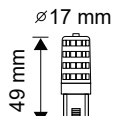

Capsules-G9-6Pc Pack

3W VT-2243

SKU: 2745 - 3000K Warm White 3800157645416
SKU: 2746 - 4000K Day White 3800157645423
SKU: 2747 - 6400K White 3800157645430

EQ. Watts: 25w
Voltage/Frequency: AC:220-240V,50Hz
Luminous Flux: 300lm
LED Type: SMD

CRI: >80
PF: >0.5
Base: G9
Beam Angle: 300°

Body Type: Plastic
Dimension: 17x49mm
Box Qty: 300 Pcs