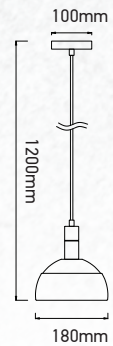

Pendant-Aluminium Shade-Pink

Model:	VT-7100-P
SKU:	3923
EAN:	3800157626187
Size:	180x100x1200mm
Box Qty:	12Pcs
Material:	Plastic+Aluminium