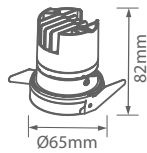

Cutting Size
Ø55mm

Sensor Compatible:	Yes
Voltage/Frequency:	AC:220-240V,50Hz
Luminous Flux:	400lm
LED Type:	COB-CREE
CRI:	>95
PF	>0.6

Beam Angle:	0-27°
Body Type:	Aluminium
Dimension:	Ø65x82mm
Cutting Size:	Ø55mm
Box Qty:	24 Pcs