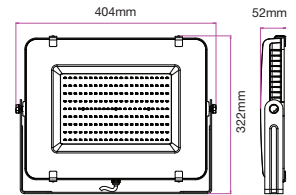

LUMINOUS INTENSITY DISTRIBUTION DIAGRAM

VT-156-B

SKU: 772 | 4000K DAY WHITE
 SKU: 773 | 6400K WHITE

120
 Lumen/W

WATTS	LUMENS	BOX QTY.
150w	18000	2 pcs

① METER WIRE

LUMINOUS INTENSITY DISTRIBUTION DIAGRAM

VT-206-B