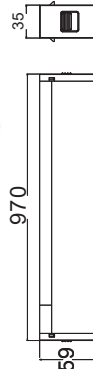

3 YEAR WARRANTY*