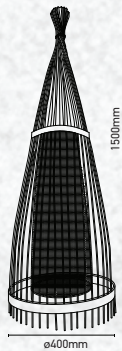

NEW

Rattan Floor Lamp

Model:	VT-4150
SKU:	40561
EAN:	3800157655170
Size:	Ø450xH1500mm
Box Qty:	1Pcs
Material:	Rattan Finish

NEW