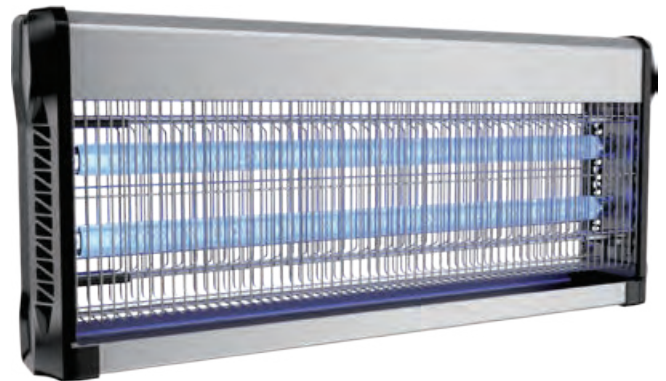

50m²
Coverage Area

Electronic Insect Killer

16W VT-3216

SKU: 11179 EAN: 3800157654340

Box Qty : 6

80m²
Coverage Area

Electronic Insect Killer

20W VT-3220

SKU: 11180 EAN: 3800157654357

Box Qty : 6