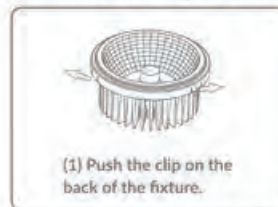

Instructions to change the reflector