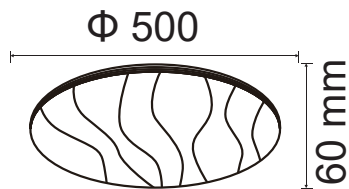

Domelight-Remote Control-CCT Changeable

65w VT-8503

SKU:1461-3IN1

3800157643597

Sensor Compatible:	Yes
Voltage/Frequency:	AC:200-240V,50/60Hz
Luminous Flux:	4900lm
IP Rating:	IP20
CRI:	>80
PF:	>0.6

Beam Angle:	180°
Color of Fixture:	White
Body Type:	PC+Metal
Shape:	Round
Dimension:	D:500x65mm
Box Qty:	10 Pcs

**DIMMABLE
WITH REMOTE**

**CCT CHANGING
With Remote Control**