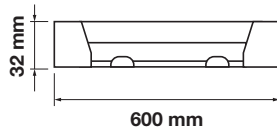

Wall Fitting-60cm

10w VT-8111

SKU: 5071 - 3000K Warm White 3800157606745
SKU: 5072 - 4500K Day White 3800157606752
SKU: 5073 - 6000K White 3800157606769

Sensor Compatible:	Yes
Voltage/Frequency:	AC:85-265V,50/60Hz
Luminous Flux:	900lm
LED Type:	SMD
CRI:	>80
PF:	>0.6
Beam Angle:	120°
Body Type:	Aluminium+PC
On/Off:	>10,000
Life span:	20,000 Hours
Gross weight:	240g
Dimension:	600x32x25mm
Box Qty:	25 Pcs