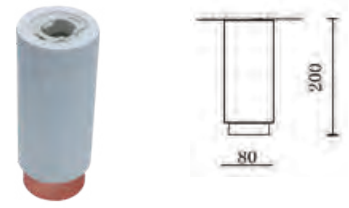

Fitting-Surface Metal-1XGU10

Model No	VT-865-MRM
SKU:	3113
Base:	GU10
Material:	Gypsum with metal
Shape:	Round
Color of Fxture:	White+Matt Rose Gold
Dimension:	ø200x80mm
Cutting Size:	N/A
EAN:	3800157634380
Box Qty:	9 pcs