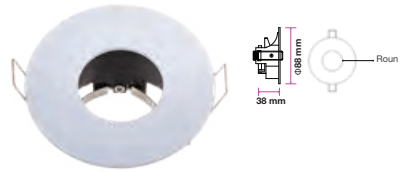

Fitting-Round-GU10

Model No	VT-785
SKU:	3611
Base:	GU10
Material:	Aluminium
Shape:	Round
Color of Fxture:	White
Dimension:	88x38mm
Cutting Size:	Ø75mm
EAN:	3800157607407
Box Qty:	100 Pcs