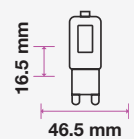

MODEL	WATTS	EQ.WATTS	LUMENS	BASE	BOX QTY.
VT-203	2.5w	20w	200	G9	200 pcs

- SKU: 243 | 3000K WARM WHITE
- SKU: 244 | 4000K DAY WHITE
- SKU: 245 | 6400K WHITE