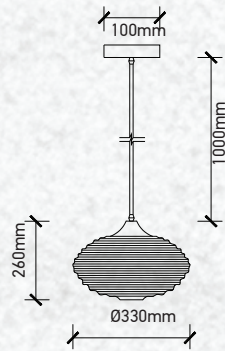

Diamond Cut Glass-Transparent

Model:	VT-7350-HT
SKU:	3879
EAN:	3800157620970
Size:	Ø330x260x1000mm
Box Qty:	8Pcs
Material:	Glass+Metal