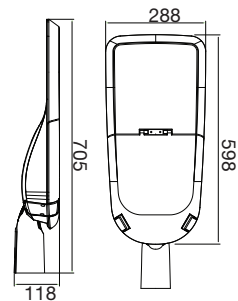

VT-120ST

SKU: 542 | 4000K DAY WHITE

WATTS	LUMENS	BOX QTY.
120w	15600	1 pcs

Available with

SKU: 547