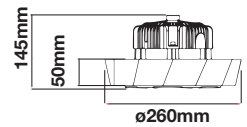

MODEL	WATTS	LUMENS	BEAM ANGLE	BOX QTY.
VT-9-113	100w	16000	120°	1 pcs

SKU: 20024 | 4000K DAY WHITE
SKU: 20025 | 6400K WHITE

Super**BRIGHT**

160

LUMENS/W

MODEL	WATTS	LUMENS	BEAM ANGLE	BOX QTY.
VT-9-108	100w	18000	120°	1 pcs

SKU: 575 | 4000K DAY WHITE
SKU: 576 | 6400K WHITE

MODEL	WATTS	LUMENS	BEAM ANGLE	BOX QTY.
VT-9-103	100w	12000	120°	1 pcs

SKU: 577 | 4000K DAY WHITE
SKU: 578 | 6400K WHITE

MODEL	WATTS	LUMENS	BEAM ANGLE	BOX QTY.
VT-9-105	100w	12000	90°	1 pcs

SKU: 583 | 4000K DAY WHITE
SKU: 584 | 6400K WHITE

COVER OPTIONS