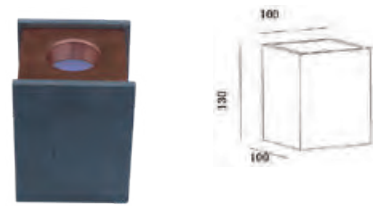

Fitting-Square Metal-1XGU10

Model No	VT-860-MRM
SKU:	3141
Base:	GU10
Material:	Gypsum with metal
Shape:	Square
Color of Fxture:	Grey+Matt Rose Gold
Dimension:	100x100x130mm
Cutting Size:	N/A
EAN:	3800157635400
Box Qty:	12pcs