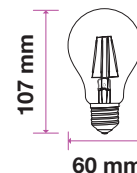

MODEL	WATTS	EQ.WATTS	LUMENS	BASE	SHAPE	BOX QTY.
VT-266	6w	55w	725	E27	A60	50 pcs