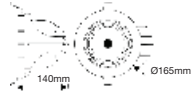

Sensor Compatible:	Yes
Voltage/Frequency:	AC:220-240V,50/60Hz
Luminous Flux:	2650lm
LED Type:	COB
CRI:	>80
PF	>0.9

Beam Angle:	24°
Body Type:	Die Cast Aluminum
Color of Fixture:	White
Shape:	Round
Dimension:	Ø165x140mm
Cutting Size:	Ø115mm
Box Qty:	20 Pcs