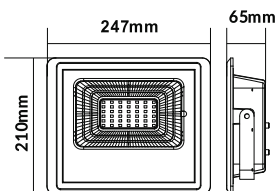

16W Solar Panel with LED Floodlight VT-40W

SKU: 8574 - 4000K Day White 3800157645591
SKU: 94008 - 6000K White 3800157645751

Battery:	10000mAh
Voltage/Frequency:	DC:3.2V
Luminous Flux:	1050lm
Color of Fixture:	Black
Charging Time:	4 Hours
Working Time:	8 Hours
IP Rating:	IP65
Beam Angle:	120°
CRI:	>70
Body Type:	Aluminium
Dimension:	247x65x210mm
Box Qty:	6Pcs