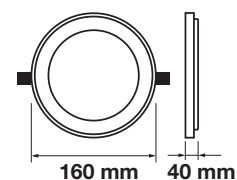

Cutting Size:
 Ø120mm

Emergency Pack: Available
 Voltage/Frequency: AC:100-240V,50/60Hz
 Luminous Flux: 840lm
 Beam Angle: 120°

LED Type: SMD
 CRI: >80
 PF: >0.9
 Shape: Round

Body Type: Aluminium+Glass
 Dimension: Ø160x40mm
 Box Qty: 20 Pcs