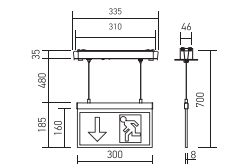

Emergency Operation Time:	>3 Hours
Battery:	Ni-Cd 4.8V,600mAh
Recharging Time:	12 Hours
Test Button:	Green Light Indicator Test Button
Stickers:	4 Stickers
Legends:	4 Way Legend Available
Mode Of Operation:	Maintained
Box Qty:	10 Pcs