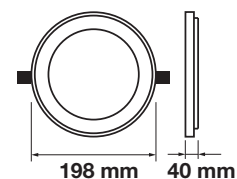

Emergency Pack: Available
Voltage/Frequency: AC:100-240V,50/60Hz
Luminous Flux: 1260lm
Beam Angle: 120°

LED Type: SMD
CRI: >80
PF: >0.9
Shape: Round

Body Type: Aluminium+Glass
Dimension: Ø198x40mm
Box Qty: 20 Pcs