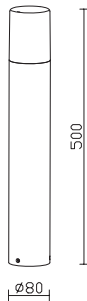

Bollard Lamps GU10

VT-7617

SKU: 7567 3800157636407

Voltage:	AC:220-240V,50-60Hz
Max.Watts:	35W
IP Rating:	IP54
Holder:	GU10
Color of Fixture:	Black
Body Type:	Aluminium body+opal PC diffuser
Size:	80x500mm
Box Qty:	4 Pcs