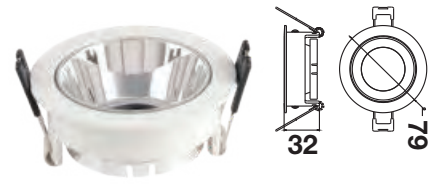

Fitting Round-GU10

Model No	VT-872-WC
SKU:	3156
Base:	GU10
Material:	Aluminium+PC
Shape:	Round
Color of Fxture:	White+Chrome
Dimension:	79x32mm
Cutting Size:	72mm
EAN:	3800157638999
Box Qty:	50 Pcs