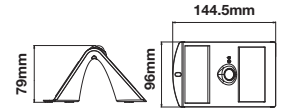

Battery:	3.7V Lithium Battery 1200mAh
Lumens:	220lm
No. of LED:	14pcs (Front 12pcs, Back 2 pcs)
Detecting Angle:	120°
Sensing Range:	2 - 6 mtrs

Charging Time:	6-7 hrs Sunlight Charging
IP Rating:	IP65
Material:	ABS+PC
Dimension:	144.5x96x79mm
Working Time:	Min 8 hrs and Max 24 hrs
Box Qty:	20Pcs