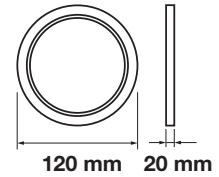

Emergency Pack:	Available
Voltage/Frequency:	AC:85-265V,50/60Hz
Luminous Flux:	800lm
Beam Angle:	120°

LED Type:	SMD
CRI:	>80
PF:	>0.9
Shape:	Round

Body Type:	Aluminium(PKW)
Dimension:	Ø120x20mm
Box Qty:	20 Pcs