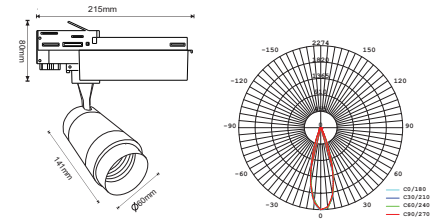

Tracklights-Smart Color Changing

15w VT-7715-W

SKU: 1456 - 3 IN 1 3800157637909

Sensor Compatible:	
Voltage/Frequency:	AC:220-240V,50/60Hz
Luminous Flux:	650
LED Type:	COB
CRI:	>80
PF:	>0.5

CCT and Dimming VIA SMART PHONE APP

CCT Adjustable
2800K/4000K/6000K