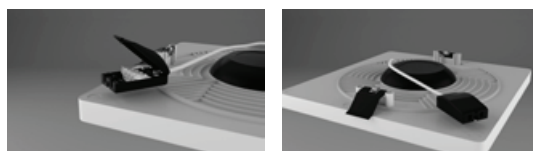

KEY FEATURES

- Inclusive of a quick connector
- Flicker-free; stable drivers eliminate flashes
- Better light quality: less false colour plots
- 80% lower power consumption than conventional downlights
- Standard dimensions for big panels available
- Choose from square and round frameless mini panels

**QUICK
CONNECTOR**