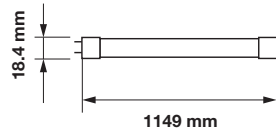

T5-Glass Plastic-120cm

16W VT-1225

SKU: 6320 - 4000K Day White 3800157619295
SKU: 6321 - 6500K White 3800157619301

EQ. Watts:	28w
Voltage/Frequency:	AC:220-240V,50Hz
Luminous Flux:	1600lm
LED Type:	SMD
CRI:	>80

PF:	>0.5
Beam Angle:	160°
Body Type:	Glass with PET
Holder:	G5
Instant start :	0-100% in < 1s

On/Off:	>15,000
Life span:	20,000 Hours
Gross weight:	208g
Dimension:	18.4x1149mm
Box Qty:	25 Pcs