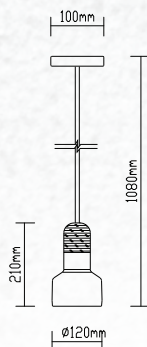

Concrete-Wooden

Model:	VT-7125-R
SKU:	3857
EAN:	3800157619066
Size:	120x210x1080mm
Box Qty:	8Pcs
Material:	Concrete+Wood