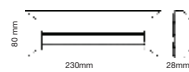

Step Light-Rectangle-IP65
3W VT-1162-W

SKU: 1327 - 3000K Warm White 3800157620550
SKU: 1326 - 4000K Day White 3800157620543

Sensor Compatible:	Yes	Beam Angle:	55°
Voltage/Frequency:	AC:100-240V,50/60Hz	Body Type:	PC
Luminous Flux:	110lm	Color of Fixture:	White
LED Type:	SMD	Shape:	Rectangle
CRI:	>80	Dimension:	230x80x28mm
PF:	>0.5	Cutting Size:	N/A
		Box Qty:	50 Pcs

Step Light-Rectangle-IP65
3W VT-1162-B

SKU: 1329 - 3000K Warm White 3800157620574
SKU: 1328 - 4000K Day White 3800157620567