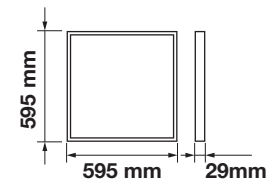

EASY TOGGLE SWITCH

3000K 4000K 6400K

EASY ACCESS FOR COLOR CHANGING WITH BUTTON

31 IN COLOR CHANGING

CCT Changing Panel
40W VT-6240

SKU: 6605 - 3IN1

3800157654852

Voltage/Frequency: **AC:200-240V,50/60Hz**
Luminous Flux: **3200lm**
Beam Angle: **120°**

LED Type: **SMD**
CRI: **>80**
PF: **>0.9**
Shape: **Square**

Body Type: **FE+PP**
Dimension: **595x595x29mm**
Box Qty: **6 Pcs**