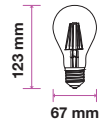

EQ. Watts: **80w**
 Voltage/Frequency: **AC:220-240V,50/60Hz**
 Luminous Flux: **1100lm**
 Commercial Type: **A67**

LED Type: **Filament**
 CRI: **>80**
 PF: **>0.5**
 Base: **E27**

Beam Angle: **300°**
 Body Type: **Glass**
 Dimension: **67x123mm**
 Box Qty: **50 Pcs**