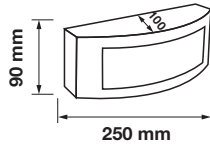

Wall Lamp

VT-7670

SKU: 7513 3800157617727

Voltage:	AC:220-240V,50Hz
Max.Watts:	14W
IP Rating:	IP44
Holder:	E27
Color of Fixture:	Stainless Steel
Body Type:	Stainless Steel+PC
Size:	250x90x100mm
Box Qty:	12 Pcs