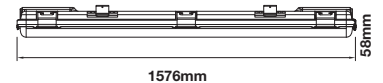

Voltage/Frequency:	AC:200-240V,50/60Hz
Luminous Flux:	2000lm
LED Type:	SMD
CRI:	>80

PF:	>0.5
Beam Angle:	120°
Body Type:	Plastic+ABS
On/Off:	>15,000

Life span:	20,000 Hours
Gross weight:	1.2 kg
Dimension:	1576x68x58mm
Box Qty:	16pcs