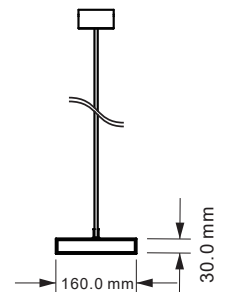

LINEAR HANGING LIGHTS

This modern range of suspended linear lights has up & down illumination for a more evenly distributed light that creates a subtle ambient yet sufficient lighting for any commercial lighting. Linear up & down lights are offered in two colors variants Silver and White.

- **30,000 hrs Lifespan**
- **AC:100-240V,50/60Hz**
- **Aluminum Body**
- **UGR<6**
- **Linkable with connectors**
- **I-10V Dimmable**

5 YEAR
WARRANTY*

1190mm