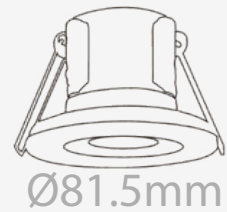

Ø81.5mm
Cutting Size: Ø57mm

MODEL	WATTS	LUMENS	COLOR	BOX QTY.	SKU: 8887 | 3000K WARM WHITE SKU: 8888 | 4000K DAY WHITE SKU: 8889 | 6400K WHITE
VT-885-W	5w	500	White	6 pcs