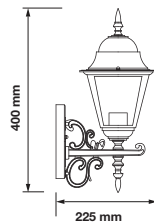

Wall Lamp

VT-760-W

SKU: 7520

3800157617796

Voltage: AC:220-240V

Max.Watts: 60W

IP Rating: IP44

Holder: E27

Color of Fixture: Matt White

Body Type: Aluminium+Glass

Size: 225x400x148mm

Box Qty: 12 Pcs