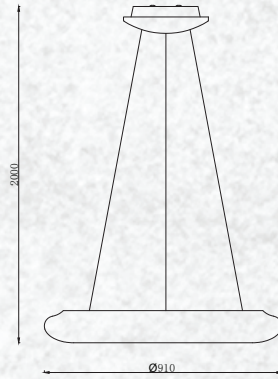

Designer Series-TRIAC Dimmable

105w VT-7910

SKU: 40101 - 3000K Warm White 3800157640589

Voltage/Frequency:	AC:220-240V
Luminous Flux:	6300lm
LED Type:	SMD
CRI:	>80
PF:	>0.9
Beam Angle:	120°
No. of LED:	576 pcs
Material :	PC + Iron
Unit GW :	11.05 kgs
Life Span:	30,000 Hours
Size :	910x2000mm
Box Qty:	1Pcs