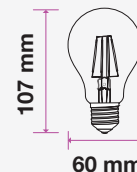

LED AMBER FILAMENT

A60

V-TAC's decorative Amber Filament Lamp range is devised with the latest technology to provide the warm look and feel of conventional filament bulbs.

- 20,000 hrs Lifespan
- 300° Beam Angle
- AC:220-240V,50Hz
- CRI: >80

3 YEAR
WARRANTY*

MODEL	WATTS	EQ.WATTS	LUMENS	BASE	SHAPE	BOX QTY.
VT-214	4w	30w	350	E27	A60	50 pcs

MODEL	WATTS	EQ.WATTS	LUMENS	BASE	SHAPE	BOX QTY.
VT-266	6w	55w	725	E27	A60	50 pcs

MODEL	WATTS	EQ.WATTS	LUMENS	BASE	SHAPE	BOX QTY.
VT-228	4w	35w	350	B22	A60	96 pcs

SKU:107 | 2200K WARM WHITE