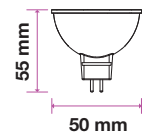

MODEL	WATTS	EQ.WATTS	LUMENS	BASE	BOX QTY.
VT-257	6.5w	55w	450	GU5.3	200 pcs
SKU: 204 | 3000K WARM WHITE					
SKU: 205 | 4000K DAY WHITE					
SKU: 206 | 6400K WHITE