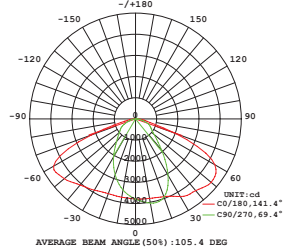

VT-31ST

SKU: 537 | 4000K DAY WHITE

SKU: 538 | 6400K WHITE

WATTS	LUMENS	BOX QTY.
30w	3000	4 pcs

130mm

VT-51ST

SKU: 539 | 4000K DAY WHITE

SKU: 540 | 6400K WHITE

WATTS	LUMENS	BOX QTY.
50w	5000	4 pcs

170mm

VT-101ST

SKU: 535 | 4000K DAY WHITE

SKU: 536 | 6400K WHITE

WATTS	LUMENS	BOX QTY.
100w	10000	2 pcs

220mm

VT-121ST

SKU: 533 | 4000K DAY WHITE

SKU: 534 | 6400K WHITE

WATTS	LUMENS	BOX QTY.
120w	12000	2 pcs

220mm

VT-795

SKU: 3624 3800157608152

Compatible with 100W, 120W and 150W models, this adapter allows the angle of the streetlight to be adjusted as per client's requirements.

STREETLIGHT-ADAPTER

VT-795-1

SKU: 3668 3800157625029

Compatible with 30W and 50W models, this adapter allows the angle of the streetlight to be adjusted as per client's requirements.