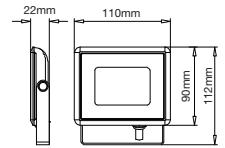

E Series-White Body
10w VT-4011W

SKU: 5943 - 3000K Warm White 3800157625364
SKU: 5944 - 4000K Day White 3800157625371
SKU: 5945 - 6500K White 3800157625388

Sensor Compatible:	Yes
Voltage/Frequency:	AC:220-240V,50Hz
Luminous Flux:	850lm
Color of Fixture:	White
CRI:	>70
PF:	>0.9
IP Rating:	IP65
Beam Angle:	110°
Body Type:	Aluminium
Dimension:	110x112x22mm
Box Qty:	40 Pcs