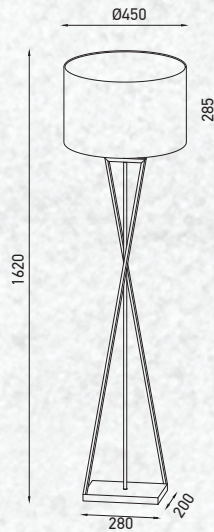

Floor Lamps

VT-7702

SKU:	40421
Watts:	Max 60W
Material:	Metal
Base:	E27
Color:	Black+Chrome
Input Power:	AC:220-240V,50Hz
EAN:	3800157648561
Size:	140x200x1540mm
Box Qty:	4Pcs