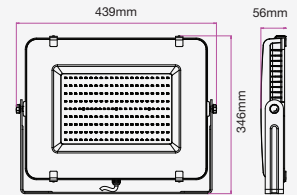

① METER WIRE

LUMINOUS INTENSITY DISTRIBUTION DIAGRAM

VT-200-G

- SKU: 484 | 4000K DAY WHITE
- SKU: 485 | 6400K WHITE

WATTS	LUMENS	BOX QTY.
200w	16000	2 pcs

① METER WIRE

LUMINOUS INTENSITY DISTRIBUTION DIAGRAM