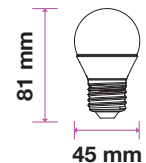

MODEL	WATTS	EQ.WATTS	LUMENS	BASE	SHAPE	BOX QTY.
VT-290	7w	45w	600	E27	G45	200 pcs
SKU: 866 | 3000K WARM WHITE						
SKU: 867 | 4000K DAY WHITE						
SKU: 868 | 6400K WHITE