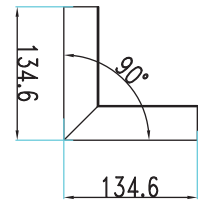

SILVER: SKU:388 | 4000K DAY WHITE
WHITE: SKU:387 | 4000K DAY WHITE

12W
VT-7-41-LW