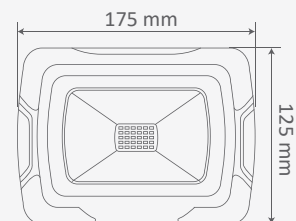

VT-20-R

SKU: 20039 | 4000K DAY WHITE
SKU:504 | 6400K WHITE

WATTS	LUMENS	BOX QTY.
20w	1400	20 pcs