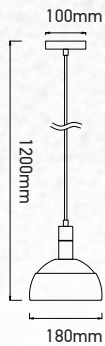

Pendant-Aluminium Shade-Grey

Model:	VT-7100-G
SKU:	3922
EAN:	3800157626170
Size:	180x100x1200mm
Box Qty:	12Pcs
Material:	Plastic+Aluminium

E14 HOLDER