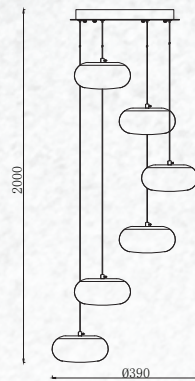

Designer Series-TRIAC Dimmable

72w VT-7390

SKU: 40011 - 3000K Warm White 3800157640497

Voltage/Frequency:	AC:220-240V
Luminous Flux:	6500lm
LED Type:	SMD
CRI:	>80
PF:	>0.9
Beam Angle:	120°
No. of LED:	432 pcs
Material :	PC + Iron
Unit GW :	6.2 kgs
Life Span:	30,000 Hours
Size :	ø390x2000mm
Box Qty:	1Pcs