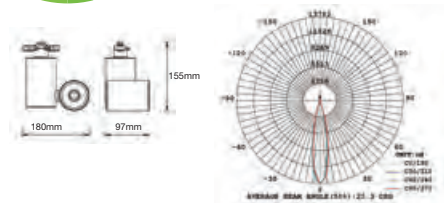

5 YEAR WARRANTY

Sensor Compatible:	Yes	Beam Angle:	24°
Voltage/Frequency:	AC:220-240V,50/60Hz	Color of Fixture:	White
Luminous Flux:	1350lm	Body Type:	Aluminium
LED Type:	COB	Life span:	30,000 Hours
CRI:	>95	Dimension:	Ø180x97x155mm
PF:	>0.9	Box Qty:	20 Pcs