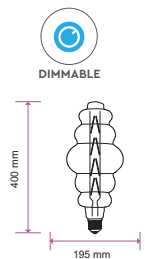

SpecialBulbs

Smoky-S180-E27

8W VT-2169-S

SKU: 45671 - 2200K Warm White 3800157641227

EQ. Watts:	
Voltage/Frequency:	AC:220-240V,50Hz
Luminous Flux:	240lm
Commercial Type:	S180

LED Type:	Filament
CRI:	>80
PF:	>0.45
Base:	E27

Beam Angle:	300°
Body Type:	Glass
Dimension:	Ø195x400mm
Box Qty:	6 Pcs