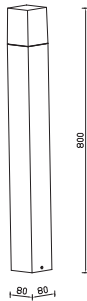

Bollard Lamps GU10

VT-7615

SKU: 7565 3800157636384

Voltage:	AC:220-240V,50-60Hz
Max.Watts:	35W
IP Rating:	IP54
Holder:	GU10
Color of Fixture:	Black
Body Type:	Aluminium body+clear PC diffuser
Size:	80x80x800mm
Box Qty:	4 Pcs