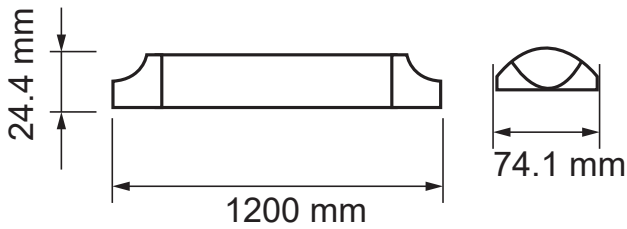

SuperBRIGHT
160
LUMENS/W

MODEL	WATTS	LUMENS	WEIGHT-KG	BOX QTY.
VT-8338	38w	6080lm	0.57	30 pcs

SKU: 6493 - 3000K WARM WHITE
SKU: 6494 - 4000K DAY WHITE
SKU: 6495 - 6400K WHITE