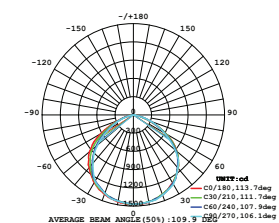

LUMINOUS INTENSITY DISTRIBUTION DIAGRAM

LUMINOUS INTENSITY DISTRIBUTION DIAGRAM