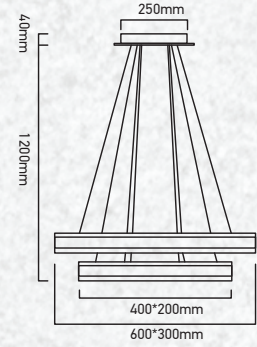

Modern Circular

Chandeliers & Pendants

With Built in LED lights

White Chandelier-2 Step-Dimmable

115W VT-101-2-W

Built In LED

SKU: 3986 - 3000K Warm White

3800157638715