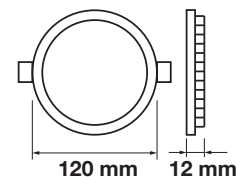

Premium Series-Round

6W VT-607RD

SKU: 4854 - 3000K Warm White 3800230629753
SKU: 4855 - 4000K Day White 3800230629760
SKU: 4856 - 6400K White 3800230629777

Cutting Size:
Ø110mm