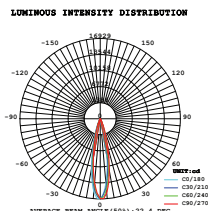

Sensor Compatible:	Yes	Beam Angle:	24°
Voltage/Frequency:	AC:220-240V,50/60Hz	Color of Fixture:	White
Luminous Flux:	3500lm	Body Type:	Aluminium
LED Type:	COB	Life span:	20,000 Hours
CRI:	>80	Dimension:	92x165x192mm
PF:	>0.9	Box Qty:	20 Pcs