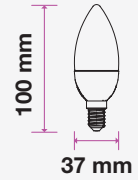

MODEL	WATTS	EQ.WATTS	LUMENS	BASE	SHAPE	BOX QTY.
VT-293D	5.5w	40w	470	E14	Candle	200 pcs
SKU: 20045 | 3000K WARM WHITE