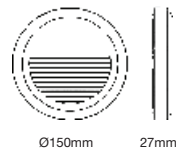

Body Type: **PC**

Color of Fixture: **Grey**

Shape: **Round**

Dimension: **150x27mm**

Cutting Size: **N/A**

Box Qty: **50 Pcs**

Step Light-Square-IP65
2W VT-1152-W

SKU: 1321 - 3000K Warm White 3800157620499
SKU: 1320 - 4000K Day White 3800157620482