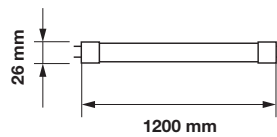

T8 Vegetable Tube-120cm

18w VT-1228-V

SKU: 6324 3800157619332

EQ. Watts:	36w
Voltage/Frequency:	AC:180-240V,50Hz
Luminous Flux:	1530lm
LED Type:	SMD
CRI:	>95
PF:	>0.9
Beam Angle:	160°
Body Type:	Glass with PET
Holder:	G13
Instant start :	0-100% in < 1s
On/Off:	>15,000
Life span:	20,000 Hours
Gross weight:	320g
Dimension:	26x1200mm
Box Qty:	25 Pcs