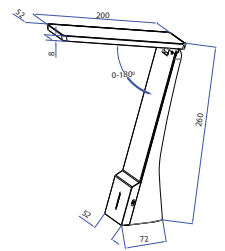

Table Lamps-White+Silver

4w VT-1014-S

SKU: 7098 - 3 IN 1 3800157616980

Voltage/Frequency:	DC:5V,1A
Luminous Flux:	120lm
CRI:	>80
PF:	>0.45

Beam Angle:	120°
Color:	White+Silver
Body Type:	ABS+PC+Aluminium
Dimension:	200x50x263mm
Box Qty:	25 Pcs

Rechargeable