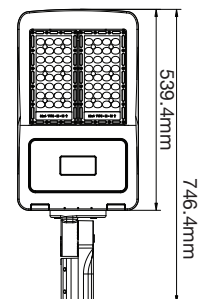

VT-202ST

SKU: 889 | 4000K DAY WHITE
SKU: 890 | 6400K WHITE

WATTS	LUMENS	BOX QTY.
200w	28000	1 pcs