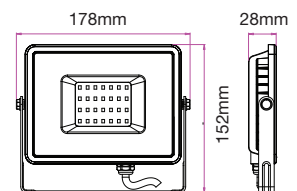

VT-30-1-W

SKU: 950 | 6400K WHITE

WATTS	LUMENS	BOX QTY.
30w	2400	10 pcs