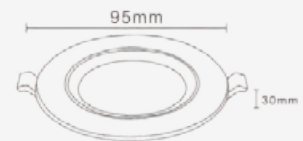

Cutting Size: $\varnothing$ 80mm

MODEL	WATTS	LUMENS	BOX QTY.
VT-2-20	20w	1600	20 pcs

SKU: 842 | 3000K WARM WHITE
SKU: 843 | 4000K DAY WHITE
SKU: 844 | 6400K WHITE