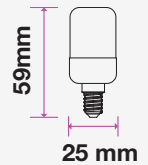

LED PLASTIC BULBS

ST26 | T37

A decorative and efficient range of Candle, G45, P45, lamps for intricate light fittings in wall lamps, chandeliers and table lamps. This new generation of LED plastic bulbs includes our 9w to 18w A58, A65, and A80 lamps which are ideal for general purpose lighting at residential, commercial, and industrial areas.

- **ST26, T37, C37, and G45 shapes available**
- **On/Off cycles: >20000**
- **Standard color temperatures**
- **30,000-hr lifespan**
- **200° Beam Angle**
- **AC:220-240V,50Hz**
- **CRI: >80**

5 YEAR
WARRANTY*

MODEL	WATTS	EQ.WATTS	LUMENS	BASE	SHAPE	BOX QTY.
VT-202	2w	20w	180	E14	ST26	400 pcs
SKU: 234 | 3000K WARM WHITE SKU: 235 | 4000K DAY WHITE SKU: 236 | 6400K WHITE						

MODEL	WATTS	EQ.WATTS	LUMENS	BASE	SHAPE	BOX QTY.
VT-248	8w	50w	660	E14	T37	200 pcs
SKU: 267 | 3000K WARM WHITE SKU: 268 | 4000K DAY WHITE SKU: 269 | 6400K WHITE						

MODEL	WATTS	EQ.WATTS	LUMENS	BASE	SHAPE	BOX QTY.
VT-237	8w	50w	660	E27	T37	200 pcs
SKU: 144 | 3000K WARM WHITE SKU: 145 | 4000K DAY WHITE SKU: 146 | 6400K WHITE