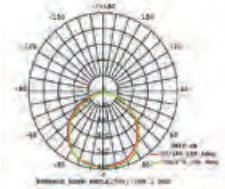

IP65
RATING

E Series-Black Body 30W VT-4031B

SKU: 5952 - 3000K Warm White 3800157625456
SKU: 5953 - 4000K Day White 3800157625463
SKU: 5954 - 6500K White 3800157625470

Sensor Compatible:	Yes
Voltage/Frequency:	AC:220-240V,50Hz
Luminous Flux:	2550lm
Color of Fixture:	Black
CRI:	>70
PF:	>0.9
IP Rating:	IP65
Beam Angle:	110°
Body Type:	Aluminium
Dimension:	185x163x26mm
Box Qty:	20 Pcs