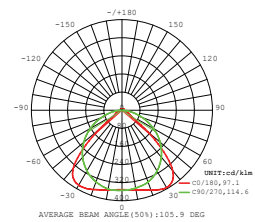

MODEL	WATTS	CRI	LUMENS	PF	SIZE
VT-4550D	50w	>80	8000	>0.9	1500mm

LINEAR FOLLOW TRUNKING
SKU: 1363 | 4000K DAY WHITE