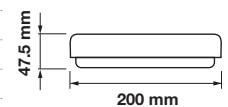

TRIMLESS
Luxurious Finish
SURFACE MOUNTED

Sensor Compatible:	Yes
Voltage/Frequency:	AC:100-240V,50/60Hz
Luminous Flux:	1250lm
IP Rating:	IP44
CRI:	>80
PF:	>0.6

Beam Angle:	110°
Color of Fixture:	White
Body Type:	PC
Shape:	Square
Dimension:	200x200x47.5
Box Qty:	20 Pcs