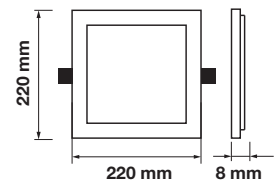

Trimless Panel-Square
29w VT-2929SQ

SKU: 5031 - 3000K Warm White 3800157606660
SKU: 5032 - 4000K Day White 3800157606677
SKU: 5033 - 6400K White 3800157606684

Cutting Size:
195x195mm