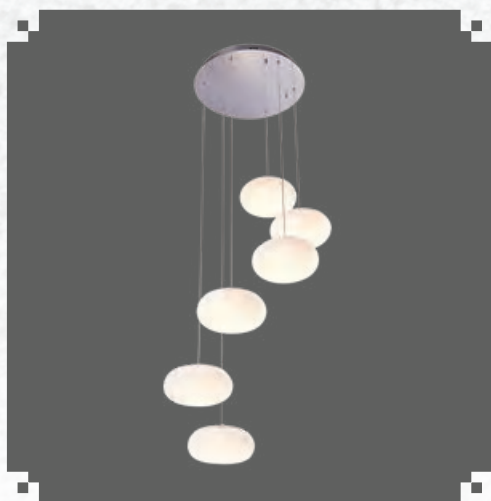

Designer Series-TRIAC Dimmable

72w VT-7390

SKU: 40011 - 3000K Warm White 3800157640497

Voltage/Frequency:	AC:220-240V
Luminous Flux:	6500lm
LED Type:	SMD
CRI:	>80
PF:	>0.9
Beam Angle:	120°
No. of LED:	432 pcs
Material :	PC + Iron
Unit GW :	6.2 kgs
Life Span:	30,000 Hours
Size :	ø390x2000mm
Box Qty:	1Pcs