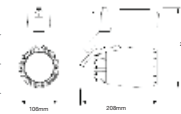

Sensor Compatible:	Yes	Beam Angle:	22°
Voltage/Frequency:	AC:220-240V,50/60Hz	Color of Fixture:	Black
Luminous Flux:	2300lm	Body Type:	Die Cast Aluminium
LED Type:	COB	Life span:	20,000 Hours
CRI:	>80	Dimension:	106x208x206mm
PF:	>0.9	Box Qty:	8 Pcs