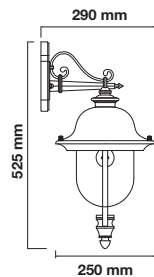

Wall Lamp
VT-852

SKU: 7531 3800157630078

Voltage:	AC:220-240V,50Hz
Max.Watts:	60W
IP Rating:	IP44
Holder:	E27
Color of Fixture:	Matt Black
Body Type:	Aluminium, Glass
Size:	290x250x525mm
Box Qty:	6 Pcs