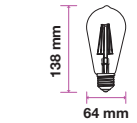

8W VT-1968

SKU: 4421 - 2200K Warm White 3800157606356

EQ. Watts:	60w
Voltage/Frequency:	AC:220-240V,50Hz
Luminous Flux:	700lm
Commercial Type:	ST64

LED Type:	Filament
CRI:	>80
PF:	>0.5
Base:	E27

Beam Angle:	300°
Body Type:	Glass
Dimension:	64x138mm
Box Qty:	50 Pcs

Amber Cover -Filament-Globe-E27

4W VT-2004

SKU: 7148 - 2200K Warm White 3800157610636

EQ. Watts:	35w
Voltage/Frequency:	AC:220-240V,50/60Hz
Luminous Flux:	400lm
Commercial Type:	G80

LED Type:	Filament
CRI:	>80
PF:	>0.4
Base:	E27

Beam Angle:	300°
Body Type:	Glass
Dimension:	80x140mm
Box Qty:	100 Pcs