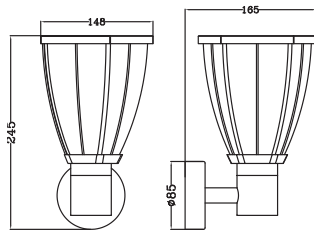

Wall Lamp
VT-835

SKU: 8628 3800157652506

Voltage:	AC:220-240V,50Hz
Max.Watts:	40w
IP Rating:	IP44
Holder:	E27
Color of Fixture:	Dark Grey
Body Type:	Stainless Steel+PC
Size:	148x165x245mm
Box Qty:	6 Pcs