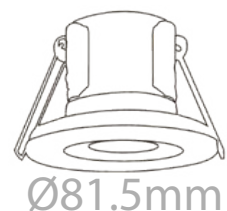

Ø81.5mm
Cutting Size: Ø57mm

Included Bezels

Fire Rated Downlight

An innovative addition to our Fire-Rated Downlight series, this new model has an accessible switch for colour temperature tuning so users can easily achieve any lighting mood in any room.