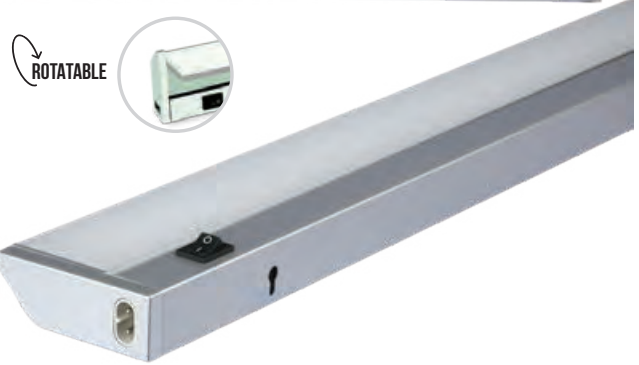

Cabinet Fitting

10w VT-8112

SKU: 5068 - 3000K Warm White 3800157606714
SKU: 5070 - 6000K White 3800157606738

Sensor Compatible:	Yes
Voltage/Frequency:	AC:220-240V,50/60Hz
Luminous Flux:	800lm
LED Type:	SMD
CRI:	>80
PF:	>0.9
Beam Angle:	110°
Body Type:	Aluminium Body, Plastic Diffuser
On/Off:	>10,000
Life span:	20,000 Hours
Gross weight:	600g
Dimension:	579x78x35mm
Box Qty:	12 Pcs