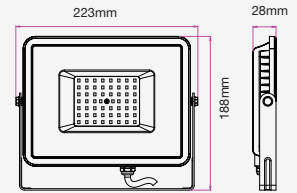

1 METER WIRE

LUMINOUS INTENSITY DISTRIBUTION DIAGRAM

VT-50-W

SKU: 409 | 3000K WARM WHITE
 SKU: 410 | 4000K DAY WHITE
 SKU: 411 | 6400K WHITE

WATTS	LUMENS	BOX QTY.
50w	4000	8 pcs

LUMINOUS INTENSITY DISTRIBUTION DIAGRAM