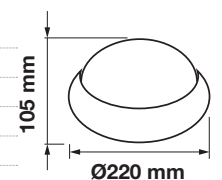

Beam Angle:	120°
Color of Fixture:	Black
Body Type:	Plastic CLAD Aluminium
Shape:	Round
Dimension:	Ø220x105mm
Box Qty:	10 Pcs

Dome Series - Round

12W VT-8015-W

SKU: 4998 - 3000K Warm White 3800157602549
SKU: 5050 - 4000K Day White 3800157603294