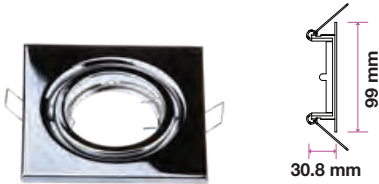

Fitting-Square-GU10

Model No	VT-7227SQ-SS
SKU:	3474
Base:	GU10
Material:	Ferrum
Shape:	Square
Color of Fxture:	Stainless Steel
Dimension:	99x99x30.8mm
Cutting Size:	74x74mm
EAN:	3800157605939
Box Qty:	100 Pcs