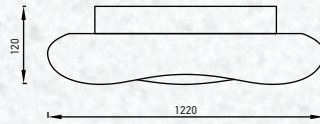

Life Span: 30,000 Hours

Size : 750x130mm

Box Qty: 1Pcs

Designer Series Surface-Color Changing

26w VT-7309

SKU: 3970 -3IN1

3800157636643

Voltage/Frequency: AC:220-240V,50Hz