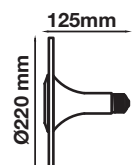

MODEL	WATTS	EQ.WATTS	LUMENS	BASE	BOX QTY.
VT-2318	18w	90w	1200	E27	18 pcs

SKU: 2784 | 3000K WARM WHITE
SKU: 2785 | 4000K DAY WHITE
SKU: 2786 | 6400K WHITE