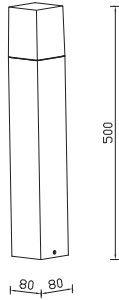

Bollard Lamps GU10

VT-7614

SKU: 7564 3800157636377

Voltage:	AC:220-240V,50-60Hz
Max.Watts:	35W
IP Rating:	IP54
Holder:	GU10
Color of Fixture:	Black
Body Type:	Aluminium body+clear PC diffuser
Size:	80x80x500mm
Box Qty:	4 Pcs