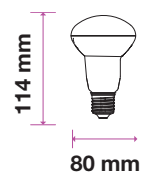

MODEL	WATTS	EQ.WATTS	LUMENS	BASE	SHAPE	BOX QTY.
VT-280	10w	75w	800	E27	R80	200 pcs
SKU: 135 | 3000K WARM WHITE SKU: 136 | 4000K DAY WHITE SKU: 137 | 6400K WHITE