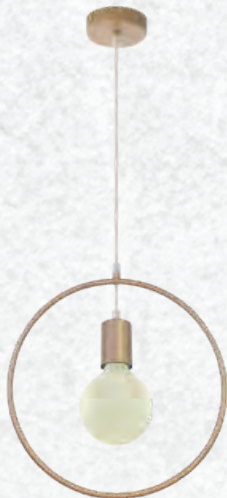

Model:	VT-7144
SKU:	3927
EAN:	3800157626224
Size:	300x1300mm
Box Qty:	4Pcs
Material:	Metal Finish

Geometric Series-Gold Canopy