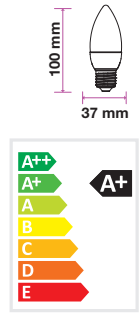

Bulbs-Candle-E27
5.5W VT-1821N

SKU: 43421 - 2700K Warm White 3800157624381
SKU: 43431 - 4000K Day White 3800157624398
SKU: 43441 - 6400K White 3800157624404

EQ. Watts: 40w
Voltage/Frequency: AC:220-240V,50Hz
Luminous Flux: 470lm
Commercial Type: Candle

LED Type: SMD
CRI: >80
PF: >0.5
Base: E27

Beam Angle: 200°
Body Type: ThermoPlastic
Dimension: 37x100mm
Box Qty: 200 Pcs