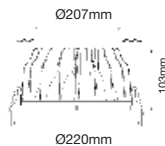

Sensor Compatible:	Yes
Voltage/Frequency:	AC:100-277V,50/60Hz
Luminous Flux:	3600lm
LED Type:	COB
CRI:	>80
PF:	>0.9

Beam Angle:	120°
Body Type:	PKW
Color of Fixture:	White
Shape:	Round
Dimension:	Ø220x103mm
Cutting Size:	Ø207mm
Box Qty:	12 Pcs

Reflector Series - High Lumen

40W VT-26451

SKU: 1453 - 3000K Warm White 3800157635561
SKU: 1279 - 4500K Day White 3800157612012
SKU: 1280 - 6400K White 3800157612029