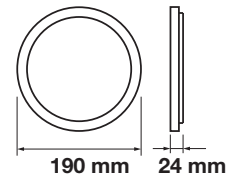

Body Type: Aluminium
Dimension: Ø190x24mm
Box Qty: 20 Pcs