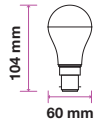

Bulbs-A60-B22

9W VT-1853

SKU: 7402 - 4000K Day White 3800157629270
SKU: 7403 - 6400K White 3800157629287

EQ. Watts:	60w
Voltage/Frequency:	AC:220-240V,50Hz
Luminous Flux:	806lm
Commercial Type:	A60

LED Type:	SMD
CRI:	>80
PF:	>0.5
Base:	B22

Beam Angle:	200°
Body Type:	ThermoPlastic
Dimension:	60x104mm
Box Qty:	100 Pcs

Bulbs-A60-B22

9W VT-2189

SKU: 7422 - 2700K Warm White 3800230626295

EQ. Watts:	60w
Voltage/Frequency:	AC:220-240V,50Hz
Luminous Flux:	806lm
Commercial Type:	A60

LED Type:	SMD
CRI:	>80
PF:	>0.5
Base:	B22

Beam Angle:	200°
Body Type:	ThermoPlastic
Dimension:	60x104mm
Box Qty:	100 Pcs

LED Bulbs-E27

11W VT-2113

SKU: 7352 - 2700K Warm White 3800157627412
SKU: 7353 - 4000K Day White 3800157627429
SKU: 7354 - 6400K White 3800157627436

EQ. Watts:	75w
Voltage/Frequency:	AC:220-240V,50Hz
Luminous Flux:	1055lm
Commercial Type:	A60

LED Type:	SMD
CRI:	>80
PF:	>0.5
Base:	E27

Beam Angle:	200°
Body Type:	ThermoPlastic
Dimension:	60x120mm
Box Qty:	40 Pcs

Bulbs-A60-E27

11W VT-2112

SKU: 7350 - 2700K Warm White 3800157627399
SKU: 7349 - 4000K Day White 3800157627320
SKU: 7351 - 6400K White 3800157627405

EQ. Watts:	75w
Voltage/Frequency:	AC:220-240V,50Hz
Luminous Flux:	1055lm
Commercial Type:	A60

LED Type:	SMD
CRI:	>80
PF:	>0.5
Base:	E27

Beam Angle:	200°
Body Type:	ThermoPlastic
Dimension:	60x120mm
Box Qty:	100 Pcs

Bulbs-A65-B22

15W VT-2015-B22

SKU: 7229 - 2700K Warm White 3800157619554

EQ. Watts:	90w
Voltage/Frequency:	AC:220-240V,50Hz
Luminous Flux:	1350lm
Commercial Type:	A65

LED Type:	SMD
CRI:	>80
PF:	>0.5
Base:	B22

Beam Angle:	200°
Body Type:	ThermoPlastic
Dimension:	66.5x134mm
Box Qty:	100 Pcs