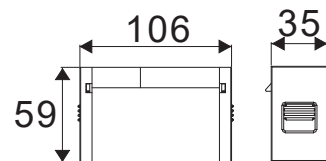

Magnetic Linear Spotlight

1W VT-4141

SKU: 7958 - 3000K Warm White 3800157652766
SKU: 7959 - 4000K Day White 3800157652773

Voltage/Frequency:	DC:24V	Beam Angle:	30°
Luminous Flux:	35lm	Body Type:	Aluminium
LED Type:	SMD	Life span:	30,000 Hours
CRI:	>90	Dimension:	45x35x59mm
Color of Fixture:	Black	Box Qty:	40 PCS

3 YEAR WARRANTY*

UGR<19

Magnetic Linear Spotlight

3W VT-4143

SKU: 7960 - 3000K Warm White 3800157652780
SKU: 7961 - 4000K Day White 3800157652797

Voltage/Frequency:	DC:24V	Beam Angle:	30°
Luminous Flux:	240lm	Body Type:	Aluminium
LED Type:	SMD	Life span:	30,000 Hours
CRI:	>90	Dimension:	106x35x59mm
Color of Fixture:	Black	Box Qty:	36 PCS

3 YEAR WARRANTY*

UGR<19