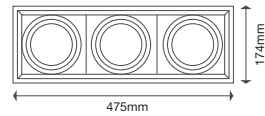

AR111-Accessories

Model No: VT-7223-W Dimension: 475x174mm
SKU: 3577 Cutting Size: 168x455mm
Base: 3XAR111 EAN: 3800157604789
Material: Aluminium Box Qty: 12 Pcs
Color of Fixture: White