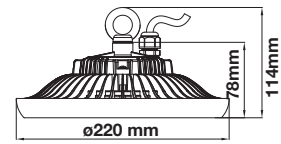

Sensor Compatible:	Yes
Voltage/Frequency:	AC:220-240V,50Hz
Luminous Flux:	4000lm
LED Type:	SMD
CRI:	>70
PF:	>0.9
Beam Angle:	90°
Body Type:	Die Cast Aluminium
IP Rating:	IP44
Dimension:	220x114mm
Box Qty:	8 Pcs

90° BEAM ANGLE