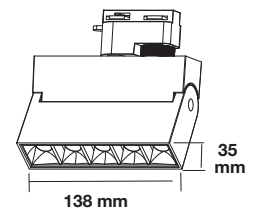

MODEL	WATTS	LUMENS	PF	CRI	BOX QTY.	BEAM ANGLE
VT-431-B	25W	2000	>0.9	>90	20 pcs	30°

SKU: 20006 | 2700K WARM WHITE
SKU: 20007 | 4000K DAY WHITE