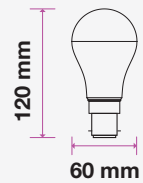

LED PLASTIC BULBS

A60 | A65

5 YEAR
WARRANTY*

MODEL	WATTS	EQ.WATTS	LUMENS	BASE	SHAPE	BOX QTY.
VT-213	11w	75w	1055	B22	A60	100 pcs

SKU: 271 | 3000K WARM WHITE
SKU:110 | 4000K DAY WHITE

MODEL	WATTS	EQ.WATTS	LUMENS	BASE	SHAPE	BOX QTY.
VT-231	11w	75w	1055	B22	A60	96 pcs

SKU: 102 | 3000K WARM WHITE
SKU: 853 | 6400K WHITE

MODEL	WATTS	EQ.WATTS	LUMENS	BASE	SHAPE	BOX QTY.
VT-281	15w	85w	1250	B22	A65	100 pcs

SKU: 854 | 3000K WARM WHITE
SKU:943 | 4000K DAY WHITE
SKU: 855 | 6400K WHITE