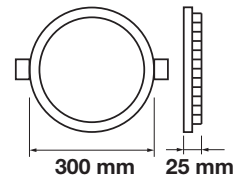

Emergency Pack: Available
Voltage/Frequency: AC:85-265V,50/60Hz
Luminous Flux: 2000lm
Beam Angle: 120°

LED Type: SMD
CRI: >80
PF: >0.5
Shape: Round

Body Type: Aluminium+Chrome
Dimension: Ø300x25mm
Box Qty: 10 Pcs

Slim Series-Satin Nickel-Round

24w VT-2407SN

SKU: 6355 - 3000K Warm White 3800157621397
SKU: 6356 - 4000K Day White 3800157621403
SKU: 6357 - 6400K White 3800157621410

Cutting Size:
Ø285mm