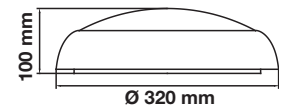

MODEL	WATTS	LUMENS	BOX QTY.
VT-16	15w	1400	10 pcs

SKU: 803 | 3000K WARM WHITE
SKU: 804 | 4000K DAY WHITE
SKU: 805 | 6400K WHITE