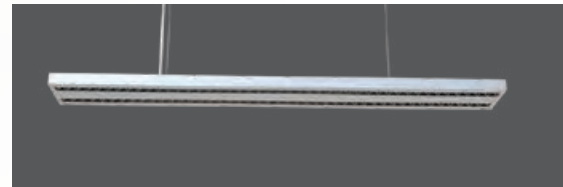

Up & Down Linear Hanging Lights

Continuous suspended upward & downward lighting with a broad 160mm width for a wider scope; modern tech reflectors to distribute just the right amount of light; available in Silver & White