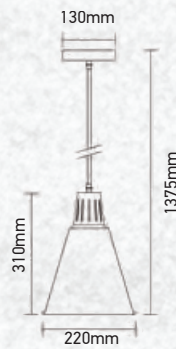

Model:	VT-7520-B
SKU:	3700
EAN:	3800157610735
Size:	220x310x1375mm
Box Qty:	4Pcs
Material:	Aluminium+ Sand Finish

Aluminum-Sand finish-Grey