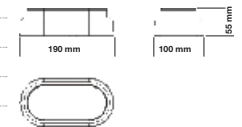

Sensor Compatible:	Yes
Voltage/Frequency:	AC:200-240V,50/60Hz
Luminous Flux:	560lm
IP Rating:	IP54
CRI:	>70
PF:	>0.5

Beam Angle:	120°
Color of Fixture:	White
Body Type:	PC
Shape:	Rectangle
Dimension:	190x100x55mm
Box Qty:	20 Pcs