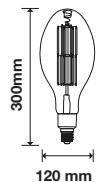

EQ. WATTS: 250w
VOLTAGE/FREQUENCY: AC:220-240V, 50Hz
LUMINOUS FLUX: 4000lm
COMMERCIAL TYPE: ED120

LED TYPE: Filament
CRI: >80
PF: >0.6
BASE: E27

BEAM ANGLE: 310°
BODY TYPE: Glass
DIMENSION: 120x300mm
BOX QTY: 20