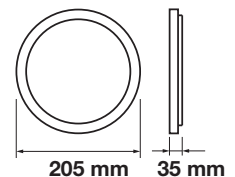

Body Type: **Aluminium**
Dimension: **Ø205x35mm**
Box Qty: **20 Pcs**