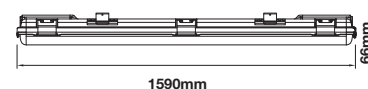

Voltage/Frequency: AC:200-240V,50/60Hz

Luminous Flux: 4000lm

LED Type: SMD

CRI: >80

PF: >0.9

Beam Angle: 120°

Body Type: Plastic+ABS

On/Off: >10,000

Life span: 30,000 Hours

Gross weight: 1.65 kg

Dimension: 1590x116x66mm

Box Qty: 10 Pcs