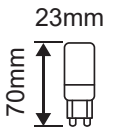

Capsules-G9

7W VT-2228

SKU: 2722 - 3000K Warm White 3800157644457
SKU: 2723 - 4000K Day White 3800157644464
SKU: 2724 - 6400K White 3800157644471

EQ. Watts: **50**
Voltage/Frequency: **AC:220-240V,50Hz**
Luminous Flux: **650lm**
LED Type: **SMD**

CRI: **>80**
PF: **>0.5**
Base: **G9**
Beam Angle: **300°**

Body Type: **Plastic**
Dimension: **23x70mm**
Box Qty: **200 Pcs**

Spotlights-GU10-Lens-38°

5W VT-2305

SKU: 2796 - 3000K Warm White 3800157651653
SKU: 2797 - 4000K Day White 3800157651660
SKU: 2798 - 6400K White 3800157651677

EQ. Watts: **50w**
Voltage/Frequency: **AC:220-240V,50Hz**
Luminous Flux: **380lm**
LED Type: **SMD**

CRI: **>80**
PF: **>0.5**
Base: **GU10**
Beam Angle: **38°**

Body Type: **Plastic**
Dimension: **50x55mm**
Box Qty: **200 Pcs**