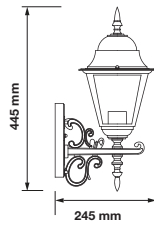

Wall Lamp
VT-761-W

SKU: 7522 3800157617819

Voltage:	AC:220-240V
Max.Watts:	60W
IP Rating:	IP44
Holder:	E27
Color of Fixture:	Matt White
Body Type:	Aluminium+Glass
Size:	245x445x185mm
Box Qty:	8 Pcs