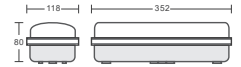

Lamp Type:	30 SMD LEDs	Exit Lamp Type:	Wall - Bulkhead	Test Button:	Green Light Indicator Test Button
Lumens:	190lm	Viewing Distance:	22 Meters From One side	Stickers:	4 Stickers
Input Voltage:	AC:220-240V,50/60Hz	Emergency Operation Time:	>3 Hours	Legends:	4 Ways Legend Available
Protection Rating:	IP65	Battery:	Ni-Cd 4.8V,900mAh	Mode Of Operation:	Maintained
Material :	PC	Recharging Time:	12 hours	Box Qty:	12 Pcs