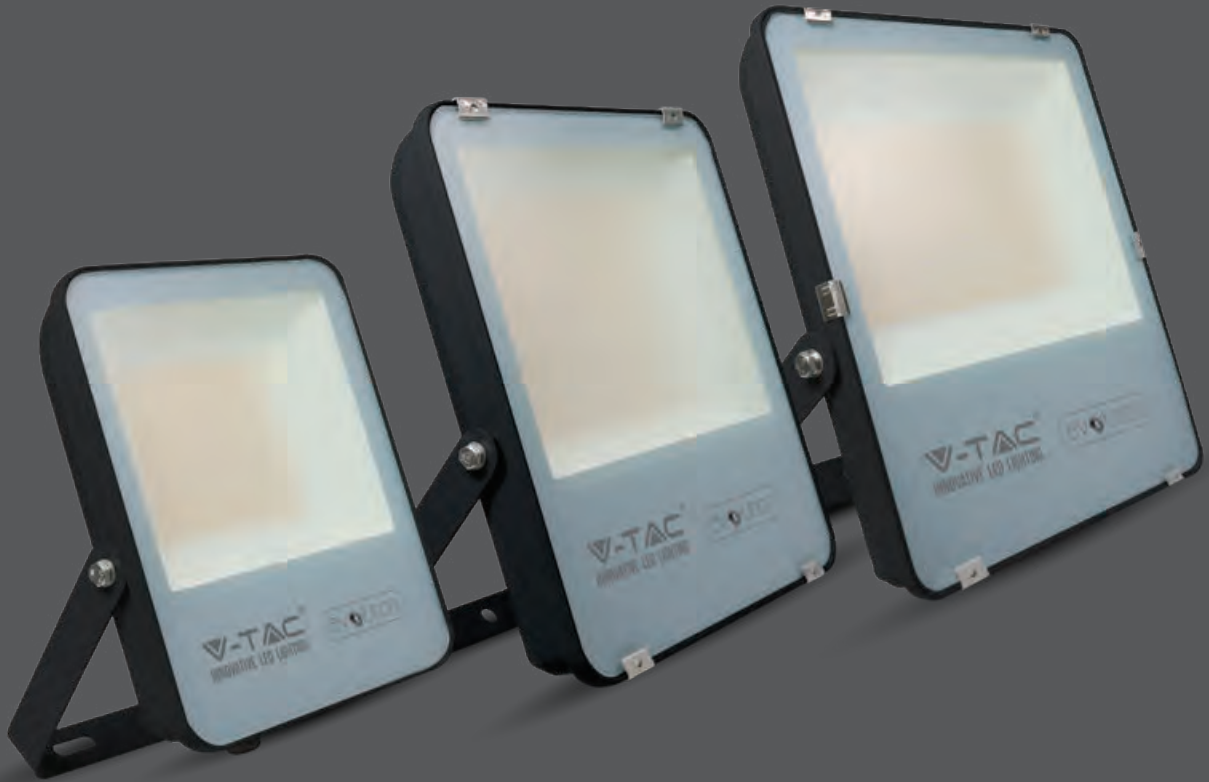

NEW

PAGE
614

Insect Killer

NEW

PAGE
616

LED FLOODLIGHTS

V-TAC's LED Floodlights are manufactured with industry-leading components to deliver an exceptional performance, making them the perfect choice for efficient outdoor lighting. Each unit is designed and made of diecast Aluminium for extreme durability. With the IP65 rating, all the floodlights in this series are also waterproof and dustproof.

This extensive range of floodlights is ready to impress in terms of efficiency brought by the Samsung LED chip. The auto-cutoff function comes with the PIR series which disables the sensor with a switch.

APPLICATION

Recommended for any outdoor lighting application in residential, commercial, and industrial areas

KEY FEATURES

- 10w to 1000w
- IP65 rating — high-quality components used to ensure waterproof/airtight performance
- Modern and strong diecast Aluminium enclosure with a minimalistic design, for high-end support and design
- Product category includes high-lumen, slimline, PIR series, rechargeable, work floodlight, and sports floodlights
- Select units are inclusive of a 1-metre wire for convenience and easy installation

 **IP65**
RATING

5 **YEAR**
WARRANTY*

LED FLOODLIGHTS

Evolution Series Floodlight

Only from v-tac — the first and only led flood lights with 160 lumens per watt rating from the super bright series offer superior efficiency and great energy savings.