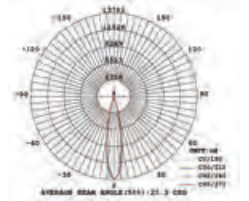

5 YEAR
WARRANTY*