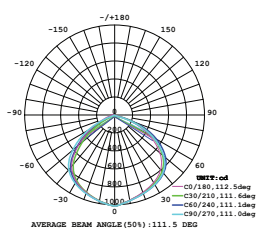

LUMINOUS INTENSITY DISTRIBUTION DIAGRAM