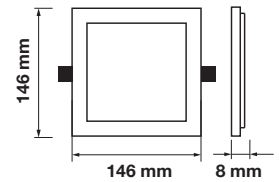

Trimless Panel-Square
15w VT-1515SQ

SKU: 4946 - 3000K Warm White 3800157606622
SKU: 4947 - 4000K Day White 3800157606639
SKU: 4948 - 6400K White 3800157606646

Cutting Size:
130x130mm

Emergency Pack: **Available**
Voltage/Frequency: **AC:85-265V,50/60Hz**
Luminous Flux: **1500lm**
Beam Angle: **120°**

LED Type: **SMD**
CRI: **>80**
PF: **>0.9**
Shape: **Square**

Body Type: **Aluminium**
Dimension: **146x146x8mm**
Box Qty: **40 Pcs**