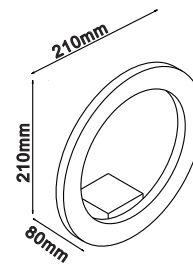

Modern Wall Lights
9w VT-710

Sensor Compatible:	Yes
Voltage/Frequency:	AC:220-240V,50/60Hz
Luminous Flux:	990lm
IP Rating:	IP20
CRI:	>80

PF:	>0.5
Beam Angle:	360°
Body Type:	Aluminium+Acrylic
Dimension:	210x80mm
Box Qty:	20 Pcs