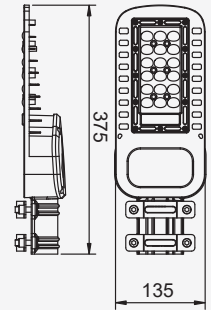

VT-34ST

SKU: 956 | 4000K DAY WHITE
SKU: 957 | 6400K WHITE

WATTS	LUMENS	BOX QTY.
30w	3600	4 pcs