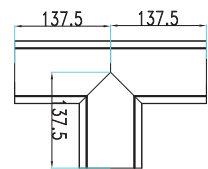

: SKU:398 | 4000K DAY WHITE

16W
VT-7-42-X