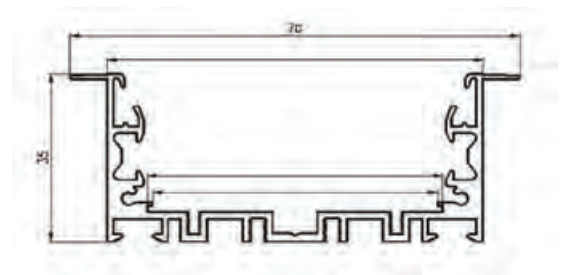

LINKABLE
UP TO 12 METERS TOGETHER

LED RECESSED LINEAR

Our new range of linear lights are also available for recessed installation, complete with necessary accessories for a seamless & continuous lighting system. Perfect replacement for traditional and inefficient linear lighting fixtures with the efficient LED provided by Samsung. Linear lights are offered in two colors variants Silver and White.

SILVER   **VT-7-41-S**

SKU:380 | 4000K DAY WHITE
SKU:603 | 6000K WHITE

WHITE   **VT-7-41-W**

SKU:381 | 4000K DAY WHITE
SKU:604 | 6000K WHITE

WATTS	LUMENS	SIZE
40w	3200	1211x70x35mm

- **30,000 hrs Lifespan**
- **AC:200-240V,50/60Hz**
- **Linkable with connectors**
- **Aluminum Body**

5 YEAR
WARRANTY*