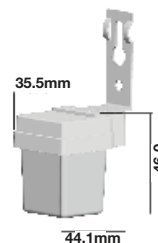

Photocell Sensor-IP44

VT-8019

SKU: 5081 3800157608015

Sensor Type:	Photocell
Colour:	White
Detection Range:	360°
Voltage:	AC:220-240V,50Hz
Rated Load:	
Detection Distance:	

Ambient Light:	<5-15LUX(adjustable)
Body Type:	Plastic
IP Rating:	IP44
Dimension:	35.5x46x44.1mm
Time Delay:	5 sec to 8 min (adjustable)
Box Qty:	100 Pcs