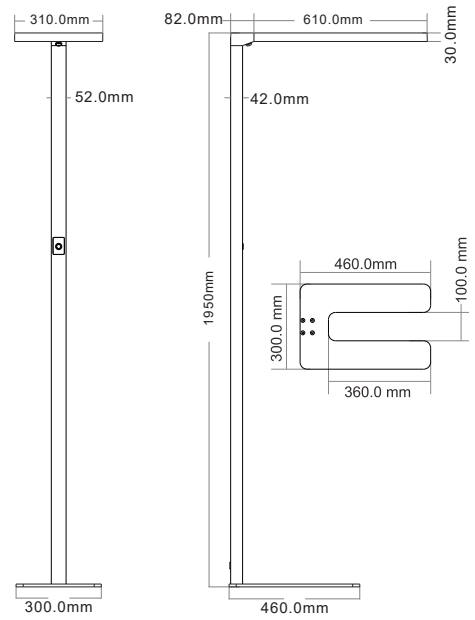

Floor Lamp-Touch Dimming
80w

Silver	VT-8400D-S
SKU: 8521 4000K Day White	3800157638104
White	VT-8400D-W
SKU: 8522 4000K Day White	3800157638111

Voltage/Frequency:	AC:100-240V,50/60Hz
Luminous Flux:	UP:4200/Down:3800
CRI:	>80
PF:	>0.9
Beam Angle:	110°
Color:	Silver
Body Type:	Aluminium Alloy+PC
Dimension:	310x52x1950mm
Box Qty:	1 Pc

UP-DOWN
LIGHTS