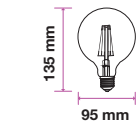

Amber Cover -Filament-ST64-E27

8W VT-1968

SKU: 4421 - 2200K Warm White 3800157606356

EQ. Watts:	60w
Voltage/Frequency:	AC:220-240V,50Hz
Luminous Flux:	700lm
Commercial Type:	ST64

LED Type:	Filament
CRI:	>80
PF:	>0.5
Base:	E27

Beam Angle:	300°
Body Type:	Glass
Dimension:	64x138mm
Box Qty:	50 Pcs

4W VT-2004

SKU: 7148 - 2200K Warm White 3800157610636

EQ. Watts:	35w
Voltage/Frequency:	AC:220-240V,50/60Hz
Luminous Flux:	400lm
Commercial Type:	G80

LED Type:	Filament
CRI:	>80
PF:	>0.4
Base:	E27

Beam Angle:	300°
Body Type:	Glass
Dimension:	80x140mm
Box Qty:	100 Pcs

4W VT-2024

SKU: 7146 - 2200K Warm White 3800157610612

EQ. Watts:	35w
Voltage/Frequency:	AC:220-240V,50Hz
Luminous Flux:	400lm
Commercial Type:	G95

LED Type:	Filament
CRI:	>80
PF:	>0.4
Base:	E27

Beam Angle:	300°
Body Type:	Glass
Dimension:	95x140mm
Box Qty:	50 Pcs

5W VT-2075

SKU: 7217 - 2200K Warm White 3800157617253

EQ. Watts:	30w
Voltage/Frequency:	AC:220-240V,50/60Hz
Luminous Flux:	300lm
Commercial Type:	G95

LED Type:	Filament
CRI:	>80
PF:	>0.5
Base:	E27

Beam Angle:	300°
Body Type:	Glass
Dimension:	95x138mm
Box Qty:	50 Pcs

Amber Cover -Filament-Globe-E27

6W VT-2026D

SKU: 7156 - 2200K Warm White 3800157612210

EQ. Watts:	50w
Voltage/Frequency:	AC:220-240V,50/60Hz
Luminous Flux:	500lm
Commercial Type:	G95

LED Type:	Filament
CRI:	>80
PF:	>0.7
Base:	E27

Beam Angle:	300°
Body Type:	Glass
Dimension:	95x135mm
Box Qty:	12 Pcs