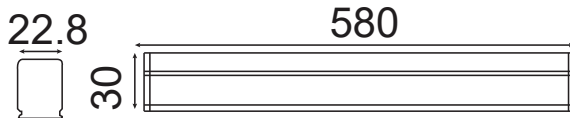

MODEL	WATTS	LUMENS	WEIGHT-KG	BOX QTY.
VT-065	7w	630	0.112	25 pcs

SKU: 692 | 3000K WARM WHITE
SKU: 693 | 4000K DAY WHITE
SKU: 694 | 6400K WHITE