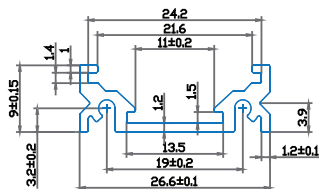

Aluminium Profile-Matt

Model No:	VT-7103-M
SKU:	9986
Dimension:	26.5x9x1000mm
Color of Fixture:	Matt
EAN:	3800230622174
Box Qty.	90 Pcs