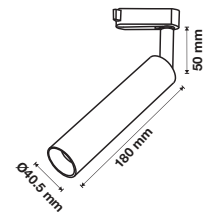

MODEL	WATTS	LUMENS	PF	CRI	BOX QTY.	BEAM ANGLE
VT-415-B	15w	1050	>0.5	>90	40 pcs	24°

- SKU: 359 | 3000K WARM WHITE
- SKU: 360 | 4000K DAY WHITE
- SKU: 361 | 5000K WHITE