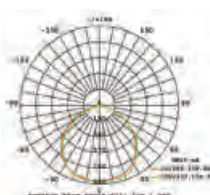

Slimline-White Body-White Wire

100W VT-49101W

SKU: 5972 - 6400K White 3800157626255

Sensor Compatible:	Yes
Voltage/Frequency:	AC:220-240V,50Hz
Luminous Flux:	8500lm
Color of Fixture:	White
CRI:	>70
PF:	>0.9
IP Rating:	IP65
Beam Angle:	100°
Body Type:	Die Cast Aluminium
Dimension:	291x240x30mm
Box Qty:	4 Pcs