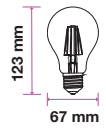

Clear Glass-Filament-A67-E27

8W VT-1978

SKU: 4407 - 2700K Warm White 3800157606165
SKU: 4408 - 4000K Day White 3800157606172
SKU: 4409 - 6400K White 3800157606189

EQ. Watts: **60w**
Voltage/Frequency: **AC:220-240V,50Hz**
Luminous Flux: **800lm**
Commercial Type: **A67**

LED Type: **Filament**
CRI: **>80**
PF: **>0.5**
Base: **E27**

Beam Angle: **300°**
Body Type: **Glass**
Dimension: **67x123mm**
Box Qty: **100 Pcs**