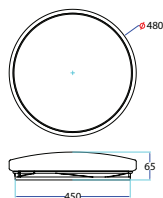

Sensor Compatible:	Yes
Voltage/Frequency:	AC:175-265V,50/60Hz
Luminous Flux:	2160lm
IP Rating:	IP20
CRI:	>80
PF:	>0.5

Beam Angle:	120°
Color of Fixture:	White
Body Type:	Plastic
Shape:	Round
Dimension:	Ø480x65mm
Box Qty:	5 Pcs