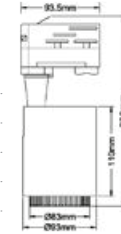

Tracklights-Color Changing

18w VT-4718-B

SKU: 1411 - 3 IN 1 3800157629331

CCT Adjustable
2800K/4000K/6000K

Lens Angle Adjustable
20°~60°

Triac Dimmable

Sensor Compatible:	Yes	Beam Angle:	20° ~ 60° (Adjustable)
Voltage/Frequency:	AC:220-240V,50/60Hz	Color of Fixture:	Black
Luminous Flux:	1450lm	Body Type:	Aluminium
LED Type:	COB	Life span:	30,000 Hours
CRI:	>95	Dimension:	Ø93x93.5x230mm
PF:	>0.9	Box Qty:	20 Pcs

5 YEAR
WARRANTY*