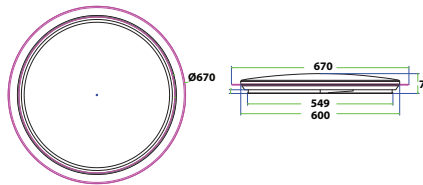

Sensor Compatible:	Yes
Voltage/Frequency:	AC:175-265V,50/60Hz
Luminous Flux:	5040lm
IP Rating:	IP20
CRI:	>80
PF:	>0.9

Beam Angle:	120°
Color of Fixture:	White
Body Type:	Plastic+Metal
Shape:	Round
Dimension:	Ø670x75mm
Box Qty:	5 Pcs

DIMMABLE
WITH REMOTE

CCT CHANGING
With Remote Control