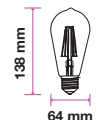

Amber Cover -Filament-ST64-E27

6W VT-1966

SKU: 4362 - 2200K Warm White 3800157602754

EQ. Watts:	45w
Voltage/Frequency:	AC:220-240V,50Hz
Luminous Flux:	500lm
Commercial Type:	ST64

LED Type:	Filament
CRI:	>80
PF:	>0.5
Base:	E27

Beam Angle:	300°
Body Type:	Glass
Dimension:	64x138mm
Box Qty:	50 Pcs