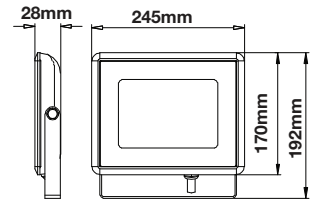

Floodlight-Remote Control-RGB

50W VT-4952

SKU: 5996 - RGB

3800157655071

IP65
RATING

RGB
RF CONTROL

Sensor Compatible:	Yes
Voltage/Frequency:	AC:200-240V
Color of Fixture:	Black

PF:	>0.9
IP Rating:	IP65
Beam Angle:	110°

Body Type:	Aluminium
Dimension:	245x192x28mm
Box Qty:	10Pcs