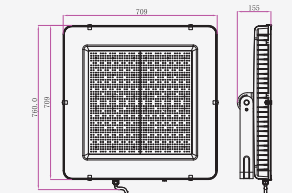

VT-1055

SKU: 968 | 4000K DAY WHITE
SKU: 969 | 6400K WHITE

WATTS	LUMENS	BOX QTY.
1000w	120000	1 pcs

120
Lumen/W