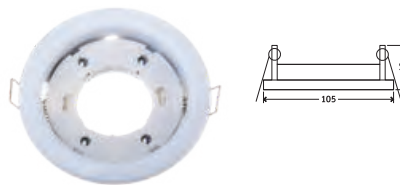

GX53-Accessory

Model No	VT-715-W
SKU:	3675
Base:	GX53
Material:	Iron
Shape:	Round
Color of Fxture:	White
Dimension:	Ø105x40mm
Cutting Size:	90mm
EAN:	3800157625241
Box Qty:	50 Pcs