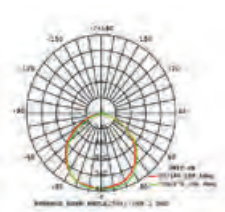

E Series-White Body
20w VT-4021W

SKU: 5949 - 3000K Warm White 3800157625425
SKU: 5950 - 4000K Day White 3800157625432
SKU: 5951 - 6500K White 3800157625449

Sensor Compatible:	Yes
Voltage/Frequency:	AC:220-240V,50/60Hz
Luminous Flux:	1700lm
Color of Fixture:	White
CRI:	>70
PF:	>0.9
IP Rating:	IP65
Beam Angle:	110°
Body Type:	Aluminium
Dimension:	150x143x26mm
Box Qty:	20 Pcs