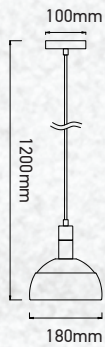

E14 HOLDER

Pendant-Aluminium Shade-White

Model:	VT-7100-WH
SKU:	3920
EAN:	3800157626156
Size:	180x100x1200mm
Box Qty:	12Pcs
Material:	Plastic+Aluminium

E14 HOLDER

Pendant-Aluminium Shade-Black

Model:	VT-7100-B
SKU:	3921
EAN:	3800157626163
Size:	180x100x1200mm
Box Qty:	12Pcs
Material:	Plastic+Aluminium