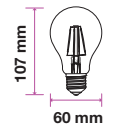

Clear Glass-Filament-A60-E27

4W VT-1885D

SKU: 4364 - 2700K Warm White 3800157602907

EQ. Watts:	30w
Voltage/Frequency:	AC:220-240V,50Hz
Luminous Flux:	350lm
Commercial Type:	A60

LED Type:	Filament
CRI:	>80
PF:	>0.5
Base:	E27

Beam Angle:	300°
Body Type:	Glass
Dimension:	60x107mm
Box Qty:	50 Pcs