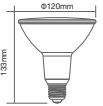

PAR38 Bulbs-E27

15W VT-1125-G

SKU: 4418 - Green 3800157606318
SKU: 4419 - Red 3800157606325
SKU: 4420 - Blue 3800157606301

EQ. Watts:	100w
Voltage/Frequency:	AC:180-240V,50/60Hz
Luminous Flux:	1200lm
Commercial Type:	PAR38

LED Type:	SMD
CRI:	>80
PF:	>0.5
Base:	E27

Beam Angle:	40°
Body Type:	Plastic Coated Aluminium
Dimension:	120x133mm
Box Qty:	40 Pcs

PAR38 Bulbs-E27

17W VT-1227

SKU: 45691 - 4000K Day White 3800157641241

EQ. Watts:	95w
Voltage/Frequency:	AC:220-240V,50/60Hz
Luminous Flux:	1300lm
Commercial Type:	PAR38

LED Type:	SMD
CRI:	>80
PF:	>0.5
Base:	E27

Beam Angle:	100°
Body Type:	Thermoplastic
Dimension:	120x132mm
Box Qty:	40 Pcs