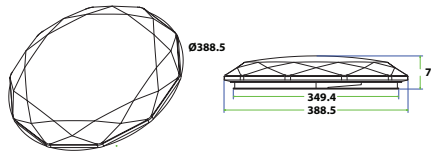

Sensor Compatible:	Yes	Beam Angle:	120°
Voltage/Frequency:	AC:175-265V,50/60Hz	Color of Fixture:	White
Luminous Flux:	2800lm	Body Type:	Plastic+Metal
IP Rating:	IP20	Shape:	Diamond Cover
CRI:	>80	Dimension:	Ø388.5x70mm
PF:	>0.9	Box Qty:	5 Pcs

CCT CHANGING
With Remote Control

Domelight-Remote Control-CCT Changeable

60w VT-8557

SKU: 1492 - 3IN1 3800157648752