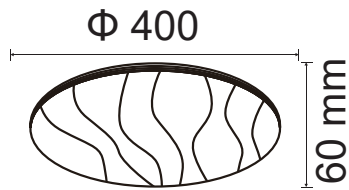

Sensor Compatible:	Yes
Voltage/Frequency:	AC:200-240V,50/60Hz
Luminous Flux:	3200lm
IP Rating:	IP20
CRI:	>80
PF:	>0.6

Beam Angle:	180°
Color of Fixture:	White
Body Type:	PC+Metal
Shape:	Round
Dimension:	D:400x60mm
Box Qty:	10 Pcs

**DIMMABLE
WITH REMOTE**

**CCT CHANGING
With Remote Control**