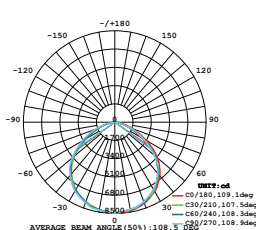

LUMINOUS INTENSITY DISTRIBUTION DIAGRAM