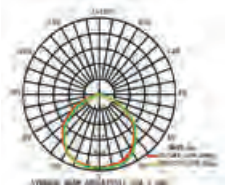

IP65
RATING

E Series-Black Body 50W VT-4051B

SKU: 5958 - 3000K Warm White 3800157625517
SKU: 5959 - 4000K Day White 3800157625524
SKU: 5960 - 6500K White 3800157625531

Sensor Compatible:	Yes
Voltage/Frequency:	AC:220-240V,50Hz
Luminous Flux:	4250lm
Color of Fixture:	Black
CRI:	>70
PF:	>0.9
IP Rating:	IP65
Beam Angle:	110°
Body Type:	Aluminium
Dimension:	245x192x28mm
Box Qty:	10 Pcs