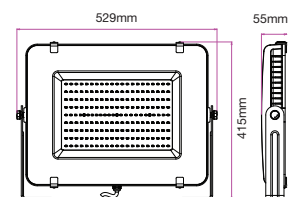

VT-300-B

- SKU: 422 | 4000K DAY WHITE
- SKU: 423 | 6400K WHITE

WATTS	LUMENS	BOX QTY.
300w	24000	2 pcs