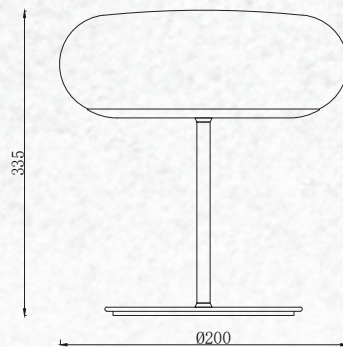

Table Lamps

12w VT-7204

SKU: 40071 - 3000K Warm White 3800157640558

Voltage/Frequency:	AC:220-240V
Luminous Flux:	1200lm
LED Type:	SMD
CRI:	>80
PF:	>0.9
Beam Angle:	120°
No. of LED:	72 pcs
Material :	PC + Iron
Unit GW :	0.483 kgs
Life Span:	30,000 Hours
Size :	ø200x335mm
Box Qty:	6Pcs