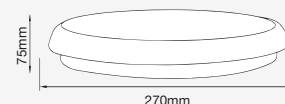

Slim Domelight

- AC:220-240V,50/60Hz
- 110° Beam Angle
- SMD LED chip type
- Body Material - PC
- 30,000 Life Hours
- CRI >80
- IP Rating IP65

5 YEAR
WARRANTY*

MODEL	WATTS	LUMENS	BOX QTY.
VT-12S	12w	1440	10 pcs

SKU: 935 | 3000K WARM WHITE
SKU: 820 | 4000K DAY WHITE
SKU: 936 | 6400K DAY WHITE