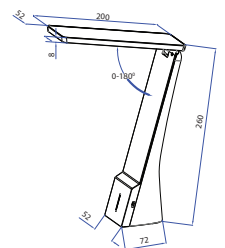

Table Lamps-Black

4w VT-1014-B

SKU: 8500 - 3 IN 1 3800157617215

Voltage/Frequency:	DC:5V,1A
Luminous Flux:	120lm
CRI:	>80
PF:	>0.45

Beam Angle:	120°
Color:	Black
Body Type:	ABS+PC+Aluminium
Dimension:	200x50x263mm
Box Qty:	25 Pcs

Rechargeable