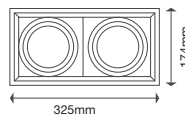

AR111-Accessories

Model No: VT-7222-B Dimension: 325x174 mm
SKU: 3582 Cutting Size: 167x305mm.
Base: 2XAR111 EAN: 3800157607070
Material: Aluminium Box Qty: 12 Pcs
Color of Fixture: Black