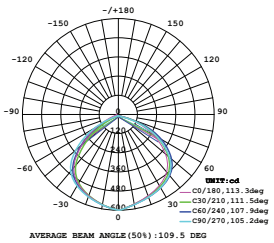

LUMINOUS INTENSITY DISTRIBUTION DIAGRAM