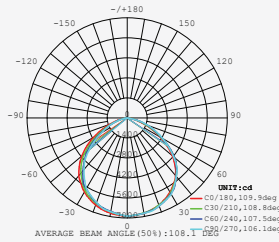

LUMINOUS INTENSITY DISTRIBUTION DIAGRAM