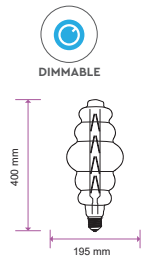

SpecialBulbs

Amber-S180-E27

8W VT-2169

SKU: 45661 - 2200K Warm White 3800157641210

EQ. Watts:	
Voltage/Frequency:	AC:220-240V,50Hz
Luminous Flux:	620lm
Commercial Type:	S180

LED Type:	Filament
CRI:	>80
PF:	>0.45
Base:	E27

Beam Angle:	300°
Body Type:	Glass
Dimension:	Ø195x400mm
Box Qty:	6 Pcs