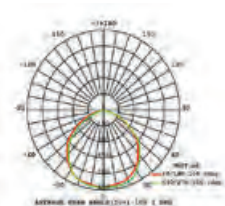

Sensor Compatible:	Yes
Voltage/Frequency:	AC:220-240V,50Hz
Luminous Flux:	850lm
Color of Fixture:	Black
CRI:	>70
PF:	>0.9
IP Rating:	IP65
Beam Angle:	110°
Body Type:	Aluminium
Dimension:	110x112x22mm
Box Qty:	40 Pcs