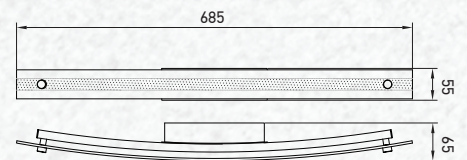

Mirror Surface Light-Chrome

18w VT-7021 **Built In LED**

SKU: 3903 - 4000K Day white 3800157621885

Voltage/Frequency:	AC:220-240V,50Hz
Luminous Flux:	1350lm
LED Type:	SMD
CRI:	>80
PF:	>0.8
Beam Angle:	120°

No. of LED:	90 pcs
Material :	Stainless Steel+Metal+PMMA
Unit GW :	1.28 Kg
Life Span:	20,000 Hours
Size :	940x65x65mm
Box Qty:	12Pcs