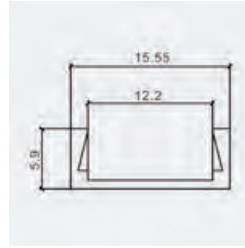

Aluminium Profiles-Milky

Model No:	VT-9327
SKU:	3370
Dimension:	x2000x16mmx7mm
Color of Fixture:	Milky
EAN:	3800157645553
Box Qty.	200 Pcs