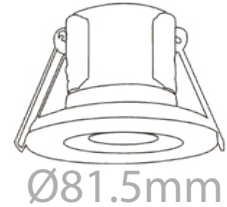

Fire Rated Downlight

Our new Fire-Rated Spotlight Fittings are available in Chrome, Nickel, and White finish. With 3000K, 4000K and 6400K CCT options, built with Aluminium alloy and iron. Efficient replacement for traditional downlight fittings.

- 70° Beam Angle
- IP rating IP65
- Iron+Aluminium Alloy
- CRI >80
- LED provided by Samsung
- 30,000 Hours

30-60-90 MIN
Fire Rated

QUICK
CONNECTOR

DIMMABLE
LIGHT CONTROL

MODEL	WATTS	LUMENS	COLOR	BOX QTY.	SKU: 8175 | 3000K WARM WHITE
VT-885-C	5w	500	Chrome	60 pcs	SKU: 8176 | 4000K DAY WHITE SKU: 8180 | 6400K WHITE

Ø81.5mm

Cutting Size: Ø57mm

MODEL	WATTS	LUMENS	COLOR	BOX QTY.	SKU: 8173 | 3000K WARM WHITE
VT-885-N	5w	500	Nickel	60 pcs	SKU: 8174 | 4000K DAY WHITE SKU: 8179 | 6400K WHITE