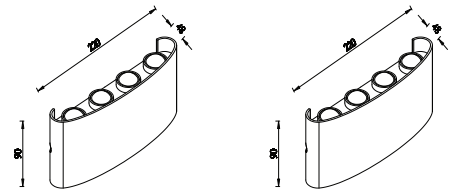

Black

SKU: 8619 - 3000K Warm White 3800157652315
SKU: 8620 - 4000K Day White 3800157652322

White

SKU: 8617 - 3000K Warm White 3800157652292
SKU: 8618 - 4000K Day White 3800157652308

Up-Down Lights

8W VT-848-B

Sensor Compatible:	Yes
Voltage/Frequency:	AC:220-240V,50Hz
Luminous Flux:	800lm
IP Rating:	IP54
CRI:	>80

PF:	>0.6
Beam Angle:	Up150° / Down150°
Body Type:	Aluminium
Dimension:	220x48x90mm
Box Qty:	20 Pcs

Black

SKU: 8563 - 3000K White 3800157643740
SKU: 8561 - 6400K White 3800157643726

White

SKU: 8562 - 3000K Warm White 3800157643733
SKU: 8560 - 6400K White 3800157643719

LED Wall Lights

4W VT-844-B

Sensor Compatible:	Yes
Voltage/Frequency:	AC:220-240V,50/60Hz
Luminous Flux:	150lm
IP Rating:	IP65
CRI:	>80

PF:	>0.4
Beam Angle:	41°
Body Type:	Nylon
Dimension:	83x123x30mm
Box Qty:	10 Pcs