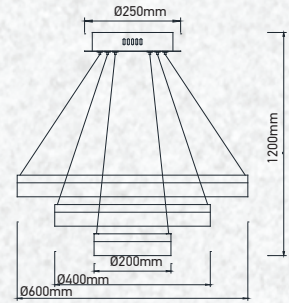

Material : Acrylic+Aluminium

Unit GW : 3.50 Kg

Life Span: 20,000 Hours

Size : 600x600x1200mm

Box Qty: 1Pcs

Chandelier-3 Step

80w VT-80-3D

Built In LED