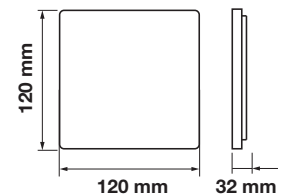

LED MINI PANELS

Square Adjustable Panel

V-TAC's new innovative adjustable mini panels are equipped with adjustable clips for a flexible cutting size of up to 200 mm. Built with the most stable drivers in the market, have low maintenance panels without the flashes and the flickers. These slim & modern panels lights up all the way to the edges, giving a contemporary lighting effect that is ideal for residential, office, or commercial indoor lighting.

- **Adjustable(Cut out) Panel**
- **SMD LED Type**
- **20,000 hrs Lifespan**
- **120° Beam Angle**
- **AC:85-265V,50/60Hz**
- **CRI: >80**
- **Aluminium Body**
- **On/Off Cycle: >15000**

5 YEAR WARRANTY*

SKU: 730 | 3000K WARM WHITE
SKU: 731 | 4000K DAY WHITE
SKU: 732 | 6400K WHITE

MODEL	WATTS	LUMENS	BOX QTY.
VT-610SQ	12w	750	20 pcs

Cutting Size: 75-100mm

SKU: 736 | 3000K WARM WHITE
SKU: 737 | 4000K DAY WHITE
SKU: 738 | 6400K WHITE

MODEL	WATTS	LUMENS	BOX QTY.
VT-619SQ	18w	1350	20 pcs