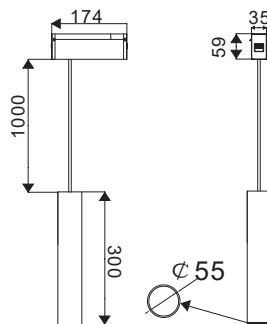

Magnetic Spotlight

15w VT-4215

SKU: 7966 - 3000K Warm White 3800157652841
SKU: 7967 - 4000K Day White 3800157652858

Voltage/Frequency:	DC:24V	Beam Angle:	36°
Luminous Flux:	900lm	Body Type:	Aluminium
LED Type:	COB	Life span:	30,000 Hours
CRI:	>90	Dimension:	166x100x55mm
Color of Fixture:	Black	Box Qty:	16 PCS

3 YEAR WARRANTY*

UGR<19

Magnetic Pendant Light

15w VT-4315

SKU: 7968 - 3000K Warm White 3800157652865
SKU: 7969 - 4000K Day White 3800157652872

Voltage/Frequency:	DC:24V	Beam Angle:	36°
Luminous Flux:	1000lm	Body Type:	Aluminium
LED Type:	COB	Life span:	30,000 Hours
CRI:	>90	Dimension:	300x55mm
Color of Fixture:	Black	Box Qty:	12 PCS

3 YEAR WARRANTY*

UGR<19