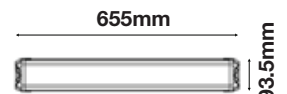

Electronic Insect Killer

Perfect for home, Office, Garage, kitchens, Schools, Hospitals, Courtyard and Commercial Areas

Wire chain for hanging or set it on a flat surface.

CHEMICAL FREE
Eco friendly

- Lamp life time up to 8000 hours
- Slim design - ON/OFF switch
- Removable tray
- For Indoor Use Only
- Housing made of special treated, aluminum, scratch-proof, corrosion-proof and easy to clean
- Power supply: AC:220-240V 50/60Hz

50m²
Coverage Area

Electronic Insect Killer

16W VT-3216

SKU: 11179 EAN: 3800157654340

Box Qty : 6

80m²
Coverage Area

Electronic Insect Killer

20W VT-3220

SKU: 11180 EAN: 3800157654357

Box Qty : 6

100m²
Coverage Area

Electronic Insect Killer

30W VT-3230

SKU: 11181 EAN: 3800157654364

Box Qty : 6

150m²
Coverage Area

Electronic Insect Killer

40W VT-3240

SKU: 11182 EAN: 3800157654371

Box Qty : 4