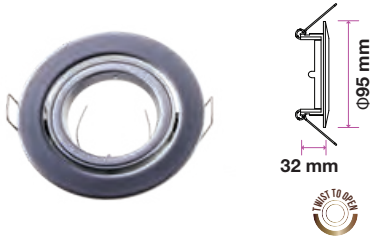

Fitting-Round-GU10

Model No	VT-775-MG
SKU:	3647
Base:	GU10
Material:	Aluminium
Shape:	Round
Color of Fxture:	Metallic Grey
Dimension:	Ø95x32mm
Cutting Size:	Ø85mm
EAN:	3800157617130
Box Qty:	100 Pcs