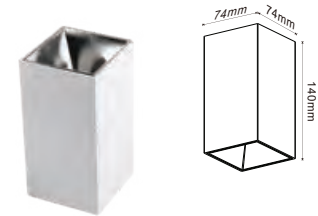

Fitting Square-GU10

Model No	VT-882-C
SKU:	8585
Base:	GU10
Material:	Aluminium + PC
Shape:	Square
Color of Fixture:	White frame + Chrome reflector
Dimension:	74x74x140mm
Cutting Size:	NA
EAN:	3800157651905
Box Qty:	50 Pcs