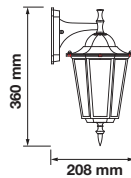

Wall Lamp
VT-750-W

SKU: 7069 3800157616225

Voltage:	AC:220-240V,50Hz
Max.Watts:	40W
IP Rating:	IP44
Holder:	E27
Color of Fixture:	Matt White
Body Type:	Aluminium+Glass
Size:	208x360x170mm
Box Qty:	10 Pcs