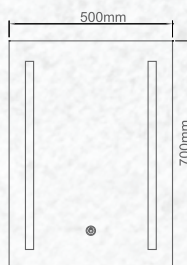

NEW

Mirror Lights

37W   **VT-8701**

SKU: 40461 - 3IN1   3800157655002

Voltage/Frequency:	AC:200-240V,50/60Hz
Luminous Flux:	800lm
CRI:	>80
Beam Angle:	120°
Material :	Iron
Unit GW :	9.3 Kg
IP Rating:	IP44
Size :	700x500x35mm
Box Qty:	1Pcs