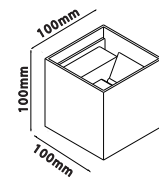

Square-Bridgelux
12w VT-759-12

Sensor Compatible:	Yes
Voltage/Frequency:	AC:220-240V,50/60Hz
Luminous Flux:	1100lm
IP Rating:	IP65
CRI:	>80

PF:	>0.45
Beam Angle:	Adjustable 5°-120°
Body Type:	Aluminium
Dimension:	100x100x100mm
Box Qty:	20 Pcs