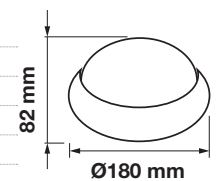

SKU: 1261 - 3000K Warm White
SKU: 1260 - 4000K Day White
SKU: 1262 - 6400K White

3800157611831
3800157611824
3800157611848

Sensor Compatible:	Yes
Voltage/Frequency:	AC:200-240V,50/60Hz
Luminous Flux:	560lm
IP Rating:	IP54
CRI:	>70
PF:	>0.5

Beam Angle:	120°
Color of Fixture:	Black
Body Type:	Plastic CLAD Aluminium
Shape:	Round
Dimension:	Ø180x82mm
Box Qty:	10 Pcs