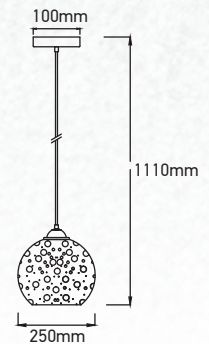

Model:	VT-7256
SKU:	40131
EAN:	3800157640633
Size:	ø250x100x1110mm
Box Qty:	8Pcs
Material:	Glass