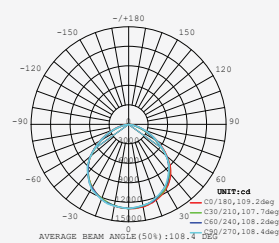

LUMINOUS INTENSITY DISTRIBUTION DIAGRAM