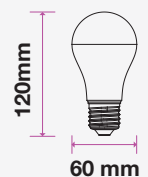

MODEL	WATTS	EQ.WATTS	LUMENS	BASE	SHAPE	BOX QTY.
VT-262D	12w	75w	1055	E27	A60	100 pcs

SKU: 20044 | 3000K WARM WHITE