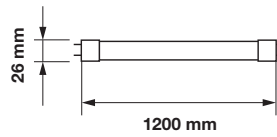

T8 Bread Tube-120cm

18w VT-1228-B

SKU: 6322 3800157619318

EQ. Watts:	36w
Voltage/Frequency:	AC:180-240V,50Hz
Luminous Flux:	1530lm
LED Type:	SMD
CRI:	>95
PF:	>0.9
Beam Angle:	160°
Body Type:	Glass with PET
Holder:	G13
Instant start :	0-100% in < 1s
On/Off:	>15,000
Life span:	20,000 Hours
Gross weight:	320g
Dimension:	26x1200mm
Box Qty:	25 Pcs