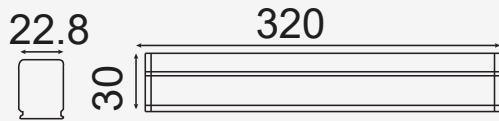

MODEL	WATTS	LUMENS	WEIGHT-KG	BOX QTY.
VT-035	4w	360	0.065	25 pcs

SKU: 689 | 3000K WARM WHITE
SKU: 690 | 4000K DAY WHITE
SKU: 691 | 6400K WHITE