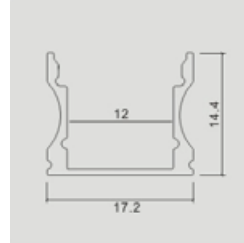

Box Qty. 120 Pcs

Aluminium Profiles-Milky

Model No:	VT-8110
SKU:	3354
Dimension:	2000x17.2x15.5mm
Color of Fixture:	Milky
EAN:	3800157636827

Aluminium Profiles-White Housing

Model No:	VT-8110-W
SKU:	3366
Dimension:	2000x17.2x15.5mm
Color of Fixture:	White
EAN:	3800157640169