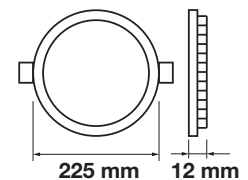

Cutting Size: ø210mm

SKU: 724 | 3000K WARM WHITE
SKU: 725 | 4000K DAY WHITE
SKU: 726 | 6400K WHITE

MODEL	WATTS	LUMENS	BOX QTY.
VT-624RD	24w	2000	10 pcs