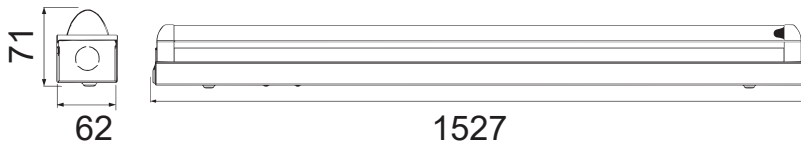

MODEL	WATTS	LUMENS	WEIGHT-KG	BOX QTY.
VT-8-53	50w	5000	2.06	10 pcs

SKU: 518 | 3IN1