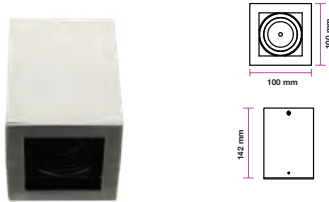

Fitting-Square-GU10

Model No	VT-797-SN
SKU:	3632
Base:	GU10
Material:	Die Cast Aluminium
Shape:	Square
Color of Fxture:	Satin Nickel
Dimension:	100x100x142mm
Cutting Size:	N/A
EAN:	3800157612098
Box Qty:	50 Pcs