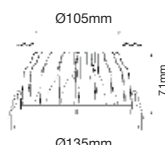

Sensor Compatible:	Yes
Voltage/Frequency:	AC:220-240V,50Hz
Luminous Flux:	730lm
LED Type:	COB
CRI:	>80
PF:	>0.5

Beam Angle:	120°
Body Type:	PKW
Color of Fixture:	PKW
Shape:	Round
Dimension:	Ø135x71mm
Cutting Size:	Ø105mm
Box Qty:	27 Pcs