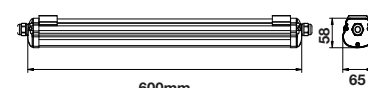

On/Off: >10,000

Life span: 20,000 Hours

Gross weight: 0.60 kg

Dimension: 600x65x58mm

Box Qty: 12 Pcs

600mm

58mm

65mm