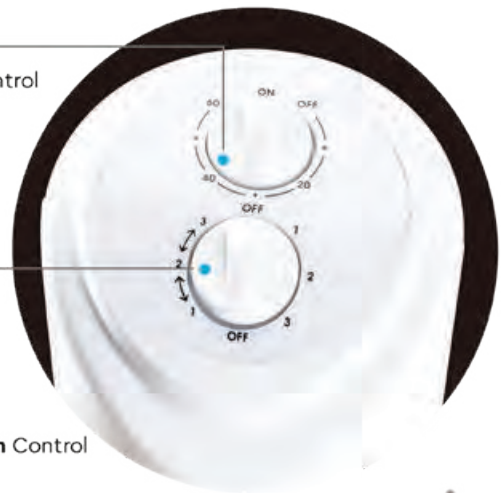

Tower Fan

VT-4538

SKU: 7926 EAN: 3800157654517

Oscillation
Low | Medium | High

3 Fan Speed
Low | Medium | High

- Power(Watts): 45
- Voltage/Freq: AC:220-240V,50/60Hz
- Size(inches): 31
- Material: ABS
- Unit Color: White
- Speed: 3(Low-Med-High)
- Function: Oscillation Function
- Timer: 1hr(Max)
- Plug Type: EU
- IP Rating: IP20
- Box Qty: 1pc