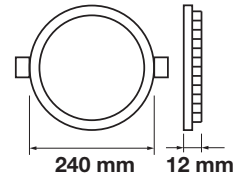

Emergency Pack: Available
Voltage/Frequency: AC:85-265V,50/60Hz
Luminous Flux: 1800lm
Beam Angle: 120°

LED Type: SMD
CRI: >80
PF: >0.9
Shape: Round

Body Type: Aluminium
Dimension: Ø240x12mm
Box Qty: 20 Pcs