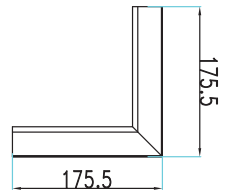

: SKU:397 | 4000K DAY WHITE

14W
VT-7-42-T