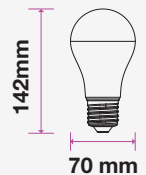

MODEL	WATTS	LUMENS	BASE	BOX QTY.
VT-2309	9w	806	E27	50 pcs

- SKU: 2371 | 3000K WARM WHITE
- SKU: 2372 | 4000K DAY WHITE
- SKU: 2373 | 6400K WHITE