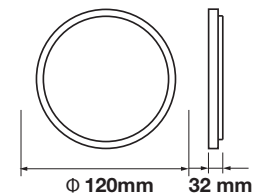

LED MINI PANELS

Round Adjustable Panel

V-TAC's new innovative adjustable mini panels are equipped with adjustable clips for a flexible cutting size of up to 200 mm. Built with the most stable drivers in the market, have low maintenance panels without the flashes and the flickers. These slim & modern panels lights up all the way to the edges, giving a contemporary lighting effect that is ideal for residential, office, or commercial indoor lighting.

- **Adjustable(Cut out) Panel**
- **SMD LED Type**
- **20,000 hrs Lifespan**
- **120° Beam Angle**
- **AC:85-265V,50/60Hz**
- **CRI: >80**
- **Aluminium Body**
- **On/Off Cycle: >15000**

5 YEAR WARRANTY*

SKU: 727 | 3000K WARM WHITE
SKU: 728 | 4000K DAY WHITE
SKU: 729 | 6400K WHITE

MODEL	WATTS	LUMENS	BOX QTY.
VT-610RD	12w	750	20 pcs

Cutting Size: 75-100mm

SKU: 733 | 3000K WARM WHITE
SKU: 734 | 4000K DAY WHITE
SKU: 735 | 6400K WHITE

MODEL	WATTS	LUMENS	BOX QTY.
VT-619RD	18w	1350	20 pcs