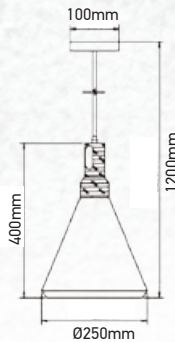

Wooden Top Iron-White

Model:	VT-7525-WH
SKU:	3761
EAN:	3800157611343
Size:	250x400x1200mm
Box Qty:	8Pcs
Material:	Iron+Wooden Top