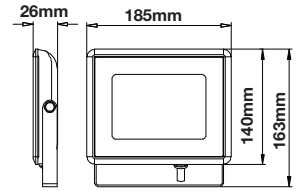

Floodlight-Remote Control-RGB

30W VT-4932

SKU: 5995 - RGB

3800157655064

IP65
RATING

RGB
RF CONTROL

Sensor Compatible:	Yes
Voltage/Frequency:	AC:200-240V
Color of Fixture:	Black

PF:	>0.9
IP Rating:	IP65
Beam Angle:	110°

Body Type:	Aluminium
Dimension:	185x163x26mm
Box Qty:	20Pcs