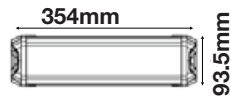

50m²
Coverage Area

Electronic Insect Killer

16W VT-3216

SKU: 11179 EAN: 3800157654340

Box Qty : 6

80m²
Coverage Area

Electronic Insect Killer

20W VT-3220

SKU: 11180 EAN: 3800157654357

Box Qty : 6