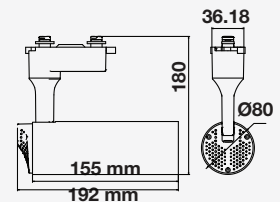

NEW

5 YEAR
WARRANTY*

LED TRACKLIGHTS

4 line Tracklights-Black Body

Experience true colours through our LED Tracklights efficient set of track lights with CRI >90, the latest LED technology from Samsung, and five years of warranty.

- **COB LED Type**
- **30,000 hrs Lifespan**
- **24° Beam Angle**
- **AC:220-240V,50Hz**
- **PF: >0.9**
- **High CRI of > 90**
- **Aluminum Body**

MODEL	WATTS	LUMENS	PF	CRI	BOX QTY.	BEAM ANGLE
VT-418	18w	1260	>0.9	>90	20 pcs	24°

SKU: 939 | 3000K WARM WHITE

SKU: 940 | 4000K DAY WHITE

MODEL	WATTS	LUMENS	PF	CRI	BOX QTY.	BEAM ANGLE
VT-430	30w	2100	>0.9	>90	20 pcs	24°

SKU: 941 | 3000K WARM WHITE

SKU: 942 | 4000K DAY WHITE