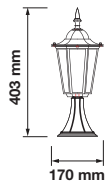

Stand Lamp
VT-753-B

SKU: 7074 3800157616270

Voltage:	AC:220-240V,50Hz
Max.Watts:	40W
IP Rating:	IP44
Holder:	E27
Color of Fixture:	Matt Black
Body Type:	Aluminium+Glass
Size:	170x403mm
Box Qty:	10 Pcs