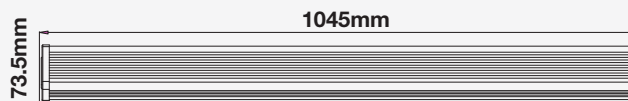

120
Lumen/W

MODEL	WATTS	LUMENS	BEAM ANGLE	PF	CRI	LED	BODY	BOX QTY.
VT-9-202	200w	24000	120°	>0.9	>80	SMD	Aluminum	6 pcs

SKU: 895 | 4000K DAY WHITE
SKU: 896 | 6000K WHITE