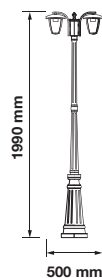

Color of Fixture: Black

Body Type: Aluminium+Glass

Size: 500x1990mm

Box Qty: 1 Pcs

Stand Lamp

VT-740

SKU: 7063

3800157612661