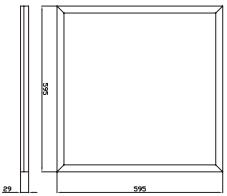

LED Type: SMD
 CRI: >80
 PF: >0.9
 Shape: Square

Body Type: FE+PP
 Dimension: 595x595x29mm
 Box Qty: 6 Pcs

Surface/Recessed Panel-60x60

70w VT-6170

SKU: 6453 - 4000K Day White 3800157636452
 SKU: 6454 - 6500K White 3800157636445