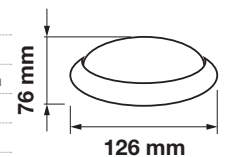

SKU: 1264 - 3000K Warm White
SKU: 1263 - 4000K Day White
SKU: 1265 - 6400K White

3800157611862
3800157611855
3800157611879

Sensor Compatible:	Yes
Voltage/Frequency:	AC:200-240V,50/60Hz
Luminous Flux:	560lm
IP Rating:	IP54
CRI:	>70
PF:	>0.5

Beam Angle:	120°
Color of Fixture:	White
Body Type:	Plastic CLAD Aluminium
Shape:	Oval
Dimension:	Ø126x76mm
Box Qty:	10 Pcs