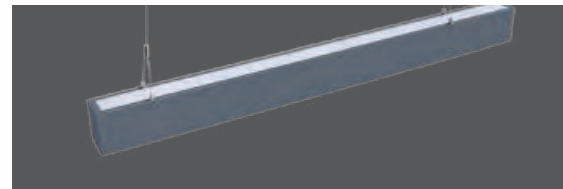

Up & Down Linear Hanging Lights (Slim)

Continuous suspended up & down lighting with a 75mm body; available in Black, Silver, and White