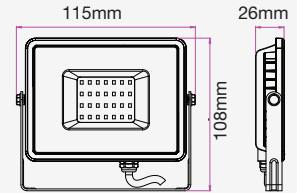

VT-10-G

- SKU: 430 | 3000K WARM WHITE
- SKU: 431 | 4000K DAY WHITE
- SKU: 432 | 6400K WHITE

WATTS	LUMENS	BOX QTY.
10w	800	20 pcs