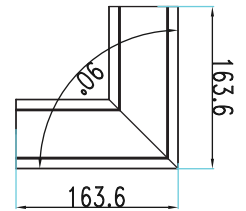

SILVER: SKU:386 | 4000K DAY WHITE
WHITE: SKU:385 | 4000K DAY WHITE

10W
VT-7-41-LN