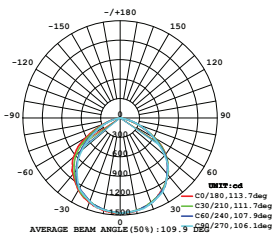

LUMINOUS INTENSITY DISTRIBUTION DIAGRAM