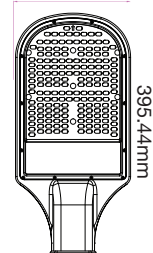

VT-51ST

SKU: 539 | 4000K DAY WHITE

SKU: 540 | 6400K WHITE

WATTS	LUMENS	BOX QTY.
50w	5000	4 pcs

170mm