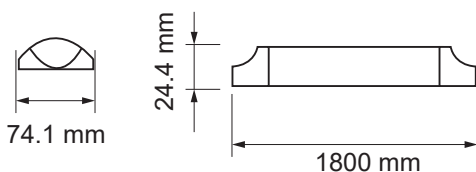

MODEL	WATTS	LUMENS	WEIGHT-KG	BOX QTY.
VT-8-20	20w	2400	0.42	10 pcs

SKU: 662 | 3000K WARM WHITE
SKU: 663 | 4000K DAY WHITE
SKU: 664 | 6400K WHITE

MODEL	WATTS	LUMENS	WEIGHT-KG	BOX QTY.
VT-8-40	40w	4800	0.84	10 pcs

SKU: 665 | 3000K WARM WHITE
SKU: 666 | 4000K DAY WHITE
SKU: 667 | 6400K WHITE

MODEL	WATTS	LUMENS	WEIGHT-KG	BOX QTY.
VT-8-50	50w	6000	1.00	10 pcs

SKU: 668 | 4000K DAY WHITE
SKU: 669 | 6400K WHITE

MODEL	WATTS	LUMENS	WEIGHT-KG	BOX QTY.
VT-9-60	60w	7200	1.20	10 pcs

SKU: 670 | 4000K DAY WHITE
SKU: 671 | 6400K WHITE