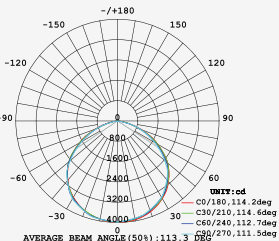

LUMINOUS INTENSITY DISTRIBUTION DIAGRAM

VT-100ST

SKU: 529 | 4000K DAY WHITE
SKU: 530 | 6400K WHITE

120
Lumen/W

WATTS	LUMENS	BOX QTY.
100w	12000	2 pcs