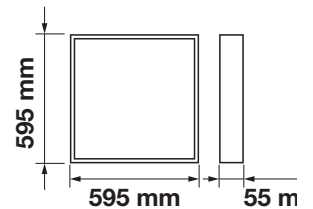

LED BIG PANELS

Rectangle Panels-120x60

- **SMD LED Type**
- **20,000 hrs Lifespan**
- **120° Beam Angle**
- **AC:220-240V,50Hz**
- **CRI: >80**
- **Aluminum+ PMMA+PP**
- **Flicker Free**

SKU: 748 | 4000K DAY WHITE
SKU: 749 | 6400K WHITE

MODEL	WATTS	LUMENS	BOX QTY.
VT-646	45w	5400	2 pcs