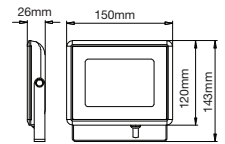

E Series-White Body
20w VT-4021W

SKU: 5949 - 3000K Warm White 3800157625425
SKU: 5950 - 4000K Day White 3800157625432
SKU: 5951 - 6500K White 3800157625449

Sensor Compatible:	Yes
Voltage/Frequency:	AC:220-240V,50/60Hz
Luminous Flux:	1700lm
Color of Fixture:	White
CRI:	>70
PF:	>0.9
IP Rating:	IP65
Beam Angle:	110°
Body Type:	Aluminium
Dimension:	150x143x26mm
Box Qty:	20 Pcs