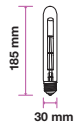

Amber Cover -Filaments-T30-E27

6W VT-2006

SKU: 7143 - 2200K Warm White 3800157610582

EQ. Watts:	50w
Voltage/Frequency:	AC:220-240V,50/60Hz
Luminous Flux:	600lm
Commercial Type:	T30

LED Type:	Filament
CRI:	>80
PF:	>0.5
Base:	E27

Beam Angle:	300°
Body Type:	Glass
Dimension:	30x185mm
Box Qty:	100 Pcs