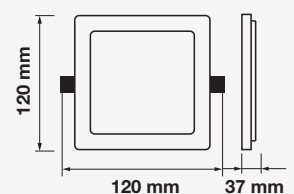

Cutting Size: 95X 95mm

SKU: 611 | 3000K WARM WHITE
SKU: 612 | 4000K DAY WHITE
SKU: 613 | 6400K WHITE

MODEL	WATTS	LUMENS	BOX QTY.
VT-620SQ	20w	2000	40 pcs