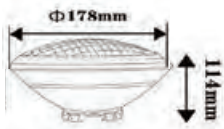

Commercial Type:	PAR56
Voltage/Frequency:	AC/DC:12V,50Hz
Luminous Flux:	800lm
Beam Angle:	120°
CRI:	>80
IP Rating:	IP68
Body Type:	Glass
Dimension:	178x114mm
Cutting Size:	NA
Box Qty:	12 Pcs