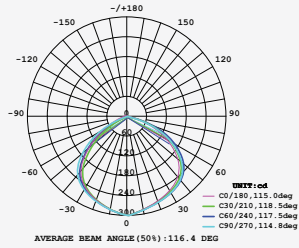

LUMINOUS INTENSITY DISTRIBUTION DIAGRAM