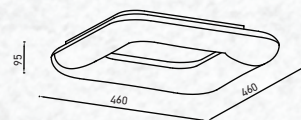

Designer Series Surface-Color Changing

40w VT-7463

SKU: 3971 -3IN1

3800157636650

Voltage/Frequency: AC:220-240V,50Hz

Luminous Flux: 3600lm

LED Type: SMD

CRI: >80

PF: >0.9

Beam Angle: 120°

No. of LED: 384 pcs

Material : PC

Unit GW : 3.95 kgs

Life Span: 30,000 Hours

Size : 460x460x95mm

Box Qty: 1Pcs