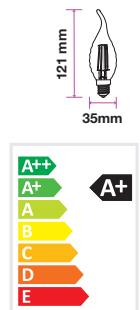

Amber Cover -Filament-Candle-E14

4W VT-1947

SKU: 7116 - 2200K Warm White 3800157609913

EQ. Watts:	35w
Voltage/Frequency:	AC:220-240V,50Hz
Luminous Flux:	350lm
Commercial Type:	Candle

LED Type:	Filament
CRI:	>80
PF:	>0.4
Base:	E14

Beam Angle:	300°
Body Type:	Glass
Dimension:	35x121mm
Box Qty:	100 Pcs