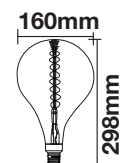

Beam Angle:	300°
Body Type:	Glass
Dimension:	D:180x190mm
Box Qty:	6 Pcs

SpecialBulbs

Filament-A165-E27

8W VT-2138D

SKU: 7461 - 2000K Warm White 3800157637367

EQ. Watts:	40w
Voltage/Frequency:	AC:220-240V,50Hz
Luminous Flux:	500lm
Commercial Type:	A165