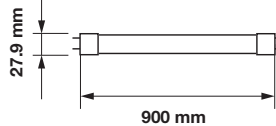

3 YEAR WARRANTY

Dummy Starter Included

EQ. Watts:	25w
Voltage/Frequency:	AC:220-240V,50Hz
Luminous Flux:	1200lm
LED Type:	SMD
CRI:	>80

PF:	>0.5
Beam Angle:	160°
Body Type:	Nano Plastic
Holder:	G13
Instant start :	0-100% in < 1s