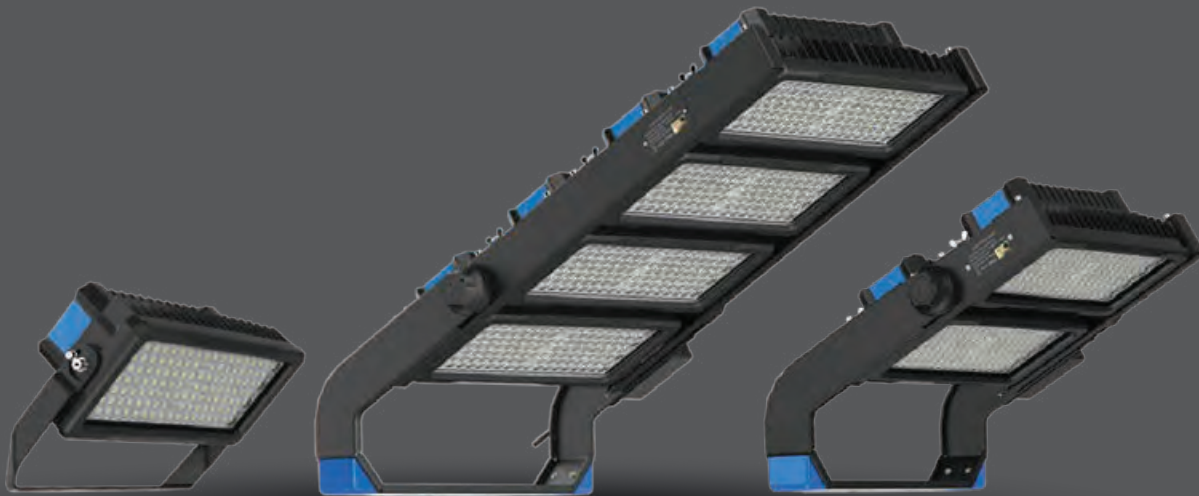

3
METER WIRE

EU PLUG

WORK FLOODLIGHT

Heavy-duty, reliable LED work floodlight — V-TAC's LED Work Light is designed with dual voltage AC:85-265V and comes with 3-metre wire. Built with EU plug for direct connection, with adjustable stand and carry handle. Suitable for garages, workshops, basements, car repair shops and more.

VT-501D

SKU: 493 | 5000K WHITE

WATTS	LUMENS	BEAM ANGLE	BOX QTY.
500w	67500	110°	1 pcs

Lumosa Tiny

Trunion Mount Kit

Knuckle Mount Slip Fitter Kit

Stereo Base Installation

LED FLOODLIGHTS

LED Super Pro Floodlights

120
Lumen/W

Available in 250W, 500W, and 1000W, our heavy-duty IP66 LED Floodlights are perfect for industrial lighting. Never worry about efficiency — these floodlights are equipped with highly acclaimed LEDs provided by Samsung and Mean Well drivers for energy saving and temperature dissipation excellence.