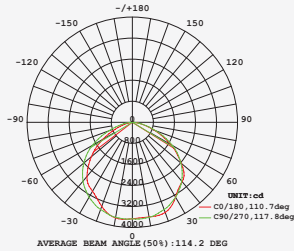

LUMINOUS INTENSITY DISTRIBUTION DIAGRAM