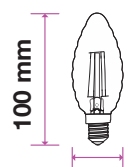

MODEL	WATTS	EQ.WATTS	LUMENS	BASE	SHAPE	BOX QTY.
VT-274	4w	35w	400	E14	Candle	100 pcs

SKU: 279 | 2700K WARM WHITE