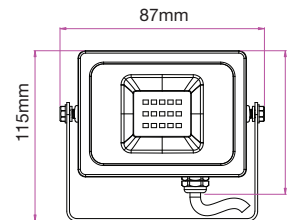

IP65
RATING

RGB
IR CONTROL

Sensor Compatible:	Yes
Voltage/Frequency:	AC:220-240V,50/60Hz
Luminous Flux:	800lm
Color of Fixture:	Grey

CRI:	>80
PF:	>0.9
IP Rating:	IP65
Beam Angle:	100°

Body Type:	Die Cast Aluminium
Dimension:	87X115X85mm
Box Qty:	20 Pcs