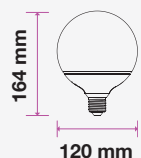

MODEL	WATTS	EQ.WATTS	LUMENS	BASE	SHAPE	BOX QTY.
VT-288	18w		2000	E27	G120	20 pcs
SKU: 123	| 3000K WARM WHITE					
SKU: 124	| 4000K DAY WHITE					
SKU: 125	| 6400K WHITE