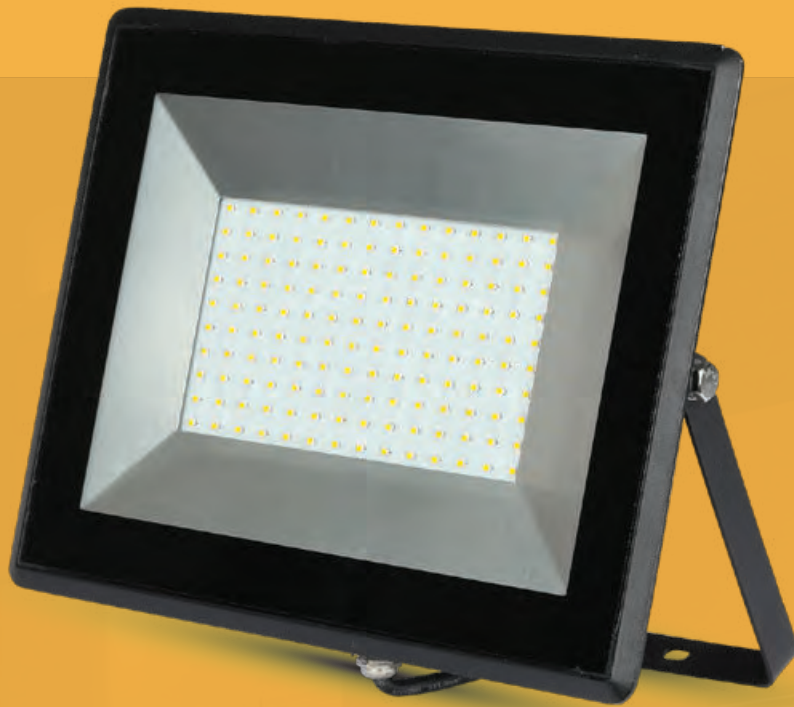

LED Floodlights

V-TAC's LED floodlights are ideal for lighting driveways, gardens and buildings. These energy efficient lights emit bright, vibrant light and make an eco-friendly alternative for traditional halogen floodlights and metal halide fixtures.

Product Features

- Available from 10w up to 1000w
- Premium quality aluminium alloy body
- Fascia glass sealed with silicone rubber ensuring superior waterproof / airtight performance
- High power led chip
- Built in constant current driver
- Built in power supply, no external ballast required

Applications

Widely used for lighting driveways, gardens & buildings, commercial bill boards & hoardings, sports grounds & parking lots