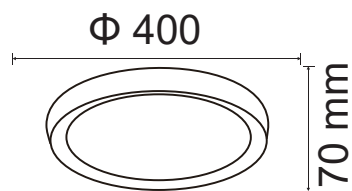

Sensor Compatible:	Yes
Voltage/Frequency:	AC:200-240V,50/60Hz
Luminous Flux:	2200lm
IP Rating:	IP20
CRI:	>80
PF:	>0.6

Beam Angle:	180°
Color of Fixture:	White
Body Type:	PC+Metal
Shape:	Round
Dimension:	D:400x60mm
Box Qty:	10 Pcs

DIMMABLE
WITH REMOTE

CCT CHANGING
With Remote Control