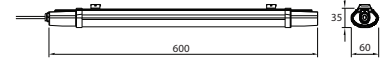

Voltage/Frequency:	AC:200-240V,50/60Hz
Luminous Flux:	1530lm
LED Type:	SMD2835
CRI:	>80

PF:	>0.9
Beam Angle:	120°
Body Type:	PC
On/Off:	>15,000

Life span:	20,000 Hours
Gross weight:	0.25 kg
Dimension:	600x60x35mm
Box Qty:	20 Pcs