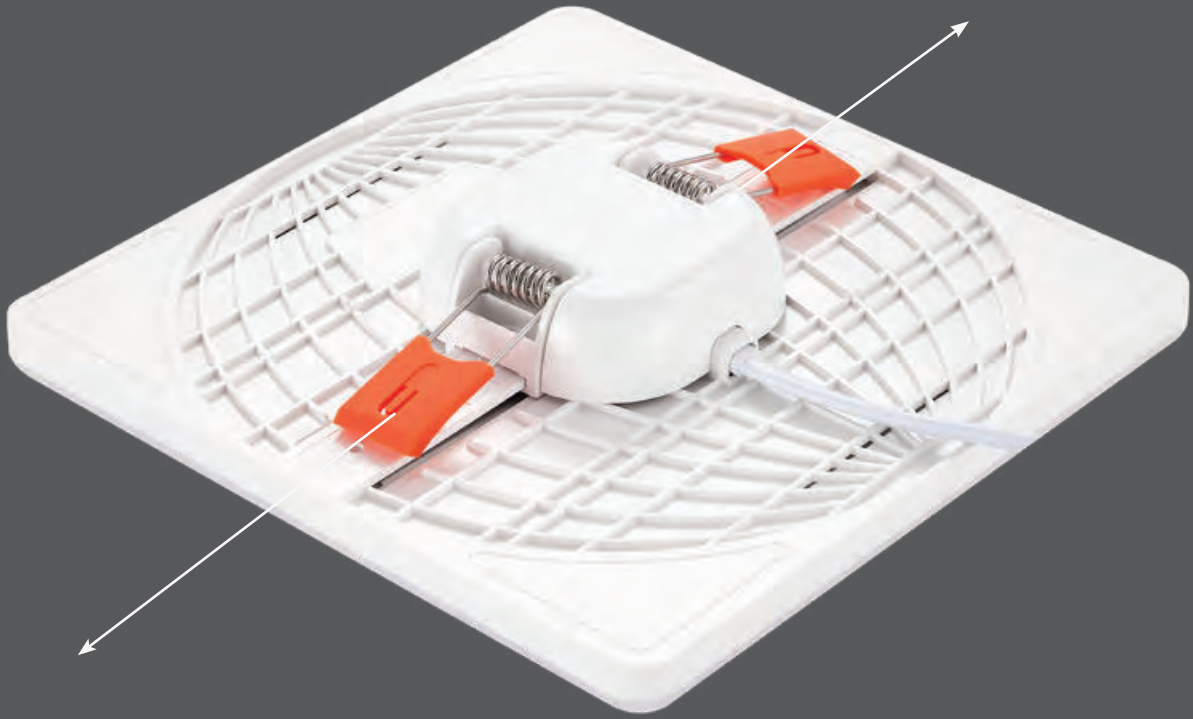

Cutting Size: 75-200mm

EXPANDABLE CLIPS TO ADJUST

LED MINI PANELS

Round Premium Series Panel

V-TAC's efficient & trendy Premium Series Mini Panels are now upgraded with premium-quality Samsung LED chips for an even better lighting output and performance. Built with the most stable drivers in the market, have low maintenance panels without the flashes and the flickers. These square, slim & modern panels are ideal for residential, office, or commercial indoor lighting.