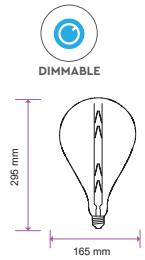

SpecialBulbs

Smoky-G165-E27

8W VT-2159-S

SKU: 45651 - 2200K Warm White 3800157641203

EQ. Watts:	
Voltage/Frequency:	AC:220-240V,50Hz
Luminous Flux:	240lm
Commercial Type:	G165

LED Type:	Filament
CRI:	>80
PF:	>0.45
Base:	E27

Beam Angle:	300°
Body Type:	Glass
Dimension:	Ø165x295mm
Box Qty:	6 Pcs