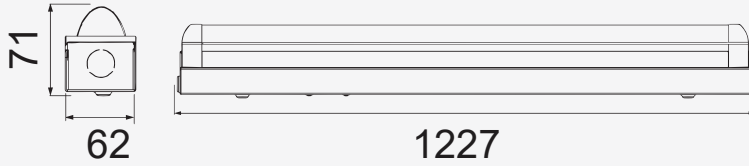

MODEL	WATTS	LUMENS	WEIGHT-KG	BOX QTY.
VT-8-43	40w	4000	1.68	10 pcs

SKU: 517 | 3IN1