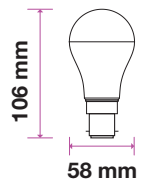

MODEL	WATTS	EQ.WATTS	LUMENS	BASE	SHAPE	BOX QTY.
VT-219	9w	60w	806	B22	A58	100 pcs

SKU: 270 | 3000K WARM WHITE