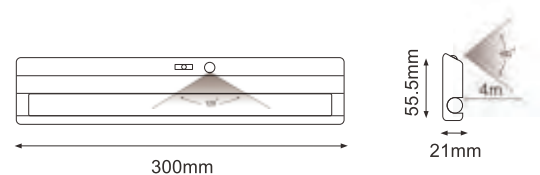

VT-81

SKU: 814 | 4000K DAY WHITE

WATTS	LUMENS	BOX QTY.
1.5w	135	50 pcs

4xAA (Battery not included)