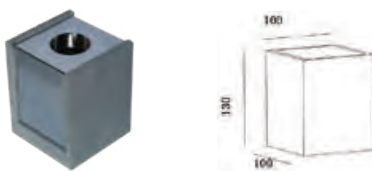

Fitting-Square Metal-1XGU10

Model No	VT-860-CHM
SKU:	3142
Base:	GU10
Material:	Gypsum with metal
Shape:	Square
Color of Fxture:	Grey+Chrome
Dimension:	100x100x130mm
Cutting Size:	N/A
EAN:	3800157635417
Box Qty:	12pcs