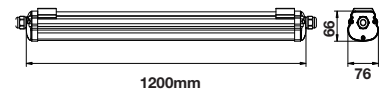

Voltage/Frequency:	AC:220-240V,50/60Hz
Luminous Flux:	2880lm
LED Type:	SMD
CRI:	>70

PF:	>0.9
Beam Angle:	120°
Body Type:	Plastic+ABS
On/Off:	>10,000

Life span:	20,000 Hours
Gross weight:	1.9 kg
Dimension:	1200x76x66mm
Box Qty:	12 Pcs