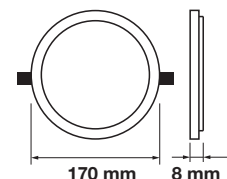

Emergency Pack:	Available
Voltage/Frequency:	AC:85-265V,50/60Hz
Luminous Flux:	2200lm
Beam Angle:	120°

LED Type:	SMD
CRI:	>80
PF:	>0.9
Shape:	Round

Body Type:	Aluminium
Dimension:	Ø170x8mm
Box Qty:	40 Pcs