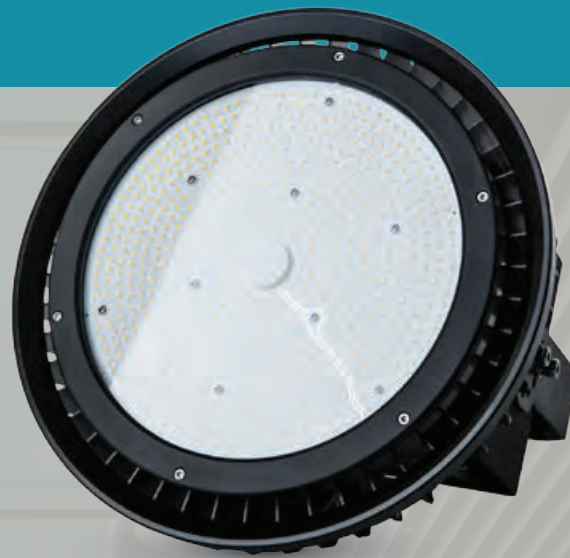

LED Highbays

V-TAC's new UFO and Linear High bays are designed for widespread illumination, efficiency, and resistance to harsh conditions. The UFO high-bays are supported by Meanwell drivers to boost their performance, are IP65 rated and have a sturdy body to ensure endurance, and have two options of beam angle to choose from, for even light distribution.

Product Features

- Powerful led light source with a unique design
- Extensive options can replace all types of standard MH highbays
- Aluminium diffuser with multiple beam angle's to choose from 45° / 90° / 120°
- Shatter proof perspex lens
- high thermal conductivity, low luminous decay, pure Colours & no heavy shade
- The unique design of radiator fuses with the lamp box perfectly hence diffuses the heat conduction efficiently which reduces the temperature of inside lamp

Applications

Perfect fit for industrial usage, warehouse & super markets, workshops, factories, warehouses, highway, toll stations, gas stations, malls, exhibition halls, stadiums & other vast areas.