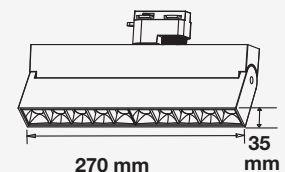

NEW

5 YEAR
WARRANTY*

LED TRACKLIGHTS

Linear Tracklights

Experience true colours through our LED Linear Tracklights efficient set of track lights with CRI >90, UGR<19 and flicker free. The latest LED technology from Samsung, and five years of warranty.

- 30,000 hrs Lifespan
- 30° Beam Angle
- AC:220-240V,50Hz
- Flicker Free
- High CRI of > 90
- Aluminum Body
- UGR<19

UGR<19

MODEL	WATTS	LUMENS	PF	CRI	BOX QTY.	BEAM ANGLE
VT-416-W	12W	960	>0.5	>90	40 pcs	30°

SKU: 20003 | 2700K WARM WHITE
SKU: 20004 | 4000K DAY WHITE

MODEL	WATTS	LUMENS	PF	CRI	BOX QTY.	BEAM ANGLE
VT-431-W	25W	2000	>0.9	>90	20 pcs	30°

SKU: 20009 | 2700K WARM WHITE
SKU: 20010 | 4000K DAY WHITE