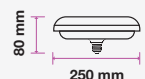

MODEL	WATTS	EQ.WATTS	LUMENS	BASE	SHAPE	BOX QTY.
VT-235	36w	170w	2900	E27	F250	20 pcs
SKU: 219 | 3000K WARM WHITE SKU: 220 | 4000K DAY WHITE SKU: 221 | 6400K WHITE