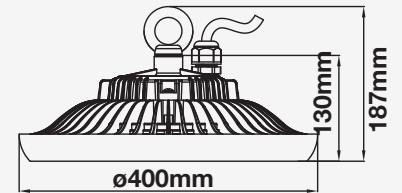

MODEL	WATTS	LUMENS	BEAM ANGLE	BOX QTY.
VT-9-200	200w	24000	120°	1 pcs

SKU: 580 | 4000K DAY WHITE
SKU: 581 | 6400K WHITE