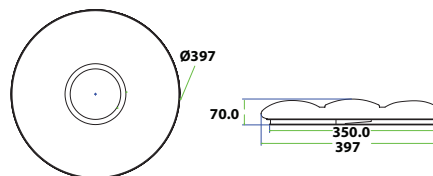

Sensor Compatible:	Yes
Voltage/Frequency:	AC:175-265V,50/60Hz
Luminous Flux:	2800lm
IP Rating:	IP20
CRI:	>80
PF:	>0.9

Beam Angle:	120°
Color of Fixture:	White
Body Type:	Plastic+Metal
Shape:	Round
Dimension:	Ø393x70mm
Box Qty:	5 Pcs

DIMMABLE
WITH REMOTE

CCT CHANGING
With Remote Control