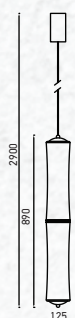

Designer Series Pendant-TRIAC Dimmable

32w VT-7050

SKU: 3981 -3000K Warm White 3800157636759

Voltage/Frequency:	AC:220-240V,50Hz
Luminous Flux:	2100lm
LED Type:	SMD
CRI:	>80
PF:	>0.9
Beam Angle:	120°
No. of LED:	200 pcs
Material :	PC
Unit GW :	2.60 kgs
Life Span:	30,000 Hours
Size :	ø125x2900mm
Box Qty:	1Pcs