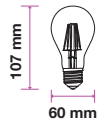

Frost Cover -Filament-A60-E27

5W VT-2045

SKU: 7178 - 2700K Warm White 3800157615549
SKU: 7179 - 4000K Day White 3800157615556
SKU: 7180 - 6400K White 3800157615563

EQ. Watts:	50w
Voltage/Frequency:	AC:220-240V,50/60Hz
Luminous Flux:	600lm
Commercial Type:	A60

LED Type:	Filament
CRI:	>80
PF:	>0.5
Base:	E27

Beam Angle:	300°
Body Type:	Glass
Dimension:	60x107mm
Box Qty:	50 Pcs

Frost Cover -Filament-A60-E27

6W VT-1935C

SKU: 44801 - 2700K Warm White 3800157624091

EQ. Watts:	55w
Voltage/Frequency:	AC:220-240V,50Hz
Luminous Flux:	660lm
Commercial Type:	A60

LED Type:	Filament
CRI:	>80
PF:	>0.5
Base:	E27

Beam Angle:	300°
Body Type:	Glass
Dimension:	60x107mm
Box Qty:	50 Pcs

Frost Cover -Filament-A60-E27

6W VT-1935

SKU: 4482 - 6400K White 3800157609166

EQ. Watts:	55w
Voltage/Frequency:	AC:220-240V,50Hz
Luminous Flux:	660lm
Commercial Type:	A60

LED Type:	Filament
CRI:	>80
PF:	>0.5
Base:	E27

Beam Angle:	300°
Body Type:	Glass
Dimension:	60x107mm
Box Qty:	50 Pcs

Frost Cover -Filament-A60-E27

7W VT-2047

SKU: 7181 - 2700K Warm White 3800157615570
SKU: 7182 - 4000K Day White 3800157615587
SKU: 7183 - 6400K White 3800157615594

EQ. Watts:	60w
Voltage/Frequency:	AC:220-240V,50/60Hz
Luminous Flux:	840lm
Commercial Type:	A60

LED Type:	Filament
CRI:	>80
PF:	>0.5
Base:	E27

Beam Angle:	300°
Body Type:	Glass
Dimension:	60x107mm
Box Qty:	50 Pcs

Frost Cover -Filament-A60-E27

7W VT-2047C

SKU: 71811 - 2700K Warm White 3800157624107

EQ. Watts:	60w
Voltage/Frequency:	AC:220-240V,50/60Hz
Luminous Flux:	840lm
Commercial Type:	A60

LED Type:	Filament
CRI:	>80
PF:	>0.5
Base:	E27

Beam Angle:	300°
Body Type:	Glass
Dimension:	60x107mm
Box Qty:	50 Pcs