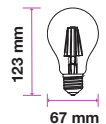

Clear Filament-A70-E27

12.5W VT-2133

SKU: 7460 - 6500K White 3800157637893
SKU: 7458 - 3000K Warm White 3800157637879
SKU: 7459 - 4000K Day White 3800157637886

EQ. Watts: **100w**
Voltage/Frequency: **AC:220-240V,50Hz**
Luminous Flux: **1550lm**
Commercial Type: **A70**

LED Type: **Filament**
CRI: **>80**
PF: **>0.5**
Base: **E27**

Beam Angle: **330°**
Body Type: **Glass**
Dimension: **70x132mm**
Box Qty: **50 Pcs**