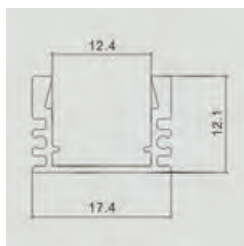

Aluminium Profiles-Milky

Model No:	VT-8116
SKU:	3358
Dimension:	2000x17.4x12.1mm
Color of Fixture:	Milky
EAN:	3800157636865

Box Qty. 120 Pcs