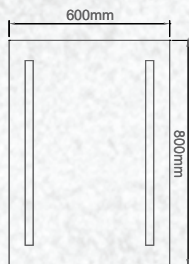

NEW

Mirror Lights

38W **VT-8800**

SKU: 40471 - 6400K White 3800157655019

Voltage/Frequency:	AC:200-240V,50/60Hz
Luminous Flux:	700lm
CRI:	>80
Beam Angle:	120°
Material :	Iron
Unit GW :	12 Kg
IP Rating:	IP44
Size :	800x600x35mm
Box Qty:	1Pcs

NEW