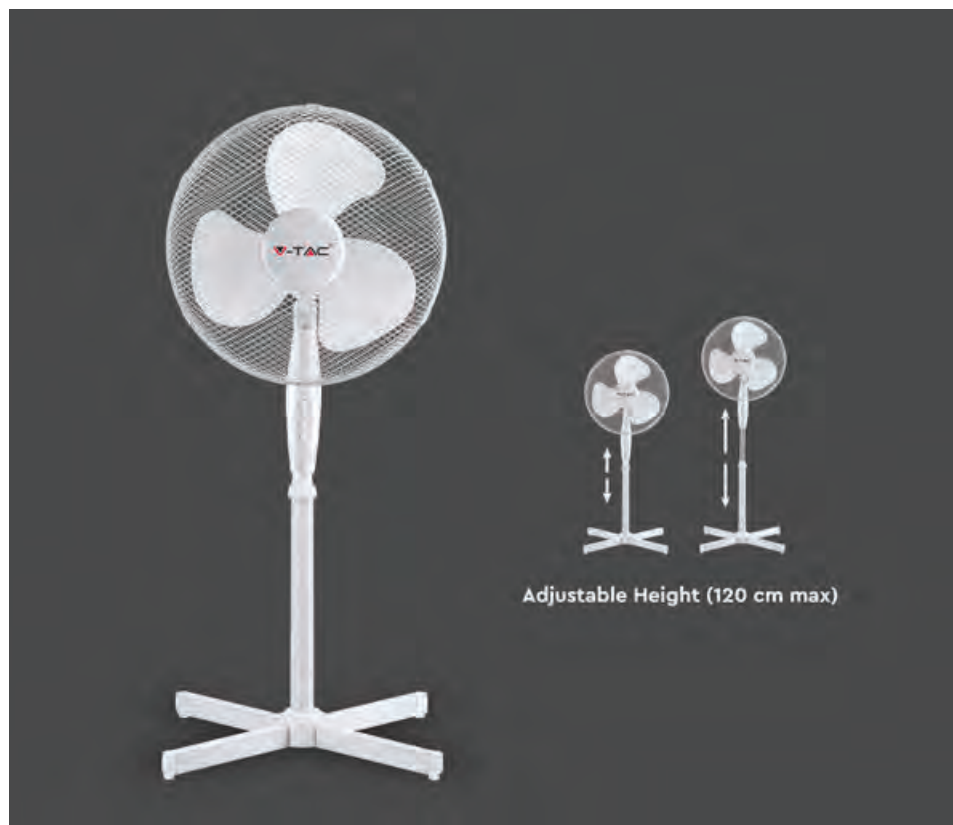

Stand Fan Cross Base

40W   **VT-4016-3**

SKU: 7922   EAN: 3800157654470

- 16" STAND FAN
- AC: 220-240V~50/60Hz 40W
- 3 speed control
- Oscillation function
- 1.2m height
- 600mm Cross Base
- GW:2.6KGS
- Size:600 × 600 × 1200mm
- Box Qty: 1pc

Oscillation
Low | Medium | High

3 Fan Speed
Low | Medium | High