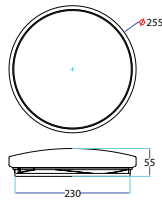

Sensor Compatible: **Yes**
Voltage/Frequency: **AC:175-265V,50/60Hz**
Luminous Flux: **720lm**
IP Rating: **IP20**
CRI: **>80**
PF: **>0.5**

Beam Angle: **120°**
Color of Fixture: **White**
Body Type: **Plastic**
Shape: **Round**
Dimension: **Ø255x55mm**
Box Qty: **5 Pcs**

Smart Domelight-CCT Changeable by Switch

18w VT-8418-M

SKU: 7605 - 3IN1 3800157652209