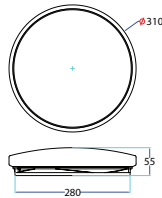

Beam Angle: **120°**
 Color of Fixture: **White**
 Body Type: **Plastic**
 Shape: **Round**
 Dimension: **Ø255x55mm**
 Box Qty: **5 Pcs**

Smart Domelight-CCT Changeable by Switch

18w VT-8418-M

SKU: 7605 - 3IN1 3800157652209