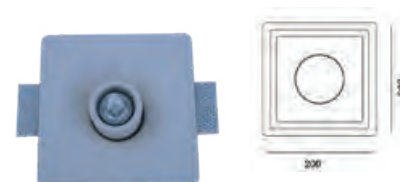

Fitting-Ceiling Metal-1XGU10

Model No	VT-863
SKU:	3144
Base:	GU10
Material:	Gypsum with metal
Shape:	Square
Color of Fixture:	White
Dimension:	200x200mm
Cutting Size:	206x206mm
EAN:	3800157634557
Box Qty:	12 pcs