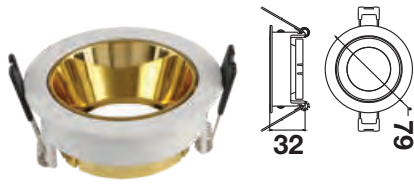

Fitting Round-GU10

Model No	VT-872-WG
SKU:	3154
Base:	GU10
Material:	Aluminium+PC
Shape:	Round
Color of Fxture:	White+Gold
Dimension:	79x32mm
Cutting Size:	72mm
EAN:	3800157638975
Box Qty:	50 Pcs