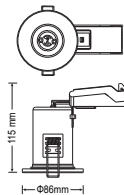

**IP65
RATING**