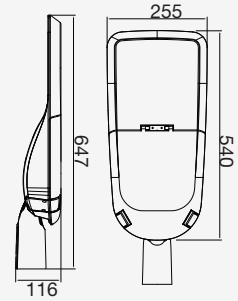

VT-80ST

SKU: 541 | 4000K DAY WHITE

WATTS	LUMENS	BOX QTY.
80w	10400	1 pcs

Available with

SKU: 546