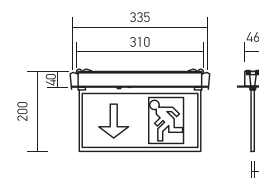

Exit Light-Recessed

VT-522-S-12 SKU: 835 - 6000K WHITE

Box Qty: 10pcs

Lumens: 140lm
IP Rating: IP20
Material: PC
Exit Lamp Type: Recessed/Ceiling
Battery: Ni-Cd 3.6V,900mAh
Recharging Time: 12 Hours
Stickers: 3 Stickers
Watts: 2w

Viewing Distance: 24 Meters From Both Sides
Test Button: Green Light Indicator Test Button
Legends: 3 Way Legend Available
Input Voltage: AC:220-240V,50/60Hz
Mode Of Operation: Maintained
Emergency Operation Time: >3 Hours
Lamp Type: 16 SMD LEDs

12Hrs
CHARGING TIME