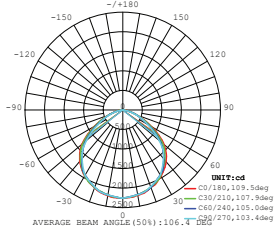

LUMINOUS INTENSITY DISTRIBUTION DIAGRAM