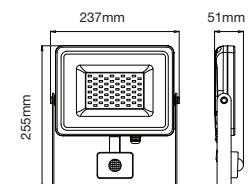

VT-50-S-B

SKU: 469 | 3000K WARM WHITE
SKU: 470 | 4000K DAY WHITE
SKU: 471 | 6400K WHITE

WATTS	LUMENS	BOX QTY.
50w	4400	10 pcs