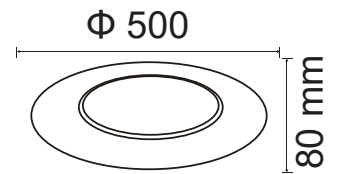

CCT CHANGING
With Remote Control

Domelight-Remote Control-CCT Changeable

65w VT-8504

SKU:1462- 3IN1

3800157643603

Sensor Compatible:	Yes
Voltage/Frequency:	AC:200-240V,50/60Hz
Luminous Flux:	4900lm
IP Rating:	IP20
CRI:	>80
PF:	>0.6

Beam Angle:	180°
Color of Fixture:	White
Body Type:	PC+Metal
Shape:	Round
Dimension:	D:510x90mm
Box Qty:	6 Pcs

Ceiling Lights - Square

15w VT-8033SQ

SKU: 1390 - 3000K Warm White 3800157626477
SKU: 5567 - 4000K Day White 3800157610360
SKU: 1391 - 6400K White 3800157626484

TRIMLESS
Luxurious Finish
SURFACE MOUNTED

Sensor Compatible:	Yes
Voltage/Frequency:	AC:100-240V,50/60Hz
Luminous Flux:	1250lm
IP Rating:	IP44
CRI:	>80
PF:	>0.6

Beam Angle:	110°
Color of Fixture:	White
Body Type:	PC
Shape:	Square
Dimension:	200x200x47.5
Box Qty:	20 Pcs

Ceiling Lights - Round

15w VT-8033RD

SKU: 1388 - 3000K Warm White 3800157626453
SKU: 5566 - 4000K Day White 3800157610353
SKU: 1389 - 6400K White 3800157626460

TRIMLESS
Luxurious Finish
SURFACE MOUNTED

Sensor Compatible:	Yes
Voltage/Frequency:	AC:100-240V,50/60Hz
Luminous Flux:	1250lm
IP Rating:	IP44
CRI:	>80
PF:	>0.6

Beam Angle:	110°
Color of Fixture:	White
Body Type:	PC
Shape:	Round
Dimension:	Ø200x47.5mm
Box Qty:	20 Pcs