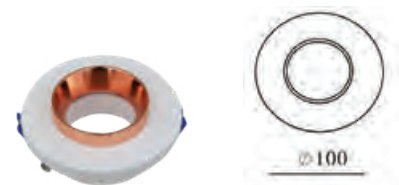

Fitting-Recessed-1XGU10

Model No	VT-862-MRP
SKU:	3123
Base:	GU10
Material:	Gypsum with metal
Shape:	Round
Color of Fxture:	White+Matt Rose Gold
Dimension:	ø100x40mm
Cutting Size:	ø80mm
EAN:	3800157634489
Box Qty:	24 pcs