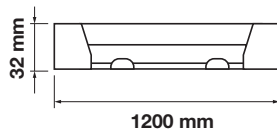

Wall Fitting-120cm

20w VT-8121

SKU: 5074 - 3000K Warm White 3800157606776
SKU: 5076 - 6000K White 3800157606790

Sensor Compatible:	Yes
Voltage/Frequency:	AC:85-265V,50/60Hz
Luminous Flux:	1800lm
LED Type:	SMD
CRI:	>80
PF:	>0.6
Beam Angle:	120°
Body Type:	Aluminium+PC
On/Off:	>10,000
Life span:	20,000 Hours
Gross weight:	370g
Dimension:	1200x32x25mm
Box Qty:	25 Pcs