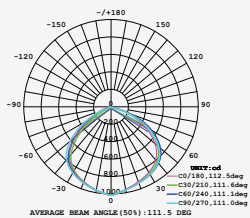

LUMINOUS INTENSITY DISTRIBUTION DIAGRAM