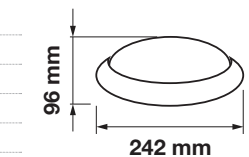

Sensor Compatible:	Yes
Voltage/Frequency:	AC:200-240V,50/60Hz
Luminous Flux:	840lm
IP Rating:	IP54
CRI:	>80
PF:	>0.9

Beam Angle:	110°
Color of Fixture:	White
Body Type:	Plastic CLAD Aluminium
Shape:	Oval
Dimension:	Ø242x96mm
Box Qty:	10 Pcs