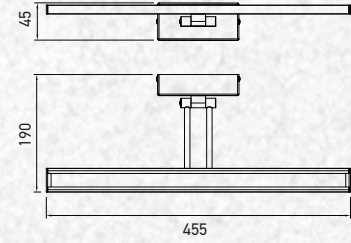

Mirror Movable Wall Lamp Golden

8w VT-7009 Built In LED

SKU: 3983 - 3000K Warm White 3800157637954
SKU: 3901 - 4000K Day white 3800157621861

Voltage/Frequency:	AC:220-240V,50Hz
Luminous Flux:	600lm
LED Type:	SMD
CRI:	>80
PF:	>0.8
Beam Angle:	120°

No. of LED:	40 pcs
Material :	Stainless Steel+Aluminium+PMMA
Unit GW :	0.8 Kg
Life Span:	20,000 Hours
Size :	455x45x190mm
Box Qty:	11Pcs

Mirror Surface Light - Chrome Cap

10w VT-7010-CH Built In LED

SKU: 3916 - 4000K Day White 3800157626118
SKU: 3917 - 6400K White 3800157626125

Voltage/Frequency:	AC:220-240V,50/60Hz
Luminous Flux:	950lm
LED Type:	SMD
CRI:	>80
PF:	>0.5
Beam Angle:	150°

No. of LED:	N/A
Material :	Aluminium+PC
Unit GW :	0.63 Kg
Life Span:	30,000 Hours
Size :	605x53.6x64.6mm
Box Qty:	10Pcs

Mirror Surface Light - White Cap

10w VT-7010-WH Built In LED

SKU: 3918 - 4000K Day White 3800157626132
SKU: 3919 - 6400K White 3800157626149

Voltage/Frequency:	AC:220-240V,50/60Hz
Luminous Flux:	950lm
LED Type:	SMD
CRI:	>80
PF:	>0.5
Beam Angle:	150°

No. of LED:	N/A
Material :	Aluminium+PC
Unit GW :	0.63 Kg
Life Span:	30,000 Hours
Size :	605x53.6x64.6mm
Box Qty:	10Pcs