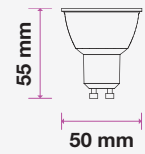

MODEL	WATTS	EQ.WATTS	LUMENS	BASE	BOX QTY.
VT-247D	6.5w	55w	450	GU10	200 pcs
SKU: 198	| 3000K WARM WHITE				
SKU: 199	| 4000K DAY WHITE				
SKU: 200	| 6400K WHITE