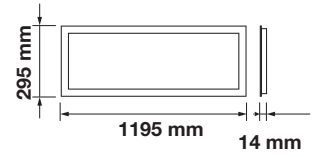

Emergency Pack:	Available
Voltage/Frequency:	AC:220-240V,50/60Hz
Luminous Flux:	5400lm
Beam Angle:	120°

LED Type:	SMD
CRI:	>80
PF:	>0.9
Shape:	Rectangle

Body Type:	Aluminium+PMMA+PS
Dimension:	1195x295x14mm
Box Qty:	6 Pcs