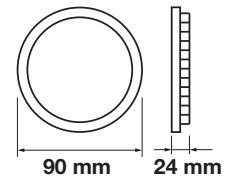

Body Type: Aluminium+Satin Nickel
Dimension: Ø90x24mm
Box Qty: 40 Pcs