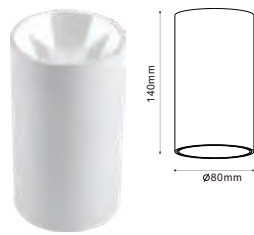

Fitting Round-GU10

Model No	VT-882-RW
SKU:	8588
Base:	GU10
Material:	Aluminium + PC
Shape:	Round
Color of Fxture:	White frame + White reflector
Dimension:	ø80x140mm
Cutting Size:	NA
EAN:	3800157651936
Box Qty:	50 Pcs