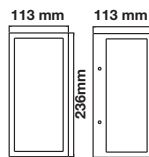

Wall Lamp
VT-837

SKU: 8517 3800157637435

Voltage:	AC:220-240V, 50Hz
Max.Watts:	60W
IP Rating:	IP44
Holder:	E27
Color of Fixture:	Matt Black
Body Type:	Aluminium+Clear Glass
Size:	113x236x113mm
Box Qty:	10 Pcs