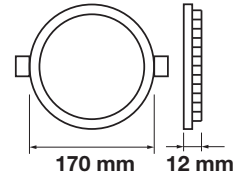

Premium Series-Round

12w VT-1207RD

SKU: 4857 - 3000K Warm White 3800230629784
SKU: 4858 - 4000K Day White 3800230629791
SKU: 4859 - 6400K White 3800230629807

Cutting Size:
Ø155mm

Emergency Pack: Available
Voltage/Frequency: AC:85-265V,50/60Hz
Luminous Flux: 1000lm
Beam Angle: 120°

LED Type: SMD
CRI: >80
PF: >0.6
Shape: Round

Body Type: Aluminium
Dimension: Ø170x12mm
Box Qty: 20 Pcs