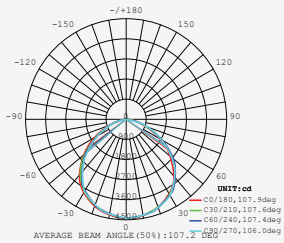

LUMINOUS INTENSITY DISTRIBUTION DIAGRAM