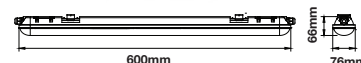

Waterproof Fitting

18w VT-6048

SKU: 6198 - 4500K Day White 3800157603256
SKU: 6199 - 6000K White 3800157603263

Voltage/Frequency: AC:200-240V,50Hz

Luminous Flux: 1440lm

LED Type: SMD

CRI: >70

PF: >0.9

Beam Angle: 120°

Body Type: Plastic+ABS

On/Off: >10,000

Life span: 20,000 Hours

Gross weight: 0.80 kg

Dimension: 600x76x66mm

Box Qty: 12 Pcs