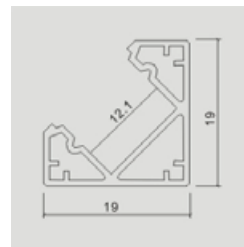

Box Qty. 120 Pcs

Aluminium Profiles-Milky

Model No:	VT-8114
SKU:	3356
Dimension:	2000x19x19mm
Color of Fixture:	Milky
EAN:	3800157636841

Aluminium Profiles-White Housing

Model No:	VT-8114-W
SKU:	3364
Dimension:	2000x19x19mm
Color of Fixture:	White
EAN:	3800157640145