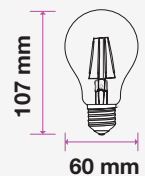

LED CLEAR FILAMENT

A60

V-TAC's decorative and efficient LED filament range also comes in an elegant, clear glass body for a classic vintage design in A60, candle, and globe shapes that can replace 35 to 60-watt traditional filament bulbs.

- **20,000 hrs Lifespan**
- **300° Beam Angle**
- **AC:220-240V,50Hz**
- **CRI: >80**

3 TO 5
WARRANTY* YEAR

MODEL	WATTS	EQ.WATTS	LUMENS	BASE	SHAPE	BOX QTY.
VT-256	6w	60w	806	E27	A60	50 pcs

SKU: 287 | 2700K WARM WHITE

MODEL	WATTS	EQ.WATTS	LUMENS	BASE	SHAPE	BOX QTY.
VT-208	4w	40w	400	B22	A60	96 pcs

SKU: 106 | 3000K WARM WHITE