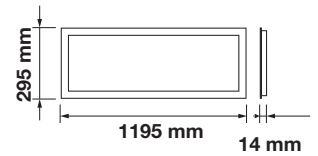

LED Type:	SMD
CRI:	>80
PF:	>0.9
Shape:	Rectangle

Body Type:	Aluminium+PMMA+PS
Dimension:	1195x295x14mm
Box Qty:	6 Pcs

Big Panels-UGR<19-120x30

45w VT-12032

SKU: 6329 - 4000K Day White 3800157619615

LG7 Compliant UGR < 19