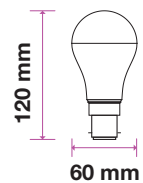

MODEL	WATTS	EQ.WATTS	LUMENS	BASE	SHAPE	BOX QTY.
VT-231	11w	75w	1055	B22	A60	96 pcs

SKU: 102 | 3000K WARM WHITE
SKU: 853 | 6400K WHITE