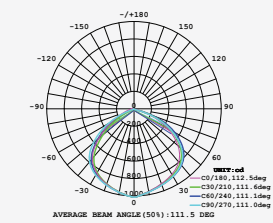

LUMINOUS INTENSITY DISTRIBUTION DIAGRAM