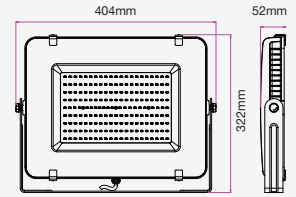

LUMINOUS INTENSITY DISTRIBUTION DIAGRAM

VT-156-G

SKU: 776 | 4000K DAY WHITE
 SKU: 777 | 6400K WHITE

120
 Lumen/W

WATTS	LUMENS	BOX QTY.
150w	18000	2 pcs

① METER WIRE

LUMINOUS INTENSITY DISTRIBUTION DIAGRAM

VT-206-G