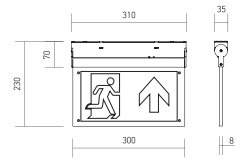

Emergency Operation Time:	>3 Hours
Battery:	Ni-cd 4.8V,600mAh
Recharging Time:	12 Hours
Test Button:	Green Light Indicator Test Button
Stickers:	4 Stickers
Legends:	4 Way Legend Available
Mode Of Operation:	Maintained
Box Qty:	10 Pcs