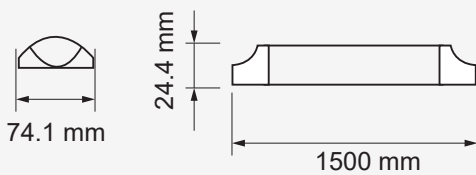

MODEL	WATTS	LUMENS	WEIGHT-KG	BOX QTY.
VT-9-60	60w	7200	1.20	10 pcs

SKU: 670 | 4000K DAY WHITE
SKU: 671 | 6400K WHITE