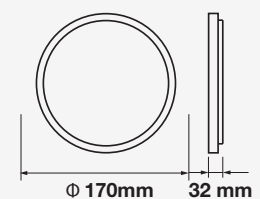

Cutting Size: 75-100mm

SKU: 739 | 3000K WARM WHITE
SKU: 740 | 4000K DAY WHITE
SKU: 741 | 6400K WHITE

MODEL	WATTS	LUMENS	BOX QTY.
VT-625RD	24w	1800	20 pcs