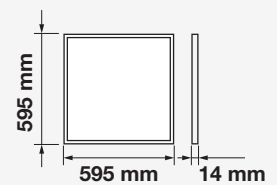

LED BIG PANELS

Square Panels-60x60

Our 36w and 45w LED panels are made with high quality PMMA diffusers which prevents it from turning yellow over time and makes it emit strong and evenly distributed light. Also available is the TP(a)-rated panel to meet fire safety standards. All our LED panels have quick connectors that will save installation time and costs.

- Quick Connector
- SMD LED Type
- 30,000 hrs Lifespan
- 110° Beam Angle
- AC:220-240V,50Hz
- CRI: >80
- Aluminum+ PMMA+PP
- Flicker Free

5 YEAR
WARRANTY*

NEW

SKU: 20047 | 4000K DAY WHITE
SKU: 20048 | 6400K WHITE

MODEL	WATTS	LUMENS	BOX QTY.
VT-629	29w	3480	6 pcs

SKU: 750 | 4000K DAY WHITE
SKU: 751 | 6400K WHITE

MODEL	WATTS	LUMENS	BOX QTY.
VT-636	36w	3600	6 pcs

TP(A) POLYCARBONATE MICROPRISMATIC DIFFUSER

SKU: 632 | 3000K WARM WHITE
SKU: 633 | 4000K DAY WHITE
SKU: 634 | 6400K WHITE

MODEL	WATTS	LUMENS	BOX QTY.
VT-645	45w	3600	6 pcs