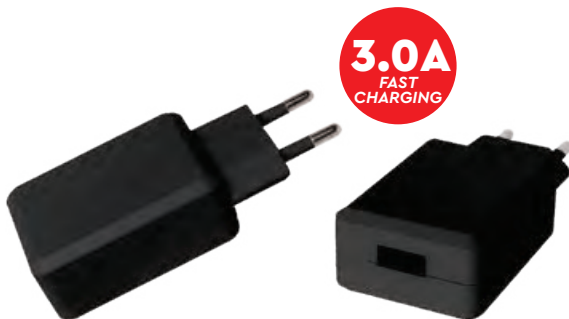

USB QC3.0 TRAVEL ADAPTOR

VT-1026-B

SKU: 8794
EAN: 3800157644297

Input Power:	AC:100-240V,50/60Hz
Body Type:	PC
Dimension:	42×57×24mm
Input Current:	0.2A

Output Current:	3.0A
Rated Load:	18W
Box Qty:	48 pcs