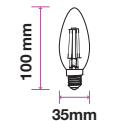

UFO-F150-E27

24w VT-2124

SKU: 7161 - 3000K Warm White 3800157612524
SKU: 7163 - 6400K White 3800157612548

EQ. Watts:	160w
Voltage/Frequency:	AC:220-240V,50/60Hz
Luminous Flux:	2610lm
Commercial Type:	F150

LED Type:	SMD
CRI:	>80
PF:	>0.5
Base:	E27

Beam Angle:	120°
Body Type:	Plastic
Dimension:	200x80mm
Box Qty:	20 Pcs

UFO-F150-E27

36w VT-2136

SKU: 7164 - 3000K Warm White 3800157612555
SKU: 7166 - 6400K White 3800157612579

EQ. Watts:	190w
Voltage/Frequency:	AC:220-240V,50/60Hz
Luminous Flux:	3240lm
Commercial Type:	F150

LED Type:	SMD
CRI:	>80
PF:	>0.9
Base:	E27

Beam Angle:	120°
Body Type:	Plastic
Dimension:	250x80mm
Box Qty:	20 Pcs

LED Bulbs-E14

4w VT-2184

SKU: 7366 - 2700K Warm White 3800157628570

EQ. Watts:	40w
Voltage/Frequency:	AC:220-240V,50Hz
Luminous Flux:	400lm
Commercial Type:	P45

LED Type:	SMD
CRI:	>80
PF:	>0.4
Base:	E14

Beam Angle:	300°
Body Type:	Glass
Dimension:	45x77mm
Box Qty:	50 Pcs

LED Candle Filament Bulbs

4w VT-2174

SKU: 7365 - 2700K Warm White 3800157628563

EQ. Watts:	40w
Voltage/Frequency:	AC:220-240V,50Hz
Luminous Flux:	400lm
Commercial Type:	Candle

LED Type:	SMD
CRI:	>80
PF:	>0.4
Base:	E14

Beam Angle:	300°
Body Type:	Glass
Dimension:	35x100mm
Box Qty:	50 Pcs

LED Bulbs-E27

6w VT-2186

SKU: 7368 - 2700K Warm White 3800157628594

EQ. Watts:	55w
Voltage/Frequency:	AC:220-240V,50Hz
Luminous Flux:	660lm
Commercial Type:	A60

LED Type:	Filament
CRI:	>80
PF:	>0.5
Base:	E27

Beam Angle:	300°
Body Type:	Glass
Dimension:	60x107mm
Box Qty:	25 Pcs