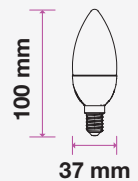

HIGH LUMEN BULBS

C37 | G45 | P45

Available in warm to bright color temperatures, this high-lumen range includes candelabra-style C37 lamps, 45mm diameter spheroid/ping pong G45 bulbs, and 45mm pear-shaped bulbs for a complete selection of lamps to meet a desired combination for mood and task lighting in residential and commercial spaces.

- **A++ energy rating**
- **120 lm/w**
- **30,000-hr lifespan**
- **200° Beam Angle**
- **AC:220-240V,50Hz**
- **CRI: >80**

5 YEAR
WARRANTY*

MODEL	WATTS	EQ.WATTS	LUMENS	BASE	SHAPE	BOX QTY.
VT-255	4.5w	40w	470	E14	Candle	200 pcs

SKU: 258 | 3000K WARM WHITE
SKU: 259 | 4000K DAY WHITE
SKU: 260 | 6400K WHITE

MODEL	WATTS	EQ.WATTS	LUMENS	BASE	SHAPE	BOX QTY.
VT-245	4.5w	40w	470	E27	G45	200 pcs

SKU: 261 | 3000K WARM WHITE
SKU: 262 | 4000K DAY WHITE
SKU: 263 | 6400K WHITE

MODEL	WATTS	EQ.WATTS	LUMENS	BASE	SHAPE	BOX QTY.
VT-225	4.5w	40w	470	E14	P45	200 pcs

SKU: 264 | 3000K WARM WHITE
SKU: 265 | 4000K DAY WHITE
SKU: 266 | 6400K WHITE