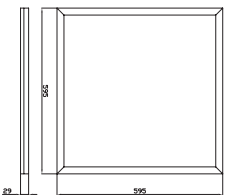

LED Type: SMD
 CRI: >80
 PF: >0.9
 Shape: Square

Body Type: FE+PP
 Dimension: 595x595x29mm
 Box Qty: 6 Pcs

Surface/Recessed Panel-60x60

70w VT-6170

SKU: 6453 - 4000K Day White 3800157636452
 SKU: 6454 - 6500K White 3800157636445