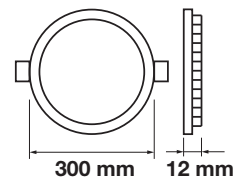

Emergency Pack: Available
Voltage/Frequency: AC:85-265V,50/60Hz
Luminous Flux: 2400lm
Beam Angle: 120°

LED Type: SMD
CRI: >80
PF: >0.9
Shape: Round

Body Type: Aluminium
Dimension: Ø300x12mm
Box Qty: 10 Pcs