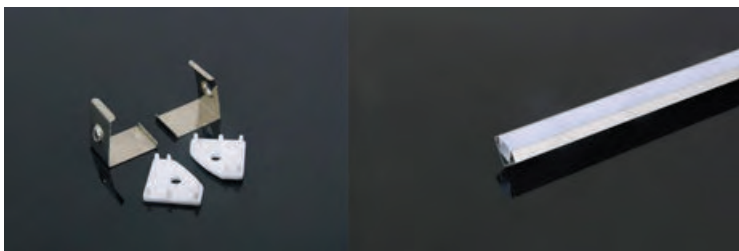

Box Qty. 120 Pcs

Aluminium Profiles-Milky

Model No:	VT-8114
SKU:	3356
Dimension:	2000x19x19mm
Color of Fixture:	Milky
EAN:	3800157636841

Aluminium Profiles-White Housing

Model No:	VT-8114-W
SKU:	3364
Dimension:	2000x19x19mm
Color of Fixture:	White
EAN:	3800157640145