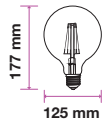

Color Bulbs-G45-E27

2W VT-2132-R

SKU: 7413 - Red 3800157630290

EQ. Watts:	10w
Voltage/Frequency:	AC:220-240V,50Hz
Luminous Flux:	60lm
Commercial Type:	G45

LED Type:	Filament
CRI:	>80
PF:	>0.4
Base:	E27

Beam Angle:	300°
Body Type:	Glass
Dimension:	45x75mm
Box Qty:	100 Pcs

Clear Glass-Filament-P45-E14

4W VT-1996D

SKU: 4394 - 2700K Warm White 3800157604314

EQ. Watts:	30w
Voltage/Frequency:	AC:220-240V,50Hz
Luminous Flux:	320lm
Commercial Type:	P45

LED Type:	Filament
CRI:	>80
PF:	>0.5
Base:	E14

Beam Angle:	300°
Body Type:	Glass
Dimension:	45x77mm
Box Qty:	100 Pcs

Clear Glass-Filament-P45-E14

4W VT-1996

SKU: 4300 - 2700K Warm White 3800230629944
SKU: 4425 - 4000K Day White 3800157606394
SKU: 4426 - 6400K White 3800157606394

EQ. Watts:	40w
Voltage/Frequency:	AC:220-240V,50Hz
Luminous Flux:	400lm
Commercial Type:	P45

LED Type:	Filament
CRI:	>80
PF:	>0.4
Base:	E14

Beam Angle:	300°
Body Type:	Glass
Dimension:	45x77mm
Box Qty:	100 Pcs

Clear Glass-Filament-Globe-E27

4W VT-1994D

SKU: 4399 - 2700K Warm White 3800157605021

EQ. Watts:	30w
Voltage/Frequency:	AC:220-240V,50Hz
Luminous Flux:	320lm
Commercial Type:	G125

LED Type:	Filament
CRI:	>80
PF:	>0.5
Base:	E27

Beam Angle:	300°
Body Type:	Glass
Dimension:	125x177mm
Box Qty:	20 Pcs

Clear Glass-Filament-Globe-E27

6W VT-2147

SKU: 7427 - 6400K White 3800157635288

EQ. Watts:	60w
Voltage/Frequency:	AC:220-240V,50Hz
Luminous Flux:	806lm
Commercial Type:	G125

LED Type:	Filament
CRI:	>80
PF:	>0.5
Base:	E27

Beam Angle:	300°
Body Type:	Glass
Dimension:	125x177mm
Box Qty:	20 Pcs