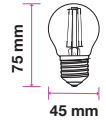

Color Bulbs-G45-E27

2W VT-2132-R

SKU: 7413 - Red 3800157630290

EQ. Watts:	10w
Voltage/Frequency:	AC:220-240V,50Hz
Luminous Flux:	60lm
Commercial Type:	G45

LED Type:	Filament
CRI:	>80
PF:	>0.4
Base:	E27

Beam Angle:	300°
Body Type:	Glass
Dimension:	45x75mm
Box Qty:	100 Pcs

Clear Glass-Filament-P45-E14

4W VT-1996D

SKU: 4394 - 2700K Warm White 3800157604314

EQ. Watts:	30w
Voltage/Frequency:	AC:220-240V,50Hz
Luminous Flux:	320lm
Commercial Type:	P45

LED Type:	Filament
CRI:	>80
PF:	>0.5
Base:	E14

Beam Angle:	300°
Body Type:	Glass
Dimension:	45x77mm
Box Qty:	100 Pcs

Clear Glass-Filament-P45-E14

4W VT-1996

SKU: 4300 - 2700K Warm White 3800230629944
SKU: 4425 - 4000K Day White 3800157606394
SKU: 4426 - 6400K White 3800157606394

EQ. Watts:	40w
Voltage/Frequency:	AC:220-240V,50Hz
Luminous Flux:	400lm
Commercial Type:	P45

LED Type:	Filament
CRI:	>80
PF:	>0.4
Base:	E14

Beam Angle:	300°
Body Type:	Glass
Dimension:	45x77mm
Box Qty:	100 Pcs

Clear Glass-Filament-Globe-E27

4W VT-1994D

SKU: 4399 - 2700K Warm White 3800157605021

EQ. Watts:	30w
Voltage/Frequency:	AC:220-240V,50Hz
Luminous Flux:	320lm
Commercial Type:	G125

LED Type:	Filament
CRI:	>80
PF:	>0.5
Base:	E27

Beam Angle:	300°
Body Type:	Glass
Dimension:	125x177mm
Box Qty:	20 Pcs

Clear Glass-Filament-Globe-E27

6W VT-2147

SKU: 7427 - 6400K White 3800157635288

EQ. Watts:	60w
Voltage/Frequency:	AC:220-240V,50Hz
Luminous Flux:	806lm
Commercial Type:	G125

LED Type:	Filament
CRI:	>80
PF:	>0.5
Base:	E27

Beam Angle:	300°
Body Type:	Glass
Dimension:	125x177mm
Box Qty:	20 Pcs