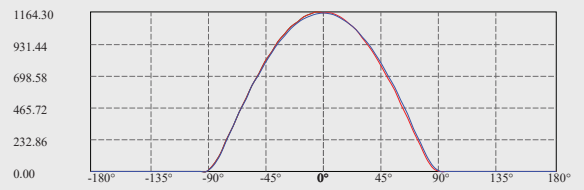

WATTS	LUMENS	SIZE
40w	3400	1200x50x75mm

C180(Max): —
 C0/C180: —
 C90/C270: —
 Field angle(10%Imax):C0/180Left:81.0 Right:78.8
 :C90/270Left:80.7 Right:80.0
 Beam Angle(50%Imax):C0/180Left:57.8 Right:55.7
 :C90/270Left:57.6 Right:56.8