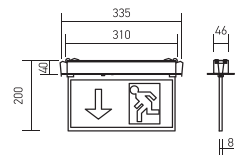

Emergency Operation Time:	>3 Hours
Battery:	Ni-Cd 4.8V,600mAh
Recharging Time:	12 hours
Test Button:	Green Light Indicator Test Button
Stickers:	4 Stickers
Legends:	4 Way Legend Available
Mode Of Operation:	Maintained
Box Qty:	10 Pcs