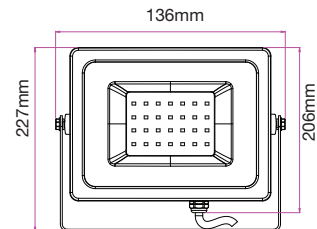

IP65
RATING

RGB
RF CONTROL

Sensor Compatible:	Yes
Voltage/Frequency:	AC:100-240V
Luminous Flux:	2400lm
Color of Fixture:	Grey

CRI:	>80
PF:	>0.9
IP Rating:	IP65
Beam Angle:	100°

Body Type:	Die Cast Aluminium
Dimension:	136x227x206mm
Box Qty:	6 Pcs