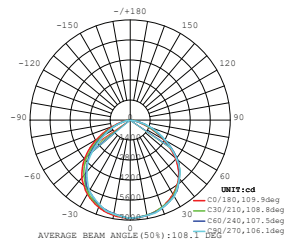

LUMINOUS INTENSITY DISTRIBUTION DIAGRAM