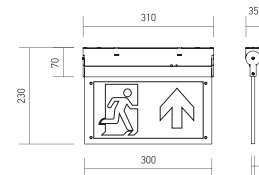

Exit Light - Surface

VT-529-S SKU: 83611 - 6000K WHITE

Box Qty: 10pcs

Lumens: 140lm
IP Rating: IP20
Material: PC
Exit Lamp Type: Wall/Ceiling
Battery: Ni-cd 3.6V, 900mAh
Recharging Time: 24 Hours
Stickers: 3 Stickers
Watts: 2w

Viewing Distance: 24 Meters From Both Sides
Test Button: Green Light Indicator Test Button
Legends: 3 Way Legend Available
Input Voltage: AC:220-240V, 50/60Hz
Mode Of Operation: Maintained
Emergency Operation Time: >3 Hours
Lamp Type: 16 SMD LEDs

24Hrs
CHARGING TIME