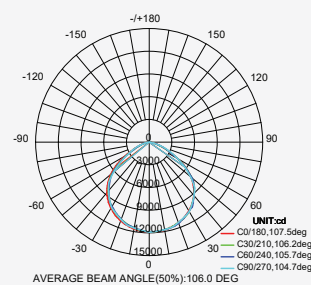

VT-49261

SKU: 5922 - 4000K DAY WHITE
SKU: 5923 - 6400K WHITE

WATTS	LUMENS	BOX QTY.
200w	32000lm	2 pcs