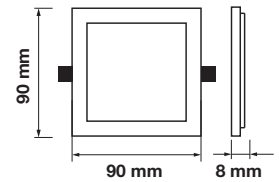

Cutting Size:
75x75mm

Emergency Pack: **Available**
Voltage/Frequency: **AC:85-265V,50/60Hz**
Luminous Flux: **800lm**
Beam Angle: **120°**

LED Type: **SMD**
CRI: **>80**
PF: **>0.9**
Shape: **Square**

Body Type: **Aluminium**
Dimension: **90x90x8mm**
Box Qty: **100 Pcs**