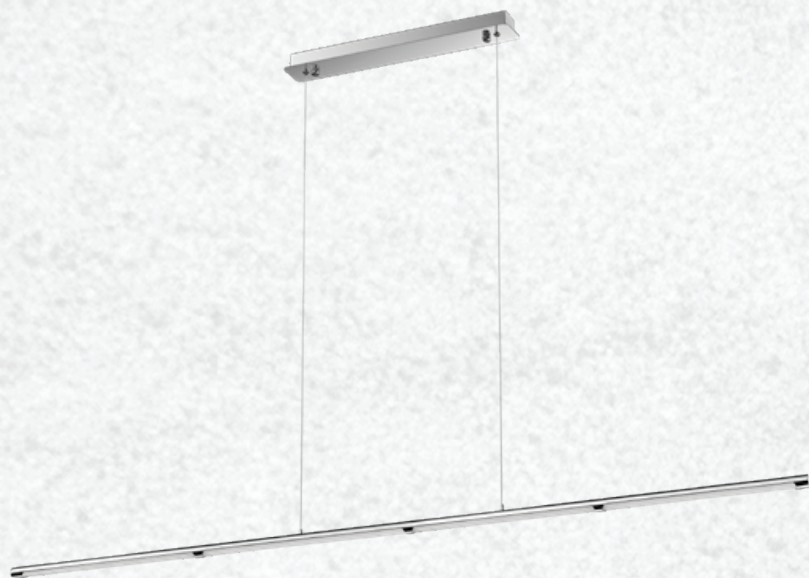

Designer Sleek Pendant-Chrome

24w VT-7024

Built In LED

SKU: 3891 - 4000K Day White

3800157621090

Voltage/Frequency:	AC:220-240V,50Hz
Luminous Flux:	1800lm
LED Type:	SMD
CRI:	>80
PF:	>0.8
Beam Angle:	120°

No. of LED:	120 pcs
Material :	Stainless Steel+Metal+PMMA
Unit GW :	1.59 Kg
Life Span:	20,000 Hours
Size :	1220x55x800mm
Box Qty:	12Pcs