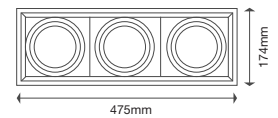

AR111-Accessories

Model No: VT-7223-B Dimension: 475x174mm
SKU: 3583 Cutting Size: 168x455mm
Base: 3XAR111 EAN: 3800157607087
Material: Aluminium Box Qty: 12 Pcs
Color of Fixture: Black