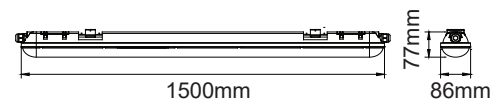

MODEL	WATTS	LUMENS	ON/OFF	BODY TYPE	PF	WEIGHT-KG	BOX QTY.
VT-170	70w	8400	15000	Plastic+Aluminium	>0.9	2.67	9 pcs

SKU: 676 | 4000K DAY WHITE
SKU: 677 | 6400K WHITE

5 YEAR
WARRANTY

5
FEET

IP65
RATING

120
Lumen/W