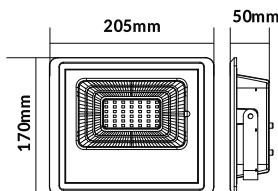

12W Solar Panel with LED Floodlight VT-25W

SKU: 8573 - 4000K Day White 3800157645584
SKU: 94006 - 6000K White 3800157645744

Battery:	5000mAh
Voltage/Frequency:	DC:3.2V
Luminous Flux:	550lm
Color of Fixture:	Black
Charging Time:	4 Hours
Working Time:	8 Hours
IP Rating:	IP65
Beam Angle:	120°
CRI:	>70
Body Type:	Aluminium
Dimension:	205x50x170mm
Box Qty:	8Pcs