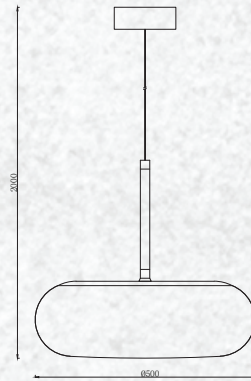

Designer Series-TRIAC Dimmable

40w VT-7502

SKU: 40031 - 3000K Warm White 3800157640510

Voltage/Frequency:	AC:220-240V
Luminous Flux:	3200lm
LED Type:	SMD
CRI:	>80
PF:	>0.9
Beam Angle:	120°
No. of LED:	216 pcs
Material :	PC + Iron
Unit GW :	3.8 kgs
Life Span:	30,000 Hours
Size :	ø500x2000mm
Box Qty:	1Pcs