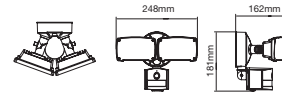

Video Compression:	H.264 / MJPEG dual video stream	PF:	>0.5
Image Resolution:	1280*720	Beam Angle:	180°
Image sensor:	1/4 " 1Megapixel CMOS	Color of Fixture:	White
Pixels:	1 million pixels	Body Type:	ABS+Aluminium
Delay Time:	0-30S	IP Rating:	IP20
Voltage/Frequency:	AC:100-240V,50/60Hz	Dimension:	248x 162x 181mm
Luminous Flux:	600lm	Box Qty:	4 Pcs
CRI:	>70