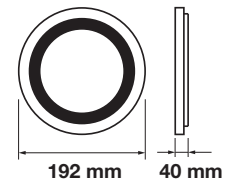

Body Type: Aluminium
Dimension: 192x40mm
Box Qty: 20 Pcs