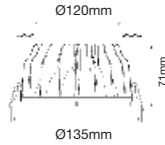

Sensor Compatible:	Yes
Voltage/Frequency:	AC:100-277V,50/60Hz
Luminous Flux:	1200lm
LED Type:	COB
CRI:	>80
PF:	>0.5

Beam Angle:	120°
Body Type:	PKW
Color of Fixture:	White
Shape:	Round
Dimension:	Ø135x71mm
Cutting Size:	Ø120mm
Box Qty:	27 Pcs

Reflector Series - High Lumen

20W VT-26201

SKU: 1273 - 3000K Warm White 3800157611954
SKU: 1274 - 4000K Day White 3800157611961
SKU: 1275 - 6400K White 3800157611978