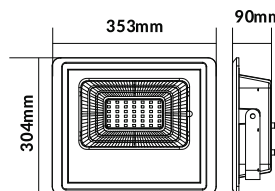

40W Solar Panel with LED Floodlight
VT-200W

SKU: 8577 - 4000K Day White 3800157645621
SKU: 94026 - 6000K White 3800157645782

Battery:	20000mAh
Voltage/Frequency:	DC:10V
Luminous Flux:	3100lm
Color of Fixture:	Black
Charging Time:	4 Hours
Working Time:	8 Hours
IP Rating:	IP65
Beam Angle:	120°
CRI:	>70
Body Type:	Aluminium
Dimension:	353x90x304mm
Box Qty:	2Pcs