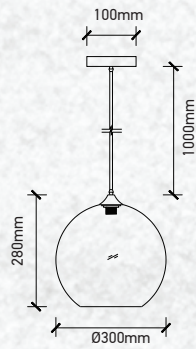

Transparent Glass-Metal Series

Model:	VT-7302
SKU:	3865
EAN:	3800157620758
Size:	300x280x1000mm
Box Qty:	8Pcs
Material:	Glass+Metal