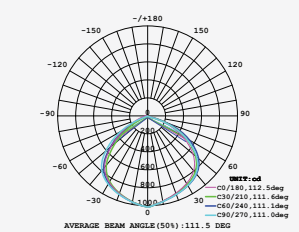

LUMINOUS INTENSITY DISTRIBUTION DIAGRAM