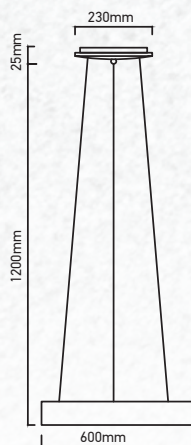

Pendant Light-Coffee

30w VT-32-1-C **Built In LED**

SKU: 3997 -3000K Warm White 3800157638821

Voltage/Frequency:	AC:220-240V,50Hz
Luminous Flux:	2250lm
LED Type:	SMD
CRI:	>80
PF:	>0.9
Beam Angle:	120°
No. of LED:	180 pcs
Material :	Iron+Acrylic
Unit GW :	4.3 Kg
Life Span:	30,000 Hours
Size :	600mm
Box Qty:	1Pcs