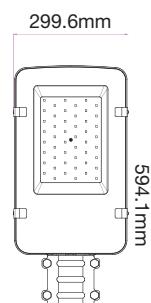

VT-30ST

SKU: 525 | 4000K DAY WHITE
SKU: 526 | 6400K WHITE

120
Lumen/W

WATTS	LUMENS	BOX QTY.
30w	3600	4 pcs

VT-50ST

SKU: 527 | 4000K DAY WHITE
SKU: 528 | 6400K WHITE

120
Lumen/W

WATTS	LUMENS	BOX QTY.
50w	6000	4 pcs

VT-100ST

SKU: 529 | 4000K DAY WHITE
SKU: 530 | 6400K WHITE

120
Lumen/W

WATTS	LUMENS	BOX QTY.
100w	12000	2 pcs

VT-150ST

SKU: 531 | 4000K DAY WHITE
SKU: 532 | 6400K WHITE

120
Lumen/W

WATTS	LUMENS	BOX QTY.
150w	18000	2 pcs