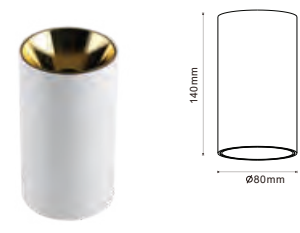

Fitting Round-GU10

Model No	VT-882-RG
SKU:	8591
Base:	GU10
Material:	Aluminium + PC
Shape:	Round
Color of Fixture:	White frame + Gold reflector
Dimension:	ø80x140mm
Cutting Size:	NA
EAN:	3800157651967
Box Qty:	50 Pcs