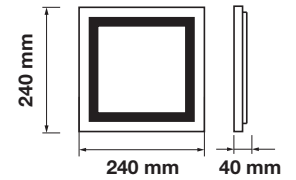

Body Type: Aluminium
Dimension: 240x240x40mm
Box Qty: 20 Pcs