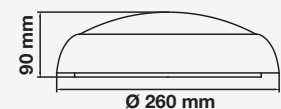

2D Bulkhead with Emergency Battery Backup and Sensor

3in1 Bulkhead
Emergency Battery Backup
Microwave Sensor

Our 3-in-1 LED bulkhead range is equipped with the complete package for a remarkable and reliable indoor/outdoor emergency and security lighting. With reliable Ni-Cad emergency battery back up, advanced microwave sensor, and optional dimmable functions, this range has impressive lighting abilities to make outdoor locations of residential, business, and industrial areas safer and easier to navigate.

- **AC:200-240V,50/60Hz**
- **>1.2 Watts Emergency Standby Watts**
- **60mA Battery Charging Current**
- **200mA Battery Discharging Current**
- **Ni-CD AA, 7.2V 1.0Ah Battery Type**
- **Green LED Charging indicate**
- **Including battery protection circuit & inhibiting mode**
- **120° / 360° Detection Angle**
- **Yes, 0, 10%, 20%, 30% optional Dimmable Function**
- **0.5~3m/s Detection Motion Speed**
- **PC Body type**
- **>3 hrs Emergency Operation time**
- **SMD LED Type**
- **3m, 5m, 8m, 10m (optional) Detection Distance**
- **30,000 hrs Lifespan**

3 YEAR
WARRANTY*

MODEL	WATTS	LUMENS	BOX QTY.
VT-12	10w	720	10 pcs

SKU: 817 | 4000K DAY WHITE

MODEL	WATTS	LUMENS	BOX QTY.
VT-19	17w	1400	10 pcs

SKU: 812 | 4000K DAY WHITE