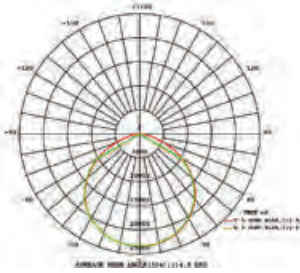

VT-501D

SKU: 493 | 5000K WHITE

WATTS	LUMENS	BEAM ANGLE	BOX QTY.
500w	67500	110°	1 pcs