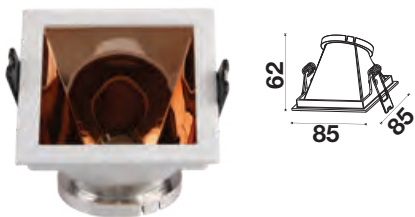

Fitting Square-GU10

Model No	VT-875-WR
SKU:	3167
Base:	GU10
Material:	Aluminium+PC
Shape:	Square
Color of Fixture:	White+Rose Gold
Dimension:	85x85x62mm
Cutting Size:	80x80mm
EAN:	3800157639101
Box Qty:	50 Pcs