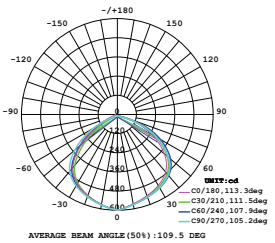

LUMINOUS INTENSITY DISTRIBUTION DIAGRAM