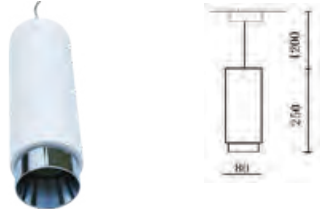

Fitting-Pendant Metal-1XGU10

Model No	VT-864-CH
SKU:	3129
Base:	GU10
Material:	Gypsum with metal
Shape:	Round
Color of Fixture:	White+Chrome
Dimension:	ø250x80mm
Cutting Size:	N/A
EAN:	3800157634540
Box Qty:	9 pcs