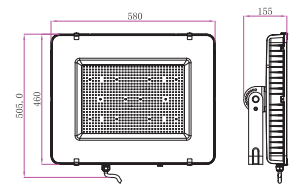

① METER WIRE

LUMINOUS INTENSITY DISTRIBUTION DIAGRAM

VT-505

SKU: 966 | 4000K DAY WHITE
 SKU: 967 | 6400K WHITE

WATTS	LUMENS	BOX QTY.
500w	60000	1 pcs

120
 Lumen/W

① METER WIRE

LUMINOUS INTENSITY DISTRIBUTION DIAGRAM