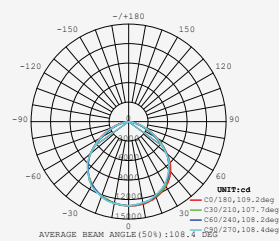

LUMINOUS INTENSITY DISTRIBUTION DIAGRAM