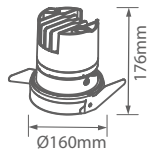

Cutting Size
Ø150mm

Sensor Compatible:	Yes
Voltage/Frequency:	AC:220-240V,50Hz
Luminous Flux:	2300lm
LED Type:	COB-CREE
CRI:	>95
PF	>0.6

Beam Angle:	0-27°
Body Type:	Aluminium
Dimension:	Ø160x176mm
Cutting Size:	Ø150mm
Box Qty:	8 Pcs