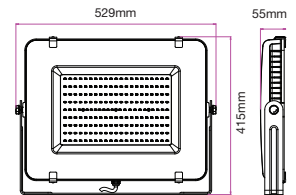

VT-300-W

SKU: 486 | 4000K DAY WHITE
SKU: 487 | 6400K WHITE

WATTS	LUMENS	BOX QTY.
300w	24000	2 pcs

① METER WIRE