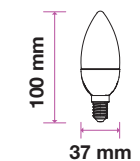

Beam Angle:	200°
Body Type:	Thermoplastic
Dimension:	37x100mm
Box Qty:	200 Pcs