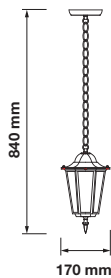

Ceiling Lamp
VT-752-W

SKU: 7073 3800157616263

Voltage:	AC:220-240V,50Hz
Max.Watts:	40W
IP Rating:	IP44
Holder:	E27
Color of Fixture:	White
Body Type:	Aluminium+Glass
Size:	170x840mm
Box Qty:	10 Pcs