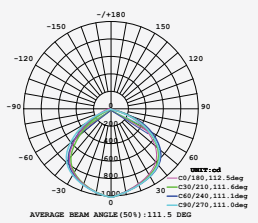

LUMINOUS INTENSITY DISTRIBUTION DIAGRAM