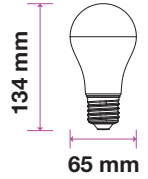

NEW

Thermoplastic Bulb

6.5W VT-2307

SKU: 2806 - 3000K WARM WHITE
SKU: 2807 - 4000K DAY WHITE
SKU: 2808 - 6400K WHITE

5 YEAR WARRANTY

SuperBRIGHT
160
LUMENS/W

EQ. WATTS: 75w
VOLTAGE/FREQUENCY: AC:220-240V, 50Hz
LUMINOUS FLUX: 1055lm
COMMERCIAL TYPE: A60

LED TYPE: SMD
CRI: >80
PF: >0.6
BASE: E27

BEAM ANGLE: 200°
BODY TYPE: Thermoplastic
DIMENSION: 65x134mm
BOX QTY: 100

NEW

Thermoplastic Bulb

9.5W VT-2310

SKU: 2809 - 3000K WARM WHITE
SKU: 2810 - 4000K DAY WHITE
SKU: 2811 - 6400K WHITE

5 YEAR WARRANTY

SuperBRIGHT
160
LUMENS/W

EQ. WATTS: 100w
VOLTAGE/FREQUENCY: AC:220-240V, 50Hz
LUMINOUS FLUX: 1521lm
COMMERCIAL TYPE: A60

LED TYPE: SMD
CRI: >80
PF: >0.6
BASE: E27

BEAM ANGLE: 200°
BODY TYPE: Thermoplastic
DIMENSION: 60x110mm
BOX QTY: 100

NEW

Thermoplastic Bulb

15W VT-2315

SKU: 2812 - 3000K WARM WHITE
SKU: 2813 - 4000K DAY WHITE
SKU: 2814 - 6400K WHITE

5 YEAR WARRANTY

SuperBRIGHT
160
LUMENS/W

EQ. WATTS: 150w
VOLTAGE/FREQUENCY: AC:220-240V, 50Hz
LUMINOUS FLUX: 2500lm
COMMERCIAL TYPE: A65

LED TYPE: SMD
CRI: >80
PF: >0.6
BASE: E27

BEAM ANGLE: 200°
BODY TYPE: Thermoplastic
DIMENSION: 60x121mm
BOX QTY: 100

NEW

Clear Filament Bulb

24W VT-2324

SKU: 2816 - 4000K DAY WHITE
SKU: 2817 - 6400K WHITE

5 YEAR WARRANTY

SuperBRIGHT
160
LUMENS/W

EQ. WATTS: 250w
VOLTAGE/FREQUENCY: AC:220-240V, 50Hz
LUMINOUS FLUX: 4000lm
COMMERCIAL TYPE: ED120

LED TYPE: Filament
CRI: >80
PF: >0.6
BASE: E27

BEAM ANGLE: 310°
BODY TYPE: Glass
DIMENSION: 120x300mm
BOX QTY: 20