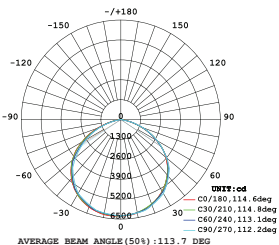

LUMINOUS INTENSITY DISTRIBUTION DIAGRAM

VT-150ST

SKU: 531 | 4000K DAY WHITE
SKU: 532 | 6400K WHITE

120
Lumen/W

WATTS	LUMENS	BOX QTY.
150w	18000	2 pcs