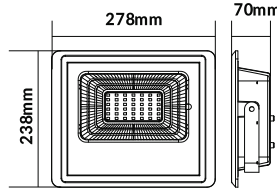

20W Solar Panel with LED Floodlight
VT-60W

SKU: 8575 - 4000K Day White 3800157645607
SKU: 94010 - 6000K White 3800157645768

Battery:	10000mAh
Voltage/Frequency:	DC:6.4V
Luminous Flux:	1650lm
Color of Fixture:	Black
Charging Time:	4 Hours
Working Time:	8 Hours
IP Rating:	IP65
Beam Angle:	120°
CRI:	>70
Body Type:	Aluminium
Dimension:	270x70x238mm
Box Qty:	5Pcs