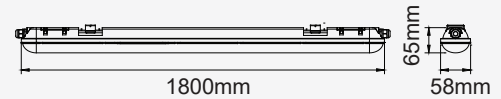

Waterproof Fittings

MODEL	WATTS	LUMENS	ON/OFF	BODY TYPE	PF	WEIGHT-KG	BOX QTY.
VT-160	60w	7200	15000	Plastic+Aluminium	>0.9	2.10	9 pcs

SKU: 678 | 4000K DAY WHITE
SKU: 679 | 6400K WHITE

5 YEAR
WARRANTY

4
FEET

IP65
RATING

120
Lumen/W