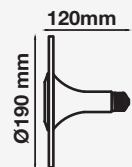

LED BIG BULBS

Acrylic Bulbs

5 YEAR
WARRANTY*

V-TAC's Acrylic Bulb range with its unique designs, all with significantly greater luminous flux. Despite the great size, these LED big bulbs are equipped with modern thermal management so it will not heat up and has LEDs provided by Samsung for maximum efficiency.

- **30,000 hrs Lifespan**
- **AC:220-240V,50Hz**
- **CRI: >80**
- **PF >0.5**
- **120° Beam Angle**
- **Acrylic+Aluminum+Plastic Material**

MODEL	WATTS	EQ.WATTS	LUMENS	BASE	BOX QTY.
VT-2311	11w	70w	900	E27	18 pcs

SKU: 2781 | 3000K WARM WHITE
SKU: 2782 | 4000K DAY WHITE
SKU: 2783 | 6400K WHITE

MODEL	WATTS	EQ.WATTS	LUMENS	BASE	BOX QTY.
VT-2318	18w	90w	1200	E27	18 pcs

SKU: 2784 | 3000K WARM WHITE
SKU: 2785 | 4000K DAY WHITE
SKU: 2786 | 6400K WHITE