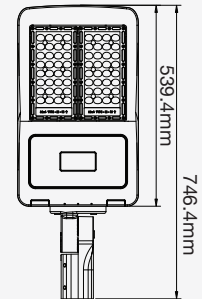

VT-152ST

SKU: 887 | 4000K DAY WHITE
SKU: 888 | 6400K WHITE

WATTS	LUMENS	BOX QTY.
150w	21000	1 pcs