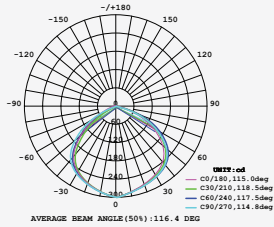

LUMINOUS INTENSITY DISTRIBUTION DIAGRAM