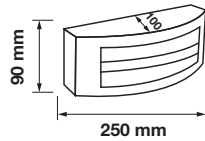

Wall Lamp

VT-7680

SKU: 7514 3800157617734

Voltage:	AC:220-240V
Max.Watts:	14W
IP Rating:	IP44
Holder:	E27
Color of Fixture:	Stainless Steel
Body Type:	Stainless Steel+PC
Size:	250x90x100mm
Box Qty:	12 Pcs