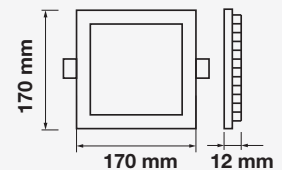

Cutting Size: 160x160mm

SKU: 715 | 3000K WARM WHITE
SKU: 716 | 4000K DAY WHITE
SKU: 717 | 6400K WHITE

MODEL	WATTS	LUMENS	BOX QTY.
VT-618SQ	18w	1500	20 pcs