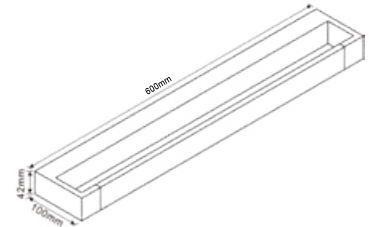

Modern Wall Lights
12w VT-712

Sensor Compatible:	Yes
Voltage/Frequency:	AC:100-240V,50/60Hz
Luminous Flux:	1100lm
IP Rating:	IP20
CRI:	>80

PF:	>0.5
Beam Angle:	360°
Body Type:	Aluminium+Acrylic
Dimension:	260x125x55mm
Box Qty:	20 Pcs