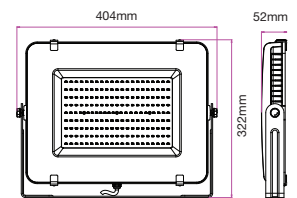

① METER WIRE

LUMINOUS INTENSITY DISTRIBUTION DIAGRAM

VT-150-B

- SKU: 475 | 3000K WARM WHITE
- SKU: 476 | 4000K DAY WHITE
- SKU: 477 | 6400K WHITE

WATTS	LUMENS	BOX QTY.
150w	12000	2 pcs

① METER WIRE

LUMINOUS INTENSITY DISTRIBUTION DIAGRAM