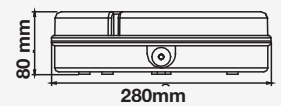

MODEL	WATTS	LUMENS	BOX QTY.
VT-22	15w	1450l	10 pcs

SKU:819 | 4000K DAY WHITE

VANDAL-PROOF