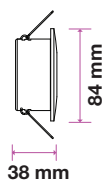

Fitting-Square-GU10

Model No	VT-787SQ-SN
SKU:	3616
Base:	GU10
Material:	Zinc Alloy+Ferrum
Shape:	Square
Color of Fixture:	Satin Nickel
Dimension:	84x84x38mm
Cutting Size:	75mm
EAN:	3800157607452
Box Qty:	100 Pcs