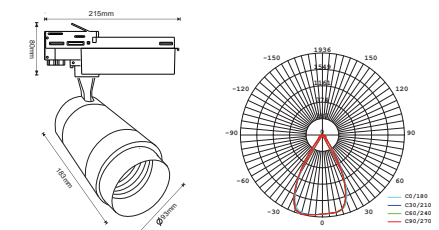

Tracklights-Smart Color Changing

35w VT-7735-B

SKU: 1459 - 3 IN 1 3800157637930

Sensor Compatible:	
Voltage/Frequency:	AC:220-240V,50/60Hz
Luminous Flux:	1950
LED Type:	COB
CRI:	>80
PF:	>0.9

CCT and Dimming VIA SMART PHONE APP

CCT Adjustable
2800K/4000K/6000K