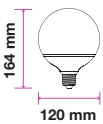

Bulbs-T37-E14

9W VT-2029

SKU: 7173 - 2700K Warm White 3800157615495

EQ. Watts:	50w
Voltage/Frequency:	AC:220-240V,50/60Hz
Luminous Flux:	750lm
Commercial Type:	T37

LED Type:	SMD
CRI:	>80
PF:	>0.5
Base:	E14

Beam Angle:	230°
Body Type:	ThermoPlastic
Dimension:	37x115mm
Box Qty:	200 Pcs

PAR38 Bulbs-E27

15W VT-1125-G

SKU: 4418 - Green 3800157606318
SKU: 4419 - Red 3800157606325
SKU: 4420 - Blue 3800157606301

EQ. Watts:	100w
Voltage/Frequency:	AC:180-240V,50/60Hz
Luminous Flux:	1200lm
Commercial Type:	PAR38

LED Type:	SMD
CRI:	>80
PF:	>0.5
Base:	E27

Beam Angle:	40°
Body Type:	Plastic Coated Aluminium
Dimension:	120x133mm
Box Qty:	40 Pcs

PAR38 Bulbs-E27

17W VT-1227

SKU: 45691 - 4000K Day White 3800157641241

EQ. Watts:	95w
Voltage/Frequency:	AC:220-240V,50/60Hz
Luminous Flux:	1300lm
Commercial Type:	PAR38

LED Type:	SMD
CRI:	>80
PF:	>0.5
Base:	E27

Beam Angle:	100°
Body Type:	Thermoplastic
Dimension:	120x132mm
Box Qty:	40 Pcs

Bulbs-Globe-E27

10W VT-1893

SKU: 4276 - 3000K Warm White 3800230627889
SKU: 4277 - 4000K Day White 3800230627896
SKU: 4278 - 6400K White 3800230627902

EQ. Watts:	60w
Voltage/Frequency:	AC:220-240V,50Hz
Luminous Flux:	810lm
Commercial Type:	G95

LED Type:	SMD
CRI:	>80
PF:	>0.5
Base:	E27

Beam Angle:	200°
Body Type:	ThermoPlastic
Dimension:	95x140mm
Box Qty:	12 Pcs

Bulbs-Globe-E27

13W VT-1884D

SKU: 4254 - 2700K Warm White 3800230627100
SKU: 7194 - 4000K Day White 3800157615709
SKU: 7195 - 6000K White 3800157615716

EQ. Watts:	75w
Voltage/Frequency:	AC:220-240V,50Hz
Luminous Flux:	1055lm
Commercial Type:	G120

LED Type:	SMD
CRI:	>80
PF:	>0.7
Base:	E27

Beam Angle:	200°
Body Type:	ThermoPlastic
Dimension:	120x164mm
Box Qty:	12 Pcs