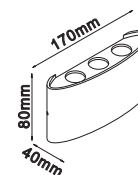

NEW

Black

SKU: 8684 - 4000K Day White 3800157654890

White

SKU: 8683 - 4000K Day White 3800157654883

Up-Down Lights

10W VT-815-B

Sensor Compatible:	Yes
Voltage/Frequency:	AC:220-240V,50Hz
Luminous Flux:	800lm
IP Rating:	IP54
CRI:	>80

PF:	>0.45
Beam Angle:	120°
Body Type:	Aluminum
Dimension:	200x130x100mm
Box Qty:	20 Pcs

Black

SKU: 8615 - 3000K Warm White 3800157652278
SKU: 8616 - 4000K Day White 3800157652285

White

SKU: 8613 - 3000K Warm White 3800157652254
SKU: 8614 - 4000K Day White 3800157652261

Up-Down Lights

6W VT-846-B

Sensor Compatible:	Yes
Voltage/Frequency:	AC:220-240V,50Hz
Luminous Flux:	540lm
IP Rating:	IP54
CRI:	>80

PF:	>0.6
Beam Angle:	Up150° / Down150°
Body Type:	Aluminium
Dimension:	170x40x80mm
Box Qty:	20 Pcs