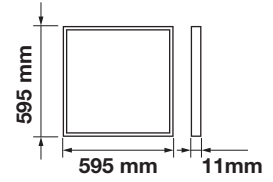

Emergency Pack:	NA
Voltage/Frequency:	AC:200-240V,50/60Hz
Luminous Flux:	4400lm
Beam Angle:	120°

LED Type:	SMD
CRI:	>80
PF:	>0.9
Shape:	Square

Body Type:	Aluminium+PMMA+PS
Dimension:	595x595x11mm
Box Qty:	6 Pcs