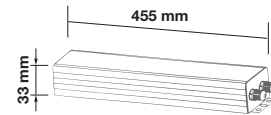

Emergency Pack-6W to 24W

VT-525

SKU: 8275 3800157627474

3Hr LED emergency lighting kit, designed to suit a wide range of LED types and circuits. The models have sealed Ni-Cd batteries able to guarantee high efficiency with high temperatures.

Voltage:	DC:20-80V
Led output power:	AC:220-240V,50/60Hz
Charging time:	24 Hours
Working time:	3 hours
Battery:	Ni-Cd7.2V/2000mAh

Color of Fixture:	Silver
Body Type:	Aluminium
Size:	455x52x33mm
Emergency switch on time:	< 1s
Box Qty:	20 Pcs

Emergency Pack-29W to 45W

VT-518

SKU: 60303 3800157617451

3Hr LED emergency lighting kit, designed to suit a wide range of LED types and circuits. The models have sealed Ni-Cd batteries able to guarantee high efficiency with high temperatures.

Voltage:	DC:30-42V
Led output power:	AC:220-240V,50/60Hz
Charging time:	24 Hours
Working time:	3 Hours
Battery:	NI-CD, 7.2V, 4000 mAh

Color of Fixture:	Silver
Body Type:	Aluminium
Size:	465x52x33mm
Emergency switch on time:	< 1s
Box Qty:	12 Pcs