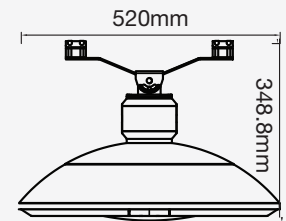

Suspended Light

VT-115ST

SKU: 545 | 4000K DAY WHITE

WATTS	LUMENS	WEIGHT	BOX QTY.
100w	13000	11.16	1 pcs

130
Lumen/W