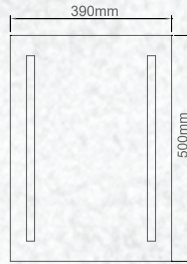

NEW

Mirror Lights

17W   **VT-8505**

SKU: 40441 - 6400K White   3800157654982

Voltage/Frequency:	AC:200-240V,50/60Hz
Luminous Flux:	600lm
CRI:	>80
Beam Angle:	120°
Material :	Iron
Unit GW :	6 Kg
IP Rating:	IP44
Size :	500x390x35mm
Box Qty:	1Pcs