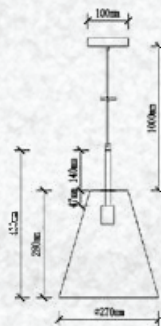

Model:	VT-7305
SKU:	3881
EAN:	3800157620994
Size:	Ø270x1280mm
Box Qty:	4Pcs
Material:	Glass

Designer Glass-Gun Grey