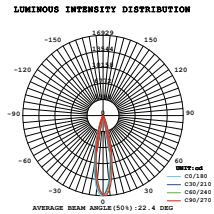

Sensor Compatible:	Yes	Beam Angle:	24°
Voltage/Frequency:	AC:220-240V,50/60Hz	Color of Fixture:	Black
Luminous Flux:	3500lm	Body Type:	Aluminium
LED Type:	COB	Life span:	20,000 Hours
CRI:	>80	Dimension:	92x165x192mm
PF:	>0.9	Box Qty:	20 Pcs