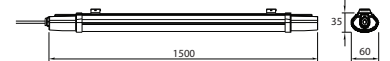

Voltage/Frequency:	AC:200-240V,50/60Hz
Luminous Flux:	4000lm
LED Type:	SMD2835
CRI:	>80

PF:	>0.9
Beam Angle:	120°
Body Type:	PC
On/Off:	>15,000

Life span:	20,000 Hours
Gross weight:	0.558 kg
Dimension:	1500x60x35mm
Box Qty:	20 Pcs