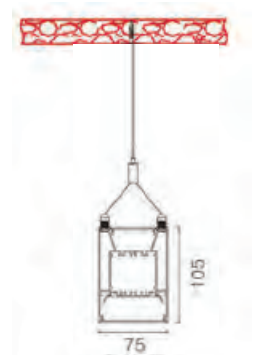

WATTS	LUMENS
UP 20w	UP-2000
DOWN 40w	DOWN-4000

SIZE
1200x75x105mm

120

LED LINEAR LIGHTS

*Suitable for 10-12 hours daily, usage of the product for 24 hours a day would void warranty