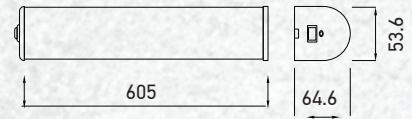

Mirror Movable Wall Lamp Golden

8w VT-7009 Built In LED

SKU: 3983 - 3000K Warm White 3800157637954
SKU: 3901 - 4000K Day white 3800157621861

Voltage/Frequency:	AC:220-240V,50Hz
Luminous Flux:	600lm
LED Type:	SMD
CRI:	>80
PF:	>0.8
Beam Angle:	120°

No. of LED:	40 pcs
Material :	Stainless Steel+Aluminium+PMMA
Unit GW :	0.8 Kg
Life Span:	20,000 Hours
Size :	455x45x190mm
Box Qty:	11Pcs