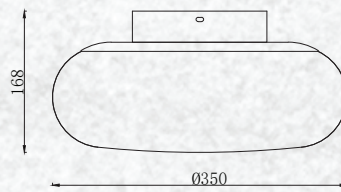

Ceiling Lamp-TRIAC Dimmable

25W VT-7352

SKU: 40051 - 3000K Warm White 3800157640534

Voltage/Frequency: AC:220-240V

Luminous Flux: 2100lm

LED Type: SMD

CRI: >80

PF: >0.9

Beam Angle: 120°

No. of LED: 132 pcs

Material: PC + Iron

Unit GW: 2.1 kgs

Life Span: 30,000 Hours

Size: ø350x168mm

Box Qty: 1Pcs