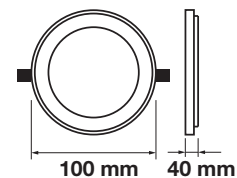

Glass Panel-Round

6W VT-602G RD

SKU: 4740 - 3000K Warm White 3800230622891
SKU: 6277 - 4000K Day White 3800157615754
SKU: 4739 - 6400K White 3800230622884

Cutting Size:
Ø75mm

Emergency Pack: Available
Voltage/Frequency: AC:100-240V,50/60Hz
Luminous Flux: 420lm
Beam Angle: 120°

LED Type: SMD
CRI: >80
PF: >0.9
Shape: Round

Body Type: Aluminium+Glass
Dimension: Ø100x40mm
Box Qty: 40 Pcs