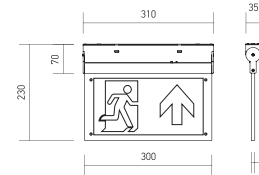

Exit Light - Surface

VT-519-S-12 SKU: 836 - 6000K WHITE

Box Qty: 10pcs

Lumens: 140lm
IP Rating: IP20
Material: PC
Exit Lamp Type: Wall/Ceiling
Battery: Ni-Cd 3.6V,900mAh
Recharging Time: 12 Hours
Stickers: 3 Stickers
Watts: 2w

Viewing Distance: 24 Meters From Both Sides
Test Button: Green Light Indicator Test Button
Legends: 3 Way Legend Available
Input Voltage: AC:220-240V,50/60Hz
Mode Of Operation: Maintained
Emergency Operation Time: >3 Hours
Lamp Type: 16 SMD LEDs

12Hrs
CHARGING TIME

NEW