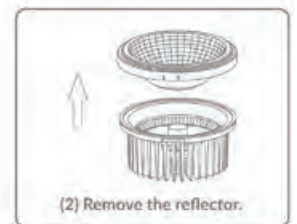

Instructions to change the reflector

AR111 Downlight

20w VT-1121

- SKU: 2792 | 3000K Warm White | 3800157650090
- SKU: 2793 | 4000K Day White | 3800157650106
- SKU: 2794 | 6400K White | 3800157650113

EQ. Watts:	130w
Voltage/Frequency:	AC:220-240V,50Hz
Luminous Flux:	1800lm
LED Type:	COB
CRI:	>80
PF:	>0.9

Base:	N/A
Beam Angle:	40°/20°
Body Type:	Die Cast Aluminium
Dimension:	Ø111x53mm
Box Qty:	50 Pcs