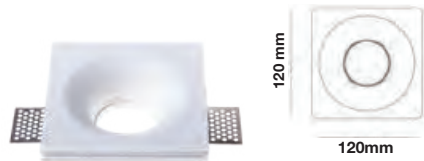

Fitting-Square-GU10

Model No	VT-714
SKU:	3674
Base:	GU10
Material:	Gypsum
Shape:	Square
Color of Fixture:	White
Dimension:	120x120x45mm
Cutting Size:	123x123mm
EAN:	3800157625180
Box Qty:	24 Pcs