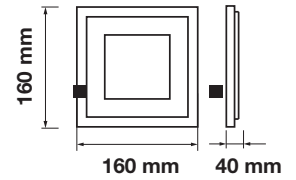

Glass Panel-Square
12w VT-1202G SQ

SKU: 4742 - 3000K Warm White 3800230622914
SKU: 6278 - 4000K Day White 3800157615761
SKU: 4741 - 6400K White 3800230622907

Cutting Size:
120x120mm

Emergency Pack: Available
Voltage/Frequency: AC:100-240V,50/60Hz
Luminous Flux: 840lm
Beam Angle: 120°

LED Type: SMD
CRI: >80
PF: >0.9
Shape: Square

Body Type: Aluminium+Glass
Dimension: 160x160x40mm
Box Qty: 20 Pcs