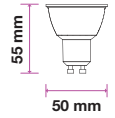

EQ. Watts:	25w
Voltage/Frequency:	AC:220-240V,50Hz
Luminous Flux:	290lm
LED Type:	SMD

CRI:	>80
PF:	>0.5
Base:	GU10
Beam Angle:	110°

Body Type:	Plastic
Dimension:	50x56.5mm
Box Qty:	200 Pcs

Spotlights-GU10-Milky Cover-110°

5W VT-1975

SKU: 1685 - 3000K Warm White 3800157606240
SKU: 1686 - 4000K Day White 3800157606257
SKU: 1687 - 6000K White 3800157606264