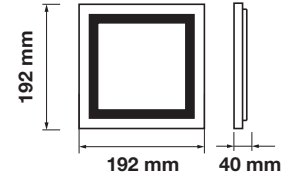

Body Type: Aluminium
Dimension: 192x192x40mm
Box Qty: 20 Pcs