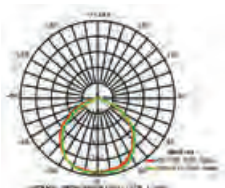

IP65
RATING

E Series-Black Body 20W VT-4021B

SKU: 5946 - 3000K Warm White 3800157625395
SKU: 5947 - 4000K Day White 3800157625401
SKU: 5948 - 6500K White 3800157625418

Sensor Compatible:	Yes
Voltage/Frequency:	AC:220-240V,50Hz
Luminous Flux:	1700lm
Color of Fixture:	Black
CRI:	>70
PF:	>0.9
IP Rating:	IP65
Beam Angle:	110°
Body Type:	Aluminium
Dimension:	150x143x26mm
Box Qty:	20 Pcs

IP65
RATING

E Series-Black Body 30W VT-4031B

SKU: 5952 - 3000K Warm White 3800157625456
SKU: 5953 - 4000K Day White 3800157625463
SKU: 5954 - 6500K White 3800157625470

Sensor Compatible:	Yes
Voltage/Frequency:	AC:220-240V,50Hz
Luminous Flux:	2550lm
Color of Fixture:	Black
CRI:	>70
PF:	>0.9
IP Rating:	IP65
Beam Angle:	110°
Body Type:	Aluminium
Dimension:	185x163x26mm
Box Qty:	20 Pcs

IP65
RATING

E Series-Black Body 50W VT-4051B

SKU: 5958 - 3000K Warm White 3800157625517
SKU: 5959 - 4000K Day White 3800157625524
SKU: 5960 - 6500K White 3800157625531

Sensor Compatible:	Yes
Voltage/Frequency:	AC:220-240V,50Hz
Luminous Flux:	4250lm
Color of Fixture:	Black
CRI:	>70
PF:	>0.9
IP Rating:	IP65
Beam Angle:	110°
Body Type:	Aluminium
Dimension:	245x192x28mm
Box Qty:	10 Pcs