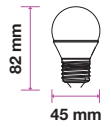

Bulbs-G45-E27

5.5W VT-1879N

SKU: 7407 - 2700K Warm White 3800157629485
SKU: 7408 - 4000K Day White 3800157629492
SKU: 7409 - 6400K White 3800157629508

EQ. Watts: 40w
Voltage/Frequency: AC:220-240V,50Hz
Luminous Flux: 470lm
Commercial Type: G45

LED Type: SMD
CRI: >80
PF: >0.5
Base: E27

Beam Angle: 180°
Body Type: ThermoPlastic
Dimension: 45x82mm
Box Qty: 200 Pcs