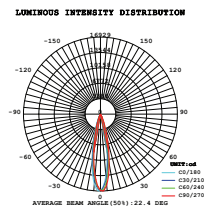

Sensor Compatible:	Yes	Beam Angle:	22°
Voltage/Frequency:	AC:220-240V,50/60Hz	Color of Fixture:	Black
Luminous Flux:	2300lm	Body Type:	Die Cast Aluminium
LED Type:	COB	Life span:	20,000 Hours
CRI:	>80	Dimension:	106x208x206mm
PF:	>0.9	Box Qty:	8 Pcs