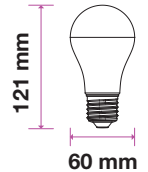

NEW

Thermoplastic Bulb

6.5W VT-2307

SKU: 2806 - 3000K WARM WHITE
SKU: 2807 - 4000K DAY WHITE
SKU: 2808 - 6400K WHITE

5 YEAR WARRANTY

SuperBRIGHT
160
LUMENS/W

EQ. WATTS: 75w
VOLTAGE/FREQUENCY: AC:220-240V, 50Hz
LUMINOUS FLUX: 1055lm
COMMERCIAL TYPE: A60

LED TYPE: SMD
CRI: >80
PF: >0.6
BASE: E27

BEAM ANGLE: 200°
BODY TYPE: Thermoplastic
DIMENSION: 65x134mm
BOX QTY: 100

NEW

Thermoplastic Bulb

9.5W VT-2310

SKU: 2809 - 3000K WARM WHITE
SKU: 2810 - 4000K DAY WHITE
SKU: 2811 - 6400K WHITE

5 YEAR WARRANTY

SuperBRIGHT
160
LUMENS/W

EQ. WATTS: 100w
VOLTAGE/FREQUENCY: AC:220-240V, 50Hz
LUMINOUS FLUX: 1521lm
COMMERCIAL TYPE: A60

LED TYPE: SMD
CRI: >80
PF: >0.6
BASE: E27

BEAM ANGLE: 200°
BODY TYPE: Thermoplastic
DIMENSION: 60x110mm
BOX QTY: 100

NEW

Thermoplastic Bulb

15W VT-2315

SKU: 2812 - 3000K WARM WHITE
SKU: 2813 - 4000K DAY WHITE
SKU: 2814 - 6400K WHITE

5 YEAR WARRANTY

SuperBRIGHT
160
LUMENS/W

EQ. WATTS: 150w
VOLTAGE/FREQUENCY: AC:220-240V, 50Hz
LUMINOUS FLUX: 2500lm
COMMERCIAL TYPE: A65

LED TYPE: SMD
CRI: >80
PF: >0.6
BASE: E27

BEAM ANGLE: 200°
BODY TYPE: Thermoplastic
DIMENSION: 60x121mm
BOX QTY: 100

NEW

Clear Filament Bulb

24W VT-2324

SKU: 2816 - 4000K DAY WHITE
SKU: 2817 - 6400K WHITE

5 YEAR WARRANTY

SuperBRIGHT
160
LUMENS/W

EQ. WATTS: 250w
VOLTAGE/FREQUENCY: AC:220-240V, 50Hz
LUMINOUS FLUX: 4000lm
COMMERCIAL TYPE: ED120

LED TYPE: Filament
CRI: >80
PF: >0.6
BASE: E27

BEAM ANGLE: 310°
BODY TYPE: Glass
DIMENSION: 120x300mm
BOX QTY: 20