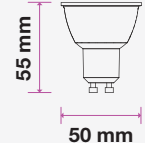

MODEL	WATTS	EQ.WATTS	LUMENS	BASE	BOX QTY.
VT-247	6.5w	60w	480	GU10	200 pcs
SKU: 192 | 3000K WARM WHITE					
SKU: 193 | 4000K DAY WHITE					
SKU: 194 | 6400K WHITE