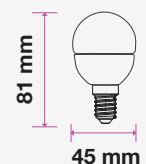

MODEL	WATTS	EQ.WATTS	LUMENS	BASE	SHAPE	BOX QTY.
VT-270	7w	45w	600	E14	P45	200 pcs
SKU: 863 | 3000K WARM WHITE						
SKU: 864 | 4000K DAY WHITE						
SKU: 865 | 6400K WHITE