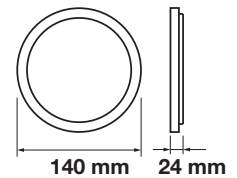

Body Type: Aluminium
Dimension: Ø140x24mm
Box Qty: 40 Pcs