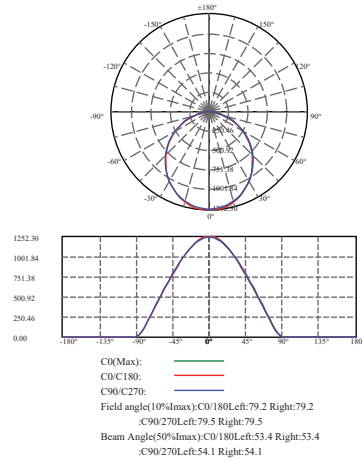

- **30,000 hrs Lifespan**
- **AC:200-240V,50/60Hz**
- **Linkable with connectors**
- **Aluminum Body**

5 YEAR
WARRANTY*

WHITE VT-7-42-W

SKU:382 | 4000K DAY WHITE

WATTS	LUMENS	SIZE
40w	4000	1211x90x35mm

10W
 VT-7-42-L