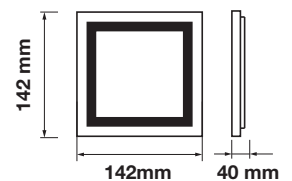

Body Type: Aluminium
Dimension: 142x142x40mm
Box Qty: 20 Pcs