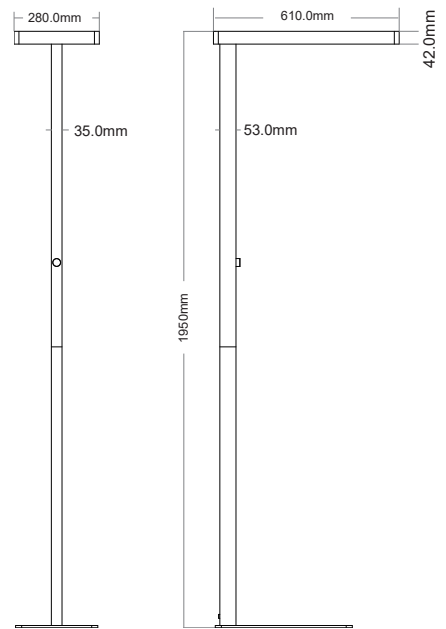

Floor Lamp-Knob Dimming-Round corner
80w

Silver	VT-8500D-S
SKU: 8523 4000K Day White	3800157638128
White	VT-8500D-W
SKU: 8524 4000K Day White	3800157638135

Voltage/Frequency:	AC:100-240V,50/60Hz
Luminous Flux:	UP:5200/Down:3600
CRI:	>80
PF:	>0.9
Beam Angle:	110°/90°
Color:	Silver
Body Type:	Aluminium Alloy+PC
Dimension:	280x35x1950mm
Box Qty:	1 Pc

UP-DOWN
LIGHTS