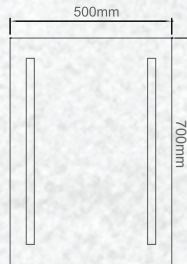

NEW

Mirror Lights

30W   **VT-8700**

SKU: 40451 - 6400K White   3800157654999

Voltage/Frequency:	AC:200-240V,50/60Hz
Luminous Flux:	750lm
CRI:	>80
Beam Angle:	120°
Material :	Iron
Unit GW :	9.2 Kg
IP Rating:	IP44
Size :	700x500x35mm
Box Qty:	1Pcs