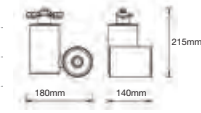

5 YEAR
WARRANTY*