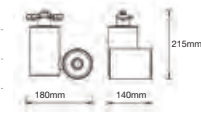

5 YEAR
WARRANTY*