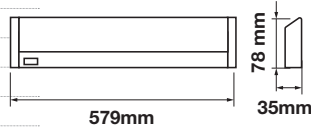

Cabinet Fitting

10w VT-8112

SKU: 5068 - 3000K Warm White 3800157606714
SKU: 5070 - 6000K White 3800157606738

Sensor Compatible:	Yes
Voltage/Frequency:	AC:220-240V,50/60Hz
Luminous Flux:	800lm
LED Type:	SMD
CRI:	>80
PF:	>0.9
Beam Angle:	110°
Body Type:	Aluminium Body, Plastic Diffuser
On/Off:	>10,000
Life span:	20,000 Hours
Gross weight:	600g
Dimension:	579x78x35mm
Box Qty:	12 Pcs