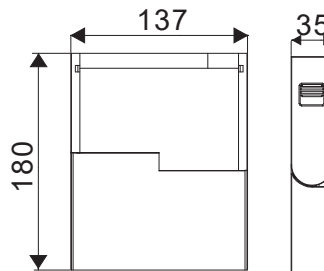

Magnetic Linear Track Light

10w VT-4210

SKU: 7962 - 3000K Warm White 3800157652803
SKU: 7963 - 4000K Day White 3800157652810

Voltage/Frequency:	DC:24V	Beam Angle:	30°
Luminous Flux:	700lm	Body Type:	Aluminium
LED Type:	SMD	Life span:	30,000 Hours
CRI:	>90	Dimension:	137x35x180mm
Color of Fixture:	Black	Box Qty:	16 PCS

3 YEAR WARRANTY

UGR<19

Magnetic Linear Track Light

20w VT-4220

SKU: 7964 - 3000K Warm White 3800157652827
SKU: 7965 - 4000K Day White 3800157652834

Voltage/Frequency:	DC:24V	Beam Angle:	30°
Luminous Flux:	1200lm	Body Type:	Aluminium
LED Type:	SMD	Life span:	30,000 Hours
CRI:	>90	Dimension:	270x35x180mm
Color of Fixture:	Black	Box Qty:	8 PCS

3 YEAR WARRANTY

UGR<19