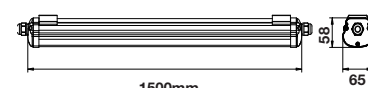

Voltage/Frequency: AC:200-240V,50/60Hz

Luminous Flux: 3840lm

LED Type: SMD

CRI: >70

PF: >0.9

Beam Angle: 120°

Body Type: Plastic

On/Off: >10,000

Life span: 20,000 Hours

Gross weight: 1.1 kg

Dimension: 1500x65x58mm

Box Qty: 12 Pcs