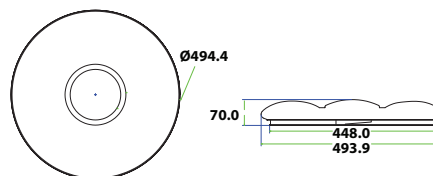

Domelight-Remote Control-CCT Changeable

60w VT-8556

SKU: 1491 - 3IN1

3800157648745

Sensor Compatible:	Yes
Voltage/Frequency:	AC:175-265V,50/60Hz
Luminous Flux:	4200lm
IP Rating:	IP20
CRI:	>80
PF:	>0.9

Beam Angle:	120°
Color of Fixture:	White
Body Type:	Plastic+Metal
Shape:	Round
Dimension:	Ø493.9x70mm
Box Qty:	5 Pcs

DIMMABLE
WITH REMOTE

CCT CHANGING
With Remote Control