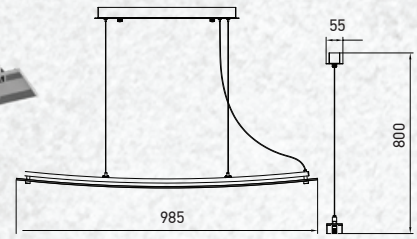

Designer Bend Glass-Surface Lamp

18w VT-7019 Built In LED

SKU: 3897 - 4000K Day white 3800157621151

Voltage/Frequency:	AC:220-240V,50Hz
Luminous Flux:	1350lm
LED Type:	SMD
CRI:	>80
PF:	>0.8
Beam Angle:	120°

No. of LED:	90 pcs
Material :	Stainless Steel+Metal+Glass
Unit GW :	1.50 Kg
Life Span:	20,000 Hours
Size :	985x55x65mm
Box Qty:	6Pcs