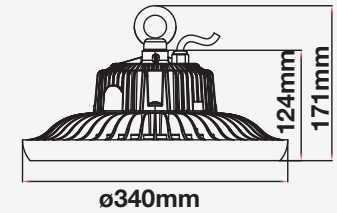

MODEL	WATTS	LUMENS	BEAM ANGLE	BOX QTY.
VT-9-150	150w	18000	90°	2 pcs

SKU: 560 | 4000K DAY WHITE

SKU: 561 | 6400K WHITE

1-10V
DIMMABLE

120
Lumen/W