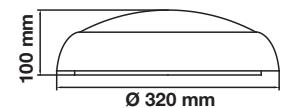

MODEL	WATTS	LUMENS	BOX QTY.	SKU: 801 | 4000K DAY WHITE SKU: 802 | 6400K WHITE
VT-15	15w	1400	10 pcs