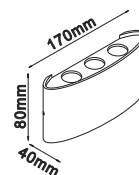

NEW

Black

SKU: 8684 - 4000K Day White 3800157654890

White

SKU: 8683 - 4000K Day White 3800157654883

Up-Down Lights

10W VT-815-B

Sensor Compatible:	Yes
Voltage/Frequency:	AC:220-240V,50Hz
Luminous Flux:	800lm
IP Rating:	IP54
CRI:	>80

PF:	>0.45
Beam Angle:	120°
Body Type:	Aluminum
Dimension:	200x130x100mm
Box Qty:	20 Pcs

Black

SKU: 8615 - 3000K Warm White 3800157652278
SKU: 8616 - 4000K Day White 3800157652285

White

SKU: 8613 - 3000K Warm White 3800157652254
SKU: 8614 - 4000K Day White 3800157652261

Up-Down Lights

6W VT-846-B

Sensor Compatible:	Yes
Voltage/Frequency:	AC:220-240V,50Hz
Luminous Flux:	540lm
IP Rating:	IP54
CRI:	>80

PF:	>0.6
Beam Angle:	Up150° / Down150°
Body Type:	Aluminium
Dimension:	170x40x80mm
Box Qty:	20 Pcs