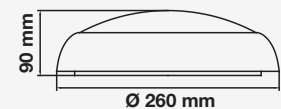

2D Bulkhead

Our resilient IP65 LED bulkheads make a good choice for outdoor residential, business, and industrial areas that need constant lighting since they can withstand weather, dust, and vandalism.

MODEL	WATTS	LUMENS	BOX QTY.	SKU: 815 | 4000K DAY WHITE
VT-08	8w	720	10 pcs	

MODEL	WATTS	LUMENS	BOX QTY.	SKU: 801 | 4000K DAY WHITE SKU: 802 | 6400K WHITE
VT-15	15w	1400	10 pcs	

2D Bulkhead with Emergency Battery Backup

These IP65 LED bulkheads are equipped with Ni-Cad batteries that automatically charges while in use. These fixtures can operate up to three (3) hrs on emergency situations.

- **AC:200-240V,50/60Hz**
- **>1.2 Watts Emergency Standby Watts**
- **60mA Battery Charging Current**
- **200mA Battery Discharging Current**
- **Ni-CD AA, 7.2V 1.0Ah Battery Type**
- **Green LED Charging indicate**
- **Including battery protection circuit & inhibiting mode**
- **PC Body type**
- **>3 hrs Emergency Operation time**
- **SMD LED Type**
- **30,000 hrs Lifespan**

3 YEAR
WARRANTY*

MODEL	WATTS	LUMENS	BOX QTY.	SKU: 816 | 4000K DAY WHITE
VT-11	10w	720	10 pcs	

MODEL	WATTS	LUMENS	BOX QTY.	SKU: 806 | 4000K DAY WHITE
VT-17	17w	1400	10 pcs