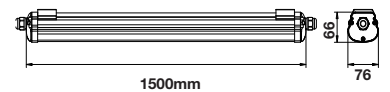

Voltage/Frequency:	AC:220-240V,50/60Hz
Luminous Flux:	3920lm
LED Type:	SMD
CRI:	>70

PF:	>0.9
Beam Angle:	120°
Body Type:	ABS+PC
On/Off:	>10,000

Life span:	20,000 Hours
Gross weight:	2.35 kg
Dimension:	1500x76x66mm
Box Qty:	12 Pcs