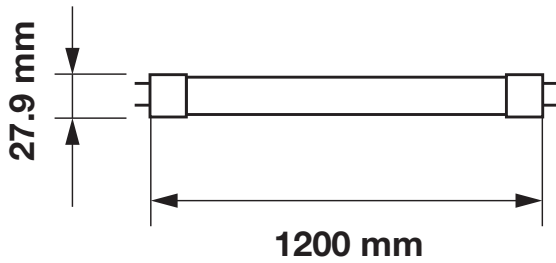

MODEL	WATTS	EQ.WATTS	LUMENS	WEIGHT-KG	BOX QTY.
VT-1615	15w		2400lm	0.261	25 pcs

SKU: 6480 | 3000K WARM WHITE
SKU: 6481 | 4000K DAY WHITE
SKU: 6482 | 6400K WHITE