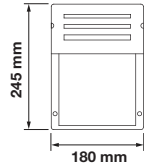

Wall Lamp

VT-754-MB

SKU: 7076

3800157616294

Voltage: AC:220-240V,50Hz

Max.Watts: 40W

IP Rating: IP44

Holder: E27

Color of Fixture: Matt Black

Body Type: Aluminium+Glass

Size: 245x180x93mm

Box Qty: 10 Pcs