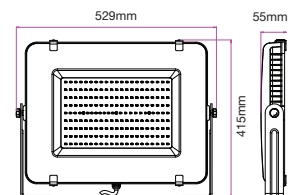

VT-300-G

- SKU: 488 | 4000K DAY WHITE
- SKU: 489 | 6400K WHITE

WATTS	LUMENS	BOX QTY.
300w	24000	2 pcs