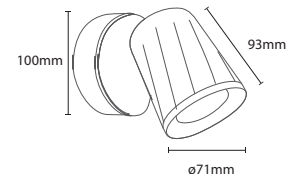

Single Head

6W VT-806-W

SKU: 8250 - 3000K Warm White
SKU: 8252 - 4000K Day White

3800157627009
3800157627023

Sensor Compatible:	Yes
Voltage/Frequency:	AC:220-240V,50/60Hz
Luminous Flux:	480lm
IP Rating:	IP20
CRI:	>80

PF:	>0.5
Beam Angle:	100°
Body Type:	Plastic+Metal
Dimension:	100x93mm
Box Qty:	24 Pcs