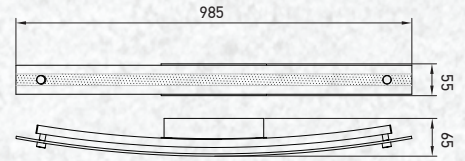

Designer Bend Glass-Surface Lamp

18w VT-7019 Built In LED

SKU: 3897 - 4000K Day white 3800157621151

Voltage/Frequency:	AC:220-240V,50Hz
Luminous Flux:	1350lm
LED Type:	SMD
CRI:	>80
PF:	>0.8
Beam Angle:	120°

No. of LED:	90 pcs
Material :	Stainless Steel+Metal+Glass
Unit GW :	1.50 Kg
Life Span:	20,000 Hours
Size :	985x55x65mm
Box Qty:	6Pcs

Designer Bend Glass-Hanging Pendant

18w VT-7020 Built In LED

SKU: 3898 - 4000K Day white 3800157621168

Voltage/Frequency:	AC:220-240V,50Hz
Luminous Flux:	1350lm
LED Type:	SMD
CRI:	>80
PF:	>0.8
Beam Angle:	120°

No. of LED:	90 pcs
Material :	Stainless Steel+Metal+Glass
Unit GW :	1.98 Kg
Life Span:	20,000 Hours
Size :	985x55x800mm
Box Qty:	6Pcs

Designer Bend Series - Surface Chrome

36w VT-7038 Built In LED

SKU: 3899 - 4000K Day white 3800157621175

Voltage/Frequency:	AC:220-240V,50Hz
Luminous Flux:	2700lm
LED Type:	SMD
CRI:	>80
PF:	>0.8
Beam Angle:	120°

No. of LED:	180 pcs
Material :	Stainless Steel+Metal+Glass
Unit GW :	3.53 Kg
Life Span:	20,000 Hours
Size :	985x120x75mm
Box Qty:	6Pcs