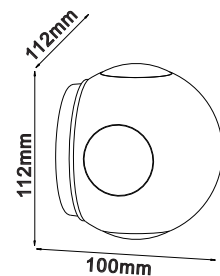

Round-IP65
4W VT-834-W

Sensor Compatible:	Yes
Voltage/Frequency:	AC:220-240V,50/60Hz
Luminous Flux:	440lm
IP Rating:	IP65
CRI:	>80

PF:	>0.45
Beam Angle:	4*90°
Body Type:	Aluminum
Dimension:	Ø112mm
Box Qty:	20 Pcs