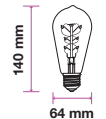

Amber Cover -Filament-ST64-B22

4W VT-2145D

SKU: 7420 - 2200K Warm White 3800157633086

EQ. Watts:	25w
Voltage/Frequency:	AC:220-240V,50Hz
Luminous Flux:	350lm
Commercial Type:	ST64

LED Type:	Filament
CRI:	>80
PF:	>0.5
Base:	B22

Beam Angle:	300°
Body Type:	Glass
Dimension:	64x138mm
Box Qty:	100 Pcs

Amber Cover -Filament-ST64-E27

5W VT-2065

SKU: 7218 - 2200K Warm White 3800157617260

EQ. Watts:	30w
Voltage/Frequency:	AC:220-240V,50Hz
Luminous Flux:	300lm
Commercial Type:	ST64

LED Type:	Filament
CRI:	>80
PF:	>0.5
Base:	E27

Beam Angle:	300°
Body Type:	Glass
Dimension:	64x140mm
Box Qty:	100 Pcs

Amber Cover -Filament-ST64-E27

5W VT-2066

SKU: 7220 - 2200K Warm White 3800157617284

EQ. Watts:	30w
Voltage/Frequency:	AC:220-240V,50Hz
Luminous Flux:	300lm
Commercial Type:	ST64

LED Type:	Filament
CRI:	>80
PF:	>0.5
Base:	E27

Beam Angle:	300°
Body Type:	Glass
Dimension:	64x140mm
Box Qty:	100 Pcs

Amber Cover -Filament-ST64-E27

5W VT-2065D

SKU: 7416 - 2200K Warm White 3800157632003

EQ. Watts:	30w
Voltage/Frequency:	AC:220-240V,50/60Hz
Luminous Flux:	300lm
Commercial Type:	ST64

LED Type:	Filament
CRI:	>80
PF:	>0.5
Base:	E27

Beam Angle:	300°
Body Type:	Glass
Dimension:	64x140mm
Box Qty:	100 Pcs

Amber Cover -Filament-ST64-E27

6W VT-1966

SKU: 4362 - 2200K Warm White 3800157602754

EQ. Watts:	45w
Voltage/Frequency:	AC:220-240V,50Hz
Luminous Flux:	500lm
Commercial Type:	ST64

LED Type:	Filament
CRI:	>80
PF:	>0.5
Base:	E27

Beam Angle:	300°
Body Type:	Glass
Dimension:	64x138mm
Box Qty:	50 Pcs