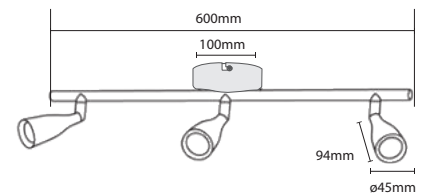

Tripple Head

13.5W VT-813-W

SKU: 8270 - 3000K Warm White
SKU: 8272 - 4000K Day White

3800157627207
3800157627221

Sensor Compatible:	Yes
Voltage/Frequency:	AC:220-240V,50/60Hz
Luminous Flux:	1080lm
IP Rating:	IP20
CRI:	>80

PF:	>0.5
Beam Angle:	100°
Body Type:	Plastic+Metal
Dimension:	600x100x94mm
Box Qty:	12 Pcs