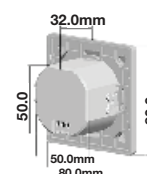

Microwave Sensor

Max 300W(LED)

VT-8023

SKU: 5083 3800157608039

Sensor Type:	Microwave
Colour:	White
Detection Range:	180°
Voltage:	AC:220-240V,50/60Hz
Rated Load:	Max 300W(LED)
Detection Distance:	5m-15m(adjustable)

Ambient Light:	<3-2000LUX(adjustable)
Body Type:	Plastic
IP Rating:	IP20
Dimension:	80x80x32mm
Time Delay:	10 sec to 12 min (adjustable)
Box Qty:	100 Pcs