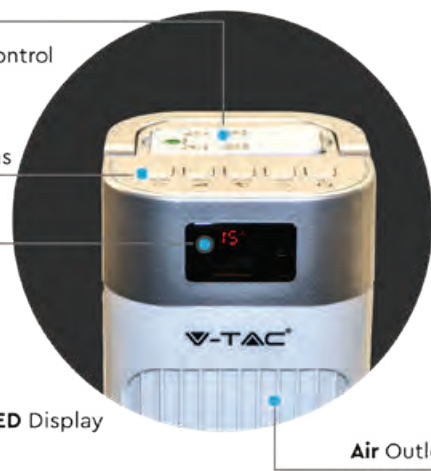

Tower Fan

VT-5536

SKU: 7900 EAN: 3800157644709

3 Wind Mode
Normal | Natural | Sleep

3 Fan Speed
Low | Medium | High

- Power(Watts): 55
- Voltage/Freq: AC:220-240V,50Hz
- Size(inches): 36
- Material: ABS
- Unit Color: White
- Speed: 3(Low-Med-High)
- Wind Mode: 3 (Normal-Natural-Sleep)
- Timer: 1-15hrs(Max)
- Power Cord Length: 1.8m
- Plug Type: EU
- IP Rating: IP20
- Box Qty: 1pc