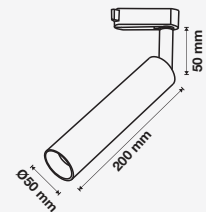

MODEL	WATTS	LUMENS	PF	CRI	BOX QTY.	BEAM ANGLE
VT-420-B	20w	1400	>0.9	>90	40 pcs	24°

- SKU: 365 | 3000K WARM WHITE
- SKU: 366 | 4000K DAY WHITE
- SKU: 367 | 5000K WHITE