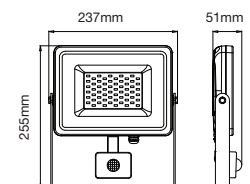

VT-50-S-W

SKU: 466 | 3000K WARM WHITE
SKU: 467 | 4000K DAY WHITE
SKU: 468 | 6400K WHITE

WATTS	LUMENS	BOX QTY.
50w	4000	10 pcs