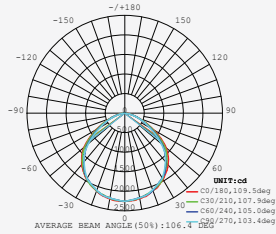

LUMINOUS INTENSITY DISTRIBUTION DIAGRAM