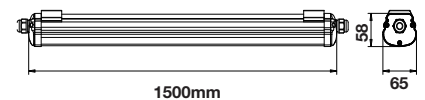

*Super***BRIGHT**
160
LUMENS/W

Waterproof Fittings

MODEL	WATTS	LUMENS	ON/OFF	BODY TYPE	PF	WEIGHT-KG	BOX QTY.
VT-1524	24w	3840	15000	PC+ABS	>0.9	0.60 kg	12 pcs

SKU: 6485 - 4500K DAY WHITE
SKU: 6486 - 6400K WHITE

MODEL	WATTS	LUMENS	ON/OFF	BODY TYPE	PF	WEIGHT-KG	BOX QTY.
VT-1532	32w	5120	15000	PC+ABS	>0.9	1.1 kg	12 pcs

SKU: 6483 - 4500K DAY WHITE
SKU: 6484 - 6400K WHITE