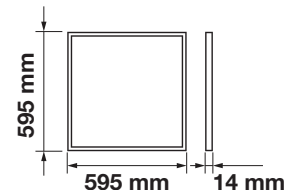

SKU: 750 | 4000K DAY WHITE
SKU: 751 | 6400K WHITE

MODEL	WATTS	LUMENS	BOX QTY.
VT-636	36w	3600	6 pcs

TP(A) POLYCARBONATE MICROPRISMATIC DIFFUSER

SKU: 632 | 3000K WARM WHITE
SKU: 633 | 4000K DAY WHITE
SKU: 634 | 6400K WHITE

MODEL	WATTS	LUMENS	BOX QTY.
VT-645	45w	3600	6 pcs