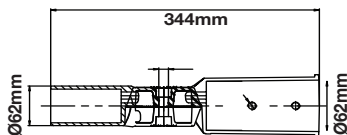

Compatible with 100W, 120W and 150W models, this adapter allows the angle of the streetlight to be adjusted as per client's requirements.