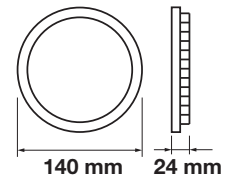

Body Type: Aluminium+Satin Nickel
Dimension: Ø140x24mm
Box Qty: 40 Pcs