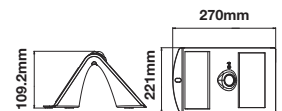

Battery:	3.7V Lithium Battery 4000mAh
Lumens:	800lm
No. of LED:	60pcs (Front 56pcs, Back 4 pcs)
Detecting Angle:	120°
Sensing Range:	2 - 6 mtrs

Charging Time:	6-7 hrs Sunlight Charging
IP Rating:	IP65
Material:	ABS+PC
Dimension:	270x221x109.2mm
Working Time:	Mode A: 5 hours, Mode B: 2-3 nights Mode C: 3-4 nights
Box Qty:	20Pcs