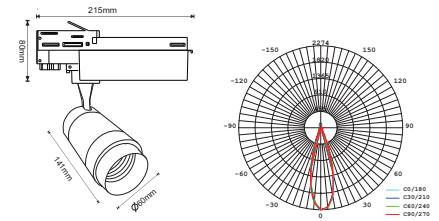

Tracklights-Smart Color Changing

15w VT-7715-B

SKU: 1457 - 3 IN 1 3800157637916

Sensor Compatible:	
Voltage/Frequency:	AC:220-240V,50/60Hz
Luminous Flux:	500
LED Type:	COB
CRI:	>80
PF:	>0.5

CCT and Dimming VIA SMART PHONE APP

CCT Adjustable
2800K/4000K/6000K