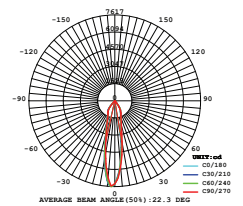

Sensor Compatible:	Yes	Beam Angle:	22°
Voltage/Frequency:	AC:220-240V,50/60Hz	Color of Fixture:	Black
Luminous Flux:	2600lm	Body Type:	Aluminium
LED Type:	COB	Life span:	20,000 Hours
CRI:	>70	Dimension:	225x185x138mm
PF:	>0.9	Box Qty:	8 Pcs