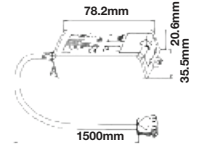

Sensor Type:	Infrared
Colour:	White
Detection Range:	30°
Voltage:	AC:110-240V,50/60Hz
Rated Load:	Max 200W(LED)
Detection Distance:	5cm/6cm(<24°C)

Ambient Light:	
Body Type:	Plastic
IP Rating:	IP20
Dimension:	35.5x78.2x20.6mm
Box Qty:	100 Pcs