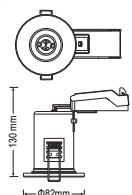

**30-60-90 MIN
Fire Rated**

Fire Rated Fitting-GU10

SKU: 3688 EAN: 3800157626934

Model:	VT-703-CH
Base:	GU10
Material:	Steel
Shape:	Round
Color of Fxture:	Chrome
IP Rating:	IP20
Dimension:	Ø82mmx130mm
Cutting Size:	68mm
Box Qty:	40 Pcs