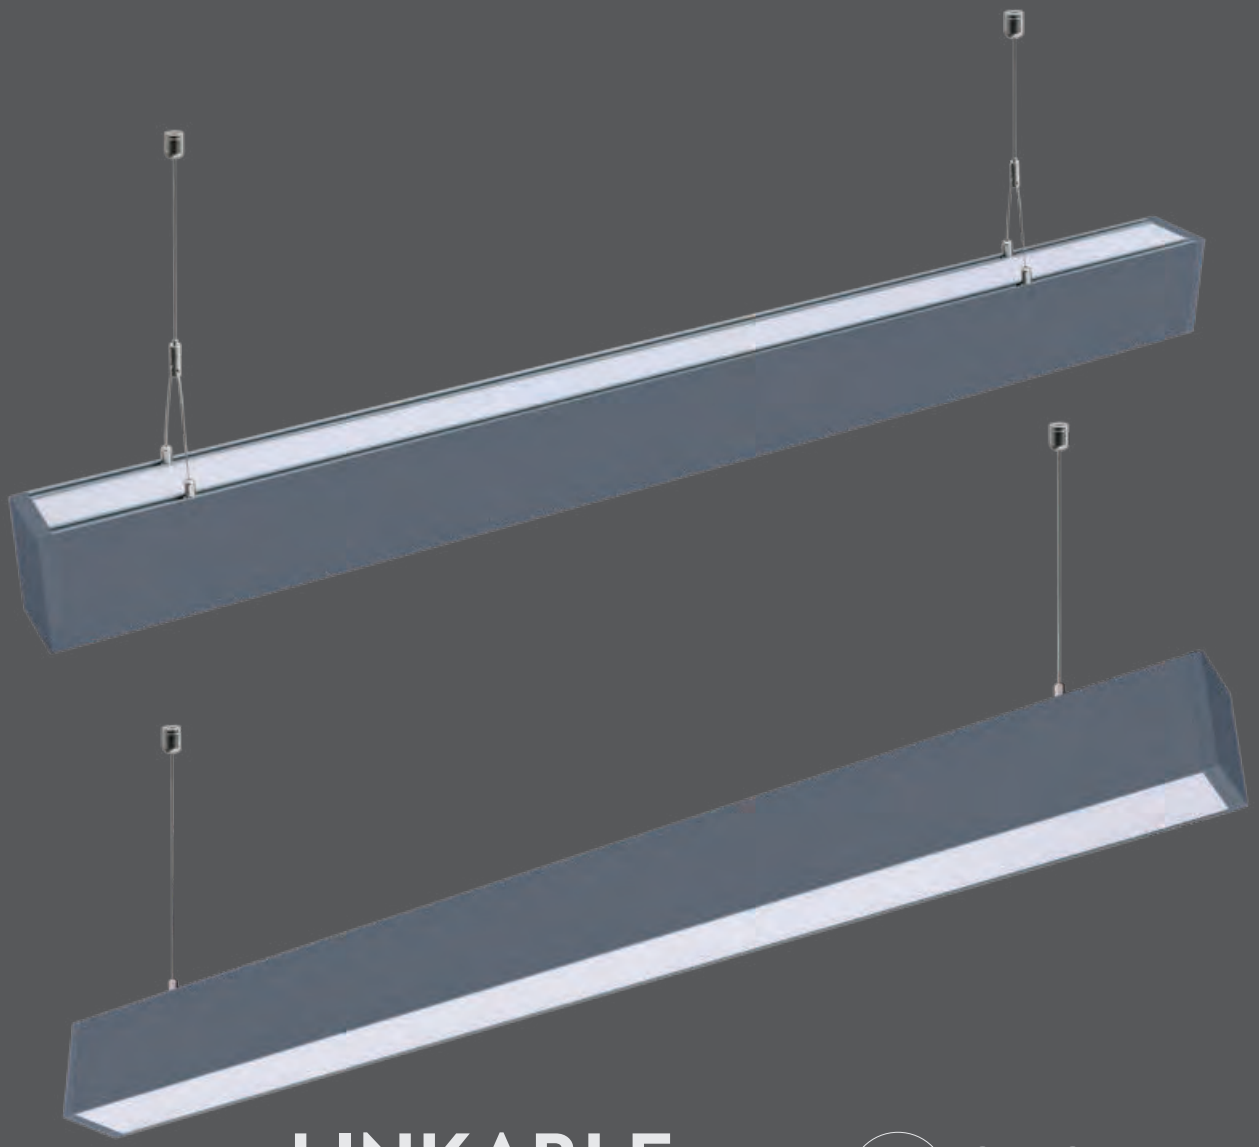

LINKABLE
Up to 12 Meters Together

0-10V
DIMMABLE

LINEAR HANGING UP-DOWN LIGHTS

This modern range of suspended linear lights has up & down illumination for a more evenly distributed light that creates a subtle ambient yet sufficient lighting for any commercial lighting. Linear up & down lights are offered in three colors variants Black, Silver and White.