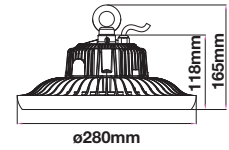

UFO-High Lumen-Meanwell Driver

100w VT-9107

SKU: 5588 - 6400K White

3800157622301

Sensor Compatible:	Yes
Voltage/Frequency:	AC:100-240V,50/60Hz
Luminous Flux:	13000lm
LED Type:	SMD
CRI:	>70
PF:	>0.9
Beam Angle:	90°
Body Type:	Die Cast Aluminium
IP Rating:	IP65
Dimension:	280x165mm
Box Qty:	4 Pcs

90° BEAM ANGLE

5 YEAR WARRANTY

LUMINOUS INTENSITY DISTRIBUTION DIAGRAM

1-10V DIMMABLE

IP65 RATING

UFO-High Lumen-Meanwell Driver

500w VT-9500

SKU: 5607 - 4000K Day White

3800157625050

SKU: 5608 - 6400K White

3800157625067

Sensor Compatible:	Yes
Voltage/Frequency:	AC:90-295V,50Hz
Luminous Flux:	65000lm
LED Type:	SMD
CRI:	>80
PF:	>0.9
Beam Angle:	120°
Body Type:	Die Cast Aluminium
IP Rating:	IP65
Dimension:	Ø360
Box Qty:	1 Pcs

120° BEAM ANGLE

5 YEAR WARRANTY

1-10V DIMMABLE

IP65 RATING

UFO-Highbay-120°

50w VT-9065-W

SKU: 5609 - 3000K Warm White

3800157626507

SKU: 5610 - 4000K Day White

3800157626514

SKU: 5611 - 6400K White

3800157626521

Sensor Compatible:	Yes
Voltage/Frequency:	AC:220-240V,50Hz
Luminous Flux:	4000lm
LED Type:	SMD
CRI:	>70
PF:	>0.9
Beam Angle:	120°
Body Type:	Die Cast Aluminium
IP Rating:	IP44
Dimension:	220x114mm
Box Qty:	8 Pcs

120° BEAM ANGLE

LUMINOUS INTENSITY DISTRIBUTION DIAGRAM