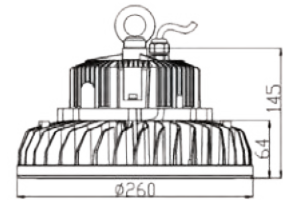

MODEL	WATTS	LUMENS	BEAM ANGLE	BOX QTY.
VT-9-200N	200w	28000	120°	1 pcs

SKU: 58011 | 4000K DAY WHITE
SKU: 58111 | 5700K WHITE