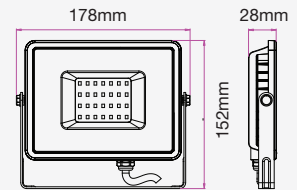

VT-30-W

SKU: 403 | 3000K WARM WHITE
SKU: 404 | 4000K DAY WHITE
SKU: 405 | 6400K WHITE

WATTS	LUMENS	BOX QTY.
30w	2400	10 pcs