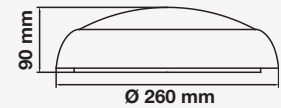

2D Bulkhead with Sensor

This range of LED bulkheads are recommended for purposes of increasing security in garages, walkways, and parking areas. With competitive detection range and dimmable functions, these bulkheads exhibit exceptional performance in outdoor security lighting.

- **AC:200-240V,50/60Hz**
- **120° / 360° Detection Angle**
- **3m, 5m, 8m, 10m (optional) Detection Distance**
- **Max D10Mx4M Detection Range**
- **10S, 1min, 5min, 10min customized Hold Time**
- **Day, 10Lux, 30Lux, 50Lux optional Day light Sensor**
- **Yes, 0, 10%, 20%, 30% optional Dimmable Function**
- **0.5~3m/s Detection Motion Speed**
- **PC Body type**
- **>3 hrs Emergency Operation time**
- **SMD LED Type**
- **30,000 hrs Lifespan**

5 YEAR
WARRANTY*

MODEL	WATTS	LUMENS	BOX QTY.
VT-09	8w	720	10 pcs

SKU: 818 | 4000K DAY WHITE

MODEL	WATTS	LUMENS	BOX QTY.
VT-16	15w	1400	10 pcs

SKU: 803 | 3000K WARM WHITE
SKU: 804 | 4000K DAY WHITE
SKU: 805 | 6400K WHITE

MODEL	WATTS	LUMENS	BOX QTY.
VT-22	15w	1450l	10 pcs

SKU:819 | 4000K DAY WHITE

VANDAL-PROOF