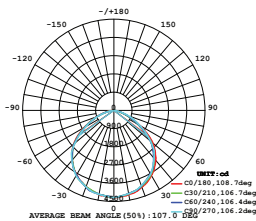

LUMINOUS INTENSITY DISTRIBUTION DIAGRAM