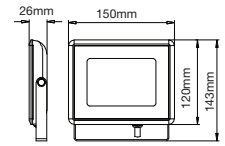

IP65
RATING

E Series-Black Body 30W VT-4031B

SKU: 5952 - 3000K Warm White 3800157625456
SKU: 5953 - 4000K Day White 3800157625463
SKU: 5954 - 6500K White 3800157625470

Sensor Compatible:	Yes
Voltage/Frequency:	AC:220-240V,50Hz
Luminous Flux:	2550lm
Color of Fixture:	Black
CRI:	>70
PF:	>0.9
IP Rating:	IP65
Beam Angle:	110°
Body Type:	Aluminium
Dimension:	185x163x26mm
Box Qty:	20 Pcs