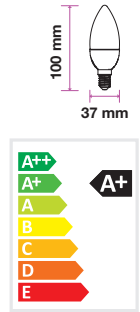

EQ. Watts: 40w
 Voltage/Frequency: AC:220-240V,50Hz
 Luminous Flux: 470lm
 Commercial Type: Candle

LED Type: SMD
 CRI: >80
 PF: >0.5
 Base: E14

Beam Angle: 200°
 Body Type: ThermoPlastic
 Dimension: 37x100mm
 Box Qty: 50 Pcs