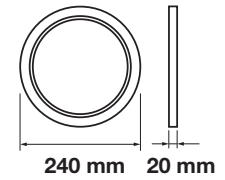

SG Series-Round

22W VT-2200 RD

SKU: 4833 - 6400K White 3800230622662

Cutting Size:

Ø220mm

Emergency Pack:	Available
Voltage/Frequency:	AC:85-265V,50/60Hz
Luminous Flux:	2200lm
Beam Angle:	120°

LED Type:	SMD
CRI:	>80
PF:	>0.9
Shape:	Round

Body Type:	Aluminium(PKW)
Dimension:	Ø240x20mm
Box Qty:	20 Pcs

Trimless Panel-Round

8W VT-888RD

SKU: 4931 - 3000K Warm White 3800157606479
SKU: 4932 - 4000K Day White 3800157606486
SKU: 4933 - 6400K White 3800157606493

Cutting Size:

Ø75mm

Emergency Pack:	Available
Voltage/Frequency:	AC:85-265V,50/60Hz
Luminous Flux:	800lm
Beam Angle:	120°

LED Type:	SMD
CRI:	>80
PF:	>0.9
Shape:	Round

Body Type:	Aluminium
Dimension:	Ø90x8mm
Box Qty:	100 Pcs

Trimless Panel-Round

15W VT-1515RD

SKU: 4934 - 3000K Warm White 3800157606509
SKU: 4935 - 4000K Day White 3800157606516
SKU: 4936 - 6400K White 3800157606523

Cutting Size:

Ø130mm

Emergency Pack:	Available
Voltage/Frequency:	AC:85-265V,50/60Hz
Luminous Flux:	1500lm
Beam Angle:	120°

LED Type:	SMD
CRI:	>80
PF:	>0.9
Shape:	Round

Body Type:	Aluminium
Dimension:	Ø146x8mm
Box Qty:	40 Pcs

Trimless Panel-Round

22W VT-2222RD

SKU: 4937 - 3000K Warm White 3800157606530
SKU: 4938 - 4000K Day White 3800157606547
SKU: 4939 - 6400K White 3800157606554

Cutting Size:

Ø155mm

Emergency Pack:	Available
Voltage/Frequency:	AC:85-265V,50/60Hz
Luminous Flux:	2200lm
Beam Angle:	120°

LED Type:	SMD
CRI:	>80
PF:	>0.9
Shape:	Round

Body Type:	Aluminium
Dimension:	Ø170x8mm
Box Qty:	40 Pcs