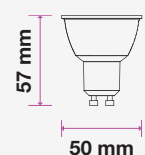

MODEL	WATTS	EQ.WATTS	LUMENS	BASE	BOX QTY.
VT-271	10w	70w	1000	GU10	200 pcs
SKU: 878	| 3000K WARM WHITE				
SKU: 879	| 4000K DAY WHITE				
SKU: 880	| 6400K WHITE