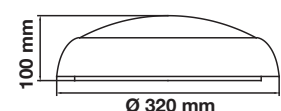

MODEL	WATTS	LUMENS	BOX QTY.	SKU: 806 | 4000K DAY WHITE
VT-17	17w	1400	10 pcs