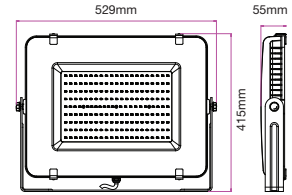

VT-306-B

SKU: 791 | 4000K DAY WHITE
SKU: 792 | 6400K WHITE

WATTS	LUMENS	BOX QTY.
300w	36000	2 pcs

120
Lumen/W