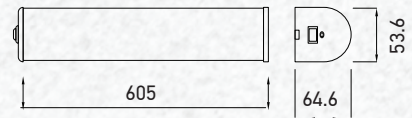

Mirror Surface Light - Chrome Cap

10w VT-7010-CH Built In LED

SKU: 3916 - 4000K Day White 3800157626118
SKU: 3917 - 6400K White 3800157626125

Voltage/Frequency:	AC:220-240V,50/60Hz
Luminous Flux:	950lm
LED Type:	SMD
CRI:	>80
PF:	>0.5
Beam Angle:	150°

No. of LED:	N/A
Material :	Aluminium+PC
Unit GW :	0.63 Kg
Life Span:	30,000 Hours
Size :	605x53.6x64.6mm
Box Qty:	10Pcs