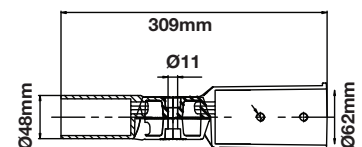

VT-795

SKU: 3624 3800157608152

Compatible with 100W, 120W and 150W models, this adapter allows the angle of the streetlight to be adjusted as per client's requirements.

STREETLIGHT-ADAPTER

VT-795-1

SKU: 3668 3800157625029