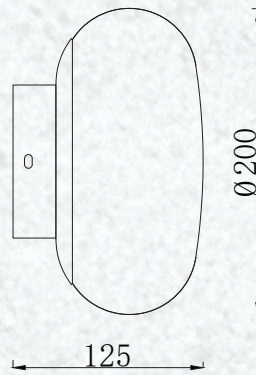

Ceiling Lamp-TRIAC Dimmable

12W VT-7203

SKU: 40041 - 3000K Warm White 3800157640527

Voltage/Frequency: AC:220-240V

Luminous Flux: 1000lm

LED Type: SMD

CRI: >80

PF: >0.9

Beam Angle: 120°

No. of LED: 72 pcs

Material: PC + Iron

Unit GW: 1.2 kgs

Life Span: 30,000 Hours

Size: ø200x125mm

Box Qty: 1Pcs