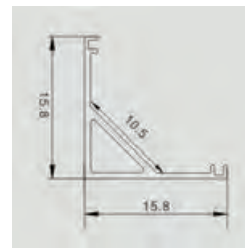

Aluminium Profiles-Milky

Model No:	VT-8109
SKU:	3353
Dimension:	2000x15.8x15.8mm
Color of Fixture:	Milky
EAN:	3800157636810

Aluminium Profiles-White Housing

Model No:	VT-8109-W
SKU:	3369
Dimension:	2000x15.8x15.8mm
Color of Fixture:	White
EAN:	3800157640190

Box Qty. 160 Pcs