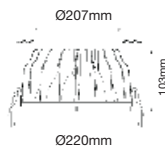

Sensor Compatible:	Yes
Voltage/Frequency:	AC:100-270V,50/60Hz
Luminous Flux:	4800lm
LED Type:	COB
CRI:	>80
PF:	>0.9

Beam Angle:	120°
Body Type:	PKW
Color of Fixture:	PKW
Shape:	Round
Dimension:	Ø220x103mm
Cutting Size:	Ø207mm
Box Qty:	12 Pcs

Reflector Series

10W VT-2610

SKU: 1100 - 6000K White 3800230622372