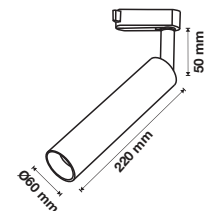

LED TRACKLIGHTS

4 Line Tracklights-White Body

A complete range of durable 7w to 20w 4-line LED track lights with aluminum body equipped with LED Chip by Samsung. These COB LEDs are also renowned for its high-CRI rating, perfect for retail lighting. Available in a stylish, clean white finish.

5 YEAR
WARRANTY*

- **COB LED Type**
- **30,000 hrs Lifespan**
- **24° Beam Angle**
- **AC:220-240V,50Hz**
- **High CRI of > 90**
- **Aluminum Body**

MODEL	WATTS	LUMENS	PF	CRI	BOX QTY.	BEAM ANGLE
VT-407-W	7w	490	>0.5	>90	40 pcs	24°

SKU: 350 | 3000K WARM WHITE
SKU: 351 | 4000K DAY WHITE
SKU: 352 | 5000K WHITE

MODEL	WATTS	LUMENS	PF	CRI	BOX QTY.	BEAM ANGLE
VT-415-W	15w	1200	>0.5	>90	40 pcs	24°

SKU: 356 | 3000K WARM WHITE
SKU: 357 | 4000K DAY WHITE
SKU: 358 | 5000K WHITE

MODEL	WATTS	LUMENS	PF	CRI	BOX QTY.	BEAM ANGLE
VT-420-W	20w	1600	>0.9	>90	40 pcs	24°

SKU: 362 | 3000K WARM WHITE
SKU: 363 | 4000K DAY WHITE
SKU: 364 | 5000K WHITE