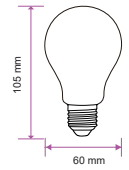

EQ. Watts:	
Voltage/Frequency:	AC:220-240V,50/60Hz
Luminous Flux:	20lm
Commercial Type:	A60

LED Type:	COB
CRI:	>80
PF:	>0.45
Base:	E27

Beam Angle:	300°
Body Type:	Glass
Dimension:	Ø64x145mm
Box Qty:	100 Pcs