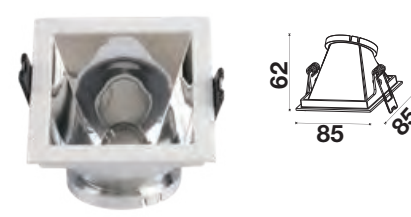

Fitting Square-GU10

Model No	VT-875-WC
SKU:	3168
Base:	GU10
Material:	Aluminium+PC
Shape:	Square
Color of Fixture:	White+Chrome
Dimension:	85x85x62mm
Cutting Size:	80x80mm
EAN:	3800157639118
Box Qty:	50 Pcs