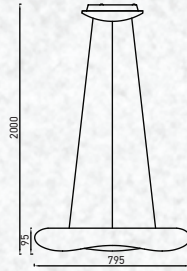

Designer Series Pendant-Color Changing

82W VT-7750

SKU: 3960 -3IN1

3800157636544

Voltage/Frequency:	AC:220-240V,50Hz
Luminous Flux:	7300lm
LED Type:	SMD
CRI:	>80
PF:	>0.9
Beam Angle:	120°
No. of LED:	768 pcs
Material :	PC
Unit GW :	6.85 kgs
Life Span:	30,000 Hours
Size :	795x2000mm
Box Qty:	1Pcs