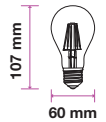

EQ. Watts:	60w
Voltage/Frequency:	AC:220-240V,50/60Hz
Luminous Flux:	840lm
Commercial Type:	A60

LED Type:	Filament
CRI:	>80
PF:	>0.5
Base:	E27

Beam Angle:	300°
Body Type:	Glass
Dimension:	60x107mm
Box Qty:	50 Pcs