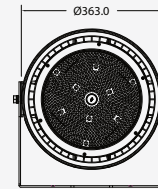

VT-500D

SKU: 490 | 5000K WHITE

WATTS	LUMENS	BEAM ANGLE	BOX QTY.
500w	67500	45°	1 pcs