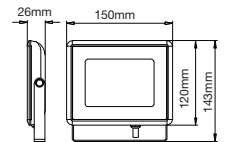

E Series-Black Body

20w VT-4021

SKU: 5991 - Green 3800157625395
SKU: 5992 - Red 3800157625401
SKU: 5993 - Blue 3800157625418