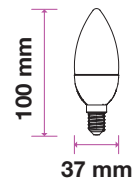

MODEL	WATTS	EQ.WATTS	LUMENS	BASE	SHAPE	BOX QTY.
VT-294D	5.5w	40w	470	E14	Candle	200 pcs
SKU: 859 | 3000K WARM WHITE