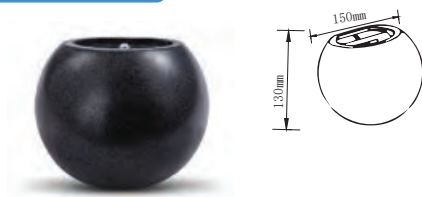

CRI: >80
 PF: >0.5
 Base: GU10
 Beam Angle: 38°

DIMMABLE

Body Type: Plastic
 Dimension: 50x57mm
 Box Qty: 50 Pcs

Concrete Wall Lamp

NEW

Model No	VT-891D
SKU:	8690
Base:	G9
Material:	Concrete
Shape:	Round
Color of Fxture:	Dark Grey
Dimension:	150x130x130mm
EAN:	3800157655316
Box Qty:	12 Pcs