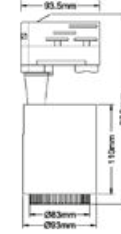

Sensor Compatible:	Yes	Beam Angle:	20° ~ 60° (Adjustable)
Voltage/Frequency:	AC:220-240V,50/60Hz	Color of Fixture:	White
Luminous Flux:	1450lm	Body Type:	Aluminium
LED Type:	COB	Life span:	30,000 Hours
CRI:	>95	Dimension:	Ø93x93.5x230mm
PF:	>0.9	Box Qty:	20 Pcs