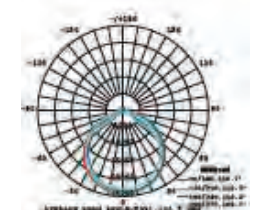

1-10V DIMMABLE

IP65 RATING