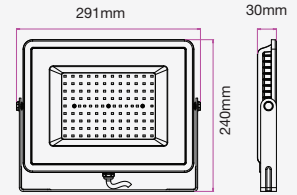

VT-100-G

- SKU: 472 | 3000K WARM WHITE
- SKU: 473 | 4000K DAY WHITE
- SKU: 474 | 6400K WHITE

WATTS	LUMENS	BOX QTY.
100w	8000	4 pcs