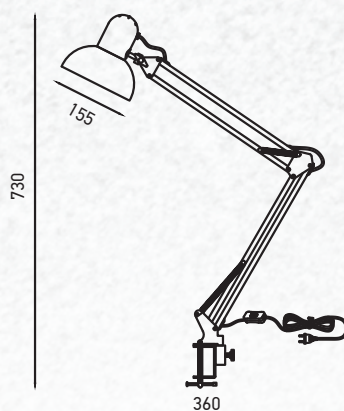

Floor Lamps

65W VT-7096

SKU: 3977 3000K Warm White 3800157636711

Voltage/Frequency: AC:220-240V,50Hz

Luminous Flux: 4300lm

LED Type: SMD

CRI: >80

PF: >0.9

Beam Angle: 120°

No. of LED: 864 pcs

Material: PC

Unit GW: 6.50 Kgs

Life Span: 30,000 Hours

Size: 120x1790mm

Box Qty: 1Pcs

Wall Lamps

VT-7402

SKU: 40431

Watts: Max 60W

Material: Metal

Base: E27

Color: Chrome

Input Power: AC:220-240V,50Hz

EAN: 3800157648578

Size: 610x220x330mm

Box Qty: 6Pcs

Table Lamps

VT-7513-W

SKU: 40371

Watts: Max 60W

Material: Metal

Base: E27

Color: White

Input Power: AC:220-240V,50Hz

EAN: 3800157648516

Size: 360x155x730mm

Box Qty: 6Pcs