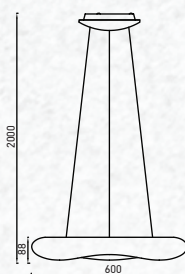

COLOR
CHANGING
WITH REMOTE