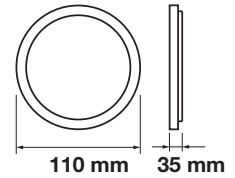

Body Type: **Aluminium**
Dimension: **Ø110x35mm**
Box Qty: **20 Pcs**