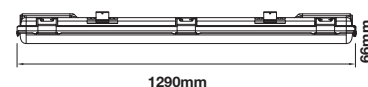

Voltage/Frequency: AC:200-240V,50/60Hz

Luminous Flux: 3400lm

LED Type: SMD

CRI: >80

PF: >0.9

Beam Angle: 120°

Body Type: Plastic+ABS

On/Off: >10,000

Life span: 30,000 Hours

Gross weight: 1.33 kg

Dimension: 1290x116x66mm

Box Qty: 10 Pcs