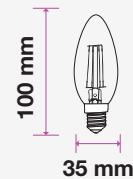

MODEL	WATTS	EQ.WATTS	LUMENS	BASE	SHAPE	BOX QTY.
VT-254D	4w	30w	350	E14	Candle	100 pcs

SKU: 278 | 2700K WARM WHITE