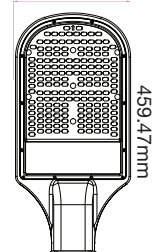

VT-121ST

SKU: 533 | 4000K DAY WHITE

SKU: 534 | 6400K WHITE

WATTS	LUMENS	BOX QTY.
120w	12000	2 pcs

220mm

STREETLIGHT-ADAPTER

VT-795

SKU: 3624 3800157608152