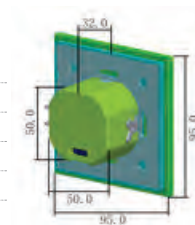

Infrared Sensor 1000w(LED)

VT-8083-B

SKU: 15011 3800157641265

Sensor Type:	Infrared
Colour:	Black
Detection Range:	360°
Voltage:	AC:220-240V,50/60Hz
Rated Load:	1000w(LED)
Detection Distance:	Max.20m(<24°C)

Ambient Light: <3-2000LUX (adjustable)

Body Type: PC

IP Rating: IP65

Dimension: 86.5x172.5x56mm

Time Delay: Min.10sec±3sec, Max. 30min±2min

Box Qty: 50 Pcs

Infrared Sensor 1000w(LED)

VT-8083-W

SKU: 1500 3800157641258

Sensor Type:	Infrared
Colour:	White
Detection Range:	360°
Voltage:	AC:220-240V,50/60Hz
Rated Load:	1000w(LED)
Detection Distance:	Max.20m(<24°C)

Ambient Light: <3-2000LUX (adjustable)

Body Type: PC

IP Rating: IP65

Dimension: 86.5x172.5x56mm

Time Delay: Min.10sec±3sec, Max. 30min±2min

Box Qty: 50 Pcs

Microwave Sensor 300w(LED)

VT-8084-B

SKU: 15031 3800157641289

Sensor Type:	Microwave
Colour:	Black
Detection Range:	180°
Voltage:	AC:220-240V,50/60Hz
Rated Load:	300w(LED)
Detection Distance:	5-15m

Ambient Light: <3-2000LUX (adjustable)

Body Type: PC+Glass

IP Rating: IP65

Dimension: 95x50x95mm

Time Delay: Min.10sec±3sec, Max. 12min±1min

Box Qty: 50 Pcs

Microwave Sensor 300w(LED)

VT-8084-W

SKU: 15021 3800157641272

Sensor Type:	Microwave
Colour:	White
Detection Range:	180°
Voltage:	AC:220-240V,50/60Hz
Rated Load:	300w(LED)
Detection Distance:	5-15m

Ambient Light: <3-2000LUX (adjustable)

Body Type: PC+Glass

IP Rating: IP65

Dimension: 95x50x95mm

Time Delay: Min.10sec±3sec, Max. 12min±1min

Box Qty: 50 Pcs