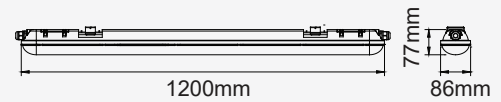

Waterproof Fittings

MODEL	WATTS	LUMENS	ON/OFF	BODY TYPE	PF	WEIGHT-KG	BOX QTY.
VT-180	60w	5400	15000	Plastic + ABS	>0.9	1.30	9 pcs

SKU: 680 | 4000K DAY WHITE
SKU: 681 | 6400K WHITE

5 YEAR
WARRANTY

6
FEET

IP65
RATING

Waterproof Fittings

MODEL	WATTS	LUMENS	ON/OFF	BODY TYPE	PF	WEIGHT-KG	BOX QTY.
VT-160	60w	7200	15000	Plastic+Aluminium	>0.9	2.10	9 pcs

SKU: 678 | 4000K DAY WHITE
SKU: 679 | 6400K WHITE

5 YEAR
WARRANTY

4
FEET

IP65
RATING

120
Lumen/W

MODEL	WATTS	LUMENS	ON/OFF	BODY TYPE	PF	WEIGHT-KG	BOX QTY.
VT-170	70w	8400	15000	Plastic+Aluminium	>0.9	2.67	9 pcs

SKU: 676 | 4000K DAY WHITE
SKU: 677 | 6400K WHITE

5 YEAR
WARRANTY

5
FEET

IP65
RATING

120
Lumen/W