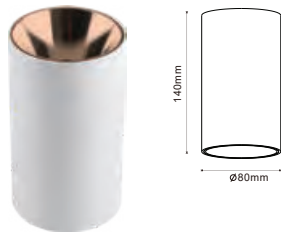

Fitting Round-GU10

Model No	VT-882-RRG
SKU:	8592
Base:	GU10
Material:	Aluminium + PC
Shape:	Round
Color of Fxture:	White frame + Rose gold reflector
Dimension:	ø80x140mm
Cutting Size:	NA
EAN:	3800157651974
Box Qty:	50 Pcs