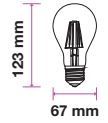

EQ. Watts: **60w**
 Voltage/Frequency: **AC:220-240V,50Hz**
 Luminous Flux: **800lm**
 Commercial Type: **A67**

LED Type: **Filament**
 CRI: **>80**
 PF: **>0.5**
 Base: **E27**

Beam Angle: **300°**
 Body Type: **Glass**
 Dimension: **67x123mm**
 Box Qty: **50 Pcs**