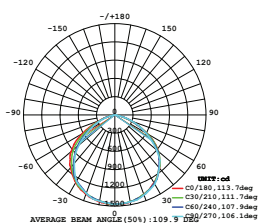

LUMINOUS INTENSITY DISTRIBUTION DIAGRAM

LUMINOUS INTENSITY DISTRIBUTION DIAGRAM