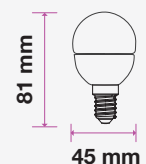

MODEL	WATTS	EQ.WATTS	LUMENS	BASE	SHAPE	BOX QTY.
VT-236	5.5w	40w	470	E14	P45	200 pcs
SKU: 168 | 3000K WARM WHITE						
SKU: 169 | 4000K DAY WHITE						
SKU: 170 | 6400K WHITE