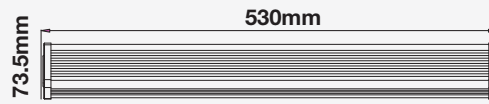

MODEL	WATTS	LUMENS	BEAM ANGLE	PF	CRI	LED	BODY	BOX QTY.
VT-9-112	100w	12000	120°	>0.9	>80	SMD	Aluminum	6 pcs

SKU: 891 | 4000K DAY WHITE
SKU: 892 | 6000K WHITE