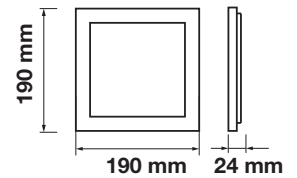

Body Type: **Aluminium**
Dimension: **190x190x24mm**
Box Qty: **20 Pcs**