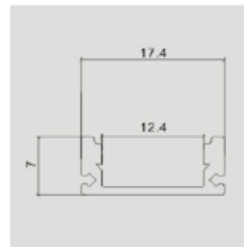

Box Qty. 180 Pcs

Aluminium Profiles-Milky

Model No:	VT-8113
SKU:	3355
Dimension:	2000x17.4x7mm
Color of Fixture:	Milky
EAN:	3800157636834

Aluminium Profiles-White Housing

Model No:	VT-8113-W
SKU:	3365
Dimension:	2000x17.4x7mm
Color of Fixture:	White
EAN:	3800157640152