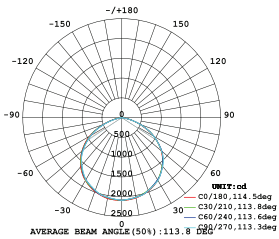

LUMINOUS INTENSITY DISTRIBUTION DIAGRAM

VT-50ST

SKU: 527 | 4000K DAY WHITE
SKU: 528 | 6400K WHITE

120
Lumen/W

WATTS	LUMENS	BOX QTY.
50w	6000	4 pcs