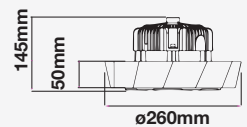

MODEL	WATTS	LUMENS	BEAM ANGLE	BOX QTY.
VT-9-103	100w	12000	120°	1 pcs

SKU: 577 | 4000K DAY WHITE
SKU: 578 | 6400K WHITE