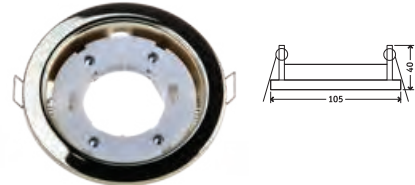

GX53-Accessory

Model No	VT-715-G
SKU:	3676
Base:	GX53
Material:	Iron
Shape:	Round
Color of Fxture:	Gold
Dimension:	Ø105x40mm
Cutting Size:	90mm
EAN:	3800157625258
Box Qty:	50 Pcs