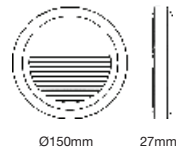

Step Light-Round-IP65
2W VT-1142-G

SKU: 1319 - 3000K Warm White 3800157620475
SKU: 1318 - 4000K Day White 3800157620468

IP65
RATING

Sensor Compatible: **Yes**

Voltage/Frequency: **AC:100-240V,50/60Hz**

Luminous Flux: **60lm**

LED Type: **SMD**

CRI: **>80**

PF: **>0.5**

Beam Angle: **55°**

Body Type: **PC**

Color of Fixture: **Grey**

Shape: **Round**

Dimension: **150x27mm**

Cutting Size: **N/A**

Box Qty: **50 Pcs**