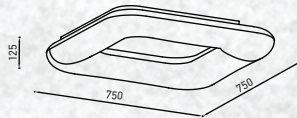

Designer Series Surface-Color Changing

80W VT-7753

SKU: 3973 -3IN1

3800157636674

Voltage/Frequency: AC:220-240V,50Hz

Luminous Flux: 6600lm

LED Type: SMD

CRI: >80

PF: >0.9

Beam Angle: 120°

No. of LED: 768 pcs

Material : PC

Unit GW : 10.50 kgs

Life Span: 30,000 Hours

Size : 750x750x125mm

Box Qty: 1Pcs