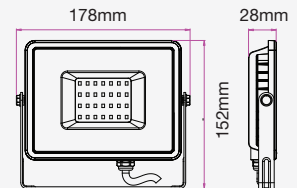

VT-30-G

- SKU: 454 | 3000K WARM WHITE
- SKU: 455 | 4000K DAY WHITE
- SKU: 456 | 6400K WHITE

WATTS	LUMENS	BOX QTY.
30w	2400	10 pcs