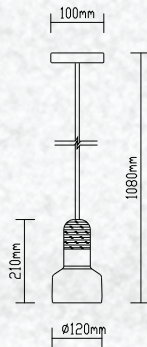

Concrete-Wooden

Model:	VT-7125-GY
SKU:	3855
EAN:	3800157619042
Size:	120x210x1080mm
Box Qty:	8Pcs
Material:	Concrete+Wood