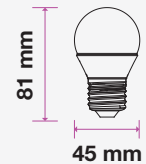

MODEL	WATTS	EQ.WATTS	LUMENS	BASE	SHAPE	BOX QTY.
VT-283	5.5w	40w	470	E27	G45	200 pcs
SKU: 857 | 3000K WARM WHITE