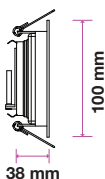

Fitting-Square-GU10

Model No	VT-781SQ-WH
SKU:	3597
Base:	GU10
Material:	Aluminium+Ferrum
Shape:	Square
Color of Fixture:	White
Dimension:	100x100x38mm
Cutting Size:	90x90mm
EAN:	3800157607261
Box Qty:	100 Pcs