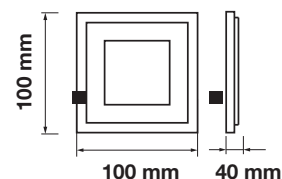

Cutting Size:
 75x75mm

Emergency Pack: Available
 Voltage/Frequency: AC:100-240V,50/60Hz
 Luminous Flux: 420lm
 Beam Angle: 120°

LED Type: SMD
 CRI: >80
 PF: >0.9
 Shape: Square

Body Type: Aluminium+Glass
 Dimension: 100x100x40mm
 Box Qty: 40 Pcs