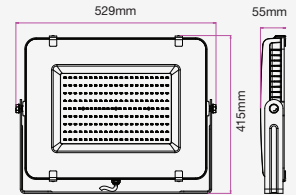

VT-306-G

SKU: 795 | 4000K DAY WHITE
SKU: 796 | 6400K WHITE

120
Lumen/W