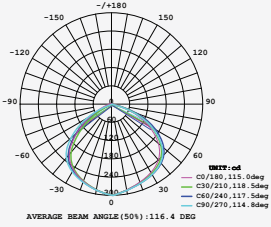

LUMINOUS INTENSITY DISTRIBUTION DIAGRAM