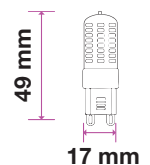

MODEL	WATTS	EQ.WATTS	LUMENS	BASE	BOX QTY.
VT-204	3w	25w	300	G9	200 pcs

- SKU: 246 | 3000K WARM WHITE
- SKU: 247 | 4000K DAY WHITE
- SKU: 248 | 6400K WHITE