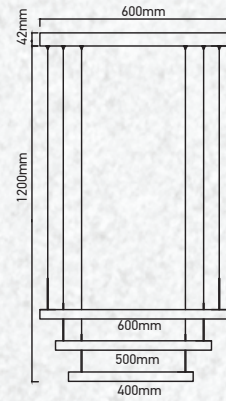

Black Chandelier-3 Step-Dimmable