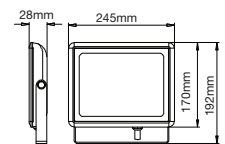

IP65
RATING

E Series-Black Body 20W VT-4021B

SKU: 5946 - 3000K Warm White 3800157625395
SKU: 5947 - 4000K Day White 3800157625401
SKU: 5948 - 6500K White 3800157625418

Sensor Compatible:	Yes
Voltage/Frequency:	AC:220-240V,50Hz
Luminous Flux:	1700lm
Color of Fixture:	Black
CRI:	>70
PF:	>0.9
IP Rating:	IP65
Beam Angle:	110°
Body Type:	Aluminium
Dimension:	150x143x26mm
Box Qty:	20 Pcs

IP65
RATING

E Series-Black Body 30W VT-4031B

SKU: 5952 - 3000K Warm White 3800157625456
SKU: 5953 - 4000K Day White 3800157625463
SKU: 5954 - 6500K White 3800157625470

Sensor Compatible:	Yes
Voltage/Frequency:	AC:220-240V,50Hz
Luminous Flux:	2550lm
Color of Fixture:	Black
CRI:	>70
PF:	>0.9
IP Rating:	IP65
Beam Angle:	110°
Body Type:	Aluminium
Dimension:	185x163x26mm
Box Qty:	20 Pcs

IP65
RATING

E Series-Black Body 50W VT-4051B

SKU: 5958 - 3000K Warm White 3800157625517
SKU: 5959 - 4000K Day White 3800157625524
SKU: 5960 - 6500K White 3800157625531

Sensor Compatible:	Yes
Voltage/Frequency:	AC:220-240V,50Hz
Luminous Flux:	4250lm
Color of Fixture:	Black
CRI:	>70
PF:	>0.9
IP Rating:	IP65
Beam Angle:	110°
Body Type:	Aluminium
Dimension:	245x192x28mm
Box Qty:	10 Pcs