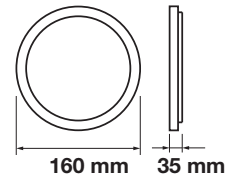

Body Type: **Aluminium**
Dimension: **Ø160x35mm**
Box Qty: **20 Pcs**