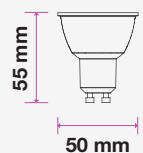

MODEL	WATTS	EQ.WATTS	LUMENS	BASE	SHAPE	BOX QTY.
VT-275D	5w	35w	380	GU10		192 pcs

SKU: 109 | 3000K WARM WHITE
SKU: 512 | 4000K DAY WHITE
SKU: 897 | 6400K WHITE