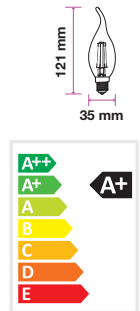

Amber Cover -Filament-Candle-E14

4W VT-1949

SKU: 7114 - 2200K Warm White 3800157609890

EQ. Watts:	35w
Voltage/Frequency:	AC:220-240V,50Hz
Luminous Flux:	350lm
Commercial Type:	Candle

LED Type:	Filament
CRI:	>80
PF:	>0.4
Base:	E14

Beam Angle:	300°
Body Type:	Glass
Dimension:	35x121mm
Box Qty:	100 Pcs