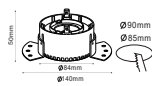

Fitting Round-GU10

Model No	VT-889
SKU:	8879
Base:	GU10
Material:	Aluminium
Shape:	Round
Color of Fixture:	White Frame+Chrome Reflector
Dimension:	ø140x50mm
Cutting Size:	ø85/90mm
EAN:	3800157648660
Box Qty:	50 Pcs