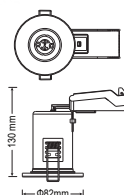

**30-60-90 MIN
Fire Rated**

Fire Rated Fitting-GU10

SKU: 3687 EAN: 3800157626927

Model:	VT-703-W
Base:	GU10
Material:	Steel
Shape:	Round
Color of Fxture:	White
IP Rating:	IP20
Dimension:	Ø82mmx130mm
Cutting Size:	68mm
Box Qty:	40 Pcs