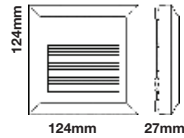

Step Light - IP65
3W VT-1172-B

Sensor Compatible:	Yes
Voltage/Frequency:	AC:100-240V,50/60Hz
Luminous Flux:	60lm
LED Type:	SMD
CRI:	>80
PF:	>0.5

Beam Angle:	55°
Body Type:	PC
Color of Fixture:	Grey
Shape:	Square
Dimension:	124x124x27mm
Cutting Size:	N/A
Box Qty:	50 Pcs