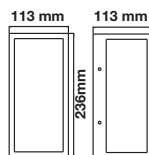

SKU: 8518 3800157637442