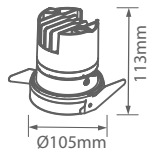

Cutting Size
Ø95mm

Sensor Compatible:	Yes
Voltage/Frequency:	AC:220-240V,50Hz
Luminous Flux:	1000lm
LED Type:	COB-CREE
CRI:	>95
PF	>0.6

Beam Angle:	0-27°
Body Type:	Aluminium
Dimension:	Ø105x113mm
Cutting Size:	Ø95mm
Box Qty:	12 Pcs

Hotel Downlight-COB

35w VT-2936

SKU: 1477 - 3000K Warm White 3800157644105
SKU: 1478 - 4000K Day White 3800157644112