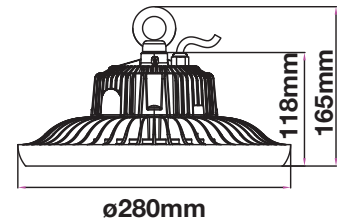

MODEL	WATTS	LUMENS	BEAM ANGLE	BOX QTY.
VT-9-100	100w	12000	90°	4 pcs

SKU: 564 | 4000K DAY WHITE

SKU: 565 | 6400K WHITE

1-10V
DIMMABLE

120
Lumen/W