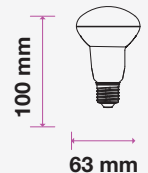

MODEL	WATTS	EQ.WATTS	LUMENS	BASE	SHAPE	BOX QTY.
VT-263	8w	60w	570	E27	R63	200 pcs
SKU: 141 | 3000K WARM WHITE SKU: 142 | 4000K DAY WHITE SKU: 143 | 6400K WHITE