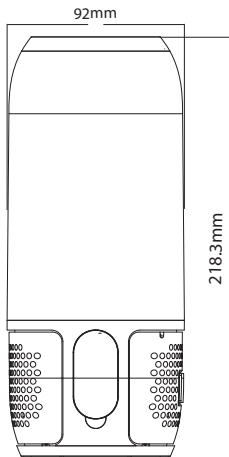

Table Lamps+Speaker

2*3W VT-6211

Voltage/Frequency:	DC:5V
Working Time:	2-3 Hours
Battery Type:	Lithium 1800mAh
Charging Time:	3 Hours
Dimension:	Ø92x218mm
Box Qty:	12 Pcs

- LED wireless speaker with Bluetooth technology
- Output of 2x3W
- Dancing RGB colorful lights
- Soft rubber finish with touch buttons
- USB & TF card slot
- Bluit in 3.5mm Aux input
- Rechargeable Lithium battery
- Battery capacity 1800 mAh

SKU: 8571 | Red Body
3800157645140