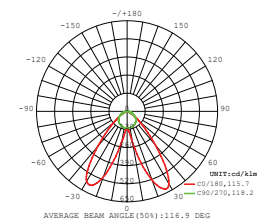

LINEAR MASTER TRUNKING
SKU: 1362 | 4000K DAY WHITE

DOUBLE ASYMMETRIC
LENS

DIMMABLE