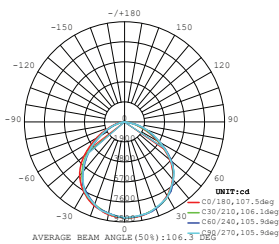

LUMINOUS INTENSITY DISTRIBUTION DIAGRAM

VT-156-W

SKU: 774 | 4000K DAY WHITE
 SKU: 775 | 6400K WHITE

120
 Lumen/W

WATTS	LUMENS	BOX QTY.
150w	18000	2 pcs

① METER WIRE

LUMINOUS INTENSITY DISTRIBUTION DIAGRAM

VT-206-W