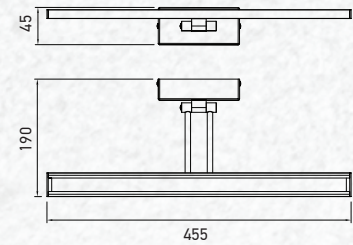

12w VT-7012 **Built In LED**

SKU: 3982 - 3000K Warm White 3800157637947
SKU: 3895 - 4000K Day White 3800157621137

Voltage/Frequency:	AC:220-240V,50Hz
Luminous Flux:	900lm
LED Type:	SMD
CRI:	>80
PF:	>0.5
Beam Angle:	120°

No. of LED:	60 pcs
Material :	Metal+PMMA
Unit GW :	0.82 Kg
Life Span:	20,000 Hours
Size :	640x55x185mm
Box Qty:	12Pcs

Mirror Movable Wall Lamp