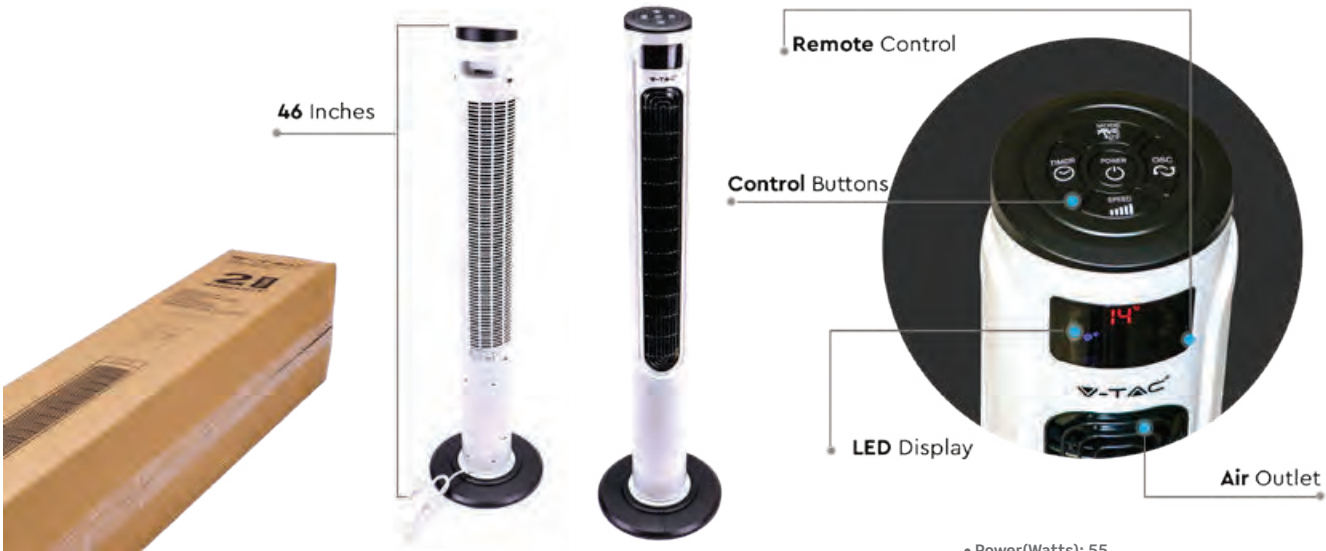

Tower Fan

VT-5547

SKU: 7902 EAN: 3800157644723

3 Wind Mode
Normal | Natural | Sleep

3 Fan Speed
Low | Medium | High

- Power(Watts): 55
- Voltage/Freq: AC:220-240V,50Hz
- Size(inches): 46
- Material: ABS
- Unit Color: White & Black Finish
- Speed: 3(Low-Med-High)
- Wind Mode: 3 (Normal-Natural-Sleep)
- Timer: 1-15hrs(Max)
- Power Cord Length: 1.8m
- Plug Type: EU
- IP Rating: IP20
- Box Qty: 1pc