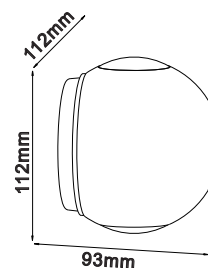

Round Light
6W VT-836

Sensor Compatible:	Yes
Voltage/Frequency:	AC:220-240V,50/60Hz
Luminous Flux:	660lm
IP Rating:	IP65
CRI:	>80

PF:	>0.5
Beam Angle:	Up-Down 90°
Body Type:	Aluminium
Dimension:	112x112x93mm
Box Qty:	20 Pcs