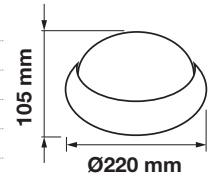

Dome Series - Round

12W VT-8015-W

SKU: 4998 - 3000K Warm White 3800157602549
SKU: 5050 - 4000K Day White 3800157603294

Sensor Compatible:	Yes
Voltage/Frequency:	AC:200-240V,50/60Hz
Luminous Flux:	840lm
IP Rating:	IP54
CRI:	>70
PF:	>0.5

Beam Angle:	120°
Color of Fixture:	White
Body Type:	Plastic CLAD Aluminium
Shape:	Round
Dimension:	Ø220x105mm
Box Qty:	10 Pcs