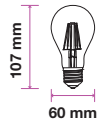

Frost Cover -Filament-A60-E27

7W VT-2047

SKU: 7181 - 2700K Warm White 3800157615570
SKU: 7182 - 4000K Day White 3800157615587
SKU: 7183 - 6400K White 3800157615594

EQ. Watts:	60w
Voltage/Frequency:	AC:220-240V,50/60Hz
Luminous Flux:	840lm
Commercial Type:	A60

LED Type:	Filament
CRI:	>80
PF:	>0.5
Base:	E27

Beam Angle:	300°
Body Type:	Glass
Dimension:	60x107mm
Box Qty:	50 Pcs