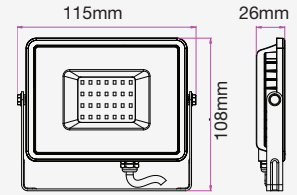

VT-10-B

- SKU: 424 | 3000K WARM WHITE
- SKU: 425 | 4000K DAY WHITE
- SKU: 426 | 6400K WHITE

WATTS	LUMENS	BOX QTY.
10w	800	20 pcs