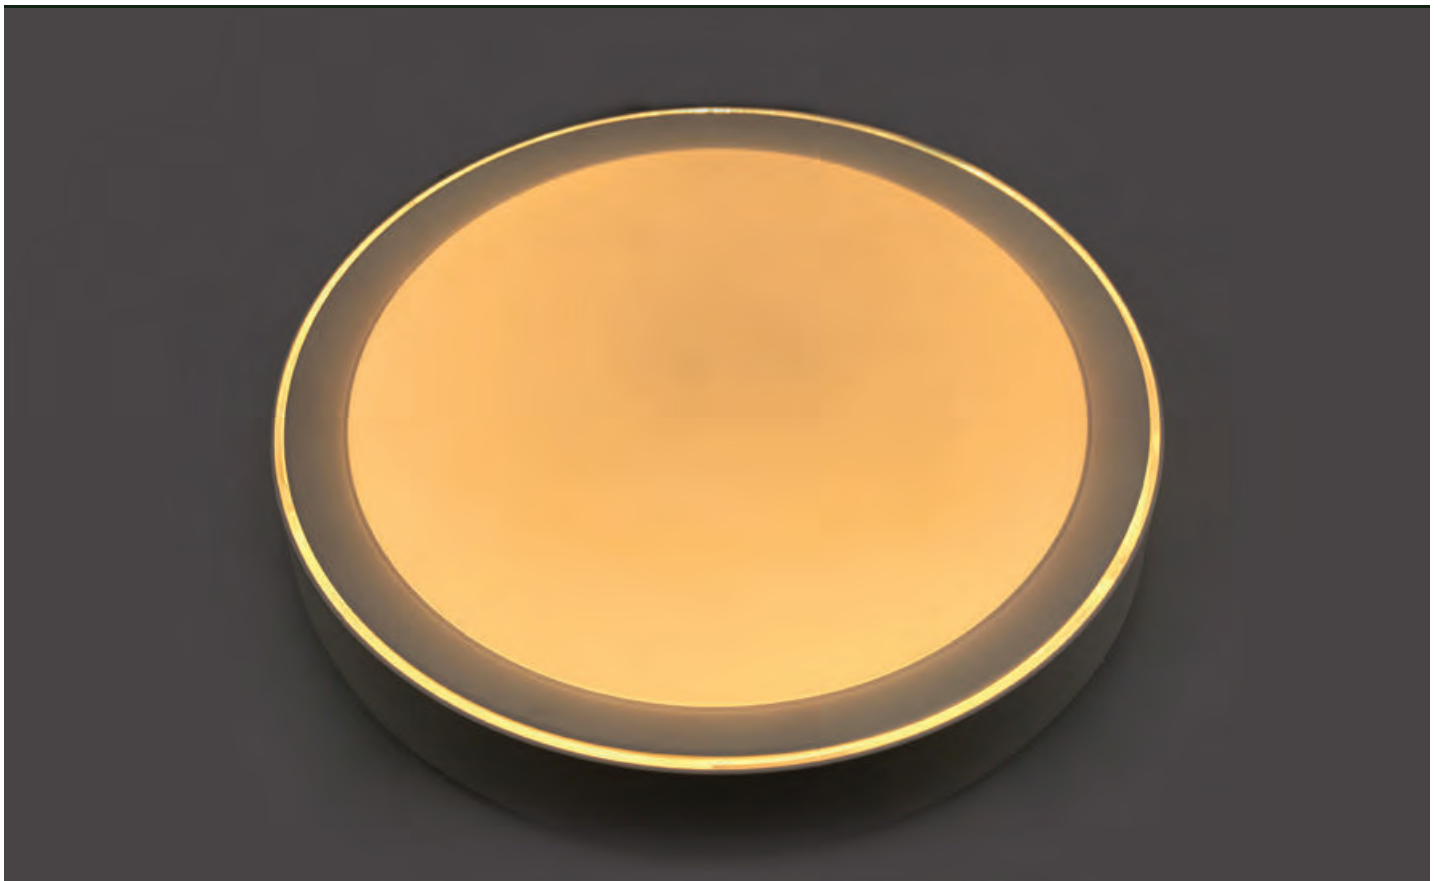

Domelight-Remote Control-CCT Changeable

40w VT-8402

SKU:1476-3IN1

3800157643573