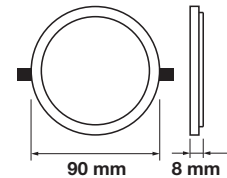

Emergency Pack:	Available
Voltage/Frequency:	AC:85-265V,50/60Hz
Luminous Flux:	800lm
Beam Angle:	120°

LED Type:	SMD
CRI:	>80
PF:	>0.9
Shape:	Round

Body Type:	Aluminium
Dimension:	Ø90x8mm
Box Qty:	100 Pcs

Trimless Panel-Round

15W VT-1515RD

SKU: 4934 - 3000K Warm White 3800157606509
SKU: 4935 - 4000K Day White 3800157606516
SKU: 4936 - 6400K White 3800157606523

Cutting Size:

Ø130mm