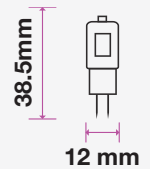

LED SPOTLIGHTS

LED Capsules Lights

Our newly improved range of capsule lights are the ideal choice for replacing Halogen counterparts. Now equipped with LEDs provided by Samsung for maximum efficiency.

- 30,000-hr lifespan
- DC: 12V for G4
- AC: 220-240V, 50Hz for G9
- CRI: >80

5 YEAR
WARRANTY*

MODEL	WATTS	EQ.WATTS	LUMENS	BASE	BOX QTY.
VT-201	1.5w	10w	100	G4	200 pcs

- SKU: 240 | 3000K WARM WHITE
- SKU: 241 | 4000K DAY WHITE
- SKU: 242 | 6400K WHITE

MODEL	WATTS	EQ.WATTS	LUMENS	BASE	BOX QTY.
VT-234	3.2w	30w	385	G4	200 pcs

- SKU: 131 | 3000K WARM WHITE
- SKU: 132 | 4000K DAY WHITE
- SKU: 133 | 6400K WHITE

MODEL	WATTS	EQ.WATTS	LUMENS	BASE	BOX QTY.
VT-203	2.5w	20w	200	G9	200 pcs

- SKU: 243 | 3000K WARM WHITE
- SKU: 244 | 4000K DAY WHITE
- SKU: 245 | 6400K WHITE

MODEL	WATTS	EQ.WATTS	LUMENS	BASE	BOX QTY.
VT-204	3w	25w	300	G9	200 pcs

- SKU: 246 | 3000K WARM WHITE
- SKU: 247 | 4000K DAY WHITE
- SKU: 248 | 6400K WHITE