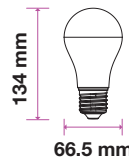

Beam Angle: 200°
Body Type: Thermoplastic
Dimension: 65x135mm
Box Qty: 100 Pcs