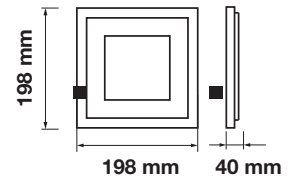

Cutting Size:
145x145mm

Emergency Pack: Available
Voltage/Frequency: AC:100-240V,50/60Hz
Luminous Flux: 1260lm
Beam Angle: 120°

LED Type: SMD
CRI: >80
PF: >0.9
Shape: Square

Body Type: Aluminium+Glass
Dimension: 198x198x40mm
Box Qty: 20 Pcs