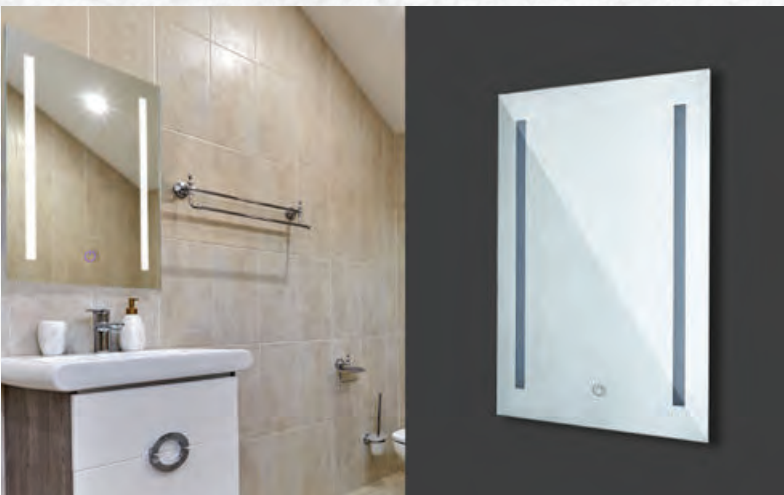

NEW

Mirror Lights

37W   **VT-8701**

SKU: 40461 - 3IN1   3800157655002

Voltage/Frequency:	AC:200-240V,50/60Hz
Luminous Flux:	800lm
CRI:	>80
Beam Angle:	120°
Material :	Iron
Unit GW :	9.3 Kg
IP Rating:	IP44
Size :	700x500x35mm
Box Qty:	1Pcs