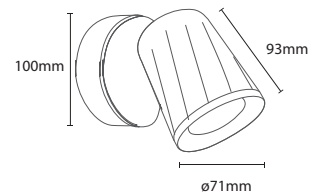

Tripple Head

13.5W VT-813-B

SKU: 8271 - 3000K Warm White
SKU: 8273 - 4000K Day White

3800157627214
3800157627238

Sensor Compatible:	Yes
Voltage/Frequency:	AC:220-240V,50/60Hz
Luminous Flux:	1080lm
IP Rating:	IP20
CRI:	>80

PF:	>0.5
Beam Angle:	100°
Body Type:	Plastic+Metal
Dimension:	600x100x94mm
Box Qty:	12 Pcs