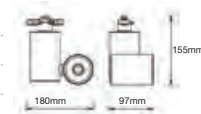

5 YEAR
WARRANTY*