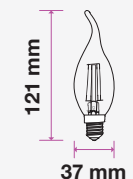

MODEL	WATTS	EQ.WATTS	LUMENS	BASE	SHAPE	BOX QTY.
VT-264	4w	35w	400	E14	Candle	100 pcs

SKU: 275 | 2700K WARM WHITE