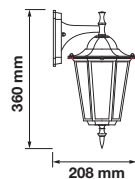

Wall Lamp
VT-750-B

SKU: 7068

3800157616218

Voltage:	AC:220-240V,50Hz
Max.Watts:	40W
IP Rating:	IP44
Holder:	E27
Color of Fixture:	Matt Black
Body Type:	Aluminium+Glass
Size:	208x360x170mm
Box Qty:	10 Pcs