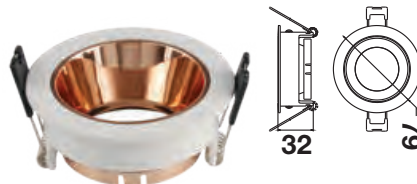

Fitting Round-GU10

Model No	VT-872-WR
SKU:	3155
Base:	GU10
Material:	Aluminium+PC
Shape:	Round
Color of Fxture:	White+Rose Gold
Dimension:	79x32mm
Cutting Size:	72mm
EAN:	3800157638982
Box Qty:	50 Pcs