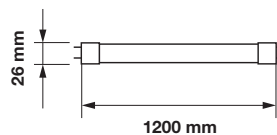

T8 Seafood Tube-120cm

18w VT-1228-S

SKU: 6325 3800157619349

EQ. Watts:	36w
Voltage/Frequency:	AC:180-240V,50/60Hz
Luminous Flux:	1530lm
LED Type:	SMD
CRI:	>95
PF:	>0.9
Beam Angle:	160°
Body Type:	Glass with PET
Holder:	G13
Instant start :	0-100% in < 1s
On/Off:	>15,000
Life span:	20,000 Hours
Gross weight:	320g
Dimension:	26x1200mm
Box Qty:	25 Pcs