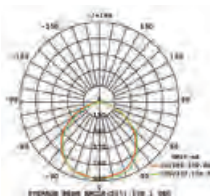

E Series-White Body

100W VT-40101W

SKU: 5967 - 3000K Warm White 3800157625609
SKU: 5968 - 4000K Day White 3800157625616
SKU: 5969 - 6500K White 3800157625623

Sensor Compatible:	Yes
Voltage/Frequency:	AC:220-240V,50/60Hz
Luminous Flux:	8500lm
Color of Fixture:	White
CRI:	>70
PF:	>0.9
IP Rating:	IP65
Beam Angle:	110°
Body Type:	Aluminium
Dimension:	330x271x33mm
Box Qty:	5 Pcs

IP65
RATING