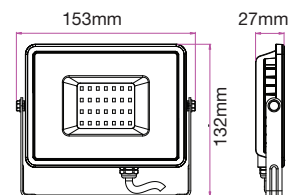

① METER WIRE

LUMINOUS INTENSITY DISTRIBUTION DIAGRAM

VT-20-1-B

SKU: 20012 | 4000K DAY WHITE
 SKU: 948 | 6400K WHITE

WATTS	LUMENS	BOX QTY.
20w	1600	20 pcs

① METER WIRE

LUMINOUS INTENSITY DISTRIBUTION DIAGRAM