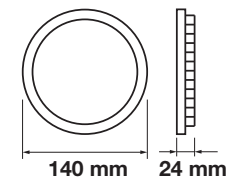

Cutting Size:
 Ø140mm

Emergency Pack: Available
 Voltage/Frequency: AC:85-265V,50/60Hz
 Luminous Flux: 1000lm
 Beam Angle: 120°

LED Type: SMD
 CRI: >80
 PF: >0.6
 Shape: Round

Body Type: Aluminium+Chrome
 Dimension: Ø140x24mm
 Box Qty: 40 Pcs