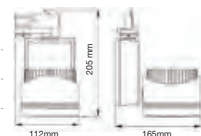

Sensor Compatible:	Yes	Beam Angle:	25°
Voltage/Frequency:	AC:100-240V,50/60Hz	Color of Fixture:	Black
Luminous Flux:	1800lm	Body Type:	Die Cast Aluminium
LED Type:	COB	Life span:	20,000 Hours
CRI:	>95	Dimension:	112x165x205mm
PF:	>0.9	Box Qty:	8 Pcs