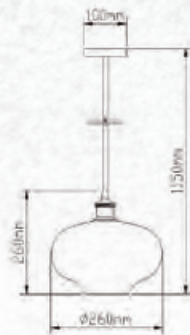

Amber Glass-Metal Series

Model:	VT-7290
SKU:	3741
EAN:	3800157611145
Size:	260x260x1150mm
Box Qty:	8Pcs
Material:	Glass+Metal