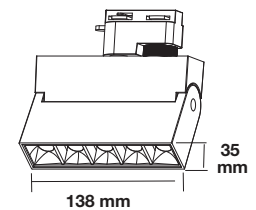

MODEL	WATTS	LUMENS	PF	CRI	BOX QTY.	BEAM ANGLE
VT-431-W	25W	2000	>0.9	>90	20 pcs	30°

SKU: 20009 | 2700K WARM WHITE
SKU: 20010 | 4000K DAY WHITE