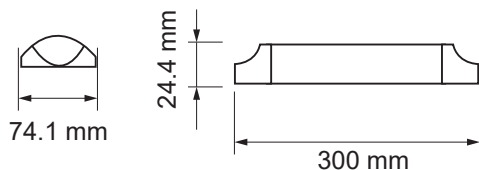

1
FEET

120
Lumen/W