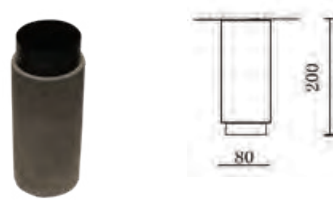

Fitting-Surface Metal-1XGU10

Model No	VT-865-GBC
SKU:	3139
Base:	GU10
Material:	Gypsum with metal
Shape:	Round
Color of Fxture:	Grey+Gun Black
Dimension:	ø200x80mm
Cutting Size:	N/A
EAN:	3800157635387
Box Qty:	9 pcs