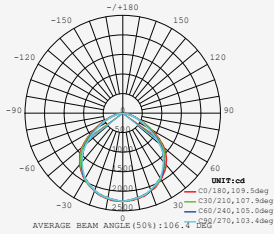

- Diecast aluminium body
- 100° beam angle
- 30,000-hr lifespan
- CRI: >80
- PF: >0.9
- AC:220-240V,50Hz
- IP65 Rating

LUMINOUS INTENSITY DISTRIBUTION DIAGRAM

VT-56-W

SKU: 762 | 4000K DAY WHITE
 SKU: 763 | 6400K WHITE