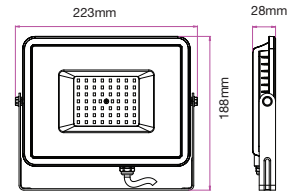

VT-56-B

SKU: 760 | 4000K DAY WHITE
SKU: 761 | 6400K WHITE

120
Lumen/W

WATTS	LUMENS	BOX QTY.
50w	6000	8 pcs