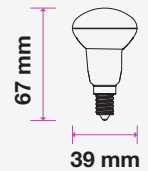

LED REFLECTOR BULB

We offer an energy-efficient reflectors range of various widths (39mm, 50mm, 63mm, 80mm) for diffused lighting that can serve as track or spotlight in residential, hospitality, or commercial spaces.

- Available in E14 and E27
- 30,000-hr lifespan
- 120° Beam Angle
- AC:220-240V,50Hz
- CRI: >80

5 YEAR WARRANTY*

MODEL	WATTS	EQ.WATTS	LUMENS	BASE	SHAPE	BOX QTY.
VT-239	3w	25w	250	E14	R39	200 pcs
SKU: 210 | 3000K WARM WHITE SKU: 211 | 4000K DAY WHITE SKU: 212 | 6400K WHITE						

MODEL	WATTS	EQ.WATTS	LUMENS	BASE	SHAPE	BOX QTY.
VT-250	6w	40w	470	E14	R50	200 pcs
SKU: 138 | 3000K WARM WHITE SKU: 139 | 4000K DAY WHITE SKU: 140 | 6400K WHITE						

MODEL	WATTS	EQ.WATTS	LUMENS	BASE	SHAPE	BOX QTY.
VT-263	8w	60w	570	E27	R63	200 pcs
SKU: 141 | 3000K WARM WHITE SKU: 142 | 4000K DAY WHITE SKU: 143 | 6400K WHITE						

MODEL	WATTS	EQ.WATTS	LUMENS	BASE	SHAPE	BOX QTY.
VT-280	10w	75w	800	E27	R80	200 pcs
SKU: 135 | 3000K WARM WHITE SKU: 136 | 4000K DAY WHITE SKU: 137 | 6400K WHITE