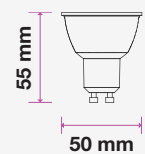

MODEL	WATTS	EQ.WATTS	LUMENS	BASE	BOX QTY.
VT-291	8w	80w	720	GU10	200 pcs
SKU: 875	| 3000K WARM WHITE				
SKU: 876	| 4000K DAY WHITE				
SKU: 877	| 6400K WHITE