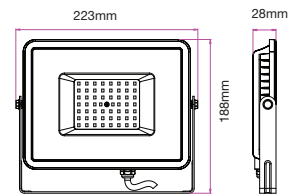

VT-50-1-W

SKU: 952 | 6400K WHITE

WATTS	LUMENS	BOX QTY.
50w	4000	8 pcs