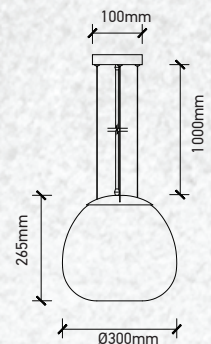

Model:	VT-7292
SKU:	3887
EAN:	3800157621052
Size:	Ø300x265x1000mm
Box Qty:	8Pcs
Material:	Glass

Designer Glass-Gun Grey