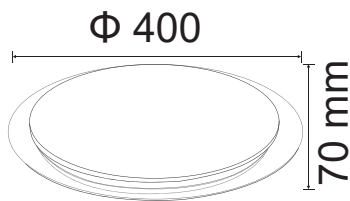

Sensor Compatible:	Yes
Voltage/Frequency:	AC:175-265V,50/60Hz
Luminous Flux:	2800lm
IP Rating:	IP20
CRI:	>80
PF:	>0.6

Beam Angle:	120°
Color of Fixture:	White
Body Type:	PC+Metal
Shape:	Round
Dimension:	D:467x70mm
Box Qty:	10 Pcs