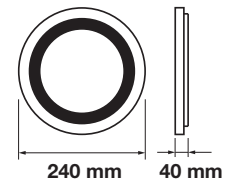

Body Type: Aluminium
Dimension: 240x40mm
Box Qty: 20 Pcs