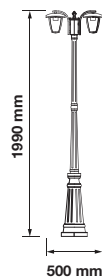

Stand Lamp

VT-739

SKU: 7062

3800157612654

Voltage: AC:220-240V,50Hz

Max.Watts: 60Wx2

IP Rating: IP44

Holder: E27

Color of Fixture: Black

Body Type: Aluminium+Glass

Size: 500x1990mm

Box Qty: 1 Pcs