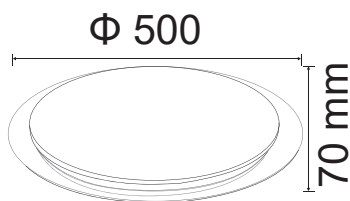

Domelight-Remote Control-CCT Changeable

65w VT-8501

SKU:1473-3IN1

3800157643542

Sensor Compatible:	Yes
Voltage/Frequency:	AC:200-240V,50/60Hz
Luminous Flux:	4900lm
IP Rating:	IP20
CRI:	>80
PF:	>0.6

Beam Angle:	180°
Color of Fixture:	White
Body Type:	PC+Metal
Shape:	Round
Dimension:	D:500mm
Box Qty:	8 Pcs