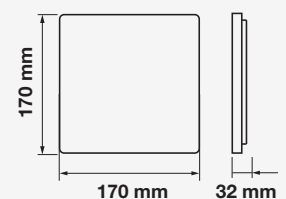

Cutting Size: 75-100mm

SKU: 742 | 3000K WARM WHITE
SKU: 743 | 4000K DAY WHITE
SKU: 744 | 6400K WHITE

MODEL	WATTS	LUMENS	BOX QTY.
VT-625SQ	24w	1800	20 pcs