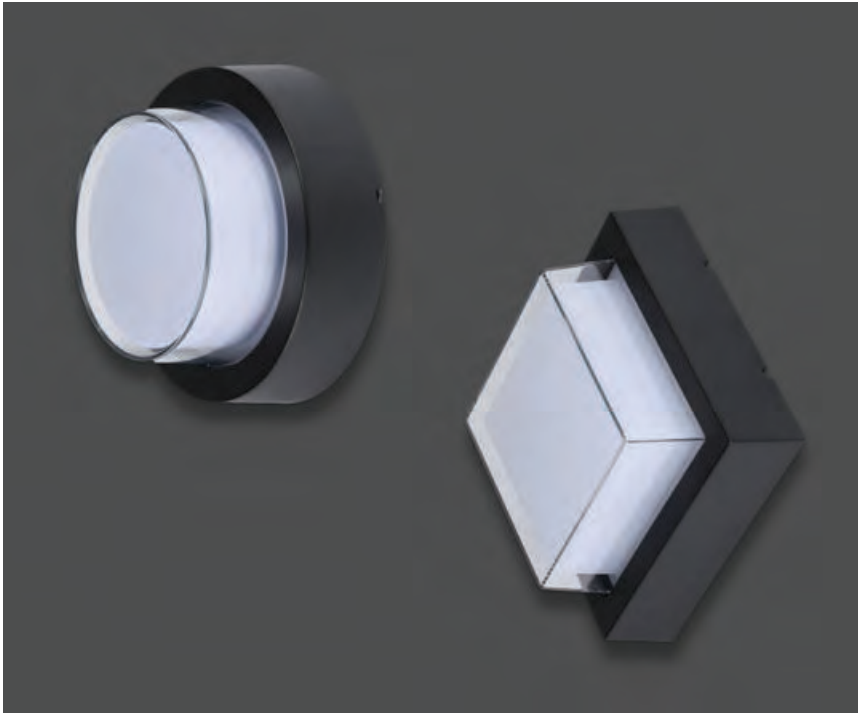

LED Wall Lights
7W VT-831-RD