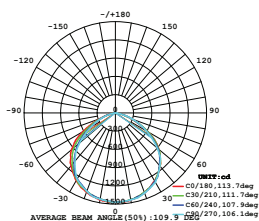

LUMINOUS INTENSITY DISTRIBUTION DIAGRAM