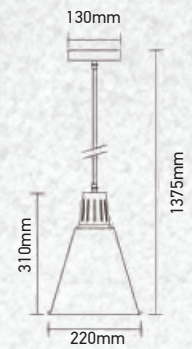

Model:	VT-7520-G
SKU:	3701
EAN:	3800157610742
Size:	220x310x1375mm
Box Qty:	4Pcs
Material:	Aluminium+Sand Finish

Aluminum-Sand finish-White