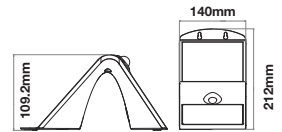

Battery:	3.7V Lithium Battery 2000mAh
Lumens:	400lm
No. of LED:	30pcs (Front 28pcs, Back 2 pcs)
Detecting Angle:	120°
Sensing Range:	2 - 6 mtrs

Charging Time:	6-7 hrs Sunlight Charging
IP Rating:	IP65
Material:	ABS+PC
Dimension:	140x212x109.2mm
Working Time:	Min 5-8 hrs and Max 24 hrs
Box Qty:	12Pcs