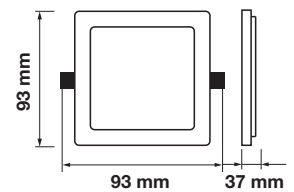

LED MINI PANELS

Square Edge Series

V-TAC's Round Edge Panel has an elegant, classic design that lights up all the way to the edges — giving a contemporary lighting effect that is ideal for residential, office, or commercial indoor areas. The quick connector feature lessens set-up time brought by complicated wirings. Built with the most stable drivers in the market, have low maintenance panels without the flashes and the flickers.

- **Quick Connector**
- **SMD LED Type**
- **30,000 hrs Lifespan**
- **120° Beam Angle**
- **AC:220-240V,50Hz**
- **CRI: >80**
- **ABS+Plastic Body**

5 YEAR WARRANTY*

SKU: 623 | 3000K WARM WHITE
SKU: 624 | 4000K DAY WHITE
SKU: 625 | 6400K WHITE

MODEL	WATTS	LUMENS	BOX QTY.
VT-608SQ	8w	800	100 pcs

Cutting Size: 70 X 70mm

SKU: 617 | 3000K WARM WHITE
SKU: 618 | 4000K DAY WHITE
SKU: 619 | 6400K WHITE

MODEL	WATTS	LUMENS	BOX QTY.
VT-615SQ	15w	1500	40 pcs