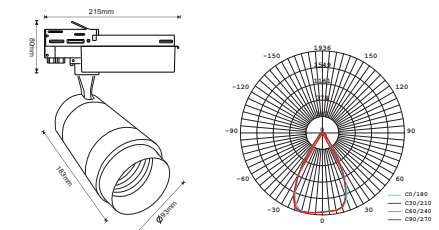

Tracklights-Smart Color Changing

35w VT-7735-W

SKU: 1458 - 3 IN 1 3800157637923

Sensor Compatible:	
Voltage/Frequency:	AC:220-240V,50/60Hz
Luminous Flux:	2350
LED Type:	COB
CRI:	>80
PF:	>0.9

CCT and Dimming VIA SMART PHONE APP

CCT Adjustable
2800K/4000K/6000K