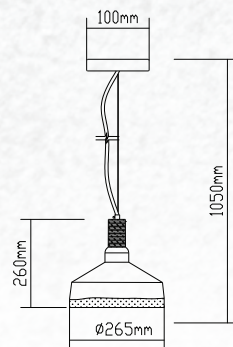

Concrete-Acrylic

Model:	VT-7291
SKU:	3854
EAN:	3800157619035
Size:	265x260x1050mm
Box Qty:	4Pcs
Material:	Concrete+Wood