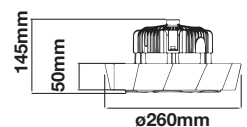

MODEL	WATTS	LUMENS	BEAM ANGLE	BOX QTY.
VT-9-105	100w	12000	90°	1 pcs

SKU: 583 | 4000K DAY WHITE
SKU: 584 | 6400K WHITE