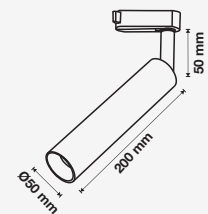

MODEL	WATTS	LUMENS	PF	CRI	BOX QTY.	BEAM ANGLE
VT-420-W	20w	1600	>0.9	>90	40 pcs	24°

SKU: 362 | 3000K WARM WHITE
SKU: 363 | 4000K DAY WHITE
SKU: 364 | 5000K WHITE