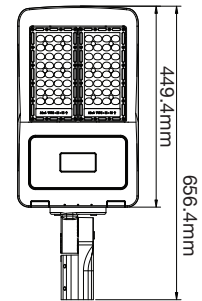

VT-122ST

SKU: 885 | 4000K DAY WHITE
SKU: 886 | 6400K WHITE

WATTS	LUMENS	BOX QTY.
120w	16800	1 pcs