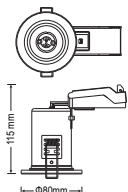

**30-60-90 MIN
Fire Rated**

Fire Rated Fitting-GU10

SKU: 8918 EAN: 3800157654968

Model:	VT-703-C
Base:	GU10
Material:	Steel
Shape:	Round
Color of Fxture:	Chrome
IP Rating:	IP20
Dimension:	Ø90x106mm
Cutting Size:	Ø75mm
Box Qty:	60 Pcs

**Twist
& Lock**

**30-60-90 MIN
Fire Rated**

Fire Rated Fitting-GU10

SKU: 3131 EAN: 3800157634793

Model:	VT-7011-W
Base:	GU10
Material:	Steel+Die Cast Aluminum
Shape:	Round
Color of Fxture:	White
IP Rating:	IP20
Dimension:	Ø80x105mm
Cutting Size:	Ø65mm
Box Qty:	50 Pcs

**Twist
& Lock**

**30-60-90 MIN
Fire Rated**

Fire Rated Fitting-GU10

SKU: 3132 EAN: 3800157634809

Model:	VT-7011-SN
Base:	GU10
Material:	Steel+Die Cast Aluminum
Shape:	Round
Color of Fxture:	Satin Nickel
IP Rating:	IP20
Dimension:	Ø80x105mm
Cutting Size:	Ø65mm
Box Qty:	50 Pcs

**Twist
& Lock**

**30-60-90 MIN
Fire Rated**

Fire Rated Fitting-GU10

SKU: 3133 EAN: 3800157634816

Model:	VT-7011
Base:	GU10
Material:	Steel+Die Cast Aluminum
Shape:	Round
Color of Fxture:	Chrome
IP Rating:	IP20
Dimension:	Ø80x105mm
Cutting Size:	Ø65mm
Box Qty:	50 Pcs

**Twist
& Lock**

**30-60-90 MIN
Fire Rated**

Fire Rated Fitting-GU10

SKU: 3680 EAN: 3800157626859

Model:	VT-701-SN
Base:	GU10
Material:	Steel
Shape:	Round
Color of Fxture:	Satin Nickel
IP Rating:	IP20
Dimension:	Ø80mmx115mm
Cutting Size:	65mm
Box Qty:	50 Pcs

**30-60-90 MIN
Fire Rated**

Fire Rated Fitting-GU10

SKU: 3681 EAN: 3800157626866

Model:	VT-701-W
Base:	GU10
Material:	Steel
Shape:	Round
Color of Fxture:	White
IP Rating:	IP20
Dimension:	Ø80mmx115mm
Cutting Size:	65mm
Box Qty:	50 Pcs