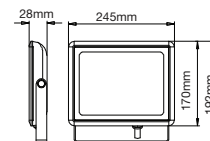

E Series-White Body

50W VT-4051W

SKU: 5961 - 3000K Warm White 3800157625548
SKU: 5962 - 4000K Day White 3800157625555
SKU: 5963 - 6500K White 3800157625562

Sensor Compatible:	Yes
Voltage/Frequency:	AC:220-240V,50/60Hz
Luminous Flux:	4250lm
Color of Fixture:	White
CRI:	>70
PF:	>0.9
IP Rating:	IP65
Beam Angle:	110°
Body Type:	Aluminium
Dimension:	245x192x28mm
Box Qty:	10 Pcs

IP65
RATING