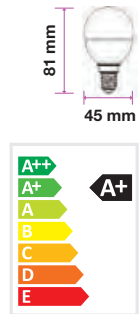

Bulbs-P45-E14
5.5W VT-1880N

SKU: 42501 - 2700K Warm White 3800157624367
SKU: 42511 - 4000K Day White 3800157626408
SKU: 42521 - 6400K White 3800157624374

EQ. Watts: 40w
Voltage/Frequency: AC:220-240V,50Hz
Luminous Flux: 470lm
Commercial Type: P45

LED Type: SMD
CRI: >80
PF: >0.5
Base: E14

Beam Angle: 180°
Body Type: ThermoPlastic
Dimension: 45x81mm
Box Qty: 200 Pcs