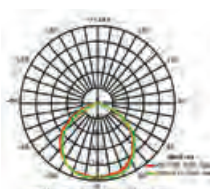

E Series-White Body

50W VT-4051W

SKU: 5961 - 3000K Warm White 3800157625548
SKU: 5962 - 4000K Day White 3800157625555
SKU: 5963 - 6500K White 3800157625562

Sensor Compatible:	Yes
Voltage/Frequency:	AC:220-240V,50/60Hz
Luminous Flux:	4250lm
Color of Fixture:	White
CRI:	>70
PF:	>0.9
IP Rating:	IP65
Beam Angle:	110°
Body Type:	Aluminium
Dimension:	245x192x28mm
Box Qty:	10 Pcs

IP65
RATING