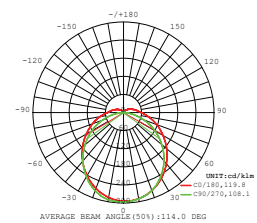

LINEAR MASTER TRUNKING
SKU: 1361 | 4000K DAY WHITE

120° LENS

DIMMABLE