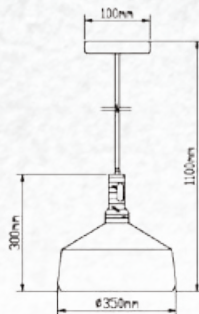

Model: VT-7545-WH
SKU: 3765
EAN: 3800157611381
Size: 350x300x1100mm
Box Qty: 8Pcs
Material: Iron+Wooden Top

Wooden Top Iron-Black