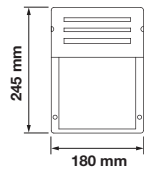

Wall Lamp

VT-754-MW

SKU: 7077

3800157616300

Voltage: AC:220-240V,50Hz

Max.Watts: 40W

IP Rating: IP44

Holder: E27

Color of Fixture: Matt White

Body Type: Aluminium+Glass

Size: 245x180x93mm

Box Qty: 10 Pcs