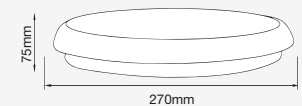

Slim Domelight with Sensor

- AC:220-240V,50/60Hz
- 110° Beam Angle
- SMD LED chip type
- Body Material - PC
- 30,000 Life Hours
- CRI >80
- IP Rating IP65
- Microwave Sensor
- 3-6m detection distance
- 10mx6m detection range
- 360°Ceiling/120°Wall Mounted
- Detection Motion Speed - 0.5-3m/s
- Hold Time - 30s, 40s, 50s customized
- Daylight sensor -Day, 2lux, 10lux, 50lux optional
- Dimmable - Yes, 0, 10%,20% optional
- Manual Override by dial switch
- Stand by period - 0s, 10s, 10m optional

5 YEAR
WARRANTY*

Microwave Sensor

MODEL	WATTS	LUMENS	BOX QTY.	SKU: 937 | 3000K WARM WHITE SKU: 821 | 4000K DAY WHITE SKU: 938 | 6400K DAY WHITE
VT-12SS	12w	1440	10 pcs