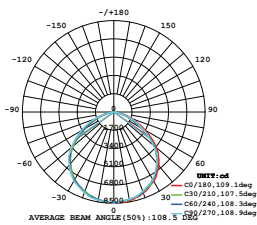

LUMINOUS INTENSITY DISTRIBUTION DIAGRAM