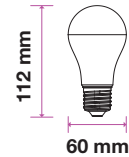

Beam Angle: 200°
Body Type: Thermoplastic
Dimension: 60x112mm
Box Qty: 100 Pcs