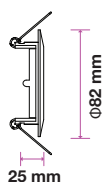

Fitting-Round-GU10

Model No	VT-779-SN-RD
SKU:	3588
Base:	GU10
Material:	Zinc Alloy
Shape:	Round
Color of Fixture:	Satin Nickel
Dimension:	82x25mm
Cutting Size:	74mm
EAN:	3800157607179
Box Qty:	100 Pcs