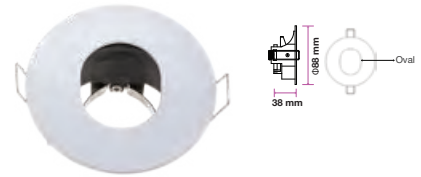

Fitting-Round-GU10

Model No	VT-786
SKU:	3612
Base:	GU10
Material:	Aluminium
Shape:	Round
Color of Fxture:	White
Dimension:	88x38mm
Cutting Size:	Ø75mm
EAN:	3800157607414
Box Qty:	100 Pcs