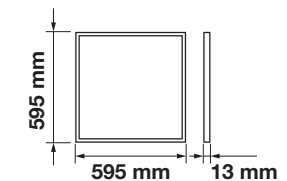

Emergency Pack:	Available
Voltage/Frequency:	AC:200-240V,50/60Hz
Luminous Flux:	5400lm
Beam Angle:	120°

LED Type:	SMD
CRI:	>80
PF:	>0.9
Shape:	Square

Body Type:	Aluminium+PMMA+PP
Dimension:	595x595x13mm
Box Qty:	6 Pcs