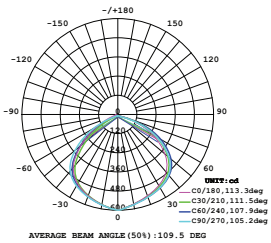

LUMINOUS INTENSITY DISTRIBUTION DIAGRAM