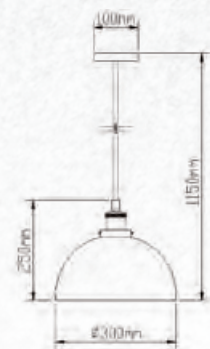

Transparent Glass-Metal Series

Model:	VT-7300
SKU:	3737
EAN:	3800157611107
Size:	300x250x1150mm
Box Qty:	8Pcs
Material:	Glass+Metal