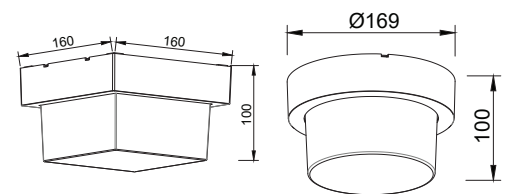

Sensor Compatible:	Yes
Voltage/Frequency:	AC:220-240V,50/60Hz
Luminous Flux:	900lm
IP Rating:	IP65
CRI:	>80

PF:	>0.5
Beam Angle:	158°
Body Type:	PC
Dimension:	169x100mm
Box Qty:	20 Pcs