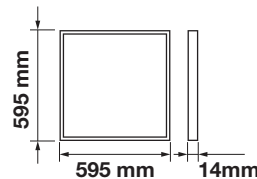

Big Panels-60x60-CRI>95

45W VT-6245

SKU: 8086 - 3000K Warm White
SKU: 8087 - 4000K Day White
SKU: 8088 - 6400K White

3800157648363
3800157648370
3800157648387

Emergency Pack: **Available**
Voltage/Frequency: **AC:200-240V,50/60Hz**
Luminous Flux: **3600lm**
Beam Angle: **120°**

LED Type: **SMD**
CRI: **>95**
PF: **>0.9**
Shape: **Square**

Body Type: **Aluminium+PMMA+PP**
Dimension: **595x595x14mm**
Box Qty: **6 Pcs**