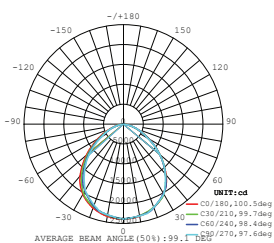

LUMINOUS INTENSITY DISTRIBUTION DIAGRAM