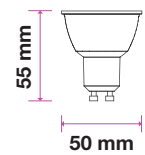

MODEL	WATTS	EQ.WATTS	LUMENS	BASE	BOX QTY.
VT-277	7w	65w	480	GU10	200 pcs
SKU: 165	| 3000K WARM WHITE				
SKU: 166	| 4000K DAY WHITE				
SKU: 167	| 6400K WHITE