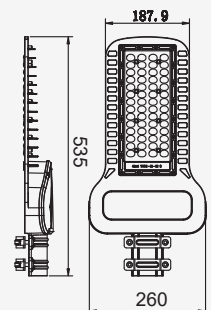

VT-104ST

SKU: 960 | 4000K DAY WHITE
SKU: 961 | 6400K WHITE

WATTS	LUMENS	BOX QTY.
100w	12000	2 pcs