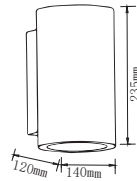

Concrete Wall Lamp

NEW