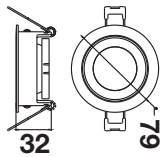

Fitting Round-GU10

Model No	VT-872-WB
SKU:	3153
Base:	GU10
Material:	Aluminium+PC
Shape:	Round
Color of Fixture:	White+Black
Dimension:	79x32mm
Cutting Size:	72mm
EAN:	3800157638968
Box Qty:	50 Pcs