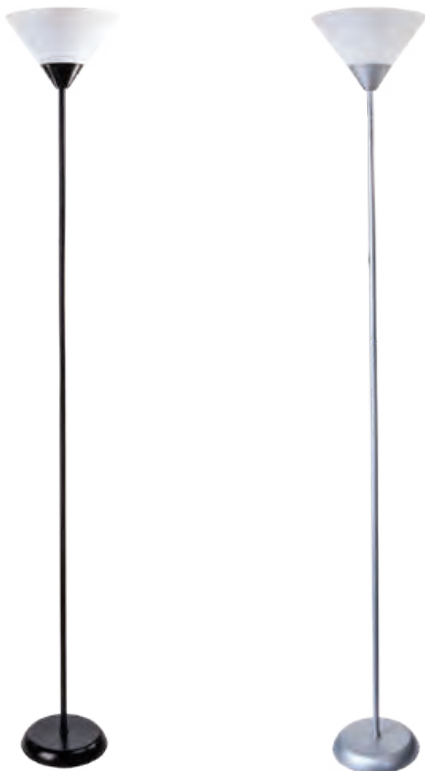

Voltage/Frequency:	AC: 220-240V,50/60Hz
Body Type:	Marble+Metal
Dimension:	1920x1960mm
Box Qty:	1 Pc

Floor Lamp-E27

60W VT-7500

SKU Black: 7055 3800157610698

Voltage/Frequency:	AC:220-240V,50/60Hz
Body Type:	ABS+Metal
Dimension:	250x250x1800mm
Box Qty:	4 Pcs