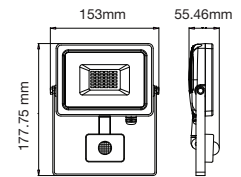

VT-20-S-W

SKU: 448 | 3000K WARM WHITE
SKU: 449 | 4000K DAY WHITE
SKU: 450 | 6400K WHITE

WATTS	LUMENS	BOX QTY.
20w	1600	20 pcs