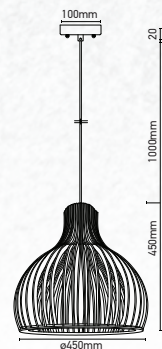

Model:	VT-3450
SKU:	40501
EAN:	3800157655118
Size:	Ø350xH450mm
Box Qty:	1Pcs
Material:	Wooden

NEW

Wooden Pendant