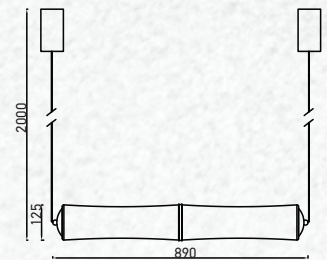

Designer Series Surface-Color Changing

80W VT-7753

SKU: 3973 -3IN1

3800157636674

Voltage/Frequency: AC:220-240V,50Hz

Luminous Flux: 6600lm

LED Type: SMD

CRI: >80

PF: >0.9

Beam Angle: 120°

No. of LED: 768 pcs

Material : PC

Unit GW : 10.50 kgs

Life Span: 30,000 Hours

Size : 750x750x125mm

Box Qty: 1Pcs