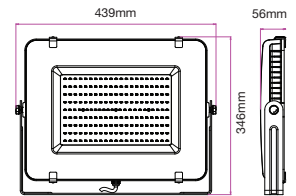

VT-206-W

SKU: 787 | 4000K DAY WHITE
SKU: 788 | 6400K WHITE

120
Lumen/W

WATTS	LUMENS	BOX QTY.
200w	24000	2 pcs

① METER WIRE