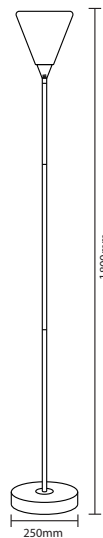

Voltage/Frequency:	AC:220-240V,50/60Hz
Body Type:	ABS+Metal
Dimension:	250x250x1800mm
Box Qty:	4 Pcs