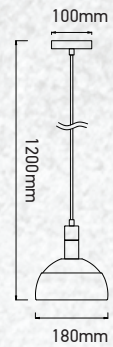

Pendant-Aluminium Shade-Black

Model:	VT-7100-B
SKU:	3921
EAN:	3800157626163
Size:	180x100x1200mm
Box Qty:	12Pcs
Material:	Plastic+Aluminium

E14 HOLDER