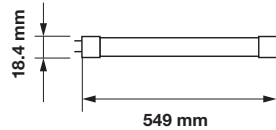

T5-Glass Plastic-60cm

8W VT-6005

SKU: 6318 - 4000K Day White 3800157619271
SKU: 6319 - 6500K White 3800157619288

EQ. Watts:	14w
Voltage/Frequency:	AC:220-240V,50Hz
Luminous Flux:	800lm
LED Type:	SMD
CRI:	>80

PF:	>0.5
Beam Angle:	160°
Body Type:	Glass with PET
Holder:	G5
Instant start :	0-100% in < 1s

On/Off:	>15,000
Life span:	20,000 Hours
Gross weight:	120g
Dimension:	18.4x549mm
Box Qty:	25 Pcs