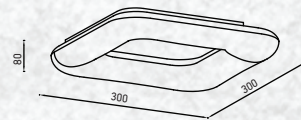

Designer Series Surface-Color Changing

26w VT-7309

SKU: 3970 -3IN1

3800157636643

Voltage/Frequency: AC:220-240V,50Hz

Luminous Flux: 2600lm

LED Type: SMD

CRI: >80

PF: >0.9

Beam Angle: 120°

No. of LED: 240 pcs

Material : PC

Unit GW : 18.50 kgs

Life Span: 30,000 Hours

Size : 300x300x80mm

Box Qty: 1Pcs