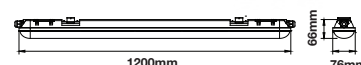

Waterproof Fitting

36w VT-1248

SKU: 6200 - 4500K Day White 3800157603270
SKU: 6201 - 6000K White 3800157603287

Voltage/Frequency: AC:200-240V,50Hz

Luminous Flux: 2880lm

LED Type: SMD

CRI: >70

PF: >0.9

Beam Angle: 120°

Body Type: Plastic+ABS

On/Off: >10,000

Life span: 20,000 Hours

Gross weight: 1.42 kg

Dimension: 1200x76x66mm

Box Qty: 12 Pcs