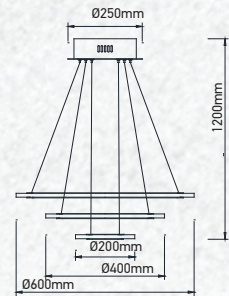

Unit GW : 3.90 Kg

Life Span: 20,000 Hours

Size : 400X210X1000mm

Box Qty: 1Pcs

Chandelier-3 Step

70w VT-70-3D

Built In LED

SKU: 3904 - 3000K Warm White
SKU: 3905 - 4000K Day White