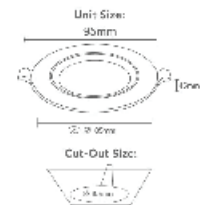

5 YEAR WARRANTY*

Reflector Downlight - Black Housing

Introducing V-TAC's LED reflector downlights with black housing—available in 10w, 20w & 30w & CRI rating of >80, to achieve any residential, retail, or hospitality lighting need.

- AC:85-265V,50/60Hz
- CRI >80
- 30,000 Life Hours
- 120° Beam Angle
- Aluminium Material
- 85% Energy Saving

MODEL
VT-2-13

- SKU: 20051 | 3000K WARM WHITE
- SKU: 20052 | 4000K DAY WHITE
- SKU: 20053 | 6400K WHITE

WATTS	LUMENS	BOX QTY.
10w	800	40 pcs

MODEL
VT-2-23

- SKU: 20054 | 3000K WARM WHITE
- SKU: 20055 | 4000K DAY WHITE
- SKU: 20056 | 6400K WHITE

WATTS	LUMENS	BOX QTY.
20w	1600	20 pcs

MODEL
VT-2-33

- SKU: 20057 | 3000K WARM WHITE
- SKU: 20058 | 4000K DAY WHITE
- SKU: 20059 | 6400K WHITE

WATTS	LUMENS	BOX QTY.
30w	2400	10 pcs