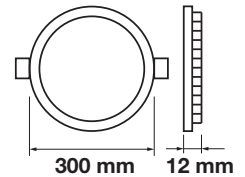

Emergency Pack: Available
Voltage/Frequency: AC:85-265V,50/60Hz
Luminous Flux: 2000lm
Beam Angle: 120°

LED Type: SMD
CRI: >80
PF: >0.9
Shape: Round

Body Type: Aluminium
Dimension: Ø300x12mm
Box Qty: 10 Pcs