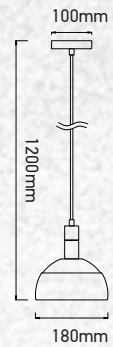

Pendant-Aluminium Shade-Blue

Model:	VT-7100-BL
SKU:	3925
EAN:	3800157626200
Size:	180x100x1200mm
Box Qty:	12Pcs
Material:	Plastic+Aluminium