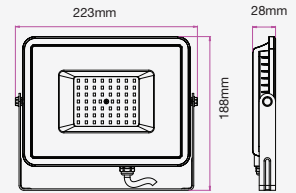

VT-56-G

SKU: 764 | 4000K DAY WHITE
SKU: 765 | 6400K WHITE

120
Lumen/W

WATTS	LUMENS	BOX QTY.
50w	6000	8 pcs