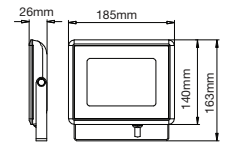

IP65
RATING

E Series-Black Body 50W VT-4051B

SKU: 5958 - 3000K Warm White 3800157625517
SKU: 5959 - 4000K Day White 3800157625524
SKU: 5960 - 6500K White 3800157625531

Sensor Compatible:	Yes
Voltage/Frequency:	AC:220-240V,50Hz
Luminous Flux:	4250lm
Color of Fixture:	Black
CRI:	>70
PF:	>0.9
IP Rating:	IP65
Beam Angle:	110°
Body Type:	Aluminium
Dimension:	245x192x28mm
Box Qty:	10 Pcs