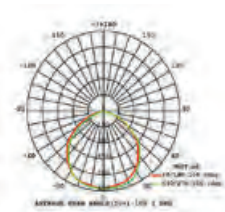

E Series-White Body
10w VT-4011W

SKU: 5943 - 3000K Warm White 3800157625364
SKU: 5944 - 4000K Day White 3800157625371
SKU: 5945 - 6500K White 3800157625388

Sensor Compatible:	Yes
Voltage/Frequency:	AC:220-240V,50Hz
Luminous Flux:	850lm
Color of Fixture:	White
CRI:	>70
PF:	>0.9
IP Rating:	IP65
Beam Angle:	110°
Body Type:	Aluminium
Dimension:	110x112x22mm
Box Qty:	40 Pcs