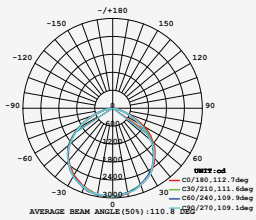

VT-100-B

- SKU: 412 | 3000K WARM WHITE
- SKU: 413 | 4000K DAY WHITE
- SKU: 414 | 6400K WHITE

WATTS	LUMENS	BOX QTY.
100w	8000	4 pcs

① METER WIRE

VT-150-B

- SKU: 475 | 3000K WARM WHITE
- SKU: 476 | 4000K DAY WHITE
- SKU: 477 | 6400K WHITE

WATTS	LUMENS	BOX QTY.
150w	12000	2 pcs

① METER WIRE

VT-200-B

- SKU: 418 | 4000K DAY WHITE
- SKU: 419 | 6400K WHITE

WATTS	LUMENS	BOX QTY.
200w	16000	2 pcs

① METER WIRE

VT-300-B

- SKU: 422 | 4000K DAY WHITE
- SKU: 423 | 6400K WHITE

WATTS	LUMENS	BOX QTY.
300w	24000	2 pcs

① METER WIRE