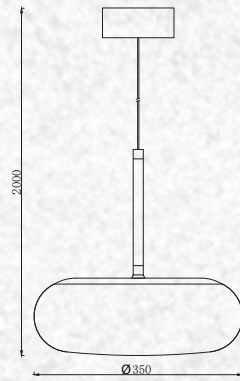

Designer Series-TRIAC Dimmable

25w VT-7351

SKU: 40021 - 3000K Warm White 3800157640503

Voltage/Frequency:	AC:220-240V
Luminous Flux:	2100lm
LED Type:	SMD
CRI:	>80
PF:	>0.9
Beam Angle:	120°
No. of LED:	132 pcs
Material :	PC + Iron
Unit GW :	2.2 kgs
Life Span:	30,000 Hours
Size :	ø350x2000mm
Box Qty:	1Pcs