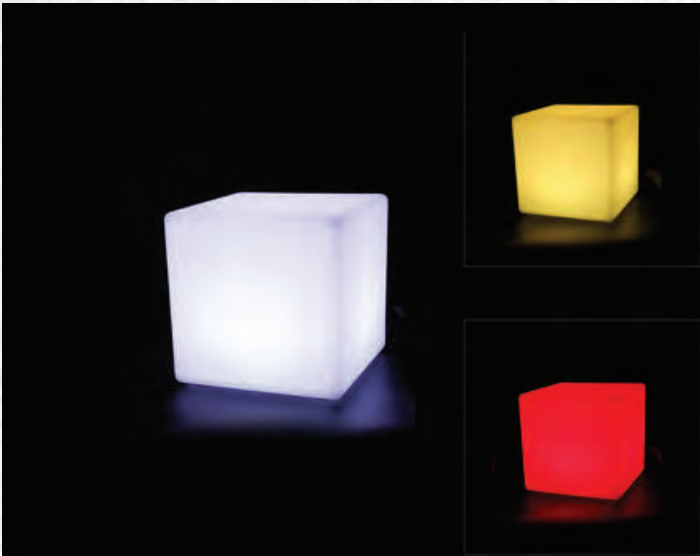

Cube Light

VT-7811

SKU: 40241 - RGB 3800157641128

Watts: **3w**
Luminous Flux: **108lm**
Size : **400x400x400mm**
Material : **LLDPE**
Life Span: **50,000 Hours**
Battery: **Lithium Battery 3600mAh**
IP Rating: **IP54**
Box Qty: **1Pcs**