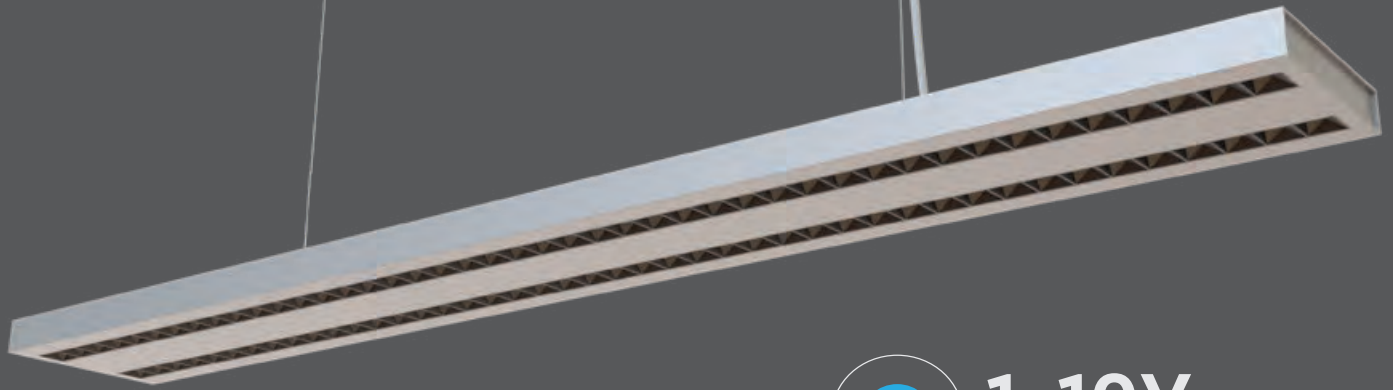

LED LINEAR LIGHTS

 **1-10V**
DIMMABLE

LINEAR HANGING LIGHTS-NON LINKABLE

This modern range of suspended linear lights has up & down illumination for a more evenly distributed light that creates a subtle ambient yet sufficient lighting for any commercial lighting. Linear up & down lights are offered in two colors variants Silver and White.

WATTS LUMENS
UP 30w **UP-3300**
DOWN 30w **DOWN-3300**

SIZE
1179x64x35mm

BOX QTY.
8 pcs

LED LINEAR LIGHTS

1-10V
DIMMABLE

LINEAR HANGING LIGHTS

This modern range of suspended linear lights has up & down illumination for a more evenly distributed light that creates a subtle ambient yet sufficient lighting for any commercial lighting. Linear up & down lights are offered in two colors variants Silver and White.