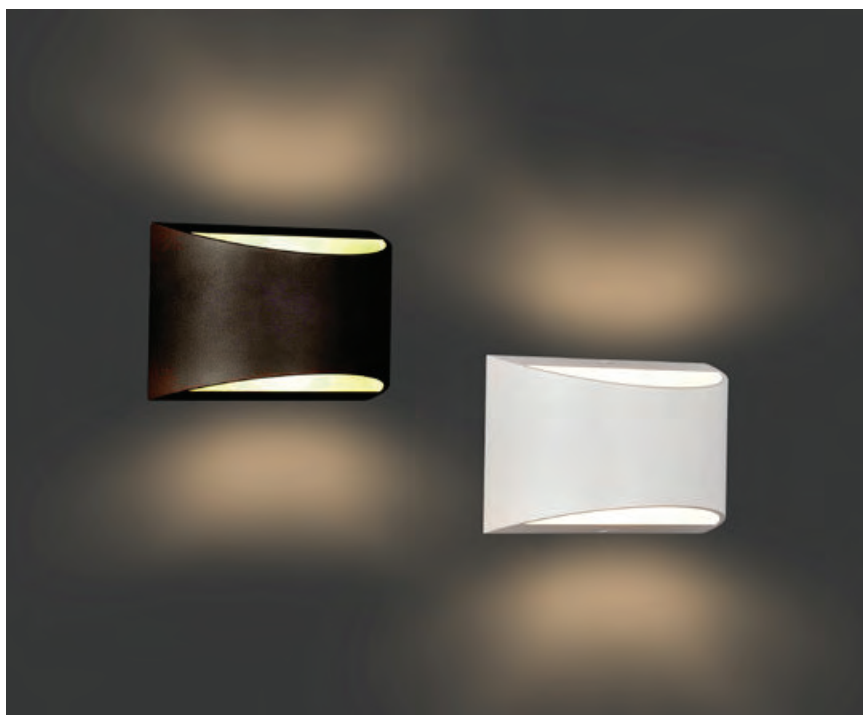

NEW

Black

SKU: 8684 - 4000K Day White 3800157654890

White

SKU: 8683 - 4000K Day White 3800157654883

Up-Down Lights

10W VT-815-B

Sensor Compatible:	Yes
Voltage/Frequency:	AC:220-240V,50Hz
Luminous Flux:	800lm
IP Rating:	IP54
CRI:	>80

PF:	>0.45
Beam Angle:	120°
Body Type:	Aluminum
Dimension:	200x130x100mm
Box Qty:	20 Pcs