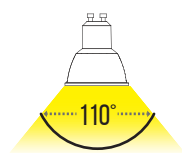

KEY FEATURES

- Classic halogen-like design with up to 80% power savings
- Compatibility ensured: available in all existing spotlight holders
- Optional beam angles: ranging from 38°D to 300°D
- Set the right tone: dimmable options available