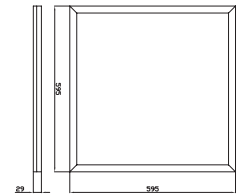

LED Type: SMD
 CRI: >80
 PF: >0.9
 Shape: Square

Body Type: Aluminium+PMMA+PC
 Dimension: 620x620x13mm
 Box Qty: 6 Pcs

Surface/Recessed Panel-60x60

40w VT-6142-1

SKU: 64511 - 4000K Day White 3800157644990
 SKU: 64521 - 6500K White 3800157645003