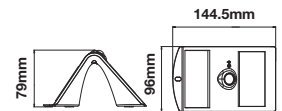

Battery:	3.7V Lithium Battery 1200mAh
Lumens:	220lm
No. of LED:	14pcs (Front 12pcs, Back 2 pcs)
Detecting Angle:	120°
Sensing Range:	2 - 6 mtrs

Charging Time:	6-7 hrs Sunlight Charging
IP Rating:	IP65
Material:	ABS+PC
Dimension:	144.5x96x79mm
Working Time:	Min 8 hrs and Max 24 hrs
Box Qty:	20Pcs