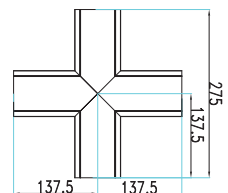

: SKU:399 | 4000K DAY WHITE