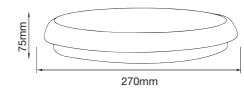

Slim Domelight with Emergency Backup

- AC:220-240V,50/60Hz
- 110° Beam Angle
- SMD LED chip type
- Body Material - PC
- 30,000 Life Hours
- CRI >80
- IP Rating IP65
- > 3 Hours emergency operation time
- Battery type -Ni-Cd 9.6V,1.0Ah
- Battery Charging Current - 60mA
- Battery Discharge Current - 200mA

3 YEAR
WARRANTY*

Emergency Battery Backup

MODEL	WATTS	LUMENS	BOX QTY.	SKU: 822 | 4000K DAY WHITE
VT-12SE	14w	1440	10 pcs