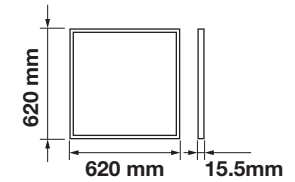

Emergency Pack:	Available
Voltage/Frequency:	AC:220-240V,50/60Hz
Luminous Flux:	3480lm
Beam Angle:	120°

LED Type:	SMD
CRI:	>80
PF:	>0.9
Shape:	Square

Body Type:	Aluminium+PMMA
Dimension:	620x620x15.5mm
Box Qty:	6 Pcs