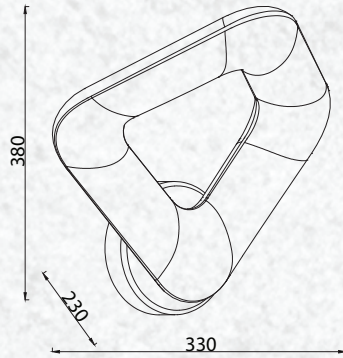

Wall Lamp-TRIAC Dimmable

20w VT-7331

SKU: 40091 - 3000K Warm White 3800157640572

Voltage/Frequency:	AC:220-240V
Luminous Flux:	1700lm
LED Type:	SMD
CRI:	>80
PF:	>0.9
Beam Angle:	120°
No. of LED:	100 pcs
Material :	PC + Iron
Unit GW :	0.187 kgs
Life Span:	30,000 Hours
Size :	330x380x230mm
Box Qty:	6Pcs