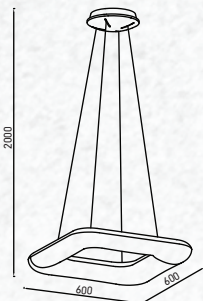

Designer Series Pendant-Color Changing

42w VT-7607

SKU: 3963 -3IN1

3800157636575

Voltage/Frequency:	AC:220-240V,50Hz
Luminous Flux:	3400lm
LED Type:	SMD
CRI:	>80
PF:	>0.9
Beam Angle:	120°
No. of LED:	384 pcs
Material :	PC
Unit GW :	4.80 kgs
Life Span:	30,000 Hours
Size :	600x600x2000mm
Box Qty:	1Pcs