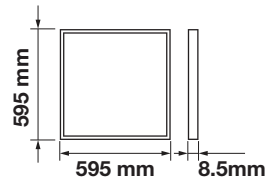

Emergency Pack:	Available
Voltage/Frequency:	AC:220-240V,50/60Hz
Luminous Flux:	3240lm
Beam Angle:	120°

LED Type:	SMD
CRI:	>80
PF:	>0.9
Shape:	Square

Body Type:	Aluminium+PS+PP
Dimension:	595x595x8.5mm
Box Qty:	6 Pcs