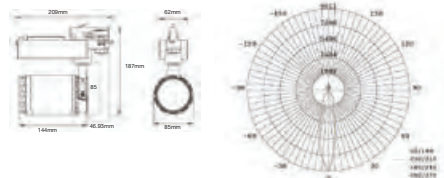

Tracklights-Black-White Body
25w VT-4528

SKU: 1335 - 3000K Warm White 3800157620635
SKU: 1336 - 4000K Day White 3800157620642
SKU: 1337 - 6000K White 3800157620659

5 YEAR WARRANTY

Sensor Compatible:	Yes	Beam Angle:	24°
Voltage/Frequency:	AC:220-240V,50/60Hz	Color of Fixture:	Black+White
Luminous Flux:	2100lm	Body Type:	Aluminium
LED Type:	COB	Life span:	30,000 Hours
CRI:	>80	Dimension:	209x85x187mm
PF:	>0.9	Box Qty:	20 Pcs