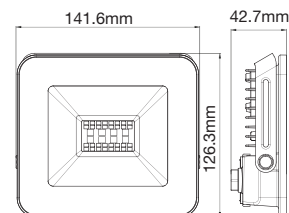

Voltage/Frequency:	AC:220-240V	IP Rating:	IP65
Luminous Flux:	1400lm	Beam Angle:	100°
Color of Fixture:	Black	Body Type:	Aluminium
CRI:	>80	Dimension:	141.6x42.7x126.3mm
PF:	>0.9	Box Qty:	20 Pcs

CCT and Dimming
VIA SMART PHONE APP