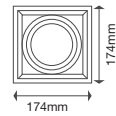

AR111-Accessories

Model No: VT-7221-B Dimension: 174x174 mm
SKU: 3581 Cutting Size: 163x163mm
Base: 1XAR111 EAN: 3800157607063
Material: Aluminium Box Qty: 24 Pcs
Color of Fixture: Black