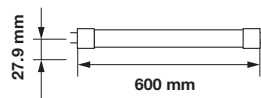

LED TUBES

G13-T8 -Nano Plastic Tube

This modern range of high-lumen LED tubes with Samsung LED chip are the perfect retrofit for fluorescent fixtures. Complete with a series of pop kits (batten fittings inclusive of tubes), these sets of tubes are available in standard lengths for general purpose lighting in residences, commercial establishments, supermarkets, and offices.

- **SMD LED Type**
- **30,000 hrs Lifespan**
- **160° Beam Angle**
- **15000 On/Off**
- **AC:220-240V,50Hz**
- **>80 CRI**
- **>0.5 PF**
- **Nano Plastic Body**
- **<0.5 s Instant Start**

5 YEAR
WARRANTY*

MODEL	WATTS	EQ.WATTS	LUMENS	WEIGHT-KG	BOX QTY.
VT-062	10w	18w	1100	0.1264	25 pcs

SKU: 798 | 3000K WARM WHITE
SKU: 686 | 4000K DAY WHITE
SKU: 687 | 6400K WHITE

ROTATABLE

MODEL	WATTS	EQ.WATTS	LUMENS	WEIGHT-KG	BOX QTY.
VT-122	18w	45w	2250	0.1904	25 pcs

SKU: 688 | 3000K WARM WHITE
SKU: 672 | 4000K DAY WHITE
SKU: 673 | 6400K WHITE

MODEL	WATTS	EQ.WATTS	LUMENS	WEIGHT-KG	BOX QTY.
VT-152	22w	75w	3000	0.2572	25 pcs

SKU: 799 | 3000K WARM WHITE
SKU: 674 | 4000K DAY WHITE
SKU: 675 | 6400K WHITE